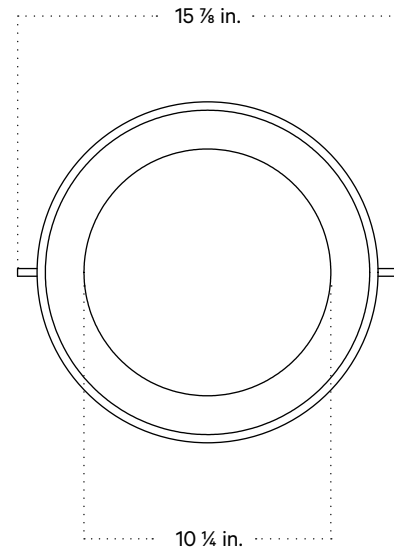

Bottom View