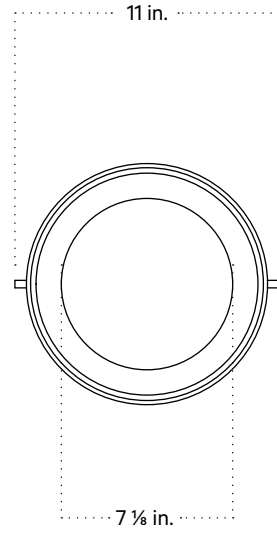

Notes

1. This fixture has handmade elements and may exhibit variability within the same piece. These variations are inherent in the production process and are not to be considered as defects. We do our best to maintain a consistent product while honoring handmade craftsmanship.
2. Dimensions may vary within one inch.
3. This fixture has a fixed brass rod that is not adjustable. Please specify the overall length (OAL) when placing your order. OAL is measured from the ceiling to the bottom of a fixture and includes the shades.
4. 3-foot OAL is included in the price of this fixture. Additional length is priced per inch.
5. The minimum OAL for this fixture is 18 inches, and the maximum with no seam is 82 inches. With an additional stem the maximum OAL is 154 inches with the seam at 80.5 inches.
6. This pendant can be customized for installation on a sloped ceiling. Please get in touch with us for more information.

Updated May 18, 2023

Front View

Bottom View

Isometric View

Calla Pendant, Large

Technical Specifications

Materials	Glass, brass
Product weight	20 lbs
Lead time	12 weeks
Bulbs included (1)	E12 / 120 V / 9.5 W / 950 lm 2700 K / dimmable
Dimmer	TRIAC
Max wattage	10 W
Certifications	UL listed, damp-rated

Notes

1. This fixture has a fixed brass rod that is not adjustable. Please specify the overall length (OAL) when placing your order. OAL is measured from the ceiling to the bottom of a fixture and includes the shades.
2. 3-foot OAL is included in the price of this fixture. Additional length is priced per inch.
3. The minimum OAL for this fixture is 22 inches, and the maximum with no seam is 87.5 inches. With an additional stem the maximum OAL is 159.5 inches with the seam at 86 inches.
4. This pendant can be customized for installation on a sloped ceiling. Please get in touch with us for more information.