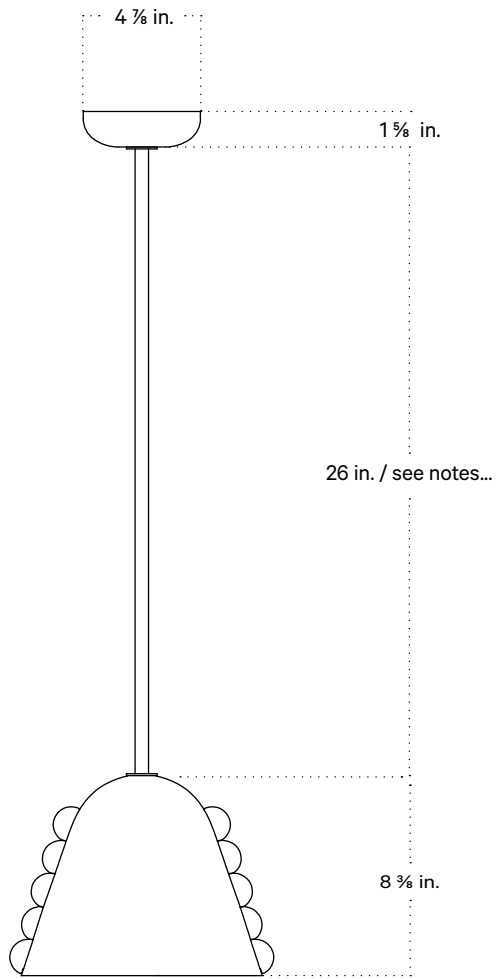

Bottom View

Isometric View