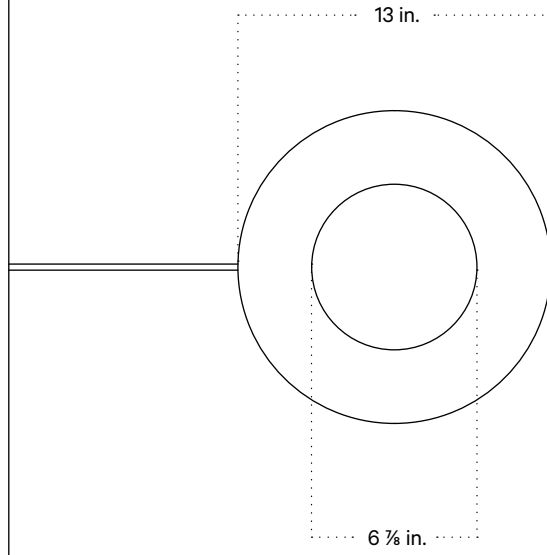

Arundel Up Light

Technical Specifications

Materials	Steel
Product weight	9 lbs
Lead time	3 days
Bulbs included (1)	E12 / 110 V / 5.0 W / 550 lm 2700 K / dimmable
Dimmer	Integrated dimmer switch
Cord length	10 feet
Max wattage	7 W
Certifications	UL listed

Notes

1. A rotary dimmer switch is located on the base of the fixture.
2. This table lamp comes with a 10-foot black cord; length and color are not customizable.

Updated February 27, 2023

Front View

Top View