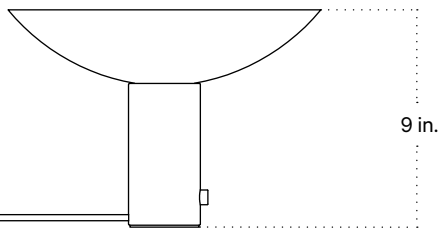

Front View

Top View

Side View

Isometric View