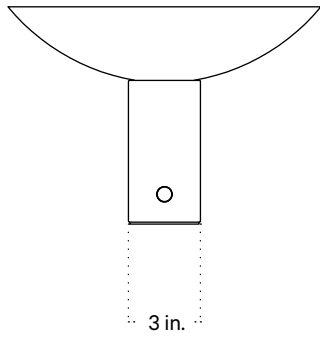

Arundel Up Light

Technical Specifications

Materials	Steel
Product weight	9 lbs
Lead time	3 days
Bulbs included (1)	E12 / 110 V / 5.0 W / 550 lm 2700 K / dimmable
Dimmer	Integrated dimmer switch
Cord length	10 feet
Max wattage	7 W
Certifications	UL listed

Notes

1. A rotary dimmer switch is located on the base of the fixture.
2. This table lamp comes with a 10-foot black cord; length and color are not customizable.

Updated February 27, 2023

Front View

Top View