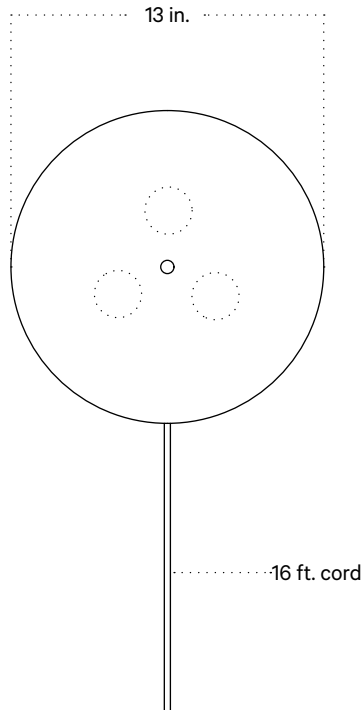

On/off Switch Detail

Front View