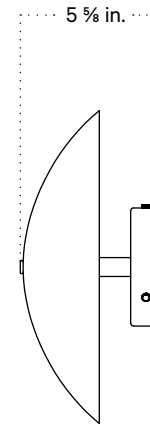

In Common With

Arundel Surface Mount
Technical Specifications

Arundel Surface Mount

Technical Specifications

Materials	Steel or brass
Product weight	3 lbs
Lead time	Painted metal: 3 days Brass: 2 weeks
Bulbs included (3)	E12 / 120V / 4.0 W / 220 lm 2000K-2800K / warm on dim
Dimmer	TRIAC
Max wattage	30 W
Certifications	UL listed, damp-rated

Notes

1. This fixture can be installed on a wall or ceiling.
2. All painted metal finishes have a 3-day lead time. The brass fixtures are hand-finished to order and will ship in 2 weeks.

Updated February 27, 2023

Front View

Side View

Front View: Ceiling Installation

Bulb Placement

Arundel Surface Mount, Plug-in

Technical Specifications

Materials	Steel or brass
Product weight	3.5 lbs
Lead time	Painted metal: 2 weeks Brass: 4 weeks
Bulbs included (3)	E12 / 120V / 4.0 W / 220 lm 2000K-2800K / warm on dim
Dimmer	Optional in-line dimmer
Cord length	16 feet
Max wattage	30 W
Certifications	UL listed

Notes

1. This fixture can be ordered with an on/off switch or an inline dimmer; see additional details below.
2. Fixtures ordered with painted metal hardware and an on/off switch come with a 10-foot black fabric cord. The on/off switch is located 8 feet from the plug.
3. Fixtures ordered with painted metal hardware and an inline dimmer have a 16-foot black nylon cord. The dimmer switch is our black painted metal finish and is located 8 feet from the plug.
4. Fixtures ordered with brass hardware and an on/off switch come with a 10-foot chocolate brown fabric cord. The on/off switch is located 8 feet from the plug.
5. Fixtures ordered in brass hardware and an inline dimmer have a 16-foot chocolate brown fabric cord. The dimmer switch is our black painted metal finish and is located 8 feet from the plug.
6. Custom cord color can be specified for an additional cost; please inquire.