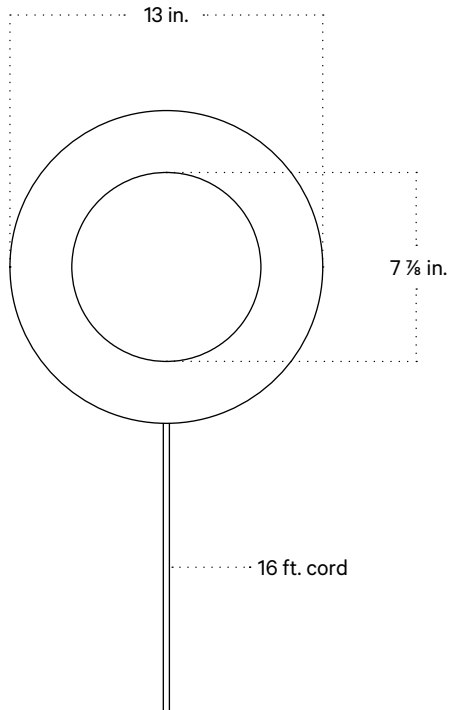

On/off Switch Detail

Front View