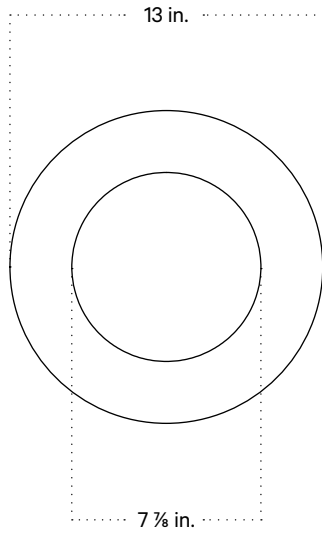

## Technical Specifications

Materials	Steel or brass, glass
Product weight	4 lbs
Lead time	Painted metal: 3 days Brass: 4 weeks
Bulbs included (1)	GU24 / 110 V / 5.0 W / 550 lm 2700K / dimmable
Dimmer	TRIAC
Max wattage	10 W
Certifications	UL listed, damp-rated

Front View

Side View

Front View: Ceiling Installation

Isometric View