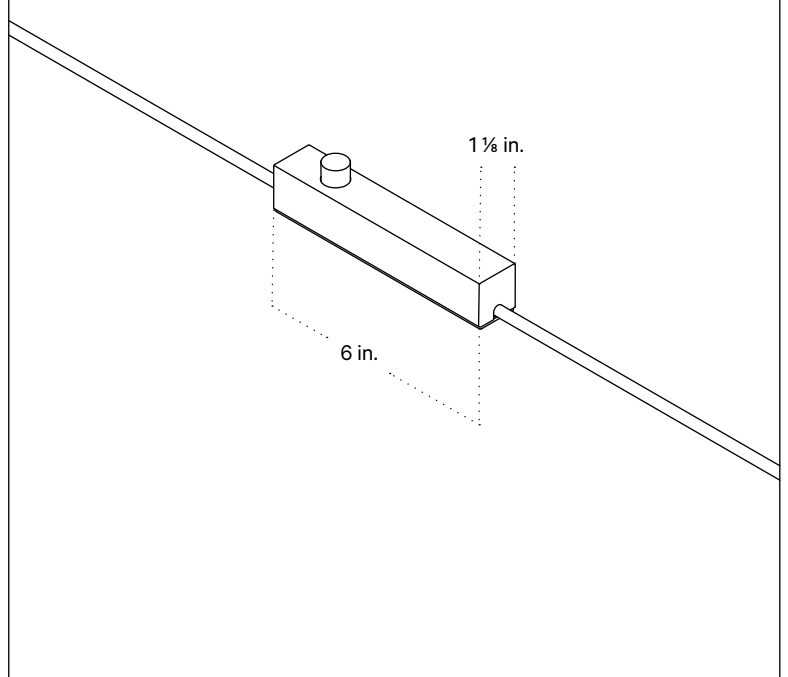

## Technical Specifications

Materials	Steel or brass, glass
Product weight	4.5 lbs
Lead time	Painted metal: 2 weeks Brass: 4 weeks
Bulbs included (1)	GU24 / 110 V / 5.0 W / 550 lm 2700K / dimmable
Dimmer	Optional in-line dimmer switch
Cord length	16 feet
Max wattage	10 W
Certifications	UL listed

## Notes

1. This fixture can be ordered with an on/off switch or an inline dimmer; see additional details below.
2. Fixtures ordered with painted metal hardware and an on/off switch come with a 16-foot black fabric cord. The on/off switch is located 8 feet from the plug.
3. Fixtures ordered with painted metal hardware and an inline dimmer have a 16-foot black nylon cord. The dimmer switch is our black painted metal finish and is located 8 feet from the plug.
4. Fixtures ordered with brass hardware and an on/off switch come with a 16-foot chocolate brown fabric cord. The on/off switch is located 8 feet from the plug.
5. Fixtures ordered in brass hardware and an inline dimmer have a 16-foot chocolate brown fabric cord. The dimmer switch is our black painted metal finish and is located 8 feet from the plug.
6. Custom cord color can be specified for an additional cost; please inquire.
7. Updated April 10, 2023

Front View

Side View

On/off Switch Detail

Inline Dimmer Switch Detail