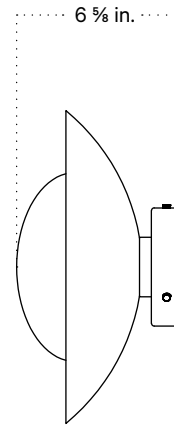

Front View

Side View

Front View: Ceiling Installation

Isometric View

## Technical Specifications

Materials	Steel or brass, glass
Product weight	4.5 lbs
Lead time	Painted metal: 2 weeks Brass: 4 weeks
Bulbs included (1)	GU24 / 110 V / 5.0 W / 550 lm 2700K / dimmable
Dimmer	Optional in-line dimmer switch
Cord length	16 feet
Max wattage	10 W
Certifications	UL listed