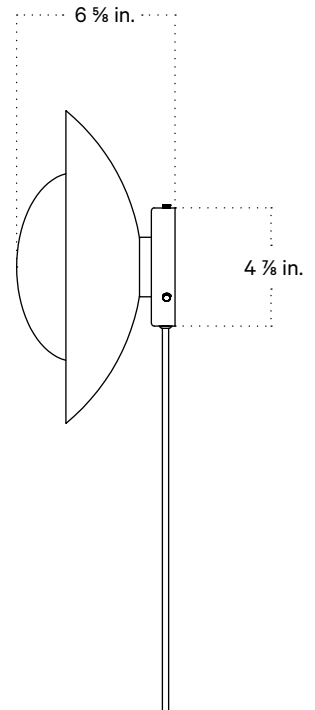

Inline Dimmer Switch Detail

Side View