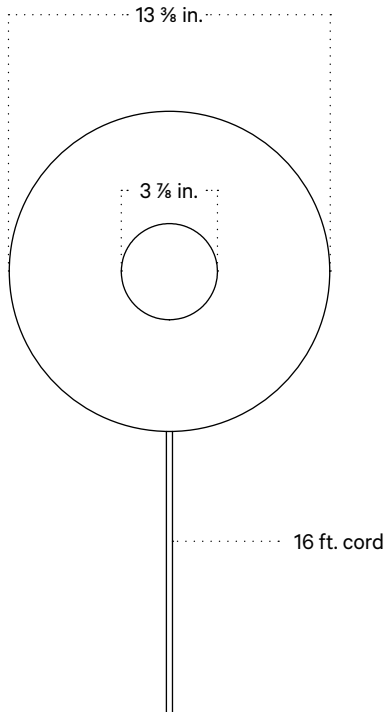

On/off Switch Detail

Front View