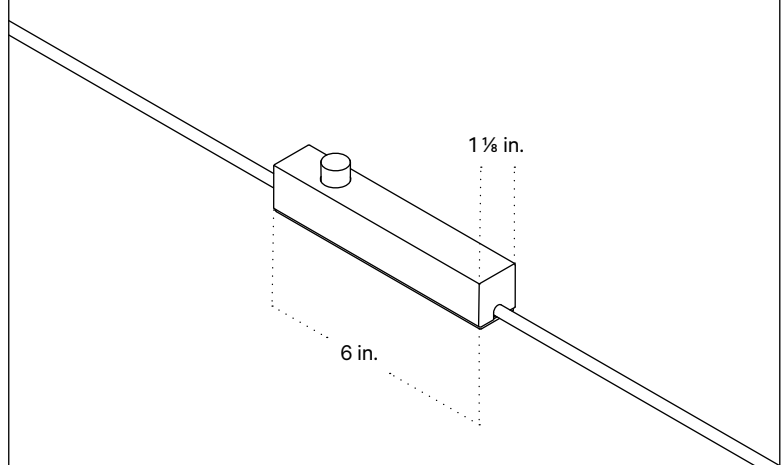

Inline Dimmer Switch Detail