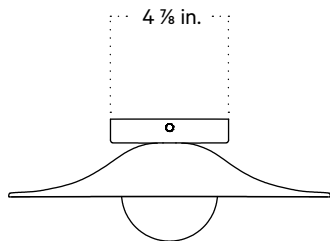

Notes

1. This fixture can be installed on a wall or ceiling.
2. This fixture has handmade elements and may exhibit variability within the same piece. These variations are inherent in the production process and are not to be considered as defects. We do our best to maintain a consistent product while honoring handmade craftsmanship.
3. Dimensions may vary within one inch.

Updated February 28, 2023

Front View

Side View

Front View: Ceiling Installation

Isometric View

Alien Orb Surface Mount, Plug- in

Technical Specifications

| | |
|--------------------|--|
| Materials | Ceramic, steel or brass |
| Product weight | 4.5 lbs |
| Lead time | 12 weeks |
| Bulbs included (1) | G9 / 110 V / 4.5 W / 450 lm 2700 K / dimmable |
| Dimmer | Optional in-line dimmer switch |
| Cord length | 16 feet |
| Max wattage | 10 W |
| Certifications | UL listed |