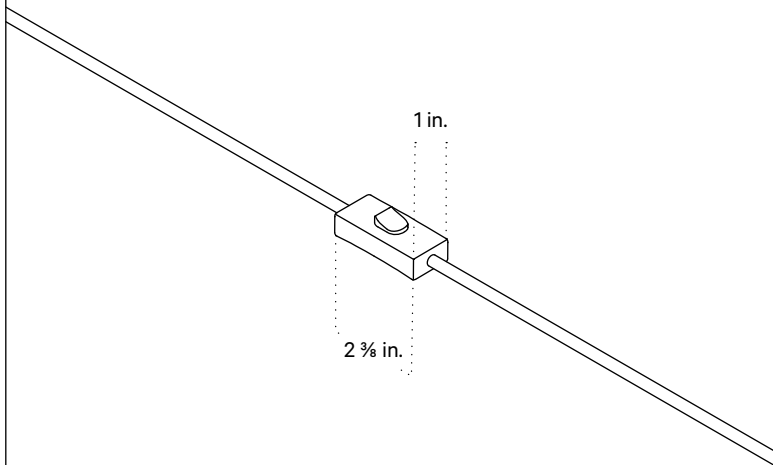

Front View

Side View

Inline Dimmer Switch Detail