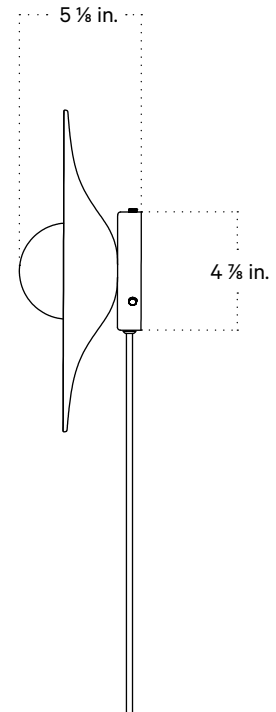

Front View

Side View

Inline Dimmer Switch Detail