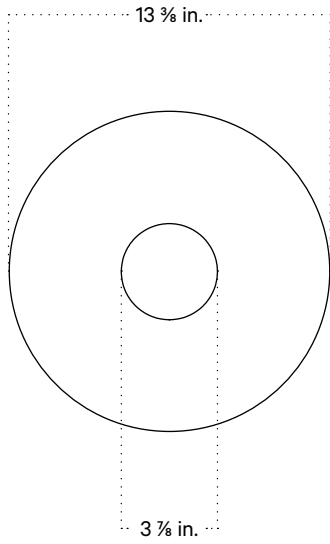

Alien Orb Surface Mount

Technical Specifications

| | |
|--------------------|--|
| Materials | Ceramic, steel or brass |
| Product weight | 4 lbs |
| Lead time | 12 weeks |
| Bulbs included (1) | G9 / 110 V / 4.5 W / 450 lm 2700 K / dimmable |
| Dimmer | TRIAC |
| Max wattage | 10 W |
| Certifications | UL listed, damp-rated |

Updated February 28, 2023

Front View

Side View

Front View: Ceiling Installation

Isometric View

Alien Orb Surface Mount, Plug- in

Technical Specifications

| | |
|--------------------|--|
| Materials | Ceramic, steel or brass |
| Product weight | 4.5 lbs |
| Lead time | 12 weeks |
| Bulbs included (1) | G9 / 110 V / 4.5 W / 450 lm 2700 K / dimmable |
| Dimmer | Optional in-line dimmer switch |
| Cord length | 16 feet |
| Max wattage | 10 W |
| Certifications | UL listed |