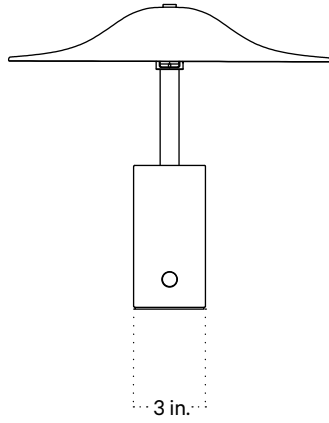

Front View

Top View

Side View

Isometric View