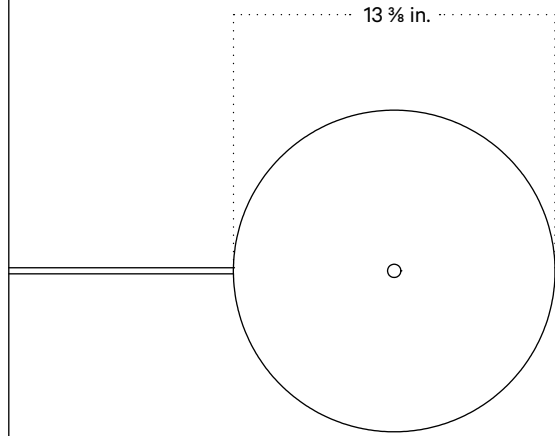

Front View

Top View

Side View

Isometric View