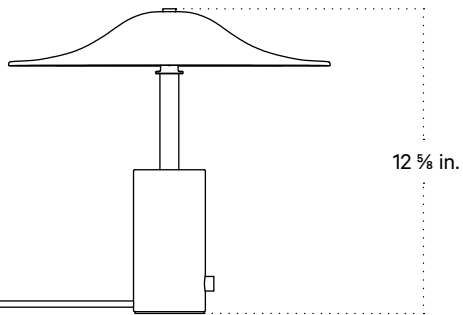

Front View

Top View

Side View

Isometric View