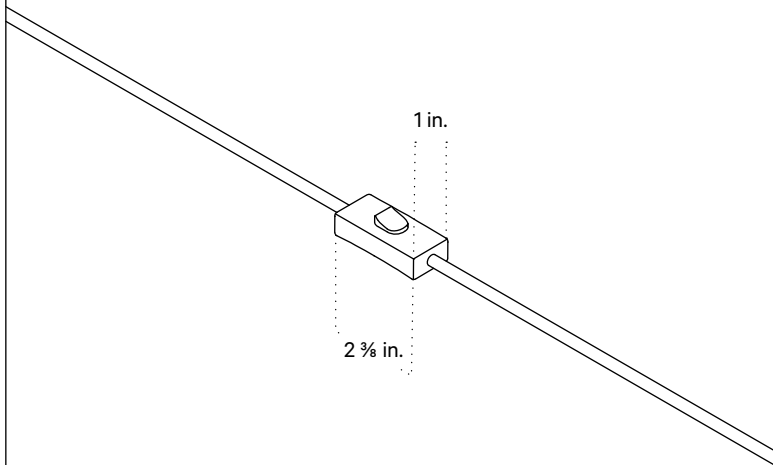

On/off Switch Detail