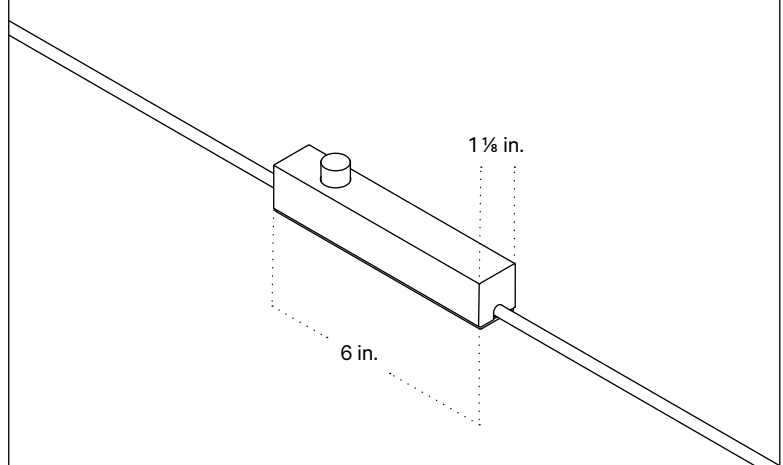

Inline Dimmer Switch Detail