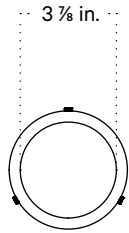

## Technical Specifications

Materials	Steel, glass
Product weight	1.25 lbs
Lead time	Painted metal: 3 days Brass: 2 weeks
Bulbs included (1)	G9 / 110 V / 4.5 W / 450 lm 2700 K / dimmable
Dimmer	TRIAC
Max wattage	10 W
Certifications	UL listed, damp-rated

Front View

Side View

Front View: Ceiling Installation

Isometric View

### Technical Specifications

Materials	Steel, glass
Product weight	1.75 lbs
Lead time	2 weeks
Bulbs included (1)	G9 / 110 V / 4.5 W / 450 lm / 2700 K / dimmable
Dimmer	Optional in-line dimmer switch
Cord length	16 feet
Max wattage	10 W
Certifications	UL listed