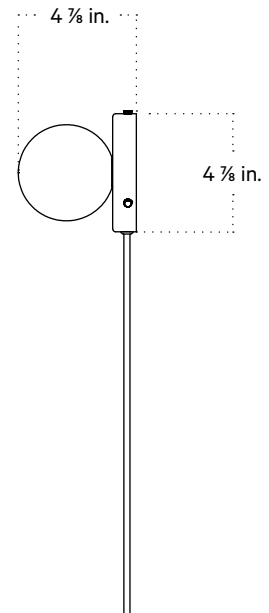

Front View

Side View

Front View: Ceiling Installation

Isometric View

### Technical Specifications

Materials	Steel, glass
Product weight	1.75 lbs
Lead time	2 weeks
Bulbs included (1)	G9 / 110 V / 4.5 W / 450 lm / 2700 K / dimmable
Dimmer	Optional in-line dimmer switch
Cord length	16 feet
Max wattage	10 W
Certifications	UL listed

### Notes

1. This fixture can be ordered with an on/off switch or an inline dimmer; see additional details below.
2. Fixtures ordered with painted metal hardware and an on/off switch come with a 16-foot black fabric cord. The on/off switch is located 8 feet from the plug.
3. Fixtures ordered with painted metal hardware and an inline dimmer have a 16-foot black nylon cord. The dimmer switch is our black painted metal finish and is located 8 feet from the plug.
4. Fixtures ordered with brass hardware and an on/off switch come with a 16-foot chocolate brown fabric cord. The on/off switch is located 8 feet from the plug.
5. Fixtures ordered in brass hardware and an inline dimmer have a 16-foot chocolate brown fabric cord. The dimmer switch is our black painted metal finish and is located 8 feet from the plug.
6. Custom cord color can be specified for an additional cost; please inquire.

7. Updated March 6, 2023

Front View

Side View

On/off Switch Detail

Inline Dimmer Switch Detail