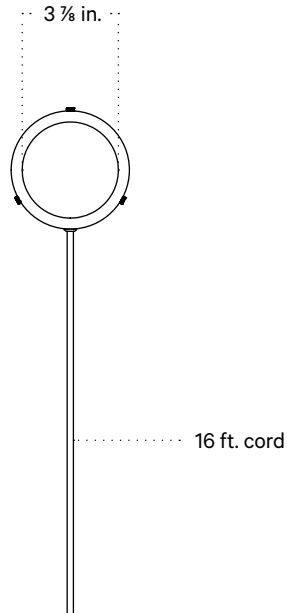

Front View

Side View

On/off Switch Detail

Inline Dimmer Switch Detail