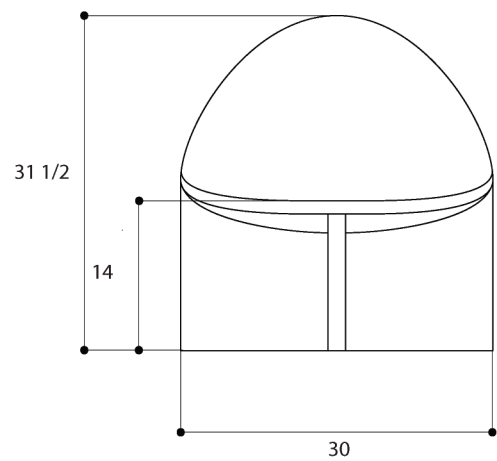

estudio

persona

nido

chair

product type  
chair

materials  
wood, leather

color/finish  
solid wood, leather  
COM or COL available

dimensions  
30"l x 31.5"w x 31.5"h

weight  
49 lbs

environment  
indoor

handmade in los angeles