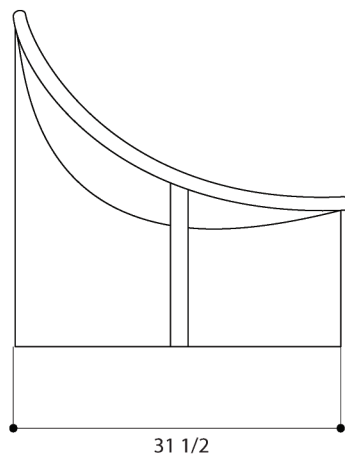

estudio

persona

nido

chair

product type  
chair

materials  
wood, leather

color/finish  
solid wood, leather  
COM or COL available

dimensions  
30"l x 31.5"w x 31.5"h

weight  
49 lbs

environment  
indoor

handmade in los angeles