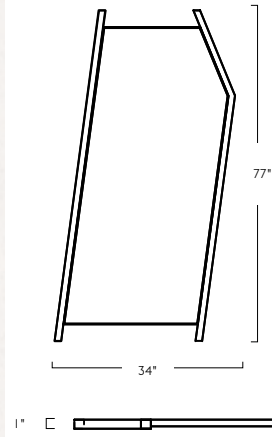

Otomo Floor Mirror

De JONG & Co

+1 (424) 738 0353
dejong@dejongandco.com

Retail pricing

Option	USD
Blackened Steel	3,000
Brass	4,400

The Otomo Floor Mirror is a contemporary design which brings simplicity and movement to a normally static but essential bedroom fixture. Minimal in style yet conceived to represent a geometric, Futurist positioning of a contrapposto figure. A walnut back is opposite a custom cut floating glass front and framed by a deep, handcrafted blackened steel patina. All of the elements of this piece combine for a clean, contemporary hard-lined look and feel. The impressive overall size of the Otomo Floor Mirror leaves nothing out of the frame making for a more comfortable and enjoyable experience. Pictured in a blackened steel frame, mirrored glass, and natural walnut back.

Wave Mirror

De JONG & Co

+1 (424) 738 0353
dejong@dejongandco.com

Retail pricing

Option	USD
Blackened Steel with Brass	3,000

The Wave Mirror by De JONG & Co. is a minimal, contemporary design which brings simplicity, movement, and depth to the home. A walnut back is opposite a custom cut floating glass front and framed by a deep, handcrafted blackened steel patina with an elegant yet subtle satin brass highlight. A mirror is a functional and essential element of the home; the graphic shape and generous proportions of the Wave Mirror adds a focal point and makes any room feel more dynamic and spacious. Pictured in a blackened steel and satin brass frame, mirrored glass, and natural walnut back.