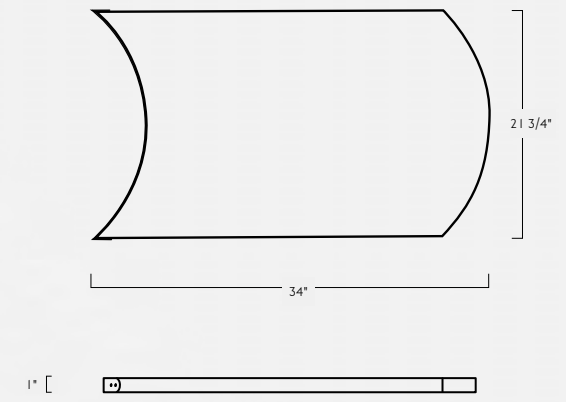

Otomo Floor Mirror

De JONG & Co

+1 (424) 738 0353
dejong@dejongandco.com

Retail pricing

Option	USD
Blackened Steel	3,000
Brass	4,400

The Otomo Floor Mirror is a contemporary design which brings simplicity and movement to a normally static but essential bedroom fixture. Minimal in style yet conceived to represent a geometric, Futurist positioning of a contrapposto figure. A walnut back is opposite a custom cut floating glass front and framed by a deep, handcrafted blackened steel patina. All of the elements of this piece combine for a clean, contemporary hard-lined look and feel. The impressive overall size of the Otomo Floor Mirror leaves nothing out of the frame making for a more comfortable and enjoyable experience. Pictured in a blackened steel frame, mirrored glass, and natural walnut back.

Wave Mirror

De JONG & Co

+1 (424) 738 0353
dejong@dejongandco.com

Retail pricing

Option	USD
Blackened Steel with Brass	3,000

The Wave Mirror by De JONG & Co. is a minimal, contemporary design which brings simplicity, movement, and depth to the home. A walnut back is opposite a custom cut floating glass front and framed by a deep, handcrafted blackened steel patina with an elegant yet subtle satin brass highlight. A mirror is a functional and essential element of the home; the graphic shape and generous proportions of the Wave Mirror adds a focal point and makes any room feel more dynamic and spacious. Pictured in a blackened steel and satin brass frame, mirrored glass, and natural walnut back.