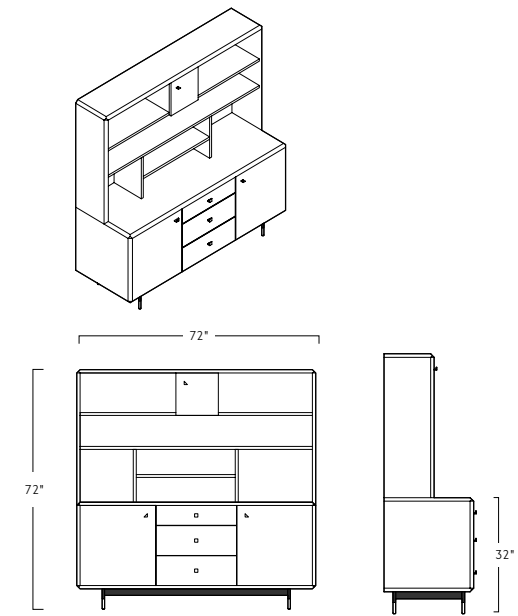

Mandelbrot Hutch

De JONG & CO

+1 (424) 738 0353
dejong@dejongandco.com

MSRP

Species USD

Walnut 22,000

Oak 19,000

Maple 19,000

With a traditional footprint and a contemporary, minimal aesthetic, the Mandelbrot Hutch is an impressive and stately piece that will stand proudly anywhere in the home. This flagship colossus in the Mandelbrot line features clean, iconic bevels which conjoin in each corner to a distinctive, solitary point. The sharp, clean lines are soft to the touch as the bevels fall back into the piece. Every detail is scrutinized with care. The Mandelbrot Hutch has a custom open shelving layout in order to display the most important pieces with the utmost dignity. The casework, drawer boxes and shelves are constructed from solid, sustainably-sourced American hardwoods. The minimal brass pulls are made by hand in our downtown Los Angeles workshop by skilled craftsmen. The door and drawer fronts feature a custom finish that can be easily cleaned without compromising the depth of sheen; a VOC-Compliant, two-part color similar in depth and durability to an automotive finish tailored for the home. The Mandelbrot Hutch epitomizes contemporary and minimal design and will be the center of attention in any room in the home. Pictured in natural walnut, black door and drawer fronts, blackened steel base, solid brass hardware, and a hand-rubbed oil and wax finish.