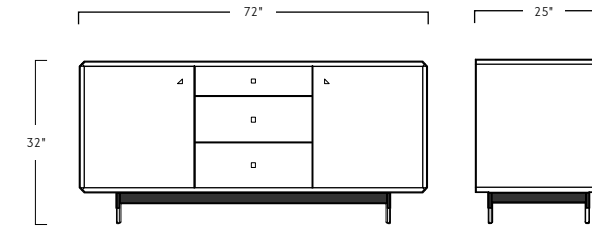

Mandelbrot Credenza

De JONG & Co

+1 (424) 738 0353
dejong@dejongandco.com

MSRP

Species	USD
Walnut	15,000
Oak	13,000
Maple	13,000

The Mandelbrot Credenza features iconic bevels which conjoin in each corner to a distinctive, solitary point. The sharp, clean lines are soft to the touch as the bevels fall back into the piece. Every detail is scrutinized with care. The casework, drawer boxes and shelves are constructed from solid, sustainably-sourced American hardwoods. The minimal brass pulls are made by hand in our downtown Los Angeles workshop by trained craftsman. The door and drawer fronts feature a custom finish that can be easily cleaned without compromising the depth of sheen; a VOC-Compliant, two-part color similar in depth and durability to an automotive finish tailored for the home. The Mandelbrot Credenza embodies a contemporary and minimal aesthetic. Look for the rest of the Mandelbrot line to help complete your interior. Pictured in natural walnut, white door and drawer fronts, blackened steel base, solid brass hardware, and a hand-rubbed oil and wax finish.