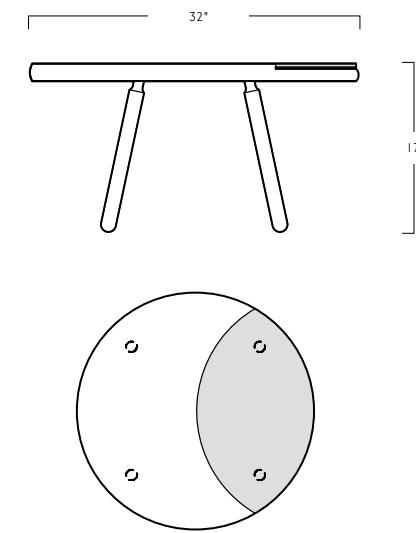

Dibbet Coffee Table

The Dibbet Coffee Table is a minimal, low, round table with a smoked glass, lens-shaped insert recessed flush into the top. A comfortable and contemporary living room centerpiece or side table with sturdy, thick glass to help you take down a note or place a drink without worrying about where your coasters went. The glass is removable and easily cleaned and can be used directly for serving your favorite cheese or charcuterie. The round shape allows easy movement around the table with no sharp corners. Pictured in natural oak, bronze smoked glass, and a hand-rubbed oil & wax finish.