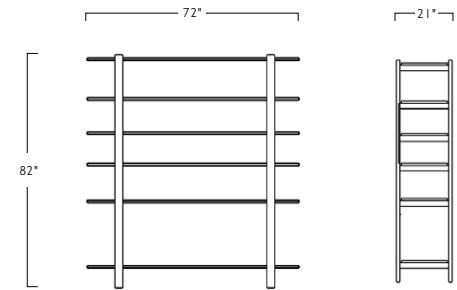

Brower Shelves

Six solid wood shelves supported by two sets of half-round uprights make up the Brower Shelves. An open storage solution for those looking for a simple, minimal organization system for all the necessities you want to keep in view and close at hand. Thick, solid brass hardware makes for stable, solid connections able to support a heavy library with ease. A contemporary design made using old world, traditional techniques; comfortable in both the modern and traditional home. Finished with our own special recipe of oil and wax and painstakingly hand rubbed for an unsurpassed touch and feel.