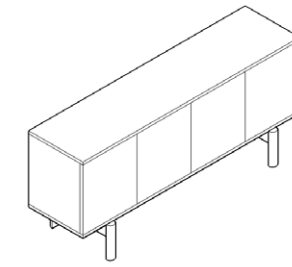

Brower Credenza

The Brower Credenza is a simple, solid wood sideboard with clean lines and ample storage. The most eye catching feature for the Brower family must be the graphic and shapely half-round legs. The solid wood push-to-open doors are made of custom milled, extra thick veneers and heavy lumber-banding over a stable core for extreme stability and durability. The Brower Credenza is a minimal design useful in any room in the home. An elegant storage solution made from sustainable lumber and finished with our own special formulation of hand rubbed oil and wax for a superior touch and feel.