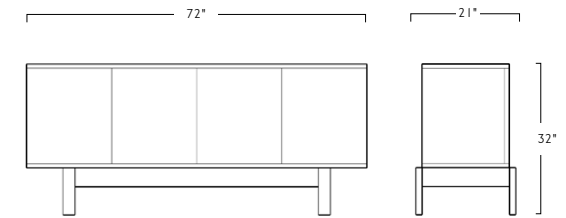

Brower Credenza

The Brower Credenza is a simple, solid wood sideboard with clean lines and ample storage. The most eye catching feature for the Brower family must be the graphic and shapely half-round legs. The solid wood push-to-open doors are made of custom milled, extra thick veneers and heavy lumber-banding over a stable core for extreme stability and durability. The Brower Credenza is a minimal design useful in any room in the home. An elegant storage solution made from sustainable lumber and finished with our own special formulation of hand rubbed oil and wax for a superior touch and feel.