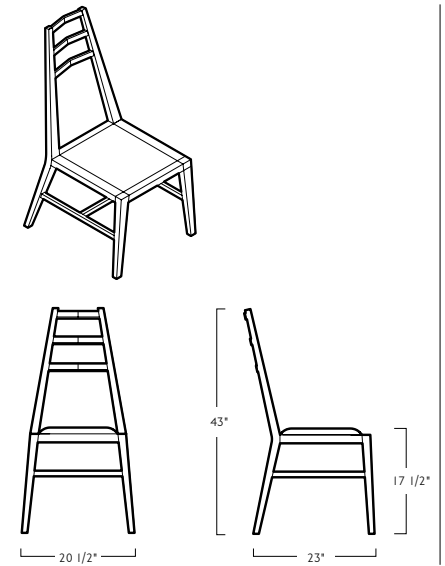

Bas Chair

De JONG & CO

+1 (424) 738 0353
dejong@dejongandco.com

Retail pricing

Species	USD
Walnut	1,300
Oak	1,200
Maple	1,200

The Bas Chair is a minimal design and a contemporary take on a Shaker ladder-back chair. This chair features a padded seat and an angled back that is modern and comfortable for a dining chair. The three rungs are also compound-angled inwards towards a centerline keeping pressure off your spine and making for a luxurious long sit despite its contemporary, hard-lined aesthetic. The Bas chair is built with sustainable sourced solid American hardwoods and traditional joinery. Pictured in natural walnut, black deer-tanned leather upholstery, and a hand-rubbed oil & wax finish.