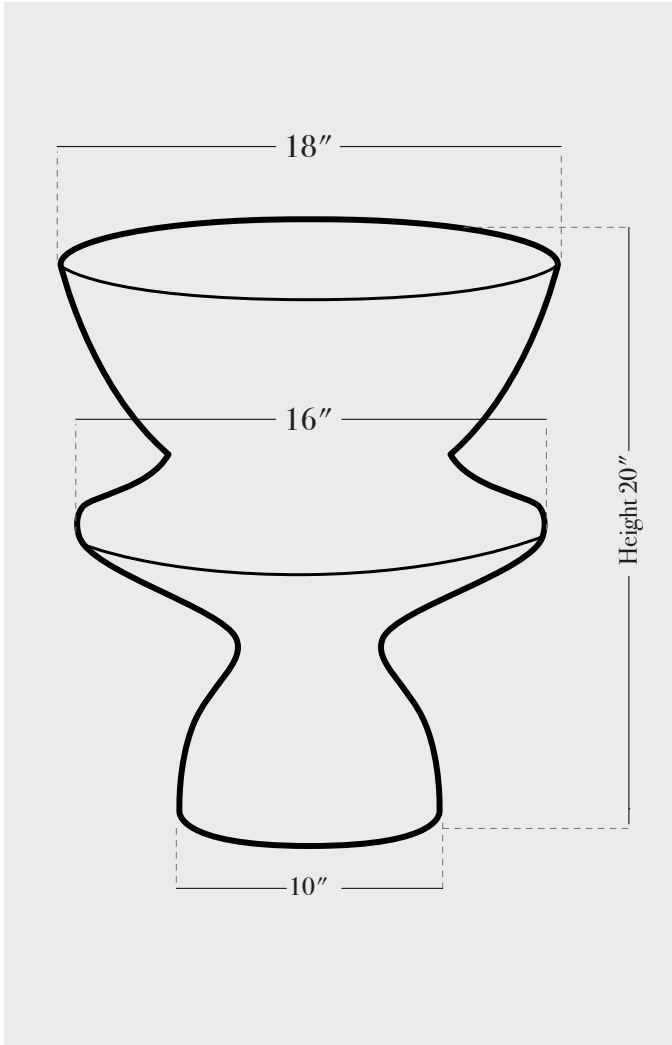

### BASE DETAILS

glazed ceramic, 50 - 60 lbs. depending on size

---

### NOTES

---

This item is handmade, and may exhibit variability within the same piece. We do our best to maintain a consistent product, but honor the handmade craftsmanship. Dimensions may vary within an inch.

# Wing table 20 inches

---