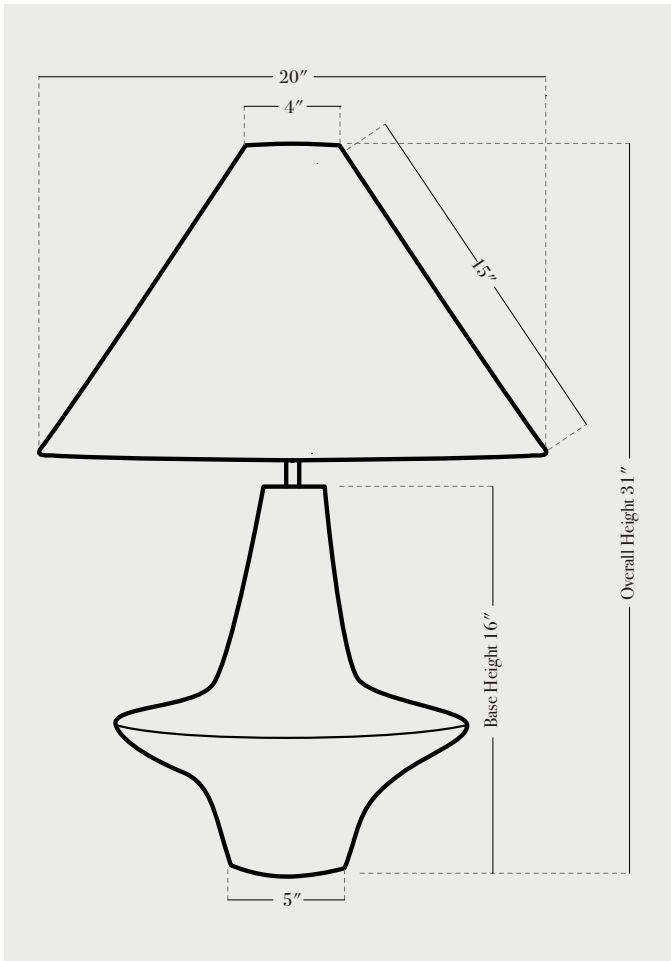

# Wing 31 inches

### BASE DETAILS

glazed ceramic, 15 - 20 lbs. depending on size