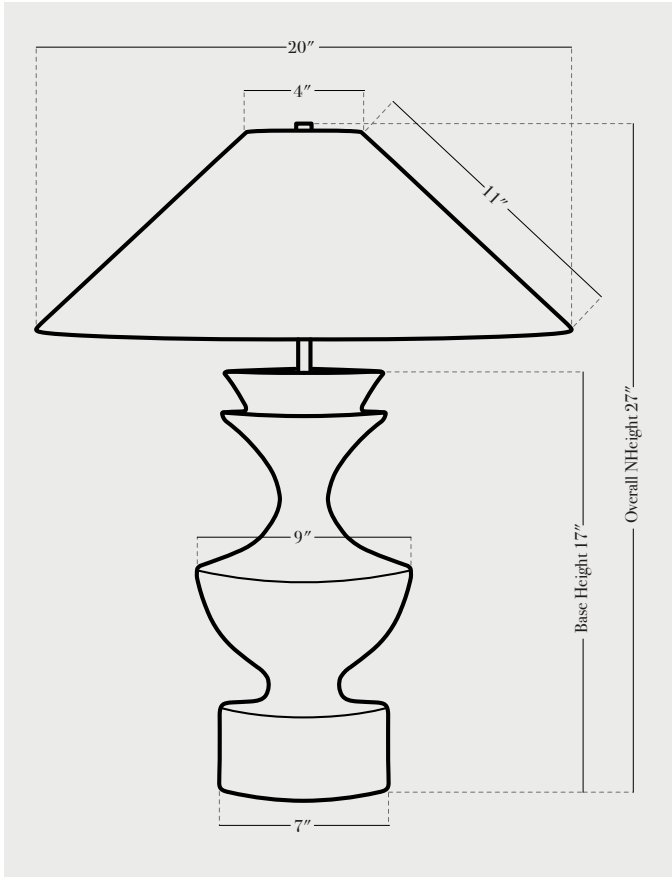

# Sophia 27 inches

### BASE DETAILS

glazed ceramic, 15 - 20 lbs. depending on size