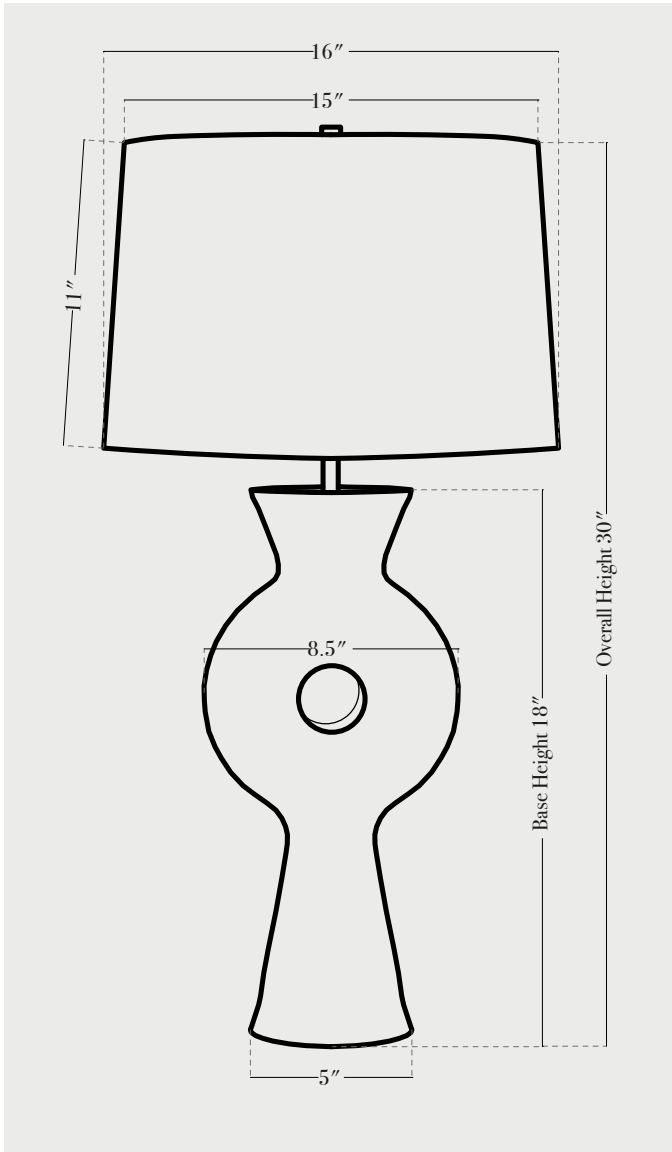

Linus 30 inches

PRODUCT SPECIFICATIONS

BASE FINISHES

stone, anthracite, lapis, terrasig, chestnut, ivy

BASE DETAILS

glazed ceramic, 15 - 20 lbs. depending on size

SHADE DETAILS

oatmeal linen

METAL DETAILING

unfinished brass

SWITCH TYPE

socket dial (switch on socket)

RECOMMENDED WATTAGE

60 watts incandescent or LED equivalent

PRODUCTION LEAD TIME

8-10 weeks single

10-12 weeks multiple

NOTES

1. This item is handmade, and may exhibit variability within the same piece. We do our best to maintain a consistent product, but honor the handmade craftsmanship. Dimensions may vary within an inch.