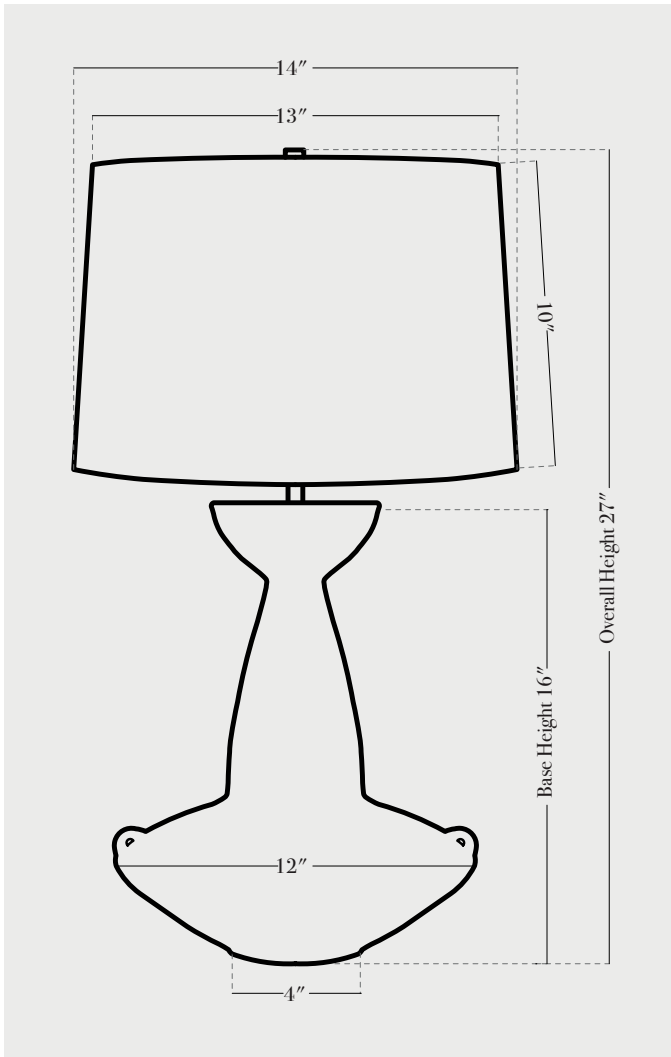

Claudius 27 inches

PRODUCT SPECIFICATIONS

BASE FINISHES

stone, anthracite, lapis, terrasig, chestnut, ivy

BASE DETAILS

glazed ceramic, 15 - 20 lbs. depending on size

SHADE DETAILS

oatmeal linen

METAL DETAILING

unfinished brass

SWITCH TYPE

socket dial (switch on socket)

RECOMMENDED WATTAGE

60 watts incandescent or LED equivalent

PRODUCTION LEAD TIME

8-10 weeks single

10-12 weeks multiple

NOTES

1. This item is handmade, and may exhibit variability within the same piece. We do our best to maintain a consistent product, but honor the handmade craftsmanship. Dimensions may vary within an inch.