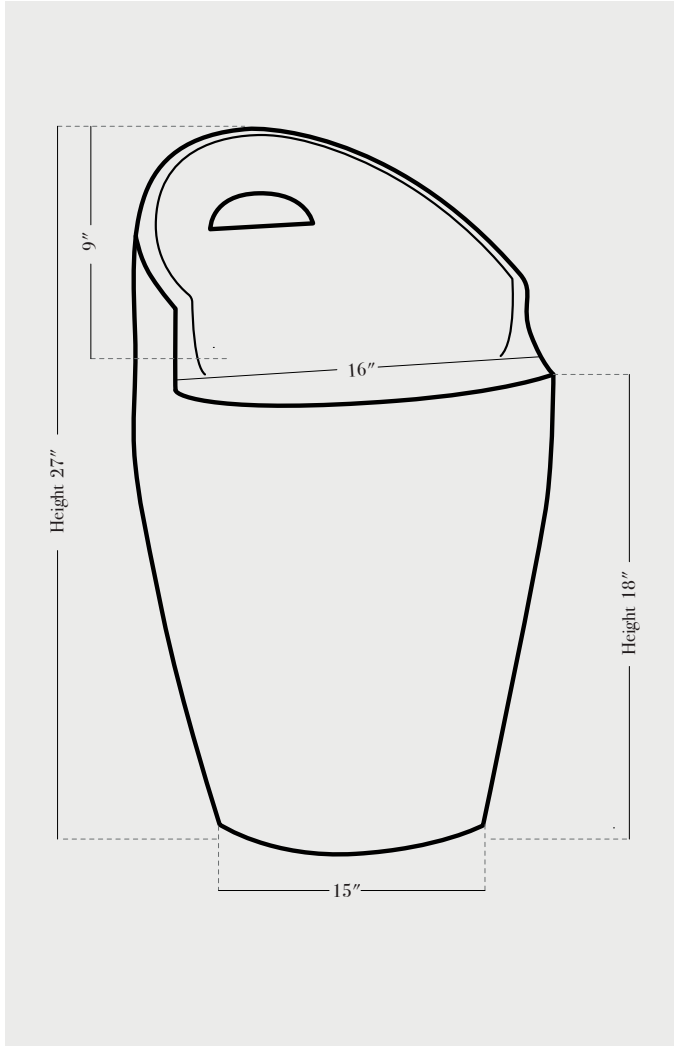

Basket chair 18 inches

PRODUCT SPECIFICATIONS

BASE FINISHES

stone, anthracite, lapis, terrasig

BASE DETAILS

glazed ceramic, 50 - 60 lbs. depending on size

PRODUCTION LEAD TIME

12-14 weeks

NOTES

This item is handmade, and may exhibit variability within the same piece. We do our best to maintain a consistent product, but honor the handmade craftsmanship. Dimensions may vary within an inch.
