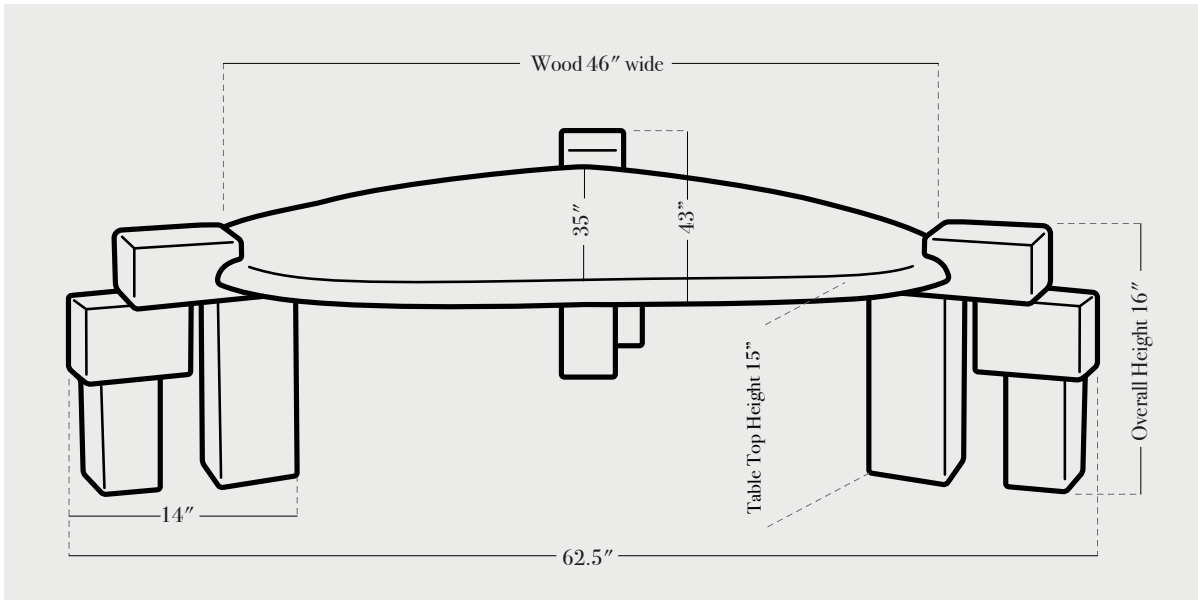

Aurora coffee table

PRODUCT SPECIFICATIONS

WOOD FINISH OPTIONS

white oak or ebonized oak