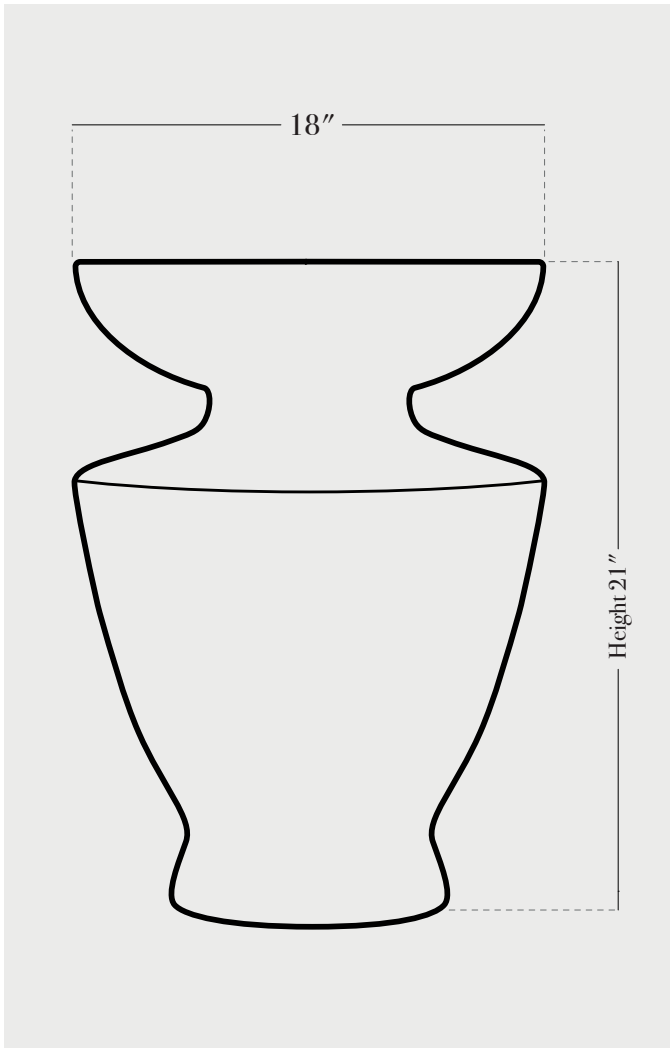

# Amphora side table 21 inches

---

### BASE DETAILS

glazed ceramic, 50 - 60 lbs. depending on size

---

### PRODUCTION LEAD TIME

12-14 weeks

---

### NOTES

---

This item is handmade, and may exhibit variability within the same piece. We do our best to maintain a consistent product, but honor the handmade craftsmanship. Dimensions may vary within an inch.