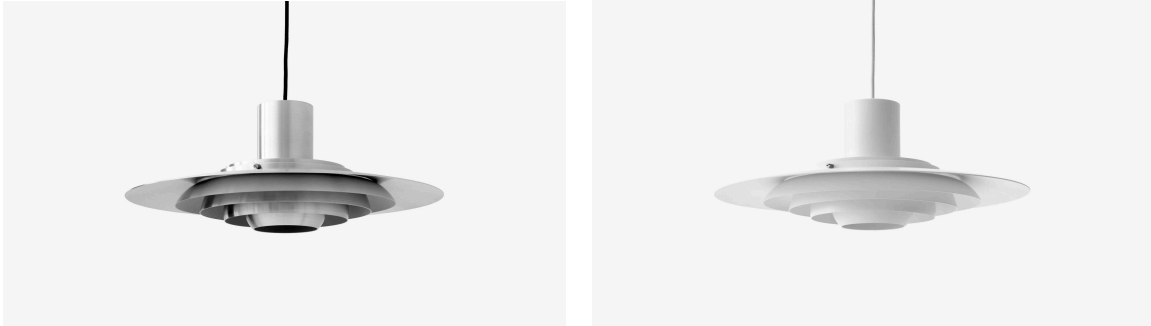

SPARTAN SHOP

P376 KF2 PENDANT 27.6"

Aluminum pendant lamp designed by Jørgen Kastholm & Preben Juhl Fabricius in 1963.

Available in spun aluminum or matte white lacquered aluminum.

Measurements

27.6" diameter
11" tall

5" diameter canopy

Bulb Type (bulb not included)

Takes (1) E26 base, maximum 100W
bulb.

Cord

13" feet of adjustable cloth
cord.

Certifications

CE certified
For UL listing, please inquire
.
