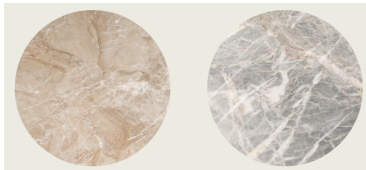

SPARTAN SHOP

DOLMEN TABLE

Sculptural table made from solid marble. Available in two sizes.

Measurements

Small - 1DOL73

28.7" wide, 21.7" deep, 15.7" tall.

Large - 1DOL131

51.6" wide, 25.6" deep, 13.8" tall.

Place of Manufacture

Seveso, Italy

Materials

Choice of sandy pink 'Breccia' stone
or white veined grey 'Fior di Pesco' stone.

Each stone piece is unique. Expect variations of color and veining.

Marble is a natural material that tends to absorb liquids and thus stains quite easily. Remove marks and liquids immediately using a slightly damp cloth. To avoid damaging its surface, never use wire wool or other abrasive items.
