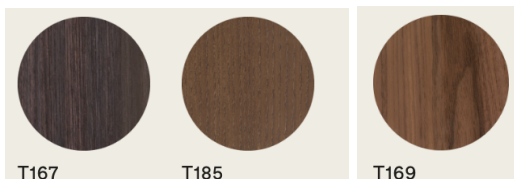

SPARTAN SHOP

DIALOGO CHAIR

Elegant chair with a wooden base.

Measurements

18.1" deep, 31.9" high, 21.26" wide

18.1" seat height, 18" seat width, 17" seat depth

Place of Manufacture

Seveso, Italy

Materials

Wooden Structure

Grey Stained Ash, Walnut Stained Ash, or Canaletto Walnut

Upholstery

Available in a variety of fabrics and leathers. Please inquire about options and pricing.

COM fabric/ leather