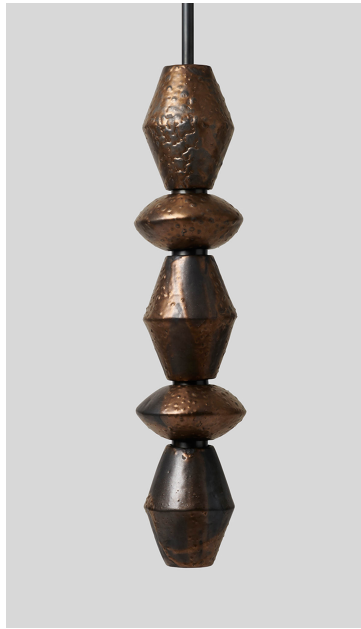

## PILAR MIXED COLUMN CONE PENDANT

Sculptural suspension lamp that emits ambient light. Five clay shapes form a stacked column with downward facing light.

Buff gloss with brushed brass  
Umber bronze with oil-rubbed bronze  
Umber gloss with oil-rubbed bronze

### Dimensions

9" diameter  
39" height

Min. Drop 45"  
Overall drop height to be specified upon ordering, 2-ft stem length provided.

### Bulb (provided)

1 E26, 6W LED bulb, 2700K color temp. 500 lumens  
Dimmable, Trailing Edge Lutron

### Connection

5" canopy and stem in matching finish.