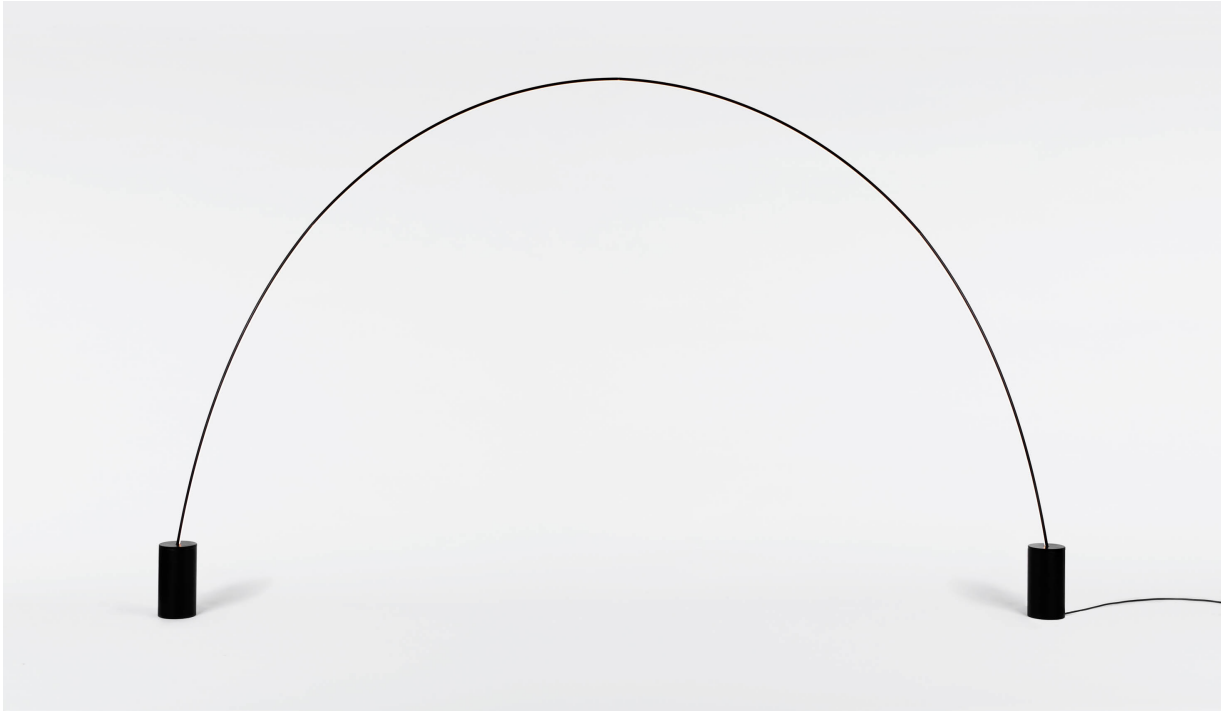

# SPARTAN SHOP

## POLE 2 FLOOR LAMP

---

Black steel and aluminum floor lamp that forms a linear arc of light.

Available in 4 sizes.

97 Inches Wide by 76 Inches Tall

7.2W integrated LED, 400 lumens, color temperature 2700k.

125 Inches Wide by 91 Inches Tall

9W integrated LED, 500 lumens, color temperature 2700k.

157 Inches Wide by 106 Inches Tall

10.8W integrated LED, 600 lumens, color temperature 2700k.

191 Inches Wide by 119 Inches Tall

12.8W integrated LED, 700 lumens, color temperature 2700k.

---