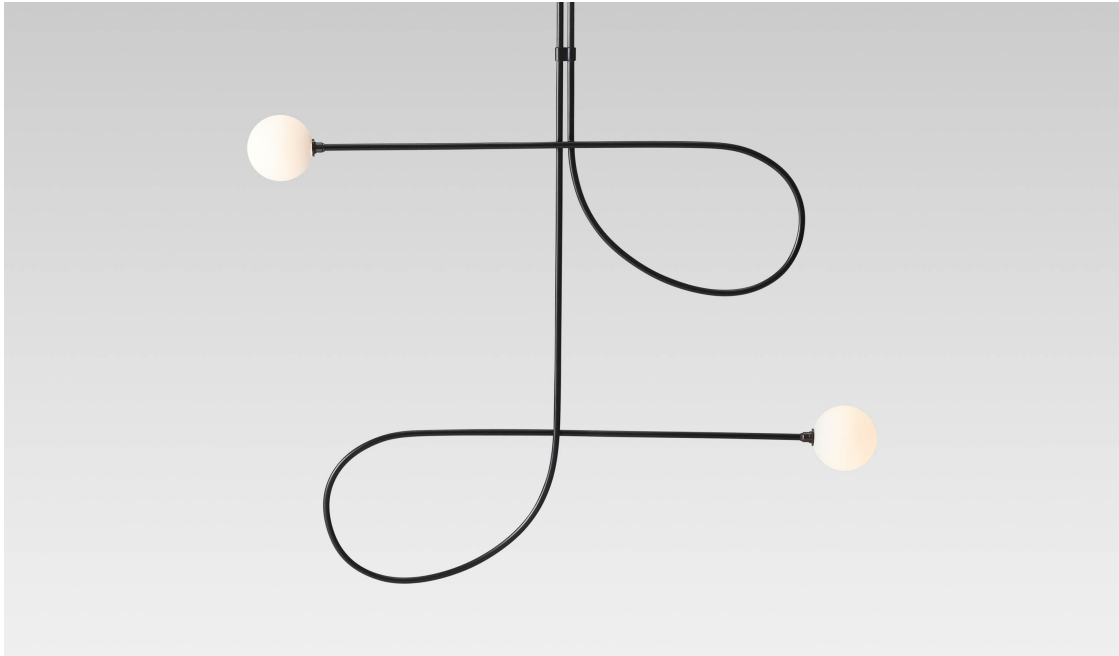

## BOW PENDANT

A dramatic gestural line punctuated by two soft glowing blown glass bulbs.

Blackened steel and hand-blown glass.

### Measurements

44.5" wide, 4.5" diameter canopy, 84" tall.

Custom length available, not adjustable on site.