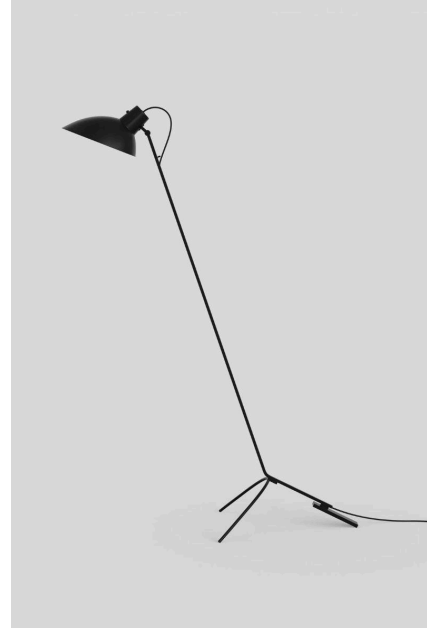

SPARTAN SHOP

ASTEP VV CINQUANTA FLOOR LAMP

A floor lamp built from powder-coated steel and aluminum. Provides direct downward illumination.

White or black painted spun aluminum shade, black painted tubular steel stem and base.

Measurements

18.81" wide

57.87" tall

40.74" deep

10.78" Ø shade.

Bulb Type (bulb not included)

Takes (1) E26 base, maximum 53W,
7W LED bulb recommended.

Cord