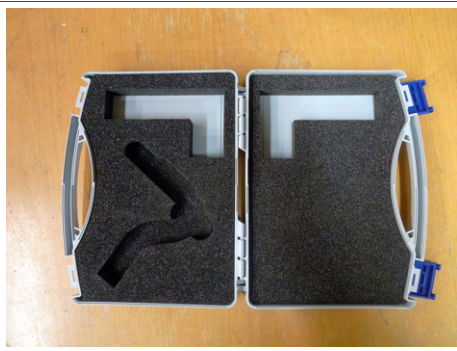

Flutelab  
ergonomical flute accesories

	<p>Standard thumbrest. Comes with the swan neck headjoint. Blue/ green color is a runout product, they will all be white</p>
	<p>Plastic tool to find cork position on Swan Neck headjoint. Comes with swan Neck headjoint.</p>
	<p>Hook thumbrest. Comes with vertical headjoint.</p>
	<p>Left hand support. Comes with Vertical headjoint.</p>
	<p>Clip-on eye for neck strap. Comes with vertical headjoint. Has its own instructions for use. Comes with vertical headjoint</p>

Neck strap for use with clip on eye. Comes with vertical headjoint.

Clamp-on eye for neck strap. Old model.

Vertical stand for use with vertical headjoint. To be used in combination with music stand. Available on special order.

XXXL thumbrest. Available on special order.

Angle thumbrest Available on special order.

Full thumb support. Available on special order.

Thumbport , not sold by Flutelab

Bo-pep finger rest, not sold by Flutelab

Plastic case with foam inlay for vertical headjoint, comes with vertical headjoint.

Plastic case with foam inlay for Swan neck headjoint. Comes with Swan Neck headjoint

Cork stopper assembly with M4 thread. Part of Swan neck and Vertical headjoint.