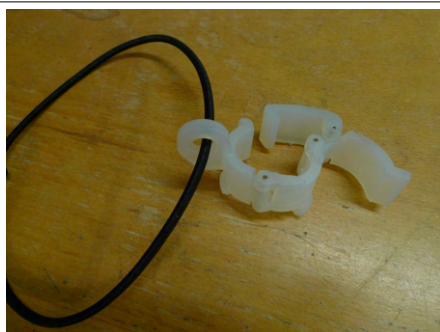

Flutelab  
ergonomical flute accesories

	<p>Standard thumbrest. Comes with the swan neck headjoint. Blue/ green color is a runout product, they will all be white</p>
	<p>Plastic tool to find cork position on Swan Neck headjoint. Comes with swan Neck headjoint.</p>
	<p>Hook thumbrest. Comes with vertical headjoint.</p>
	<p>Left hand support. Comes with Vertical headjoint.</p>
	<p>Clip-on eye for neck strap. Comes with vertical headjoint. Has its own instructions for use. Comes with vertical headjoint</p>

Neck strap for use with clip on eye. Comes with vertical headjoint.

Clamp-on eye for neck strap. Old model.

Vertical stand for use with vertical headjoint. To be used in combination with music stand. Available on special order.

Plastic case with foam inlay for vertical headjoint, comes with vertical headjoint.

Plastic case with foam inlay for Swan neck headjoint. Comes with Swan Neck headjoint

Cork stopper assembly with M4 thread. Part of Swan neck and Vertical headjoint.

Crown silver with malachite cabochon inlay. Part of Swan neck and Vertical headjoint.