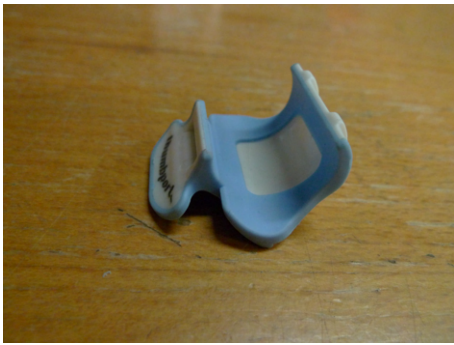

Thumbport , not sold by Flutelab