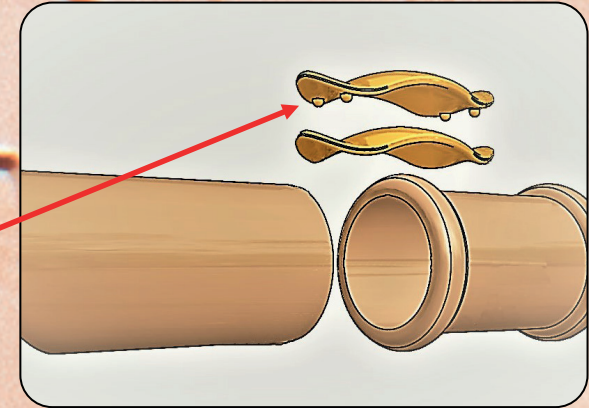

We hope you enjoy these exercises. Thanks for trying lefreQue!

Handmade in the Netherlands

Universal Manual & Choose your lefreQue for Flute / Piccolo

Important !!!

Always place the
plate with dots on top

Grab the band with
your thumb and
middle finger

Band over the ball

Always place your lefreQue at the side where
the tube of your instrument is most free!

Choose the same material lefreQue for the foot joint as for the head joint.

c-flute 33mm
alto flute 41mm
bass flute 41mm

with the special band for foot joint 70mm
with the special band for foot joint 85mm
with the special band for foot joint 85mm

LefreQue on the crown takes away the negative reflection of the beginning of the tube of the head joint. *
Turn the crown a little lose before connection your lefreQue.