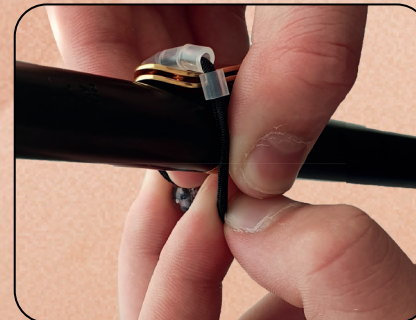

We hope you enjoy these exercises. Thanks for trying lefreQue!

Handmade in the Netherlands

Universal Manual & Choose your lefreQue for Flute / Piccolo

Important !!!

Always place the
plate with dots on top

Grab the band with
your thumb and
middle finger

Band over the ball

Always place your lefreQue at the side where
the tube of your instrument is most free!

Choose the same material lefreQue for the foot joint as for the head joint.