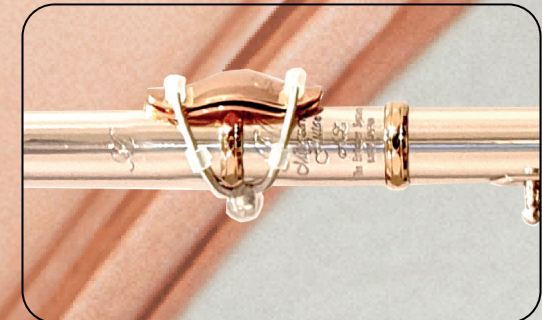

We hope you enjoy these exercises. Thanks for trying lefreQue!

Handmade in the Netherlands

Universal Manual & Choose your lefreQue for Flute / Piccolo

Important !!!

Always place the
plate with dots on top

Grab the band with
your thumb and
middle finger

Band over the ball

Always place your lefreQue at the side where
the tube of your instrument is most free!

Choose the same material lefreQue for the foot joint as for the head joint.

c-flute 33mm
alto flute 41mm
bass flute 41mm

with the special band for foot joint 70mm
with the special band for foot joint 85mm
with the special band for foot joint 85mm

LefreQue on the crown takes away the negative reflection of the beginning of the tube of the head joint. *
Turn the crown a little lose before connection your lefreQue.