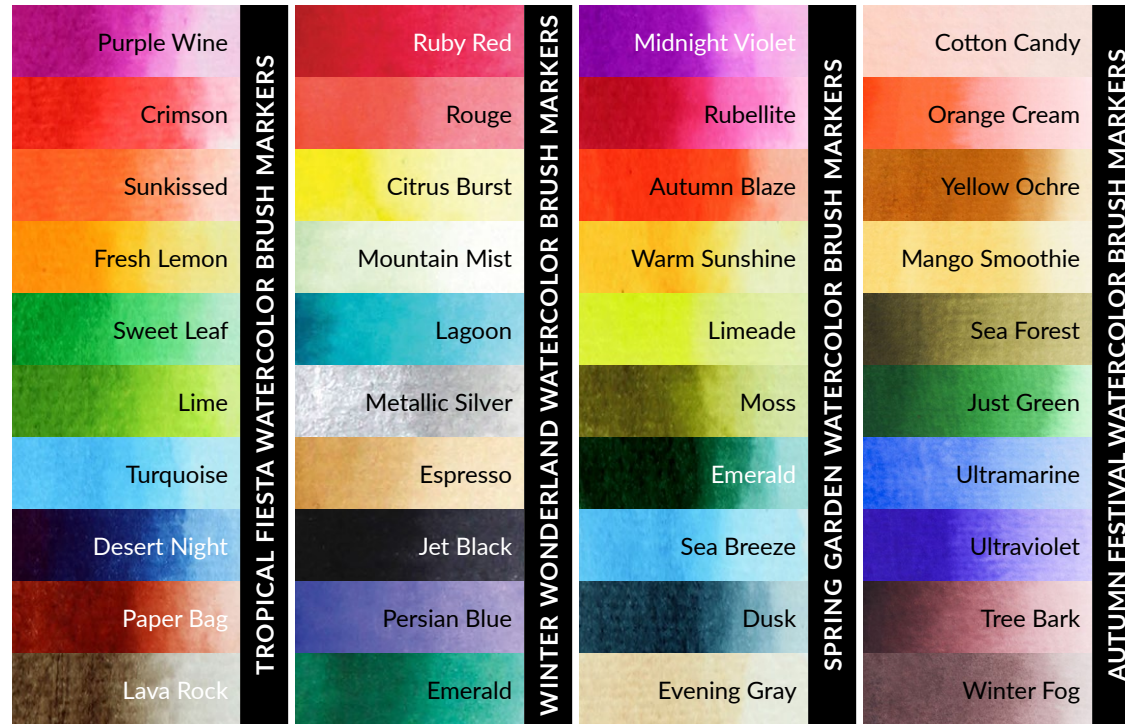

WATERCOLOR BRUSH MARKERS

Color Swatches

Create stunning works of art with our Watercolor Brush Markers! The barrel is filled with water-based color. The flexible, yet sturdy bristles on the brush tip allow you to form both broad and fine strokes. Color can be applied straight from the marker, or diluted with water for a softer look.

Yellow Ochre

Mango Smoothie

Sea Forest

Just Green

Ultramarine

Ultraviolet

Tree Bark

Winter Fog

Purple Wine	TROPICAL FIESTA WATERCOLOR BRUSH MARKERS	Ruby Red	WINTER WONDERLAND WATERCOLOR BRUSH MARKERS	Midnight Violet	SPRING GARDEN WATERCOLOR BRUSH MARKERS	Cotton Candy	AUTUMN FESTIVAL WATERCOLOR BRUSH MARKERS
Crimson		Rouge		Rubellite		Orange Cream	
Sunkissed		Citrus Burst		Autumn Blaze		Yellow Ochre	
Fresh Lemon		Mountain Mist		Warm Sunshine		Mango Smoothie	
Sweet Leaf		Lagoon		Limeade		Sea Forest	
Lime		Metallic Silver		Moss		Just Green	
Turquoise		Espresso		Emerald		Ultramarine	
Desert Night		Jet Black		Sea Breeze		Ultraviolet	
Paper Bag		Persian Blue		Dusk		Tree Bark	
Lava Rock		Emerald		Evening Gray		Winter Fog	

	Ruby Red		
	Rouge		
	Citrus Burst		
	Mountain Mist		
	Lagoon		
	Metallic Silver		
	Espresso		
	Jet Black		
	Persian Blue		
	Emerald		

SPRING GARDEN

	Midnight Violet		
	Rubellite		
	Autumn Blaze		
	Warm Sunshine		
	Limeade		
	Moss		
	Emerald		
	Sea Breeze		
	Dusk		
	Evening Gray		