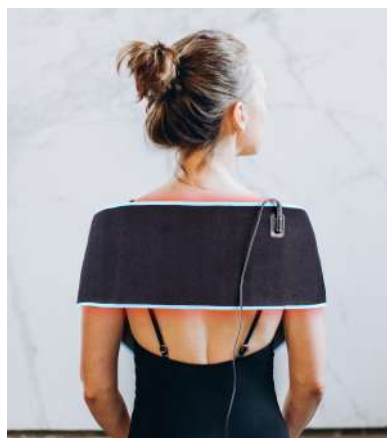

Usage Demonstration

Product connected to controller

Controller connected to the power cord

Plug in the power cord

Put the belt around the waist

Product name	Medium size light therapy pad
Product size	49.6*7.1in/126*18cm
Wavelength	660nm&850nm
LED light	660nm*63pcs,850nm*42psc Total 105pcs LED light
Lamp wick design	Each led light contains 3 chips,the overall use of the product up to 315 chips.
Product power	18W