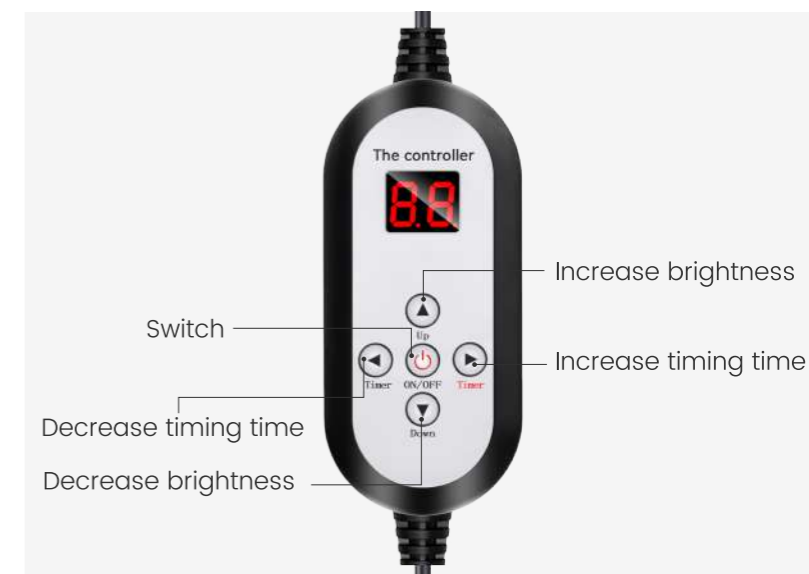

## Usage demonstration

Product connected to controller

Controller connected to the power cord

Plug in the power cord

Tie the pad to the back

Product name	Large size light therapy pad
Product size	21.65*13.77in/55*35cm
Wavelength	660nm&850nm
LED light	660nm*168pcs,850nm*42psc Total 210pcs LED light
Lamp wick design	Each led light contains 3 chips,the overall use of the product up to 630 chips.
Product power	36W