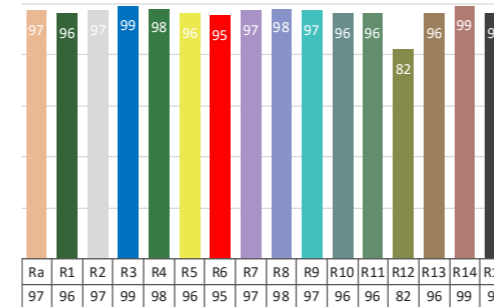

Color Rendition

Technical Data

Power supply:	AC100-240V, 50/60Hz
Light source:	300W tunable LED
Color temperature:	2700K ~ 7000K
Zoom range:	18°-38°
Color Rendition:	CRI 97, R9≥97, TLCI 98
Power connection:	PowerCON in & out
Signal connection:	3-pin XLR in & out(5-pin opt.)
Control channels:	2/3
Control mode:	Rotary, DMX, RDM
Housing:	Color black, engineering plastic

WW 2700K(lx)	9750	3900	2390	1650	1150	885	701	484	414
CW 7000K(lx)	13200	5080	3190	1640	1560	1190	951	801	670
Full on 4000k(lx)	14300	5710	3050	2410	1700	1290	1040	879	730