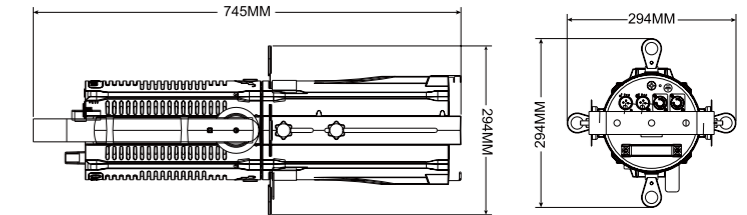

### Technical Data

|                    |                                  |
|--------------------|----------------------------------|
| Power supply:      | AC100-240V, 50/60Hz              |
| Light source:      | 300W tunable LED                 |
| Color temperature: | 2700K ~ 7000K                    |
| Zoom range:        | 18°-38°                          |
| Color Rendition:   | CRI 97, R9≥97, TLCI 98           |
| Power connection:  | PowerCON in & out                |
| Signal connection: | 3-pin XLR in & out(5-pin opt.)   |
| Control channels:  | 2/3                              |
| Control mode:      | Rotary, DMX, RDM                 |
| Housing:           | Color black, engineering plastic |

Max. Spot - 38°

|                     |                                     |
|---------------------|-------------------------------------|
| Size:               | 745 x 294 x 294mm                   |
| Package(carton):    | 790 x 350 x 360mm                   |
| N.W.:               | 8.7 kg                              |
| G.W.:               | 11.5 kg                             |
| Accessories(incl.): | Power cable, gel frame, Safety rope |
| Accessories(opt.):  | Iris, Gobo holder, Clamp            |
| GOBOSize:           | OD 58mm, image area 50mm            |
| Compliance:         | CE                                  |
| Environment:        | IP20                                |