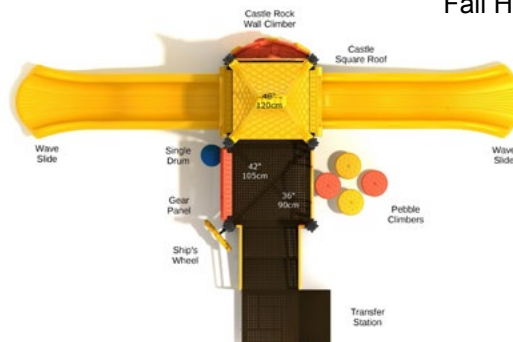

Minstrel's Merriment

#PCT072
Safety Zone: 23' 4" X 30' 5"
Ages: 2 - 12 years
Child Capacity: 16 - 20
Fall Height: 48"