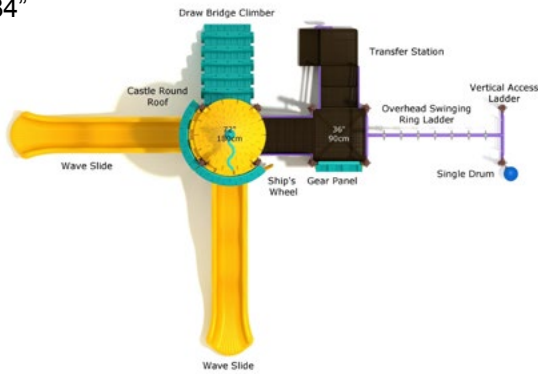

Flight of Fairies

#PCT005

Safety Zone: 30' 9" X 40' 5"

Ages: 5 - 12 years

Child Capacity: 30 - 35

Fall Height: 84"

Baron's Bounty

#PCT051