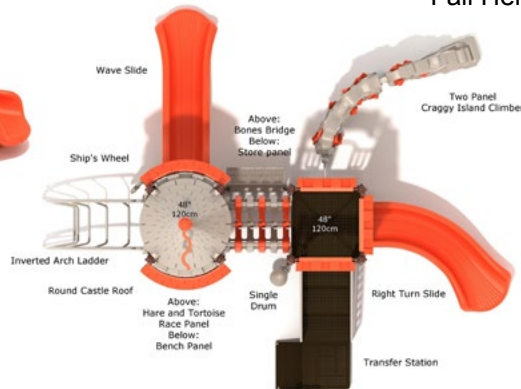

Child Capacity: 35 - 41

Fall Height: 84"

Lionheart Lair

#PCT029
 Safety Zone: 31' 2" X 34' 9"
 Ages: 5 - 12 years
 Child Capacity: 27 - 31
 Fall Height: 84"

Musketeer Manor

#PCT007
 Safety Zone: 28' 5" X 31' 11"
 Ages: 5 - 12 years
 Child Capacity: 28 - 32
 Fall Height: 84"