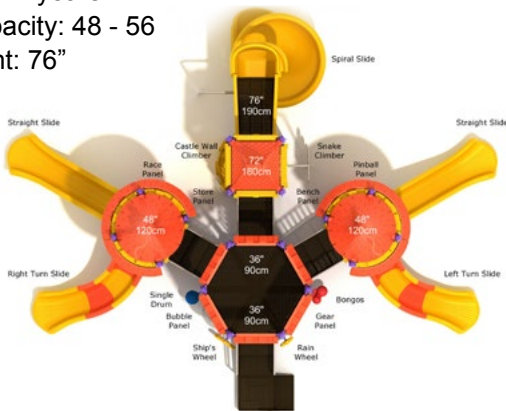

Ages: 2 - 12 years

Child Capacity: 32 - 37

Fall Height: 48"

Kingdom's Keep

#PCT015

Safety Zone: 41' 5" X 36' 4"

Ages: 2 - 12 years

Child Capacity: 48 - 56

Fall Height: 76"

Legend of Lancelot

#PCT016

Safety Zone: 51' 4" X 46' 10"

Ages: 2 - 12 years

Child Capacity: 64 - 72

Fall Height: 76"

Castle Grey Maw