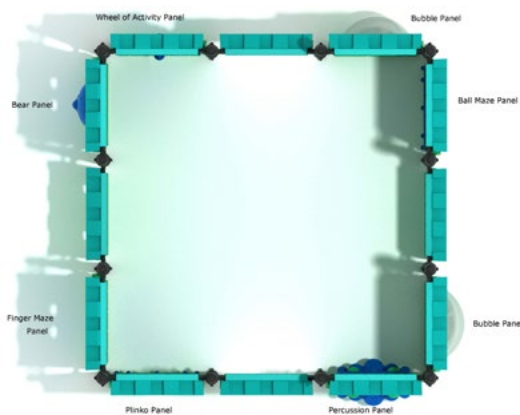

Ironclad Fortress

#PCT065

Safety Zone: 15' 3" X 15' 3"

Ages: 6 - 23 month

Child Capacity: 28 - 32

Fall Height: N/A