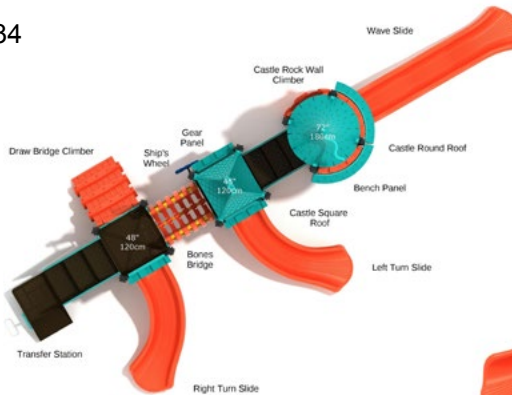

Fall Height: 60"

Winter Winds

#PCT013

Safety Zone: 24' 7" X 43' 4"

Ages: 5 - 12 years

Child Capacity: 29 - 34

Fall Height: 72"

Camelot Court