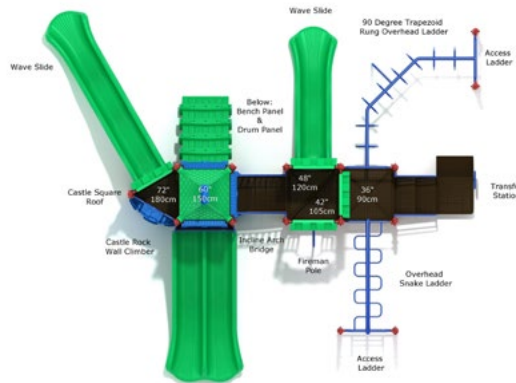

Bravery Helm

#PCT035
Safety Zone: 31' X 33' 10"
Ages: 5 - 12 years
Child Capacity: 33 - 38
Fall Height: 72"