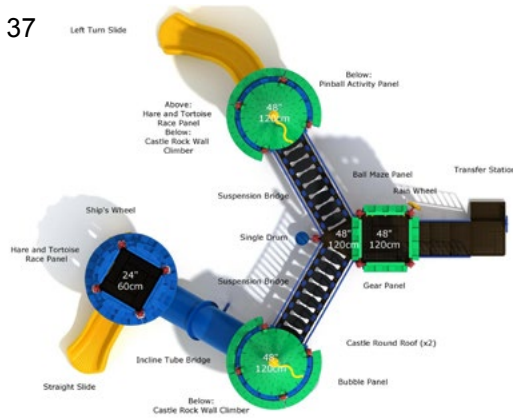

Narrow Passage

#PCT059

Safety Zone: 35' 1" X 37' 4"

Ages: 2 - 12 years

Child Capacity: 32 - 37

Fall Height: 48"