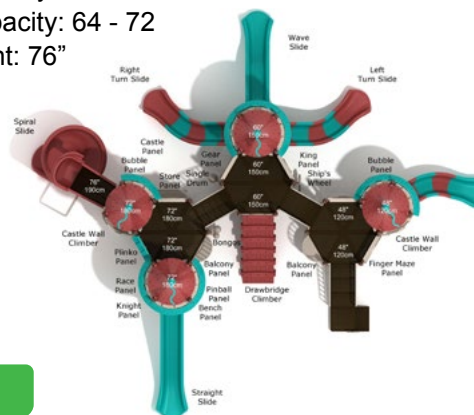

Fall Height: 76"

Legend of Lancelot

#PCT016

Safety Zone: 51' 4" X 46' 10"

Ages: 2 - 12 years

Child Capacity: 64 - 72

Fall Height: 76"

Castle Grey Maw

#PCT010
 Safety Zone: 39' 9" X 40' 9"
 Ages: 2 - 12 years
 Child Capacity: 80 - 85
 Fall Height: 60"

Wizard's College

#PCT038
 Safety Zone: 42' 8" X 56' 3"
 Ages: 2 - 12 years
 Child Capacity: 75 - 83
 Fall Height: 76"