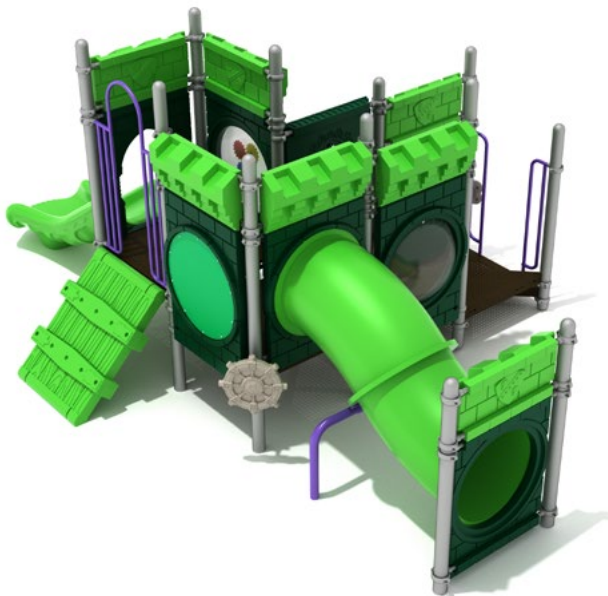

Alchemist Bunker

#PCT050
 Safety Zone: 13' 8" X 13' 8"
 Ages: 6 - 23 months
 Child Capacity: 12 - 15
 Fall Height: 12"

Teetotum Turret

#PCT044
 Safety Zone: 16' 9" X 17' 5"
 Ages: 6 - 23 months
 Child Capacity: 15 - 20
 Fall Height: 30"