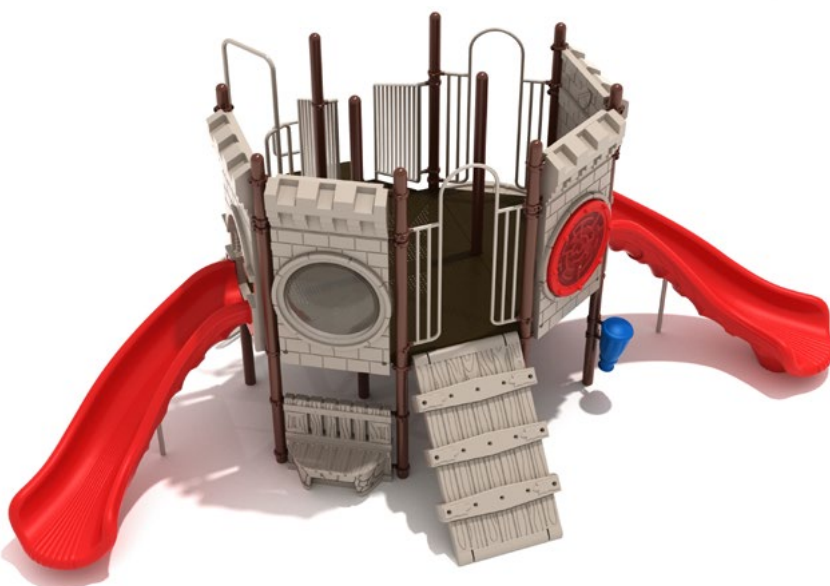

Belfry Bridge

#PCT049

Safety Zone: 27' 2" X 32' 9"

Ages: 2 - 12 years

Child Capacity: 26 - 30

Fall Height: 48"