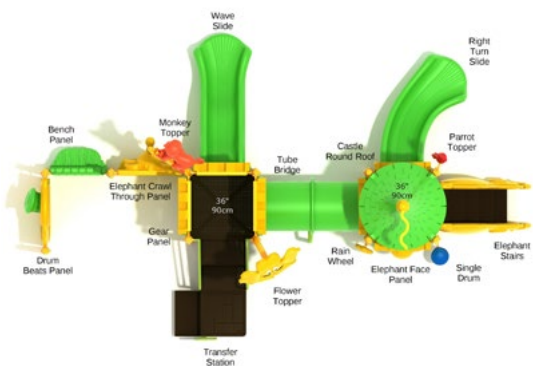

May Day Market

#PCT019

Safety Zone: 25' 6" X 34' 6"

Ages: 2 - 5 years

Child Capacity: 27 - 31

Fall Height: 36"