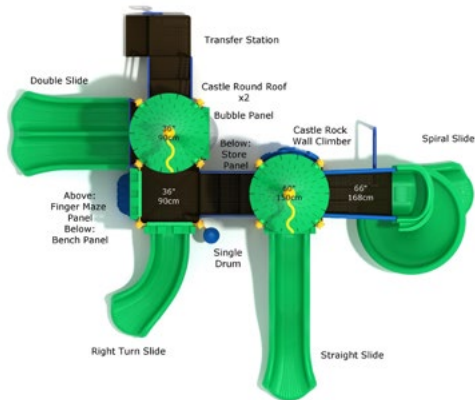

Fall Height: 60"

Friar's Fealty

#PCT004

Safety Zone: 31' 7" X 35'

Ages: 2 - 12 years

Child Capacity: 32 - 42

Fall Height: 66"

Ballygally Berm