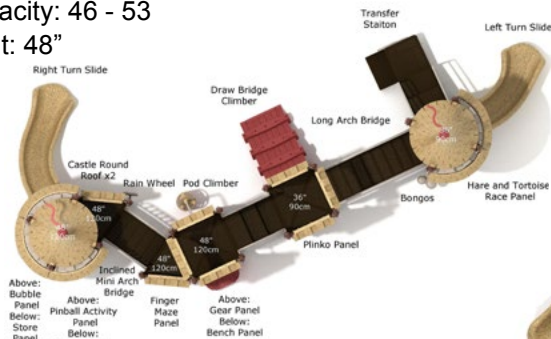

Fall Height: 66"

Cold Harbour Commons

#PCT032

Safety Zone: 28' 1" X 34'

Ages: 2 - 12 years

Child Capacity: 36 - 40

Fall Height: 60"

Reeve's Rampart

#PCT024

Safety Zone: 26' 4" X 44'

Ages: 2 - 12 years

Child Capacity: 46 - 53

Fall Height: 48"

Narrow Passage

#PCT059

Safety Zone: 35' 1" X 37' 4"