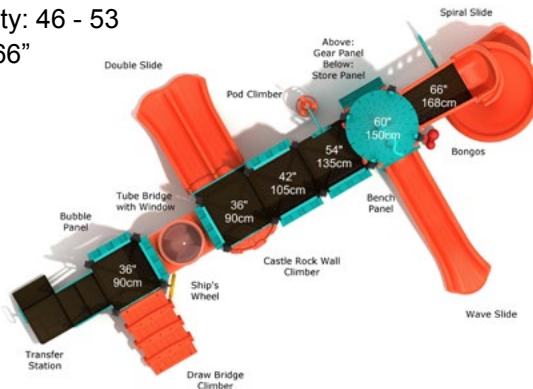

Honorable Oath

#PCT031

Safety Zone: 30' 4" X 43' 5"

Ages: 2 - 12 years

Child Capacity: 46 - 53

Fall Height: 66"