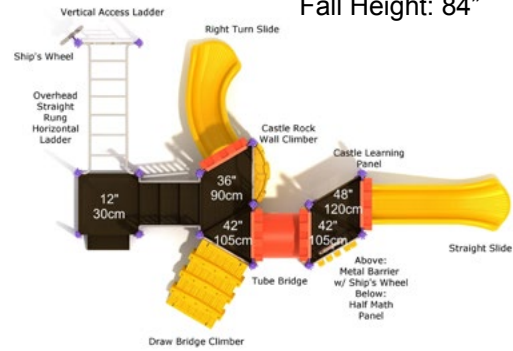

#PCT010
 Safety Zone: 39' 9" X 40' 9"
 Ages: 2 - 12 years
 Child Capacity: 80 - 85
 Fall Height: 60"

Wizard's College

#PCT038
 Safety Zone: 42' 8" X 56' 3"
 Ages: 2 - 12 years
 Child Capacity: 75 - 83
 Fall Height: 76"

CLIMB

As target age increases, so does the height of the structure. So we make sure there are plenty of ways to climb to the top.

Shrieking Chateau

#PCT027
 Safety Zone: 26' 2" X 33' 10"
 Ages: 5 - 12 years
 Child Capacity: 34 - 40
 Fall Height: 84"