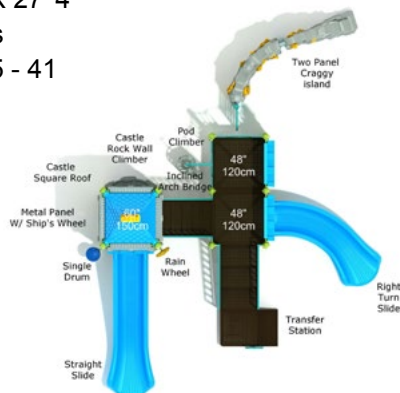

Lord's Landing

#PCT034

Safety Zone: 34' X 27' 4"

Ages: 5 - 12 years

Child Capacity: 35 - 41

Fall Height: 84"