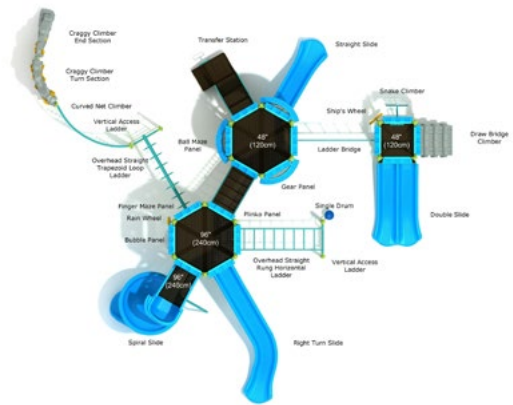

Provençal Palisade

#PCT030
Safety Zone: 49' 11" X 48' 9"
Ages: 5 - 12 years
Child Capacity: 74 - 86
Fall Height: 96"