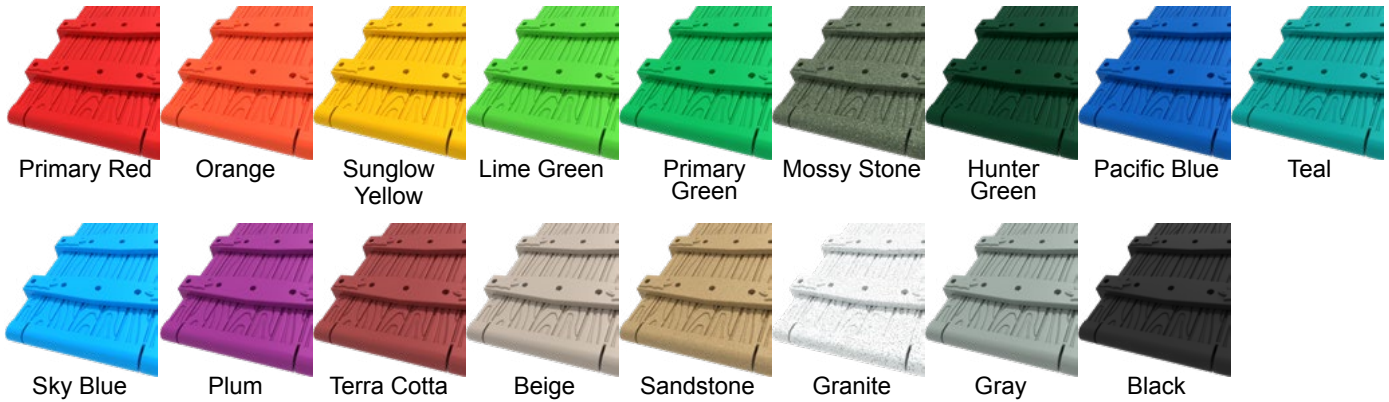

Castle Flat Slide Hood
#PECCT022

Castle Round Slide Hood
#PECCT023

Castle Arch Panel
#PECCT021

Flat Castle Rampart
#PECCT024

Castle Rock Wall Climber
#PECCT029

Draw Bridge Climber
#PECCT030

Castle Round Roof
#PECCT031

Castle Square Roof
#PECCT032

SLIDE PUZZLE DESIGNS

Castle
#SPD001

Space
#SPD002

Sunflowers
#SPD003

Forest
#SPD004

COLOR OPTIONS

Our wide range of color options allows you to make your castle match your existing playground, or to distinguish the castle and make it a playground centerpiece. From posts to climbers to slides, color customization can be applied to just about any aspect of the Castle Series structures, making it easy to find the perfect color combination for your playground.

POSTS AND METALS

PLASTICS

HANDHOLDS

POLYETHYLENE PANEL

HOLE PANEL POLYETHYLENE INSERT

Primary Red
- White -
Primary Red

Sunburnt Orange
- Black -
Sunburnt Orange

Yellow
- White -
Yellow

Primary Green
- White -
Primary Green

Rainforest Green
- White -
Rainforest Green

Beige
- Primary Green -
Beige

Pacific Blue
- White -
Pacific Blue

ROCK CLIMBER POLYETHYLENE

Primary Red

Orange

Yellow