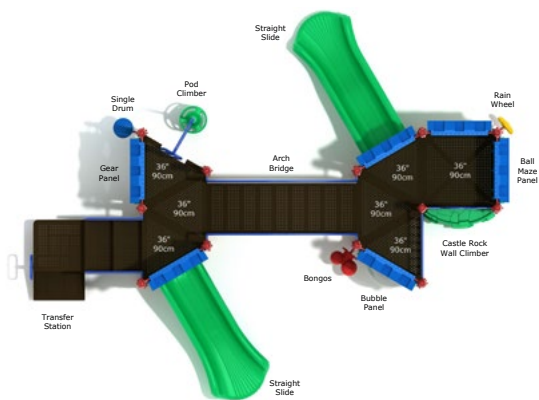

Franklin's Folly

#PCT077

Safety Zone: 31' 1" X 28'

Ages: 2 - 5 years

Child Capacity: 26 - 30

Fall Height: 36"

May Day Market

#PCT019

Safety Zone: 25' 6" X 34' 6"

Ages: 2 - 5 years

Child Capacity: 27 - 31

Fall Height: 36"

Guarded Gatehouse

#PCT069
 Safety Zone: 23' 10" X 27' 3"
 Ages: 2 - 5 years
 Child Capacity: 20 - 26
 Fall Height: 36"