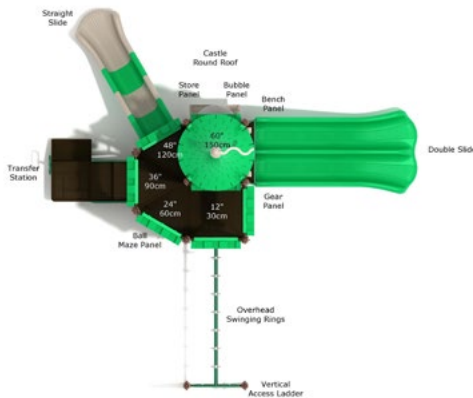

Baron's Bounty

#PCT051

Safety Zone: 31' 6" X 32' 4"

Ages: 5 - 12 years

Child Capacity: 26 - 30

Fall Height: 84"