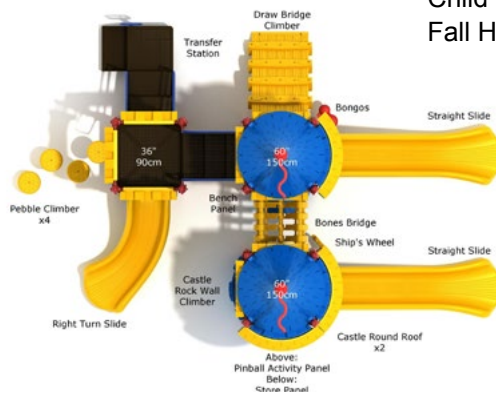

Paddock Point

#PCT026
Safety Zone: 26' 7" X 34' 10"
Ages: 2 - 12 years
Child Capacity: 36 - 42
Fall Height: 60"