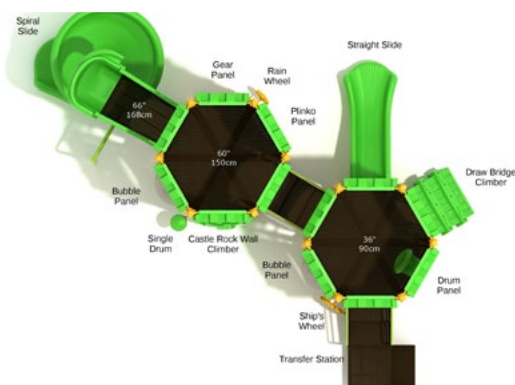

Safety Zone: 24' 10" X 34' 3"

Ages: 2 - 12 years

Child Capacity: 25 - 35

Fall Height: 48"

Fort Arthur

#PCT056

Safety Zone: 35' 10" X 26' 5"

Ages: 2 - 12 years

Child Capacity: 40 - 48

Fall Height: 66"

Alcazar Acres

#PCT001
 Safety Zone: 29' X 35' 3"
 Ages: 2 - 12 years
 Child Capacity: 35 - 40
 Fall Height: 72"

Samhain Siege

#PCT058
 Safety Zone: 23' 10" X 33' 9"
 Ages: 2 - 12 years
 Child Capacity: 33 - 38
 Fall Height: 60"