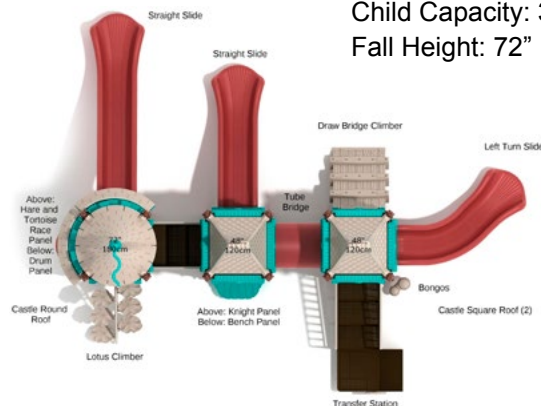

Fall Height: 60"

Winter Winds

#PCT013

Safety Zone: 24' 7" X 43' 4"

Ages: 5 - 12 years

Child Capacity: 29 - 34

Fall Height: 72"

Camelot Court

#PCT012

Safety Zone: 25' 7" X 29' 10"

Ages: 5 - 12 years

Child Capacity: 33 - 38

Fall Height: 96"

Watling Wardship

#PCT070
 Safety Zone: 31' 10" X 34' 7"
 Ages: 5 - 12 years
 Child Capacity: 31 - 36
 Fall Height: 84"

Forbidden Fortune

#PCT006
 Safety Zone: 33' 6" X 36' 3"
 Ages: 5 - 12 years
 Child Capacity: 33 - 40
 Fall Height: 84"

Bravery Helm

#PCT035
 Safety Zone: 31' X 33' 10"
 Ages: 5 - 12 years
 Child Capacity: 33 - 38
 Fall Height: 72"