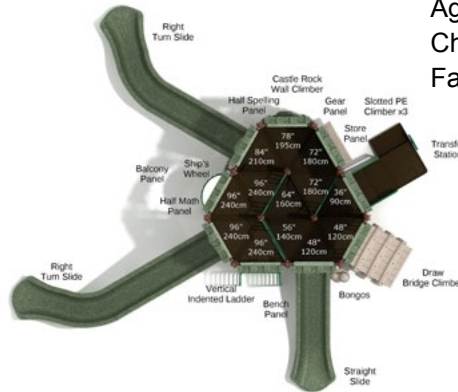

Child Capacity: 25 - 32

Fall Height: 72"

League of Luck

#PCT023
 Safety Zone: 35' 6" X 38' 7"
 Ages: 5 - 12 years
 Child Capacity: 41 - 45
 Fall Height: 96"

Song of Sages

#PCT011
 Safety Zone: 33' 10" X 39' 1"
 Ages: 5 - 12 years
 Child Capacity: 42 - 48
 Fall Height: 72"