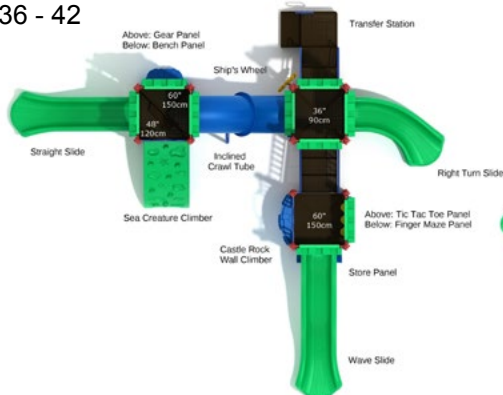

Ballygally Berm

#PCT068

Safety Zone: 34' 7" X 35' 7"

Ages: 2 - 12 years

Child Capacity: 36 - 42

Fall Height: 60"