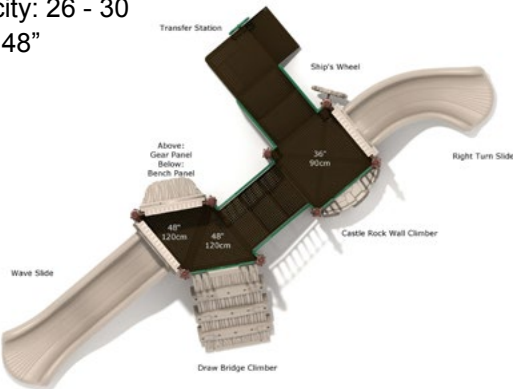

Fall Height: 48"

Catapult Cove

#PCT075

Safety Zone: 22' 4" X 33' 9"

Ages: 2 - 12 years

Child Capacity: 26 - 30

Fall Height: 48"

Belfry Bridge