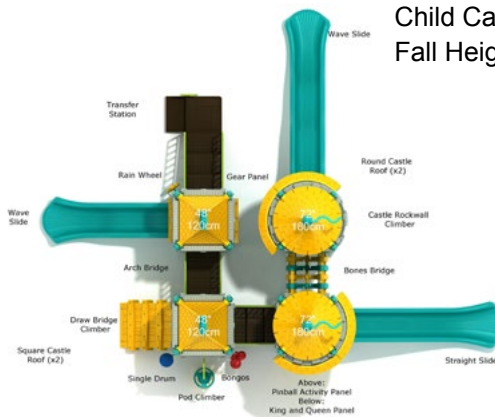

Child Capacity: 25 - 32

Fall Height: 72"

League of Luck

#PCT023
 Safety Zone: 35' 6" X 38' 7"
 Ages: 5 - 12 years
 Child Capacity: 41 - 45
 Fall Height: 96"

Song of Sages

#PCT011
 Safety Zone: 33' 10" X 39' 1"
 Ages: 5 - 12 years
 Child Capacity: 42 - 48
 Fall Height: 72"