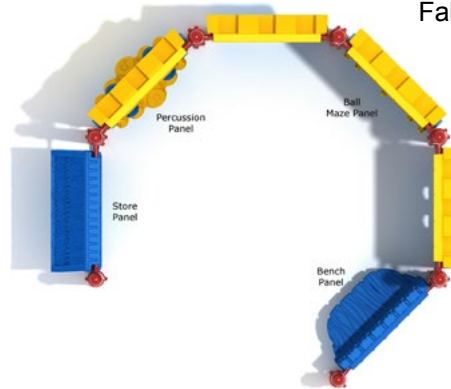

Alchemist Bunker

#PCT050
 Safety Zone: 13' 8" X 13' 8"
 Ages: 6 - 23 months
 Child Capacity: 12 - 15
 Fall Height: 12"

Teetotum Turret

#PCT044
 Safety Zone: 16' 9" X 17' 5"
 Ages: 6 - 23 months
 Child Capacity: 15 - 20
 Fall Height: 30"