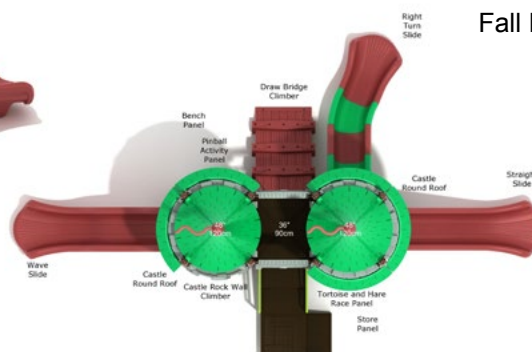

Hemyock Halls

#PCT054
Safety Zone: 36' 1" X 26' 5"
Ages: 2 - 12 years
Child Capacity: 18 - 24
Fall Height: 48"