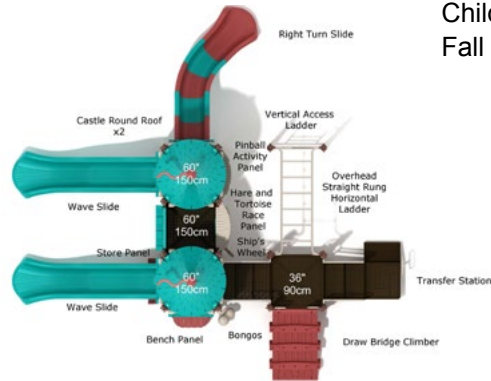

#PCT012

Safety Zone: 25' 7" X 29' 10"

Ages: 5 - 12 years

Child Capacity: 33 - 38

Fall Height: 96"

Watling Wardship

#PCT070
 Safety Zone: 31' 10" X 34' 7"
 Ages: 5 - 12 years
 Child Capacity: 31 - 36
 Fall Height: 84"