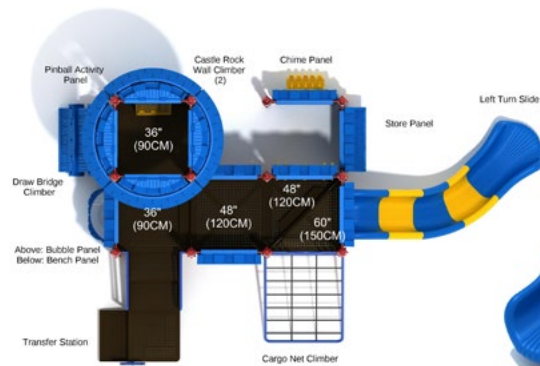

Hemyock Halls

#PCT054
 Safety Zone: 36' 1" X 26' 5"
 Ages: 2 - 12 years
 Child Capacity: 18 - 24
 Fall Height: 48"

Albion Abbey

#PCT063

Safety Zone: 23' 11" X 31' 10"

Ages: 2 - 12 years

Child Capacity: 33 - 38

Fall Height: 60"

Friar's Fealty

#PCT004

Safety Zone: 31' 7" X 35'

Ages: 2 - 12 years

Child Capacity: 32 - 42

Fall Height: 66"

Ballygally Berm