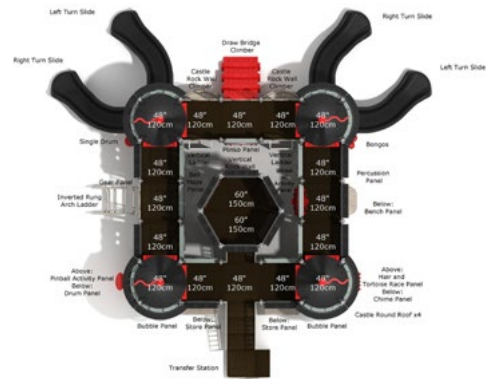

Castle Grey Maw

#PCT010
Safety Zone: 39' 9" X 40' 9"
Ages: 2 - 12 years
Child Capacity: 80 - 85
Fall Height: 60"