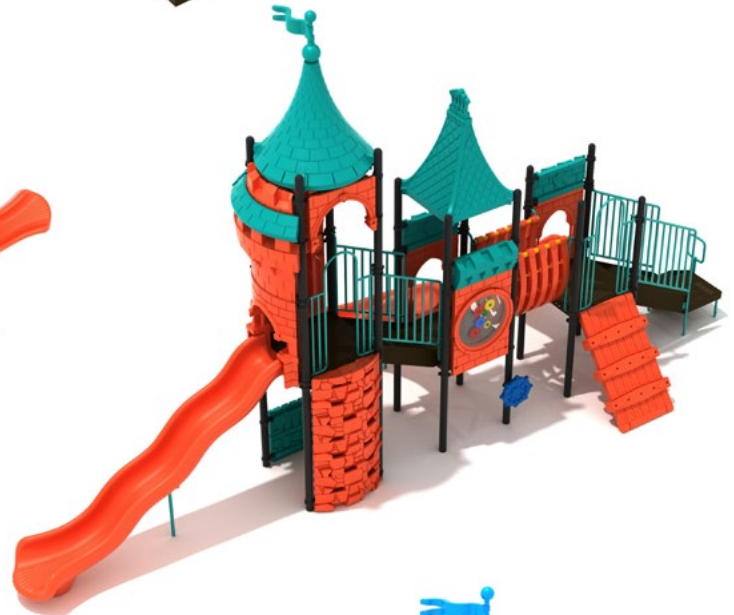

Fall Height: 60"

Winter Winds

#PCT013

Safety Zone: 24' 7" X 43' 4"

Ages: 5 - 12 years

Child Capacity: 29 - 34

Fall Height: 72"

Camelot Court