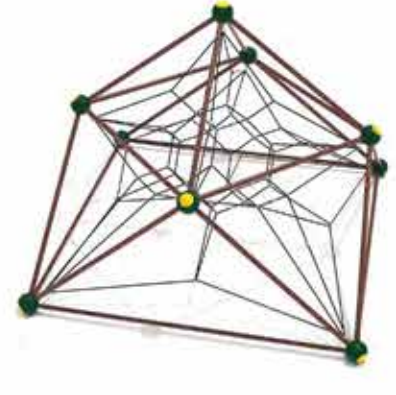

Project Longshot

#PFN011

Safety Zone: 41' 11" x 49'

Ages: 5 - 12 years

Solar Flare

#PFN002

Safety Zone: 22' 11" x 26'

Ages: 5 - 12 years

Cosmic Crest

#PFN007

Safety Zone: 22' 6" x 22' 6"

Ages: 5 - 12 years

Mission Ready

#PFN004

Safety Zone: 30' 2" x 31' 4"

Ages: 5 - 12 years

Galactic Quest

#PFN006

Safety Zone: 31' 3" x 34'

Ages: 5 - 12 years

Nebular Net

#PFN009

Safety Zone: 19' 8" x 19' 8"

Ages: 5 - 12 years

Constellation Station

#PFN010

Safety Zone: 33' x 33'

Ages: 5 - 12 years