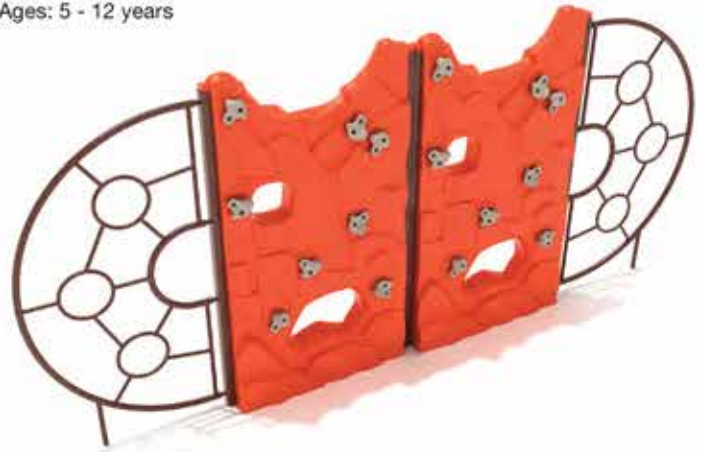

## Craggy Pinnacle

#PCR001

Safety Zone: 22' 8" x 27' 4"  
Ages: 5 - 12 years

## Craggy Cliff

#PCR004

Safety Zone: 13' 1" x 27' 8"  
Ages: 5 - 12 years