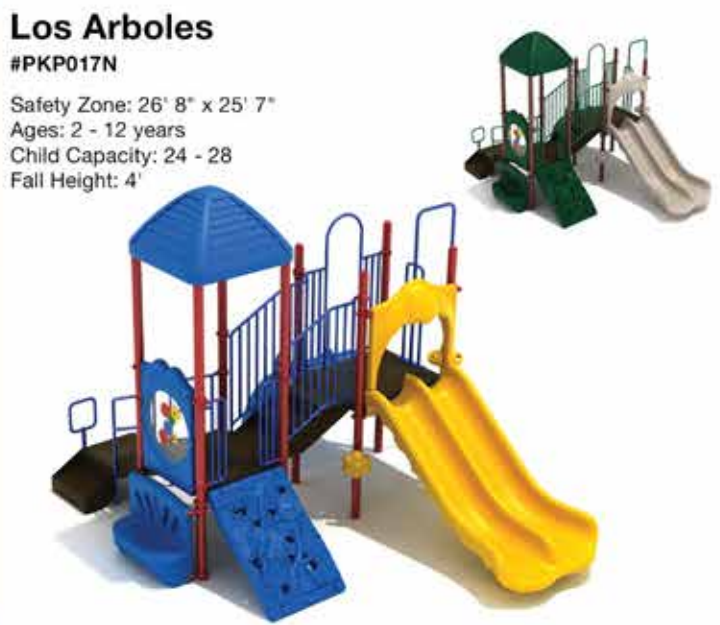

Los Arboles

#PKP017N

Safety Zone: 26' 8" x 25' 7"
Ages: 2 - 12 years
Child Capacity: 24 - 28
Fall Height: 4'