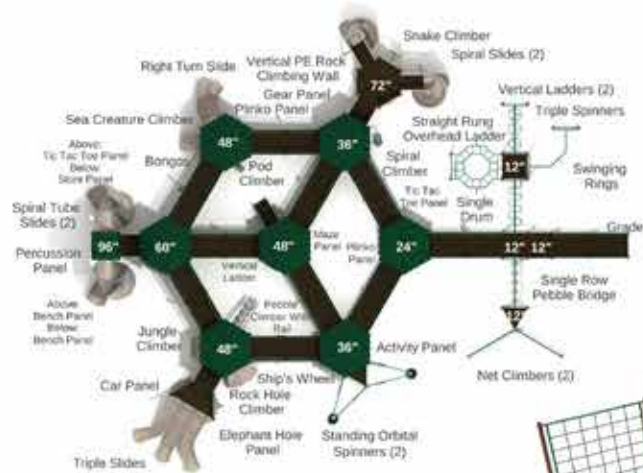

Poured Rubber Surfacing is the recommended safety surface for inclusive play areas. It is the most durable, longest lasting surface available.

**5. ADA Equipment & Accessories**

Make your space even more inclusive with the addition of specialty ADA equipment such as Adaptable swing seats, wheelchair accessible swings, merry-go-rounds and more!