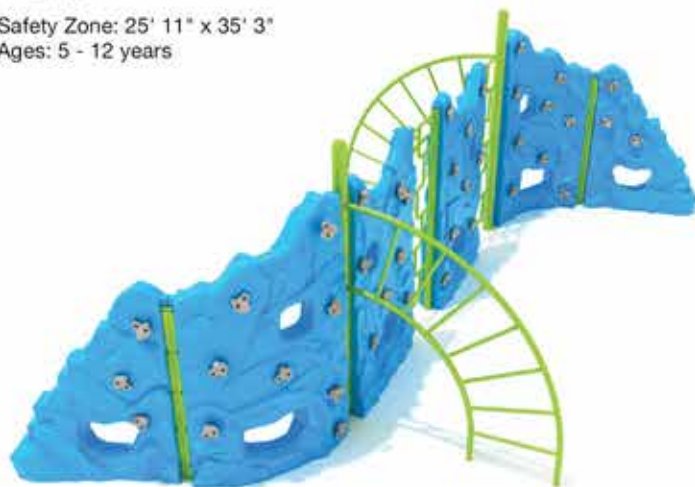

Craggy Horn

#PCR008

Safety Zone: 25' 11" x 35' 3"
Ages: 5 - 12 years