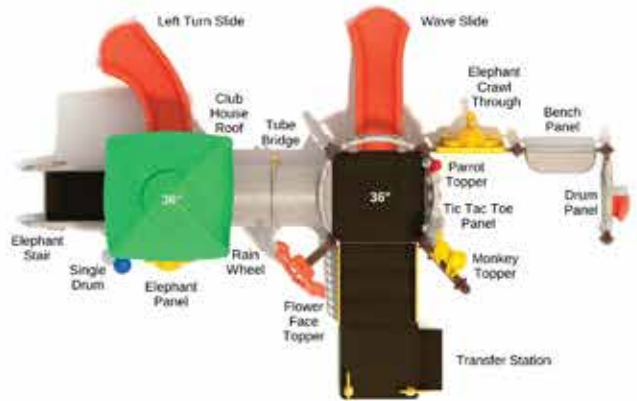

Jumpin' Jaguar

#PTH001

Safety Zone: 28' 8" x 40' 9"

Ages: 2 - 5 years

Child Capacity: 27 - 31

Fall Height: 3'