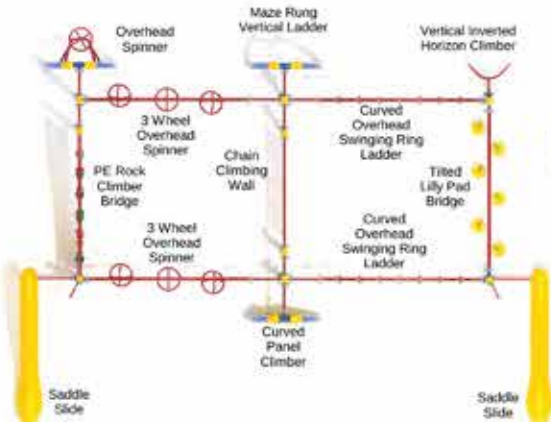

## Whitney

#PGP010

Safety Zone: 35' 4" x 36' 8"

Ages: 5 - 12 years

Child Capacity: 22 - 27

Fall Height: 8'