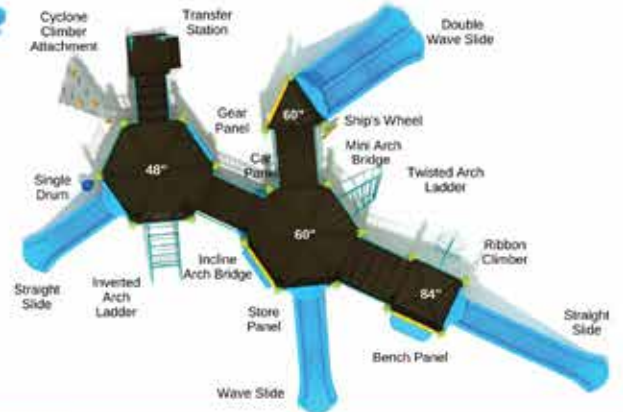

## Parkview Heights

#PMF041

Safety Zone: 50' 4" x 42' 2"

Ages: 5 - 12 years

Child Capacity: 56 - 67

Fall Height: 7'