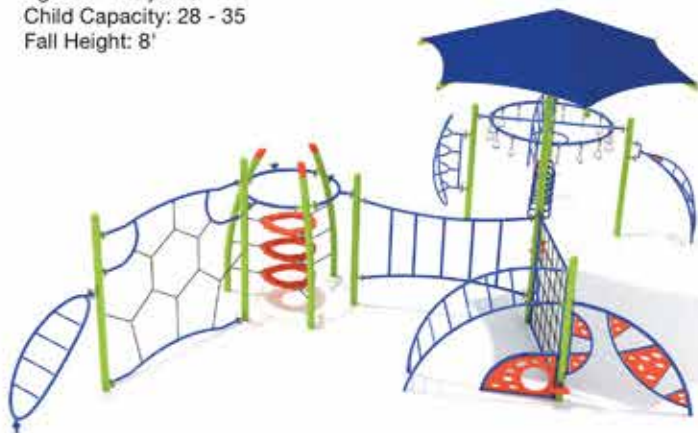

## Lake Nighthorse

#PGP022

Safety Zone: 37' 8" x 59' 9"

Ages: 5 - 12 years

Child Capacity: 28 - 35

Fall Height: 8'