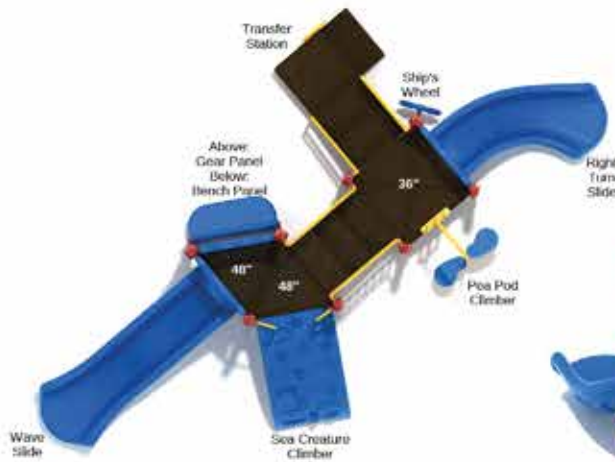

Grand Cove

#PKP015

Safety Zone: 33' 9" x 22' 8"

Ages: 2 - 12 years

Child Capacity: 26 - 30

Fall Height: 4'