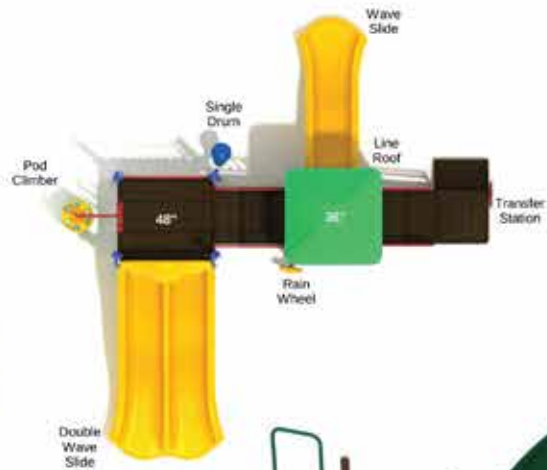

Patriot's Point

#PKP028

Safety Zone: 25' 6" x 18' 2"
Ages: 2 - 12 years
Child Capacity: 10 - 15
Fall Height: 3'