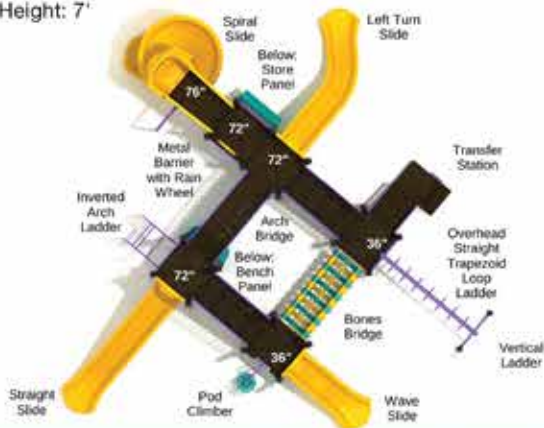

Fairfax Station

#PKP247

Safety Zone: 39' 8" x 37' 6"

Ages: 5 - 12 years

Child Capacity: 60 - 69

Fall Height: 7'