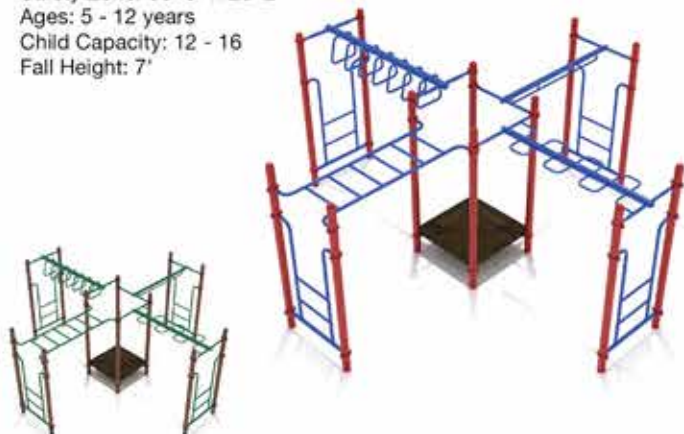

## Eagle's Perch

#PKP026N

Safety Zone: 20' 11" x 25' 10"  
Ages: 2 - 12 years  
Child Capacity: 10 - 16  
Fall Height: 4'

## Waverly Woods

#PKP022P

Safety Zone: 30' 8" x 29' 2"  
Ages: 5 - 12 years  
Child Capacity: 12 - 16  
Fall Height: 7'