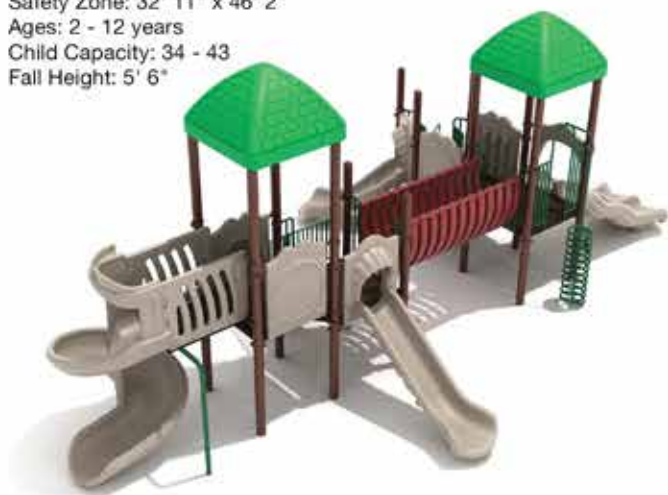

Hazel Dell

#PMF039

Safety Zone: 32' 11" x 46' 2"
Ages: 2 - 12 years
Child Capacity: 34 - 43
Fall Height: 5' 6"