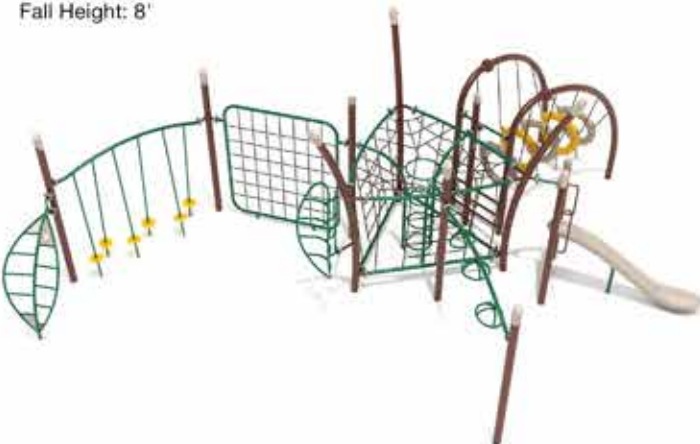

## Long Pond

#PGP030

Safety Zone: 39' 9" x 56' 1"

Ages: 5 - 12 years

Child Capacity: 28 - 42

Fall Height: 8'