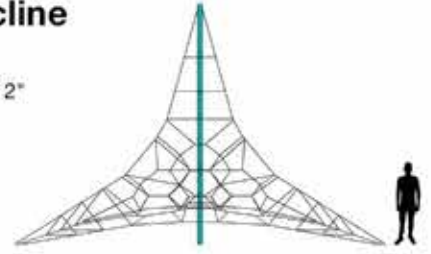

Interstellar Incline

#PFN001

Safety Zone: 30' 2" x 30' 2"
Ages: 5 - 12 years