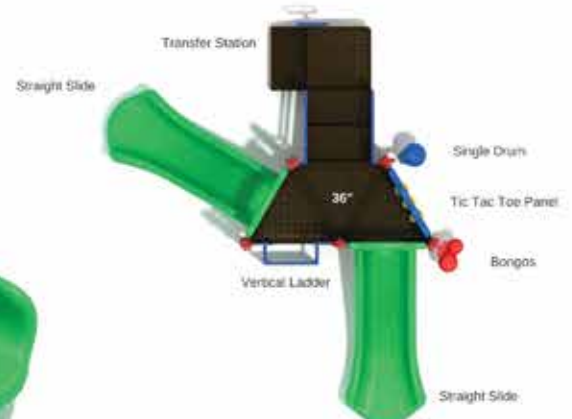

Madison

#PKP101

Safety Zone: 24' 9" x 23'

Ages: 2 - 12 years

Child Capacity: 16 - 19

Fall Height: 3'