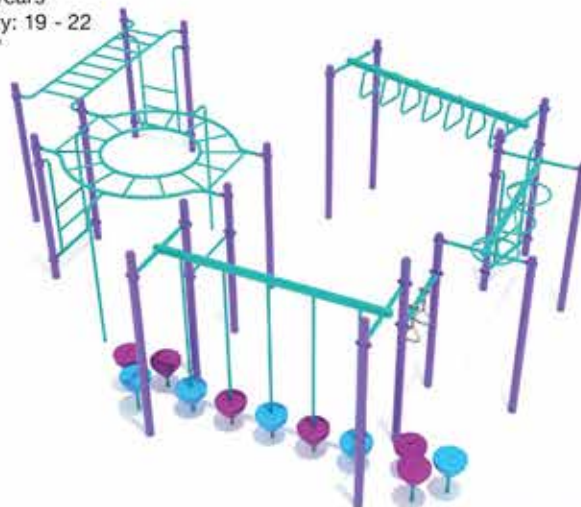

Terre Haute

#PKP246

Safety Zone: 31' 5" x 33' 7"
Ages: 5 - 12 years
Child Capacity: 19 - 22
Fall Height: 7'

CALL (800) 667-0097

SPARK

41