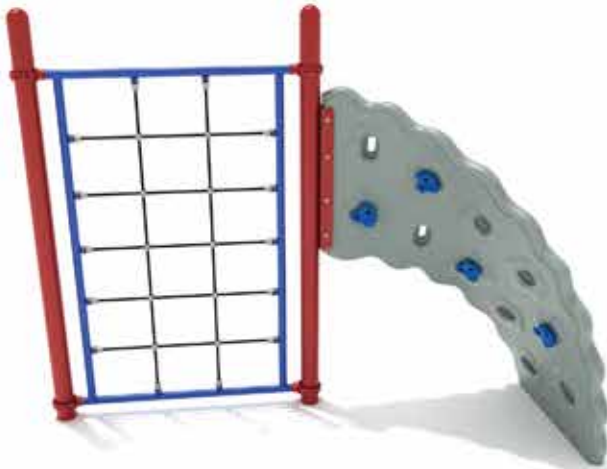

One Panel Rope Challenger

#PCH002

Safety Zone: 15' 5" x 21' 9"

Ages: 5 - 12 years