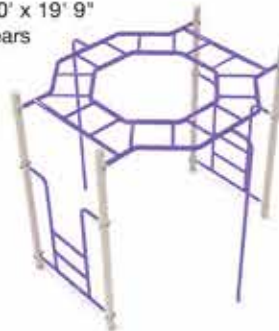

Octagon Rung Horizontal Ladder

#PTC013

Safety Zone: 20' x 19' 9"
Ages: 5 - 12 years