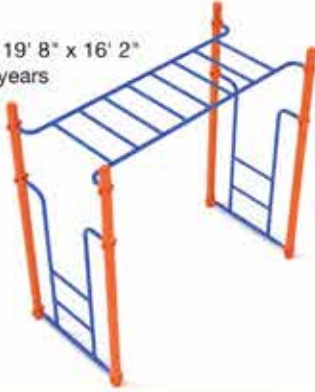

Straight Rung Horizontal Ladder

#PTC001

Safety Zone: 19' 8" x 16' 2"
Ages: 5 - 12 years