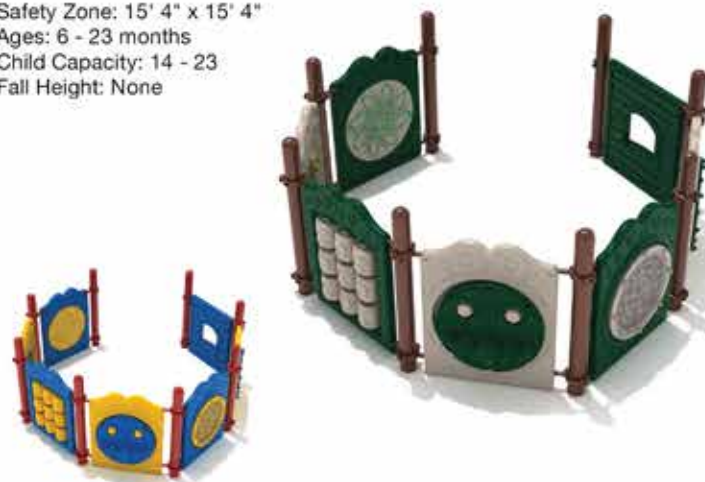

## Eagle's Perch

#PKP026N

Safety Zone: 20' 11" x 25' 10"  
Ages: 2 - 12 years  
Child Capacity: 10 - 16  
Fall Height: 4'

## Waverly Woods

#PKP022P

Safety Zone: 30' 8" x 29' 2"  
Ages: 5 - 12 years  
Child Capacity: 12 - 16  
Fall Height: 7'

## Powell's Bay

#PKP002P

Safety Zone: 25' 7" x 21' 9"  
Ages: 2 - 12 years  
Child Capacity: 13 - 15  
Fall Height: 3'