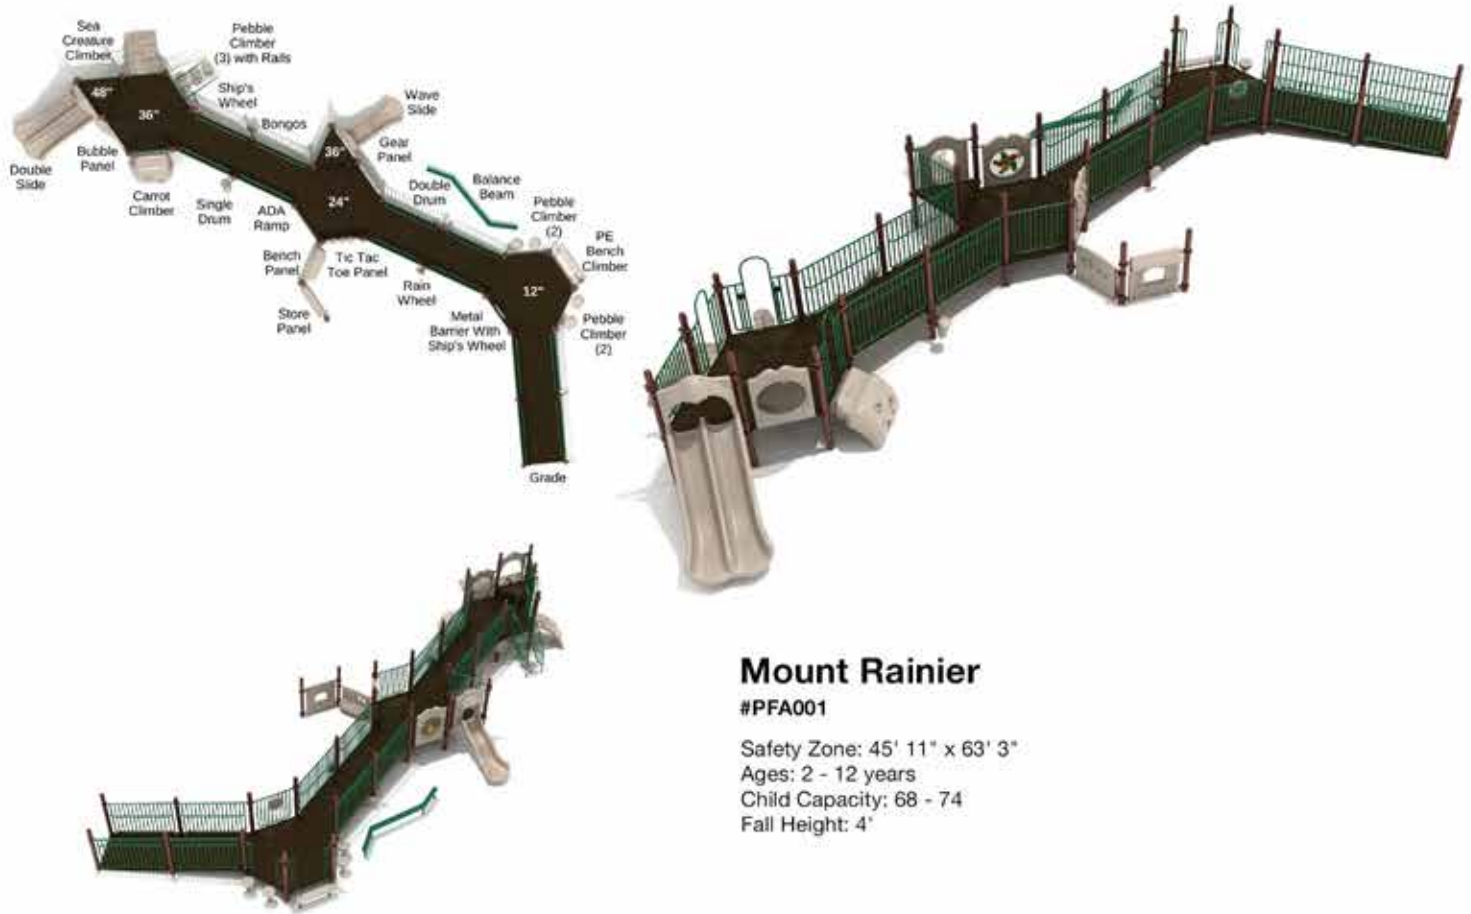

## Cherry Valley

#PFA011

Safety Zone: 48' x 50'

Ages: 2 - 12 years

Child Capacity: 36 - 42

Fall Height: 4'