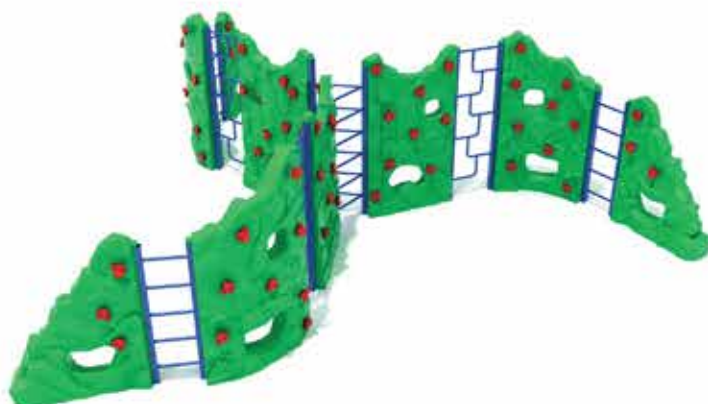

Craggy Range

#PCR010

Safety Zone: 38' 1" x 35' 5"
Ages: 5 - 12 years

CALL (800) 667-0097

CLIMBERS

95