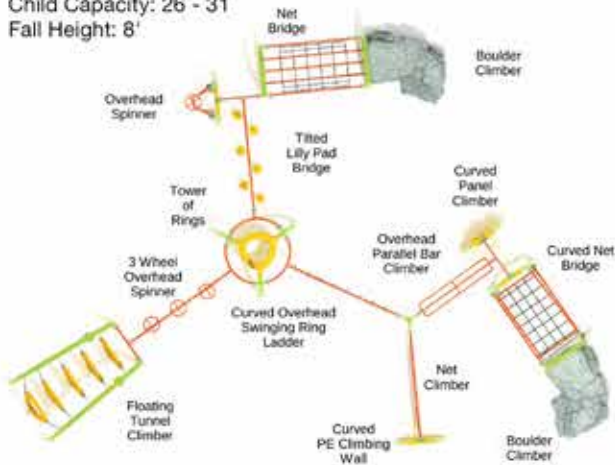

## Silver Star

#PGP005

Safety Zone: 46' x 60'

Ages: 5 - 12 years

Child Capacity: 26 - 31

Fall Height: 8'