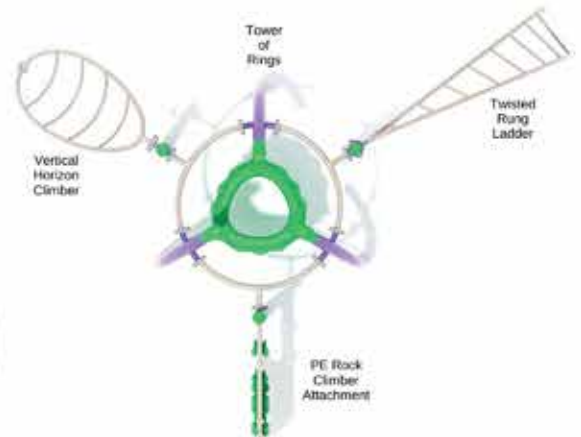

## Ophir Pass

#PGP013

Safety Zone: 29' 1" x 26' 1"

Ages: 5 - 12 years

Child Capacity: 7 - 12

Fall Height: 8'