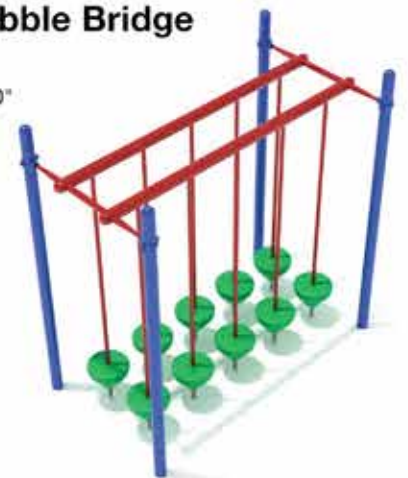

### Double Row Pebble Bridge

#PTC018

Safety Zone: 19' 8" x 15' 10"  
Ages: 5 - 12 years