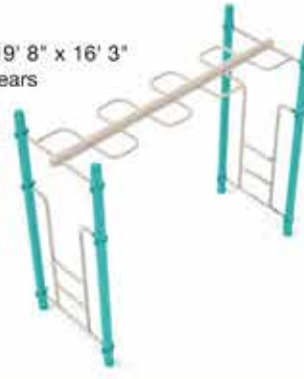

### Straight Snake Loop Ladder

#PTC005

Safety Zone: 19' 8" x 16' 3"  
Ages: 5 - 12 years