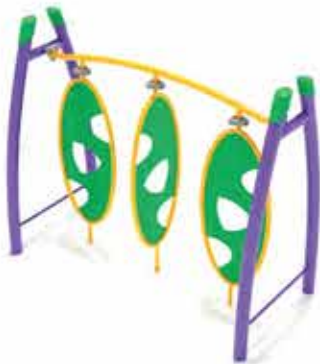

Curved Post Triple Wing Climber

#PGS010

Safety Zone: 16' 3" x 20' 11"
Ages: 5 - 12 years