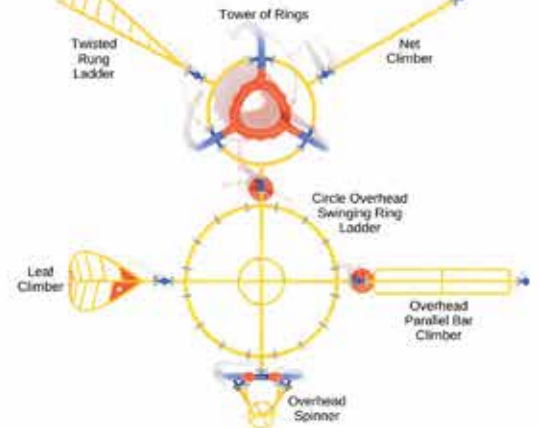

## Ophir Pass

#PGP013

Safety Zone: 29' 1" x 26' 1"

Ages: 5 - 12 years

Child Capacity: 7 - 12

Fall Height: 8'