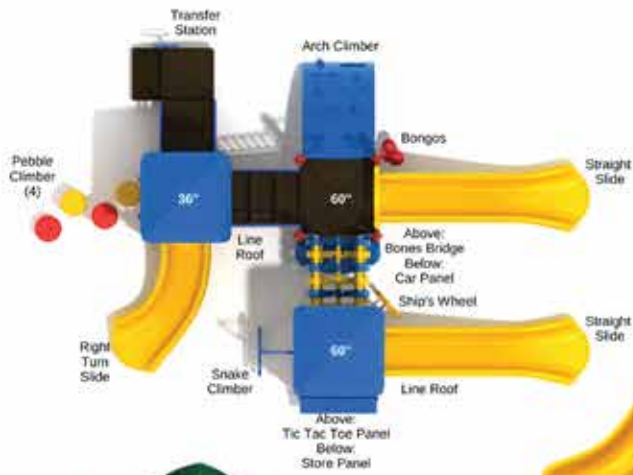

## Safety Straightforward

Assembly made easy with 3.5-inch posts with heavy-duty aluminum clamps.

All products tested to meet or exceed ASTM Standards and CPSC Guidelines for Public Play Equipment.