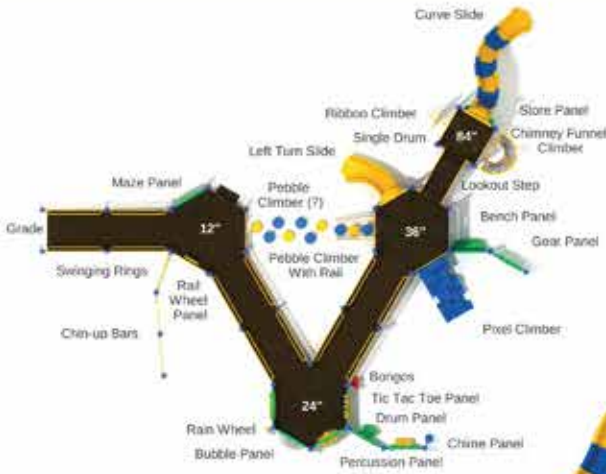

## Caprock Canyons

#PFA006

Safety Zone: 43' 4" x 67' 9"

Ages: 5 - 12 years

Child Capacity: 80 - 86

Fall Height: 7'