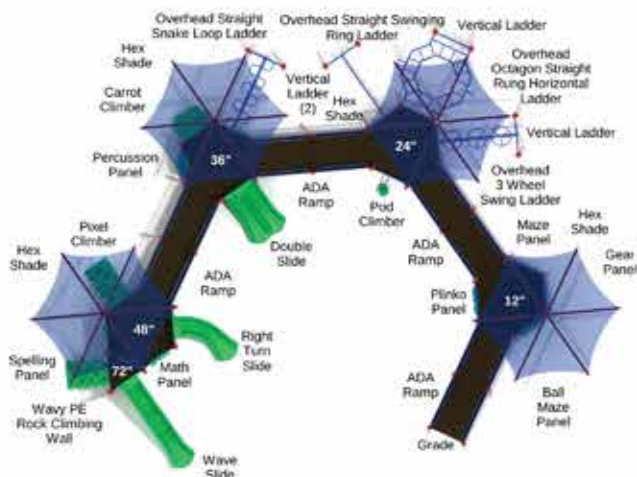

Turkey Trail

#PFA008

Safety Zone: 55' 10" x 62' 1"

Ages: 5 - 12 years

Child Capacity: 90 - 99

Fall Height: 7'