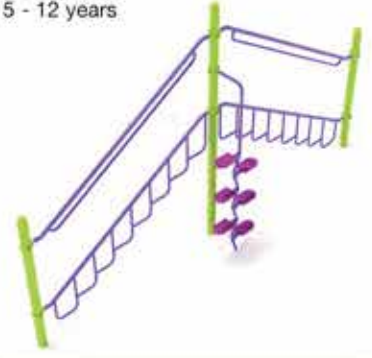

Mountain Climber

#PTC019

Safety Zone: 19' 8" x 14' 2"
Ages: 5 - 12 years