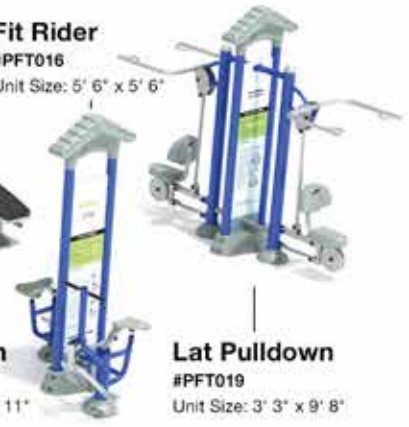

Fit Rider

Lat Pulldown

#PFT019

Unit Size: 3' 3" x 9' 8"

Boot Camp AGE RANGE: 13 YEARS+

#PFT034

Unit Size: 9' 1" x 10' 5"

#PFT036

Unit Size: 7' 1" x 7' 10"

#PFT038

Unit Size: 7' 8" x 8' 5"

#PFT039

Unit Size: 6' 1" x 6' 11"

#PFT016

Unit Size: 5' 6" x 5' 6"

#PFT046

Unit Size: 1" x 14' 9"