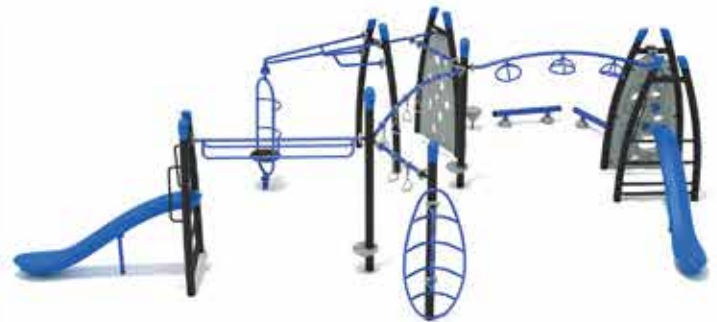

## Matterhorn

#PGP025

Safety Zone: 36' 7" x 47'

Ages: 5 - 12 years

Child Capacity: 26 - 34

Fall Height: 7'