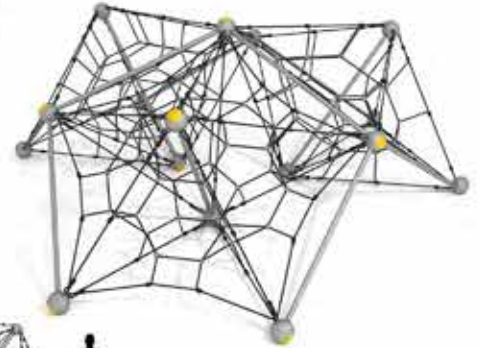

## Galactic Quest

#PFN006

Safety Zone: 31' 3" x 34'

Ages: 5 - 12 years