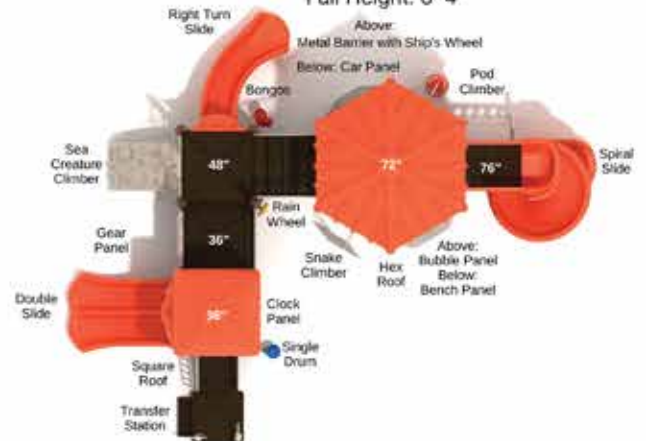

## Pikes Peak

#PMF018

Safety Zone: 34' 8" x 39' 9"

Ages: 2 - 12 years

Child Capacity: 50 - 57

Fall Height: 6' 4"