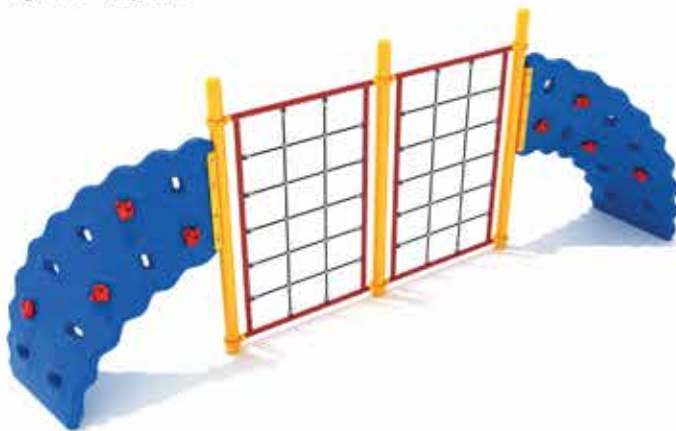

Two Panel Rope Challenger

#PCH003

Safety Zone: 18' 3" x 31' 5"

Ages: 5 - 12 years