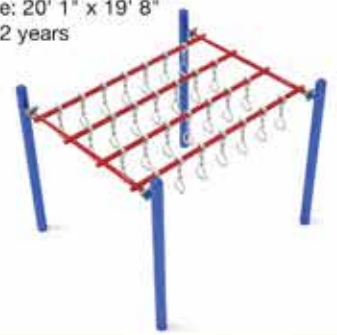

Quintuple Straight Swinging Ring Ladder

#PTC011

Safety Zone: 20' 1" x 19' 8"
Ages: 5 - 12 years