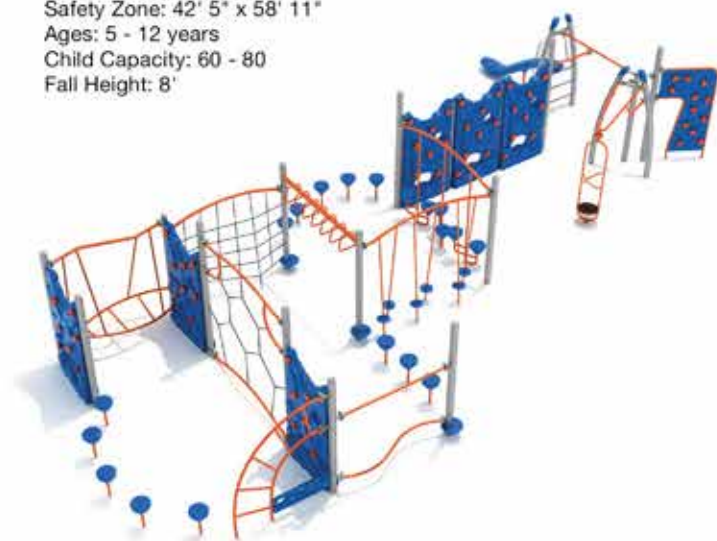

Cedar Slope

#PGP023

Safety Zone: 42' 5" x 58' 11"
Ages: 5 - 12 years
Child Capacity: 60 - 80
Fall Height: 8'