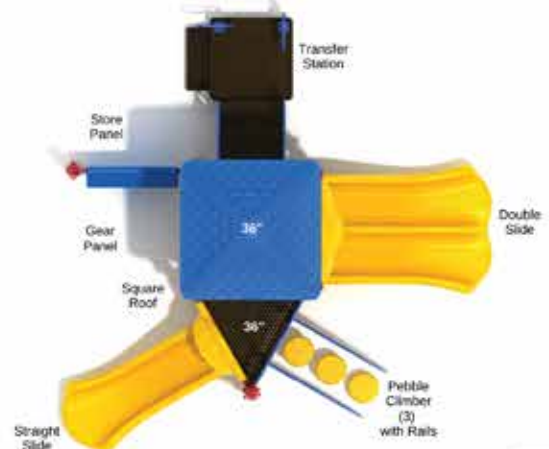

## Williamson

#PMF011

Safety Zone: 26' 4" x 26' 5"

Ages: 2 - 12 years

Child Capacity: 16 - 19

Fall Height: 3'