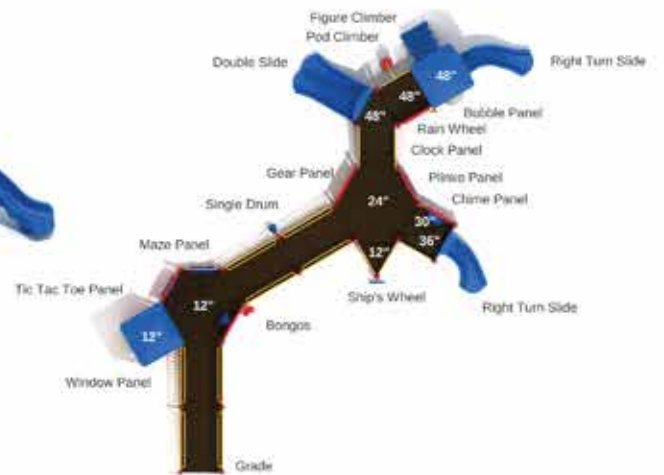

## Lincoln Lookout

#PFA005

Safety Zone: 38' 4" x 49' 2"

Ages: 5 - 12 years

Child Capacity: 56 - 64

Fall Height: 7'