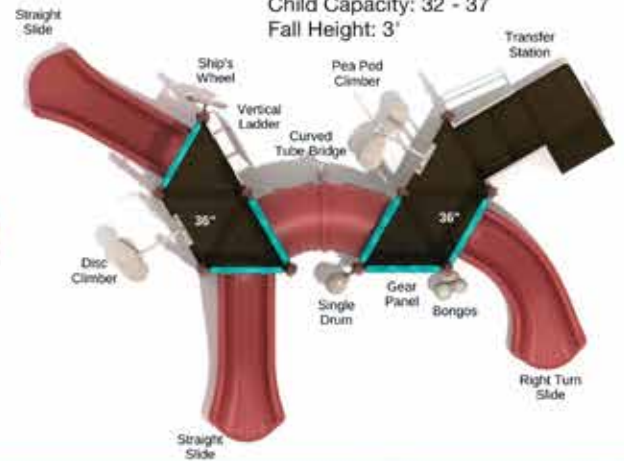

Ann Arbor

#PKP112

Safety Zone: 25' 1" x 32' 1"

Ages: 2 - 5 years

Child Capacity: 32 - 37

Fall Height: 3'