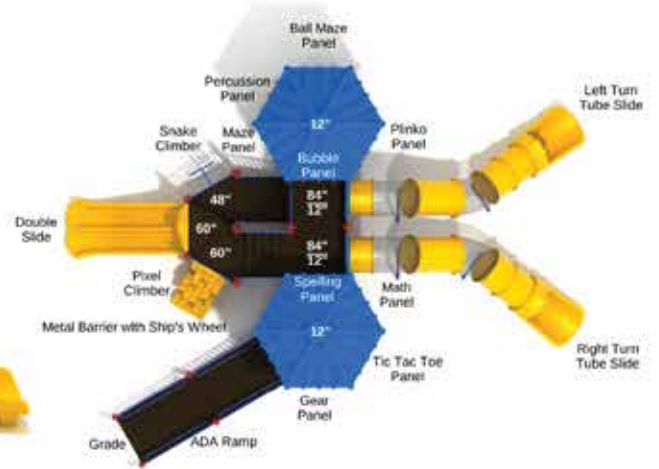

## Cypress Preserve

#PFA009

Safety Zone: 51' 5" x 52' 5"

Ages: 5 - 12 years

Child Capacity: 36 - 42

Fall Height: 7'