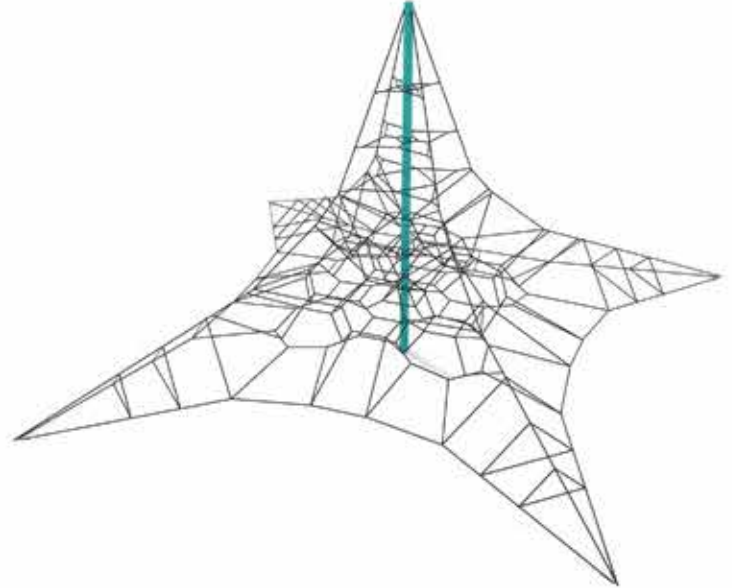

Interstellar Incline

#PFN001

Safety Zone: 30' 2" x 30' 2"
Ages: 5 - 12 years