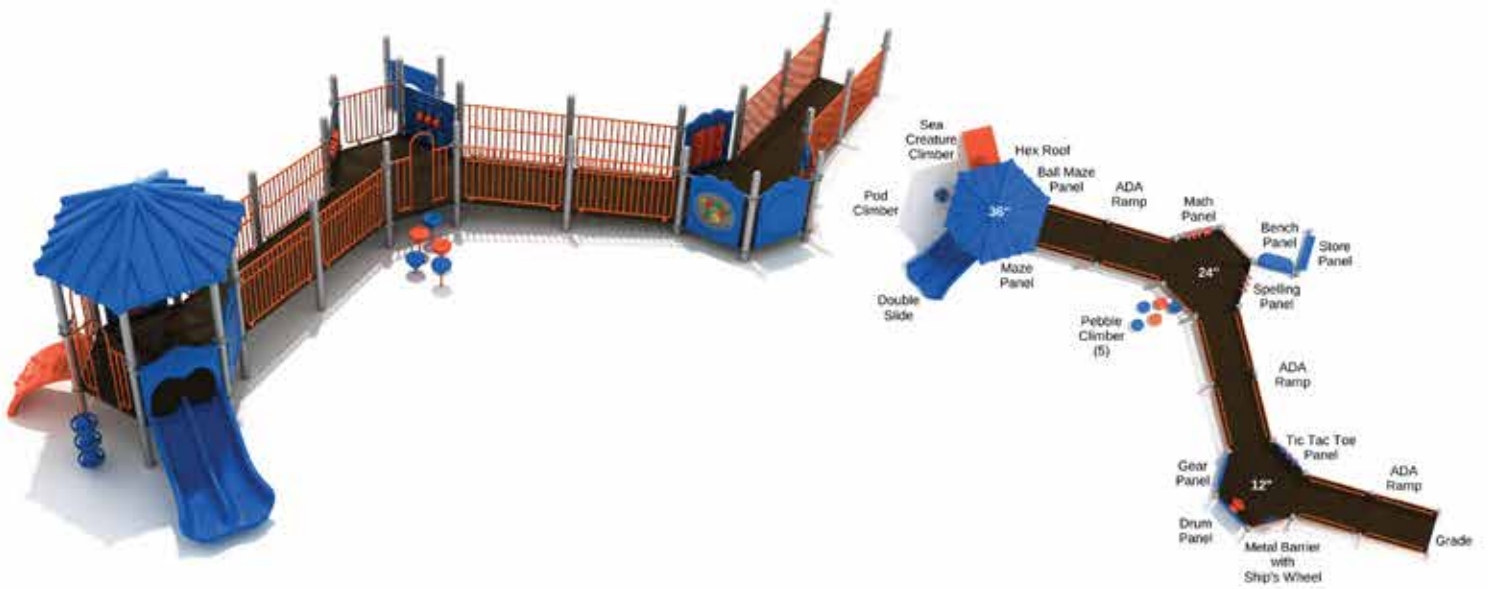

High Sierra

#PFA007

Safety Zone: 61' 7" x 38' 11"

Ages: 2 - 12 years

Child Capacity: 50 - 57

Fall Height: 3'