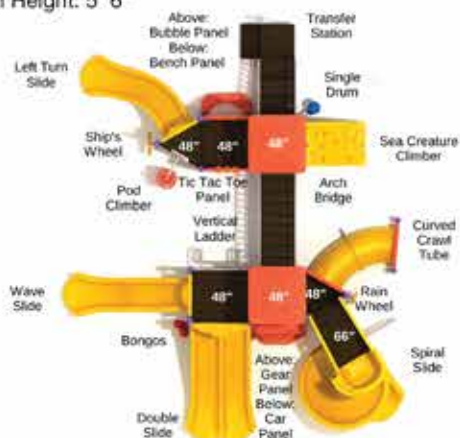

## Stamford

#PKP177

Safety Zone: 15' 6" x 17' 9"

Ages: 6 - 23 months

Child Capacity: 29 - 34

Fall Height: 2' 6"