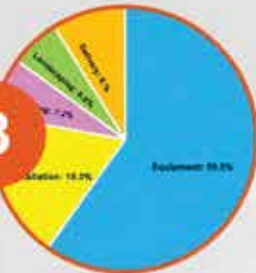

Assess Your Location

Carefully examine and measure your space to ensure that you have chosen the safest, easiest and most efficient location for your playground. You'll want to consider hazards such as retention ponds and busy roads, as well as access to amenities like parking lots, restrooms, and picnic areas. Make sure there are no overhead hazards like powerlines or large trees with hanging branches. Also consider what's underground. Call 811 and map out underground waterlines and utilities before you dig.

3