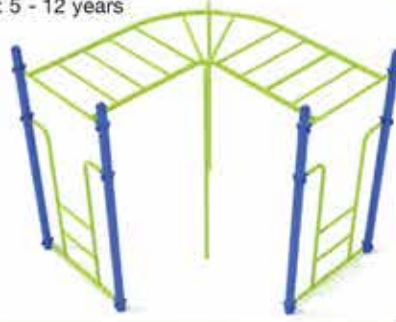

90-Degree Straight Rung Horizontal Ladder

#PTC002

Safety Zone: 19' 7" x 19' 7"
Ages: 5 - 12 years