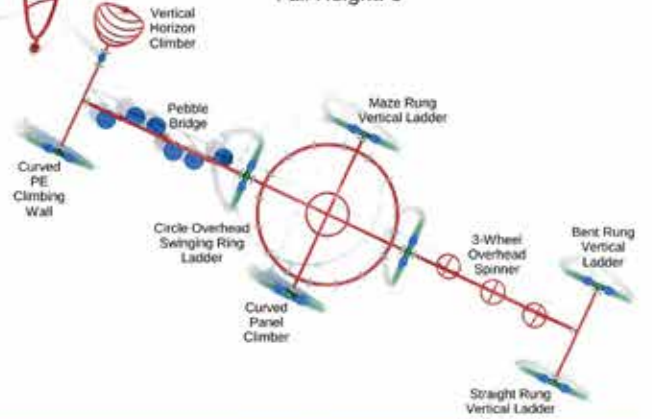

## Mount Sinai

#PGP012

Safety Zone: 25' 6" x 43' 5"

Ages: 5 - 12 years

Child Capacity: 20 - 24

Fall Height: 8'