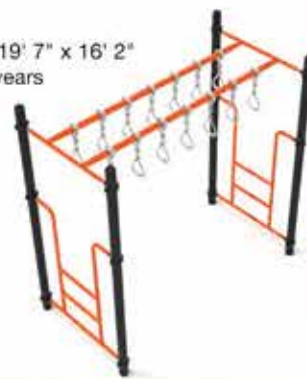

### Double Straight Swinging Ring Ladder

#PTC010

Safety Zone: 19' 7" x 16' 2"  
Ages: 5 - 12 years