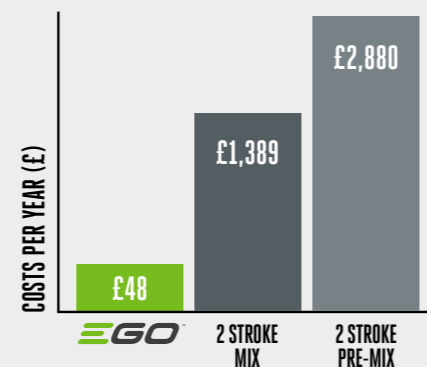

FOLD FLAT, EASY STORE DESIGN

Unlike large heavy petrol mowers, the EGO Power+ mower's fold flat design makes storage and cleaning simple

NO PETROL TO STORE

Instead, EGO's Rapid Charger refuels batteries in as little as 25 minutes – less than the run time you get from a full charge

Petrol-beating benefits...

USING 2 STROKE MIX		USING EGO POWER+	
COST PER LITRE**	£1.93	COST PER CHARGE*	£0.04
LITRES PER DAY	3	CHARGES PER DAY	5
COST PER DAY	£5.79	COST PER DAY	£0.20
COST PER MONTH	£115.80	COST PER MONTH	£4.00
USING 2 STROKE PREMIX		EGO POWER+ MONTHLY SAVINGS	
COST PER LITRE**	£4.00	Vs 2 STROKE MIX	£111.80
LITRES PER DAY	3	Vs 2 STROKE PRE MIX	£236.00
COST PER DAY	£12.00		
COST PER MONTH	£240.00		