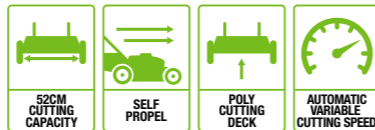

LM2102E-SP
52cm SELF PROPELLED EGO POWER+ MOWER

SUPPLIED WITH A
7.5Ah BATTERY &
RAPID CHARGER

Self propel mower with a 52cm cutting capacity and 70L collection bag