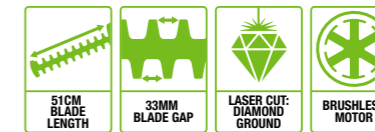

HT5100E
51cm EGO POWER+ HEDGE TRIMMER

51cm blade length, 33mm blade gap with double-sided knife-edge cutting action