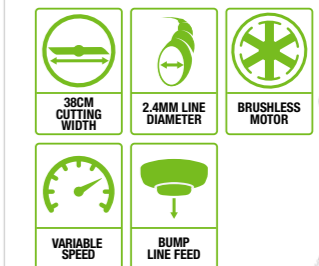

BC1500E 38cm EGO POWER+ LINE TRIMMER

Variable speed, large 38cm cutting swath with bump head line feed and easy string replacement

	ST1210E			ST1300E			ST1500E			BC1500E		
CUTTING WIDTH	30cm			33cm			38cm			38cm		
RUN TIME*	BATTERY SIZE									BATTERY SIZE		
	2.0Ah	4.0Ah	7.5Ah	2.0Ah	5.0Ah	7.5Ah	2.0Ah	5.0Ah	7.5Ah	2.0Ah	5.0Ah	7.5Ah
	Up to 35 mins	Up to 70 mins	Up to 135 mins	Up to 30 mins	Up to 60 mins	Up to 110 mins	Up to 25 mins	Up to 50 mins	Up to 90 mins	Up to 25 mins	Up to 50 mins	Up to 90 mins
SPEED CONTROL	Constant speed			Constant speed			Constant speed			Constant speed		
NO LOAD SPEEDS	7,000rpm			5,200-6,500rpm			4,000-5,800rpm			4,000-5,800rpm		
SOFT-START	Yes			Yes			Yes			Yes		
LINE DIAMETER	2.0mm			2.0mm			2.4mm			2.4mm		
LINE FEED	Bump			Bump			Bump			Bump		
DUAL LINE	Yes			Yes			Yes			Yes		
AUXILIARY HANDLE	Loop and quick adjust			Loop and quick adjust			Loop and quick adjust			Bike/bull and quick adjust		
HARNESS	N/A			N/A			Single shoulder (harness supplied)			Single shoulder (harness supplied)		
WEIGHT WITHOUT BATTERY	3.0kg			2.8kg			3.0kg			3.8kg		

*Run time may vary and depend on the battery used, charge level of battery, condition of grass, and user's operation technique.