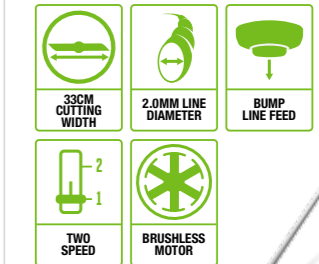

ST1300E 33cm EGO POWER+ LINE TRIMMER

Two speed, 33cm cutting swath with bump head line feed and easy string replacement