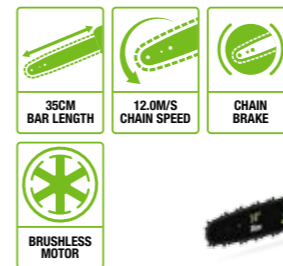

**TOOL-FREE
CHAIN TENSIONING
AND DURABLE BAR AND CHAIN**

SAFE, SUPERIOR PERFORMANCE, CUT AFTER CUT

The EGO Power+ chain saw is built tough to tackle even the hardest jobs. Trunks, logs, branches, nothing gets in its way.

The tool-free chain tensioning makes set up and adjustment simple. Check the lubrication level through the oil inspection window and you're ready to go.

It really cuts it when it comes to safety too. The chain kickback and electric brake protect you while you work. And the auto-lubrication system keeps the chain spinning freely at all times.

Plus with EGO's Arc Lithium 56v battery delivering such an impressive run time and incredible power on a single charge, it'll keep you working cut after cut after cut.

CS1400E 35cm EGO POWER+ CHAIN SAW

The CS1400E chain saw has a 35cm bar length and 12.0m/s chain speed

CS1600E 40cm EGO POWER+ CHAIN SAW

The CS1600E chain saw has a 40cm bar length and 13.5m/s chain speed

	CS1400E	CS1600E				
BLADE LENGTH	35cm	40cm				
CHAIN SPEED	12.0m/s	13.5m/s				
RUN TIME*	BATTERY SIZE					
	2.0Ah	4.0Ah	7.5Ah	2.0Ah	5.0Ah	7.5Ah
	Up to 100 cuts	Up to 220 cuts	Up to 450 cuts	Up to 100 cuts	Up to 300 cuts	Up to 450 cuts
CHAIN BAR	Oregon 144MLEA041			Oregon 164MLEA041		
CHAIN TYPE	Oregon 90PX052X			Oregon 90PX056E		
OIL RESERVOIR	150ml			150ml		
AUTOMATIC OILING	Yes; 5-10ml/min			Yes; 5-10ml/min		
CHAIN BRAKE	Yes			Yes		
SOUND PRESSURE (LpA)	86			85		
SOUND POWER (LwA)	100			99		
VIBRATION	5.3			3.2		
TOOL-FREE TENSIONING	Yes			Yes		
WEIGHT WITHOUT BATTERY	3.8kg			4.0kg		

*Run time may vary depending on the charge level of the battery and user's operation technique. Based on 100mm x 100mm cuts.