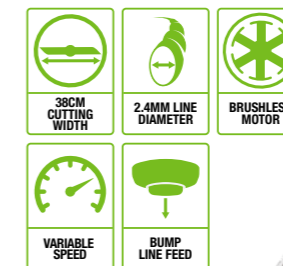

ST1500E 38cm EGO POWER+ LINE TRIMMER

Variable speed, large 38cm cutting swath with bump head line feed and easy string replacement