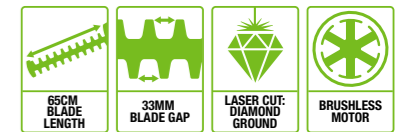

61cm blade length, 22mm blade gap with single knife-edge cutting action

HT5100E
51cm EGO POWER+ HEDGE TRIMMER

51cm blade length, 33mm blade gap with double-sided knife-edge cutting action

HT6500E
65cm EGO POWER+ HEDGE TRIMMER

65cm blade length, 33mm blade gap with double-sided knife-edge cutting action

**BALANCED,
CONTROLLED,
POWERFUL
CUTTING**

A well-balanced design for more comfortable operation, EGO Power+ hedge trimmers feature double-sided knife-edge, laser cut diamond ground blades for precise clean cuts. The two-speed selector lets you choose the right speed for every task and the large cutting capacity means you can get to work on larger hedges with thicker branches and stems.