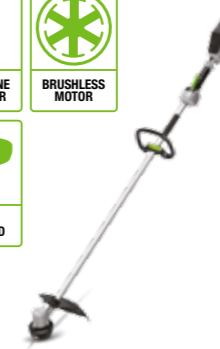

ST1500E 38cm EGO POWER+ LINE TRIMMER

Variable speed, large 38cm cutting swath with bump head line feed and easy string replacement