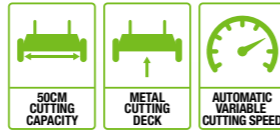

LARGE CAPACITY BAG
Spill free design for easy removal

LED HEADLIGHTS
Work further into the day

FOLDS IN SECONDS
For convenient storage and easy cleaning

LARGE DIAMETER WHEELS
For easy motion

6-POSITION SPRING LOADED DECK HEIGHT ADJUSTMENT
Set heights from 28-94mm

*Run time can vary depending on model and battery as well as condition of grass and user operating technique.

Please note: some features are not available on all models

LM2001E
49cm EGO POWER+ MOWER

SUPPLIED WITH A
4.0Ah BATTERY &
RAPID CHARGER

Featuring 2 adjustable handle heights, a 49cm cutting capacity and 60L collection bag

LM2011E
50cm EGO POWER+ MOWER

SUPPLIED WITH A
5.0Ah BATTERY &
RAPID CHARGER

With 50cm cutting capacity, automatic variable speed and 60L collection bag