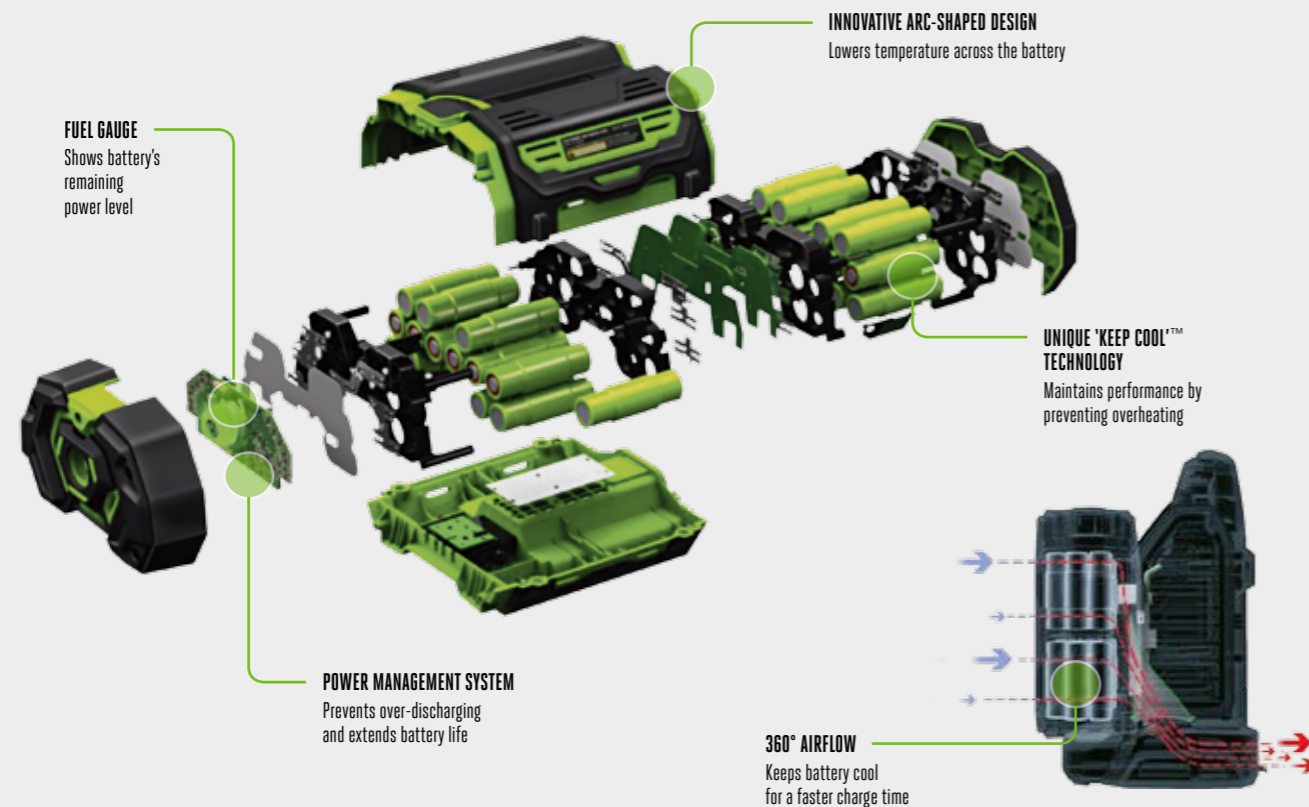

When it's time to recharge, the Rapid Charger's innovative fan system cools the battery - so it starts charging earlier and finishes sooner. As a result, the time it takes to refill the battery is often less than the run time you get from a full charge. So with 2 batteries on the go, you'll never run out of power and can keep going all day long. Plus with a range of battery sizes available from 2.0Ah to 7.5Ah, you can choose the power you need to tackle any task.