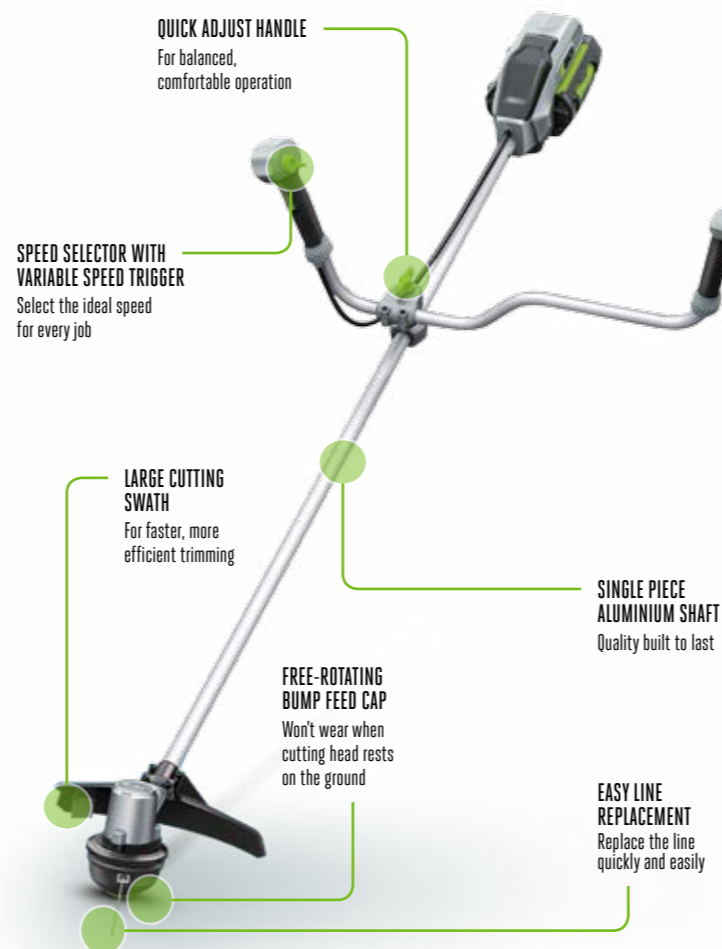

QUICK ADJUST HANDLE
For balanced, comfortable operation

SPEED SELECTOR WITH VARIABLE SPEED TRIGGER
Select the ideal speed for every job

LARGE CUTTING SWATH
For faster, more efficient trimming

FREE-ROTATING BUMP FEED CAP
Won't wear when cutting head rests on the ground

SINGLE PIECE ALUMINIUM SHAFT
Quality built to last

EASY LINE REPLACEMENT
Replace the line quickly and easily

ST1210E 30cm EGO POWER+ LINE TRIMMER

Single speed, 30cm cutting swath with bump head line feed and easy string replacement

ST1300E 33cm EGO POWER+ LINE TRIMMER

Two speed, 33cm cutting swath with bump head line feed and easy string replacement

ST1500E 38cm EGO POWER+ LINE TRIMMER

Variable speed, large 38cm cutting swath with bump head line feed and easy string replacement

BC1500E 38cm EGO POWER+ LINE TRIMMER

Variable speed, large 38cm cutting swath with bump head line feed and easy string replacement

	ST1210E			ST1300E			ST1500E			BC1500E		
CUTTING WIDTH	30cm			33cm			38cm			38cm		
RUN TIME*	BATTERY SIZE									BATTERY SIZE		
	2.0Ah	4.0Ah	7.5Ah	2.0Ah	5.0Ah	7.5Ah	2.0Ah	5.0Ah	7.5Ah	2.0Ah	5.0Ah	7.5Ah
	Up to 35 mins	Up to 70 mins	Up to 135 mins	Up to 30 mins	Up to 60 mins	Up to 110 mins	Up to 25 mins	Up to 50 mins	Up to 90 mins	Up to 25 mins	Up to 50 mins	Up to 90 mins
SPEED CONTROL	Constant speed			Constant speed			Constant speed			Constant speed		
NO LOAD SPEEDS	7,000rpm			5,200-6,500rpm			4,000-5,800rpm			4,000-5,800rpm		
SOFT-START	Yes			Yes			Yes			Yes		
LINE DIAMETER	2.0mm			2.0mm			2.4mm			2.4mm		
LINE FEED	Bump			Bump			Bump			Bump		
DUAL LINE	Yes			Yes			Yes			Yes		
AUXILIARY HANDLE	Loop and quick adjust			Loop and quick adjust			Loop and quick adjust			Bike/bull and quick adjust		
HARNESS	N/A			N/A			Single shoulder (harness supplied)			Single shoulder (harness supplied)		
WEIGHT WITHOUT BATTERY	3.0kg			2.8kg			3.0kg			3.8kg		

*Run time may vary and depend on the battery used, charge level of battery, condition of grass, and user's operation technique.