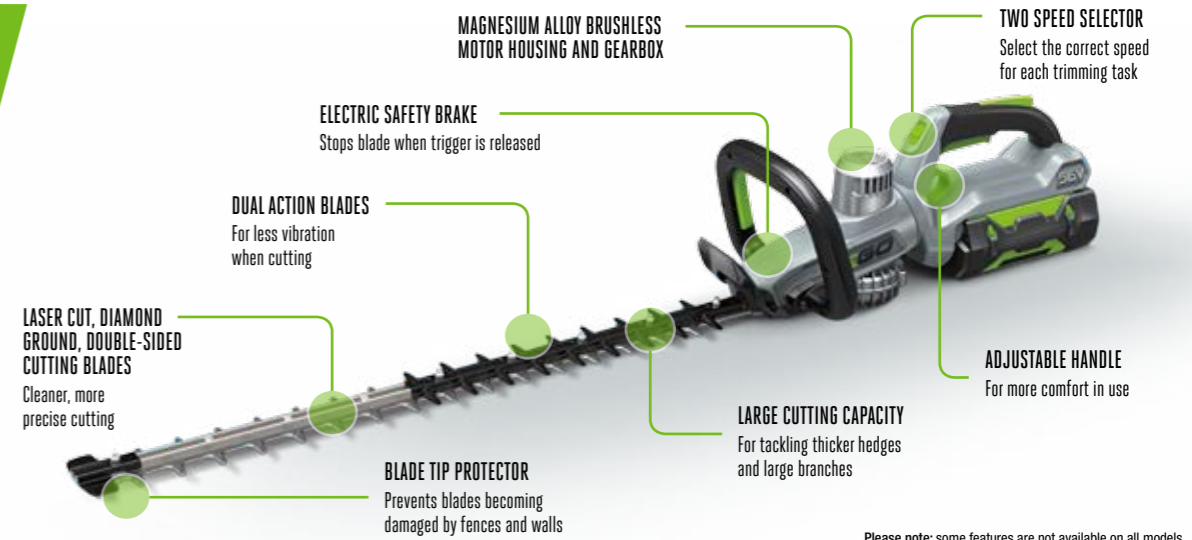

**DIAMOND GROUND
LASER CUT BLADES
FOR PRECISE CLEAN CUTS**