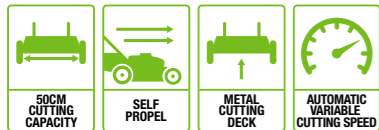

LM2014E-SP
50cm SELF PROPELLED EGO POWER+ MOWER

SUPPLIED WITH A
6.0Ah BATTERY &
RAPID CHARGER

Self propel mower with a 50cm cutting capacity and 60L collection bag