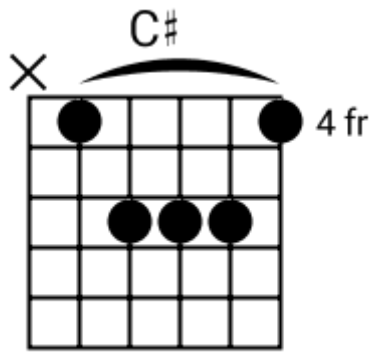

Urban Ballads - Chord Diagrams

Track 9