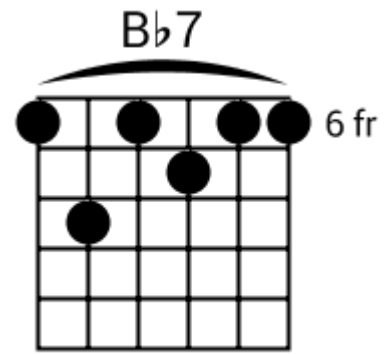

G# Bb Cm G# Bb Cm

Track 7 Fm BPM 073

Urban Ballads

www.jamtracksguitar.com

www.guitarteam.nl

Fm F# Fm F#

A musical staff in 4/4 time, starting with a treble clef and a 4. The staff is divided into four measures. Each measure contains a series of eight diagonal slashes (// // // // // // // //), representing a rhythmic pattern. Above the staff, the chords Fm, F#, Fm, and F# are written above the first, second, third, and fourth measures respectively.

C# Fm D# G# Bbm G# C# Cm Bbm G#

C# Fm D# G# Bbm G# C# Cm Bbm G#

Urban Ballads - Chord Diagrams

Track 1

Urban Ballads - Chord Diagrams

Track 2

Urban Ballads - Chord Diagrams

Track 3