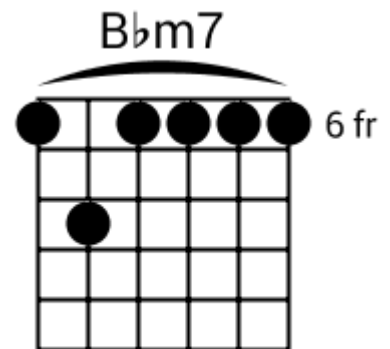

Urban Ballads - Chord Diagrams

Track 5