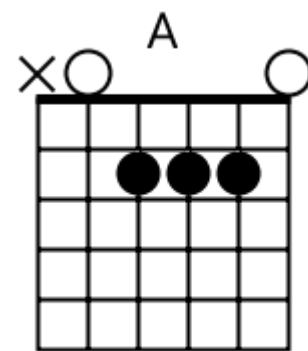

Urban Ballads - Chord Diagrams

Track 4