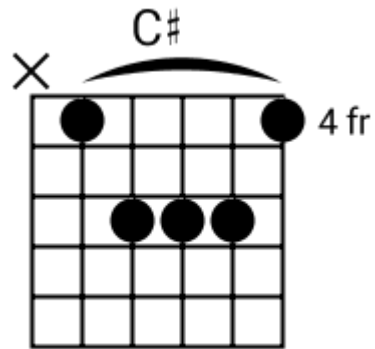

Urban Ballads - Chord Diagrams

Track 5