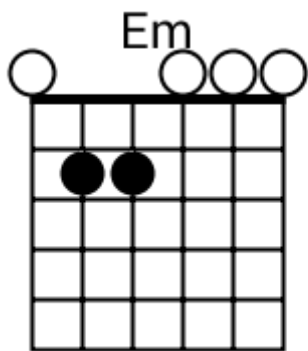

Urban Ballads - Chord Diagrams

Track 4