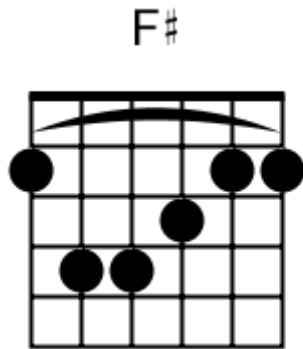

Urban Ballads - Chord Diagrams

Track 5