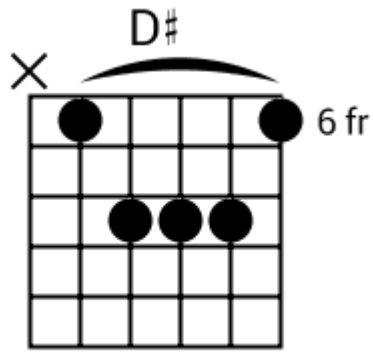

Urban Ballads - Chord Diagrams

Track 9