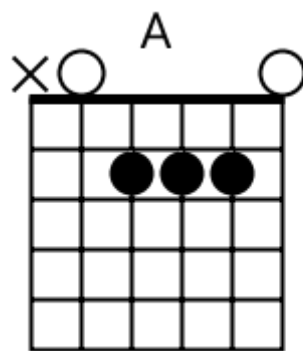

G# Bb Cm G# Bb Cm

Track 7 Fm BPM 073

Urban Ballads

www.jamtracksguitar.com

www.guitarteam.nl

Fm F# Fm F#

A musical staff in 4/4 time, starting with a treble clef and a 4. The staff is divided into four measures. Each measure contains a series of eight diagonal slashes (// // // // // // // //), representing a rhythmic pattern. Above the staff, the chords Fm, F#, Fm, and F# are written above the first, second, third, and fourth measures respectively.

C# Fm D# G# Bbm G# C# Cm Bbm G#

C# Fm D# G# Bbm G# C# Cm Bbm G#

Urban Ballads - Chord Diagrams

Track 1

Urban Ballads - Chord Diagrams

Track 2

Urban Ballads - Chord Diagrams

Track 3