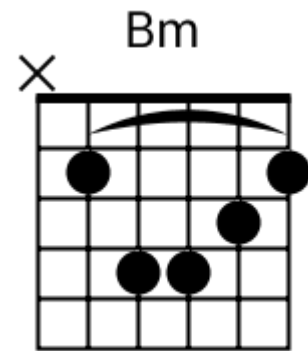

Urban Ballads - Chord Diagrams

Track 4