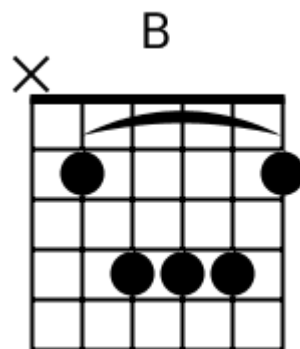

Urban Ballads - Chord Diagrams

Track 5