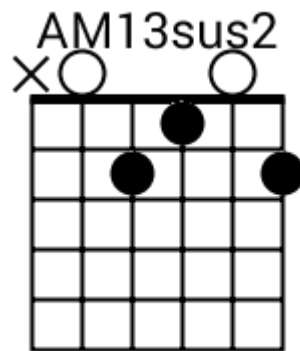

Urban Ballads - Chord Diagrams

Track 1