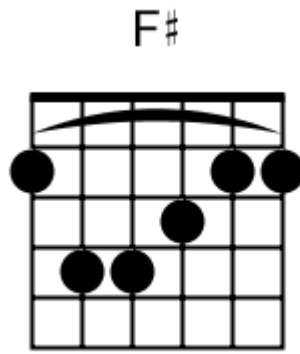

G# Bb Cm G# Bb Cm

Track 7 Fm BPM 073

Urban Ballads

www.jamtracksguitar.com

www.guitarteam.nl

Fm F# Fm F#

A musical staff in 4/4 time, starting with a treble clef and a 4. The staff is divided into four measures. Each measure contains a series of eight diagonal slashes (// // // // // // // //), representing a rhythmic pattern. Above the staff, the chords Fm, F#, Fm, and F# are written above the first, second, third, and fourth measures respectively.

Urban Ballads - Chord Diagrams

Track 4

Urban Ballads - Chord Diagrams

Track 5

Urban Ballads - Chord Diagrams

Track 6

Urban Ballads - Chord Diagrams

Track 7