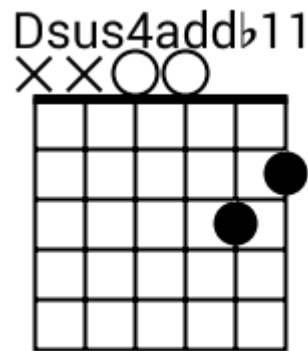

Urban Ballads - Chord Diagrams

Track 4