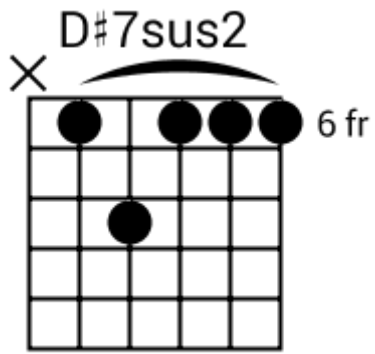

Urban Ballads - Chord Diagrams

Track 3