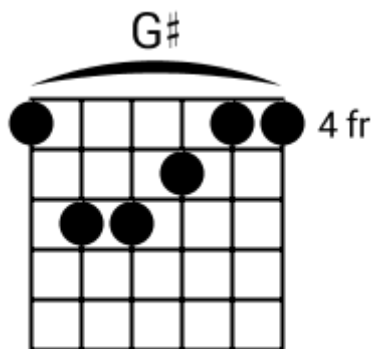

Urban Ballads - Chord Diagrams

Track 5