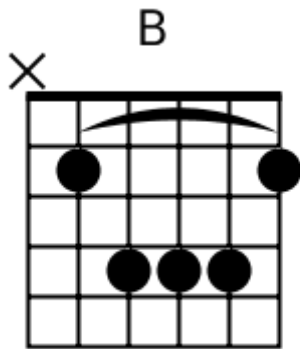

Urban Ballads - Chord Diagrams

Track 8