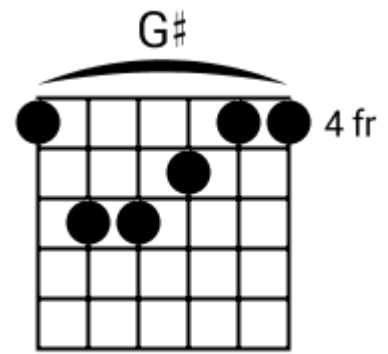

G# Bb Cm G# Bb Cm

Track 7 Fm BPM 073

Urban Ballads

www.jamtracksguitar.com

www.guitarteam.nl

Fm F# Fm F#

A musical staff in 4/4 time, starting with a treble clef and a 4. The staff is divided into four measures. Each measure contains a series of eight diagonal slashes (// // // // // // // //), representing a rhythmic pattern. Above the staff, the chords Fm, F#, Fm, and F# are written above the first, second, third, and fourth measures respectively.

C# Fm D# G# Bbm G# C# Cm Bbm G#

C# Fm D# G# Bbm G# C# Cm Bbm G#

Urban Ballads - Chord Diagrams

Track 1

Urban Ballads - Chord Diagrams

Track 2

Urban Ballads - Chord Diagrams

Track 3