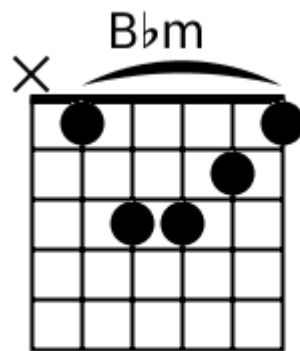

G# Bb Cm G# Bb Cm

Track 7 Fm BPM 073

Urban Ballads

www.jamtracksguitar.com

www.guitarteam.nl

Fm F# Fm F#

A musical staff in 4/4 time, starting with a treble clef and a 4. The staff is divided into four measures. Each measure contains a series of eight diagonal slashes (// // // // // // // //), representing a rhythmic pattern. Above the staff, the chords Fm, F#, Fm, and F# are written above the first, second, third, and fourth measures respectively.

C# Fm D# G# Bbm G# C# Cm Bbm G#

C# Fm D# G# Bbm G# C# Cm Bbm G#

Urban Ballads - Chord Diagrams

Track 1

Urban Ballads - Chord Diagrams

Track 2

Urban Ballads - Chord Diagrams

Track 3