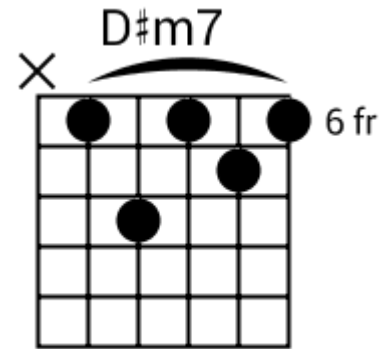

Urban Ballads - Chord Diagrams

Track 5