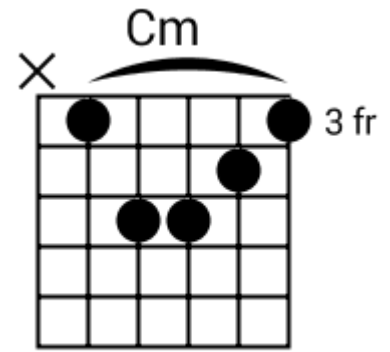

Urban Ballads - Chord Diagrams

Track 9