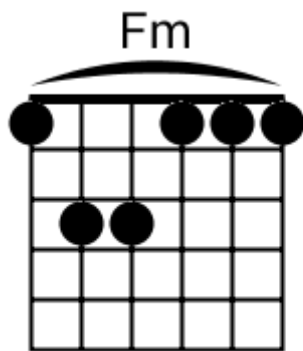

G# Bb Cm G# Bb Cm

Track 7 Fm BPM 073

Urban Ballads

www.jamtracksguitar.com

www.guitarteam.nl

Fm F# Fm F#

A musical staff in 4/4 time, starting with a treble clef and a 4. The staff is divided into four measures. Each measure contains a series of eight diagonal slashes (// // // // // // // //), representing a rhythmic pattern. Above the staff, the chords Fm, F#, Fm, and F# are written above the first, second, third, and fourth measures respectively.

C# Fm D# G# Bbm G# C# Cm Bbm G#

C# Fm D# G# Bbm G# C# Cm Bbm G#

Urban Ballads - Chord Diagrams

Track 1

Urban Ballads - Chord Diagrams

Track 2

Urban Ballads - Chord Diagrams

Track 3