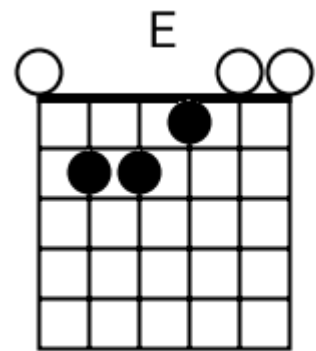

G# Bb Cm G# Bb Cm

Track 7 Fm BPM 073

Urban Ballads

www.jamtracksguitar.com

www.guitarteam.nl

Fm F# Fm F#

A musical staff in 4/4 time, starting with a treble clef and a 4. The staff is divided into four measures. Each measure contains a series of eight diagonal slashes (// // // // // // // //), representing a rhythmic pattern. Above the staff, the chords Fm, F#, Fm, and F# are written above the first, second, third, and fourth measures respectively.

C# Fm D# G# Bbm G# C# Cm Bbm G#

C# Fm D# G# Bbm G# C# Cm Bbm G#

Urban Ballads - Chord Diagrams

Track 1

Urban Ballads - Chord Diagrams

Track 2

Urban Ballads - Chord Diagrams

Track 3