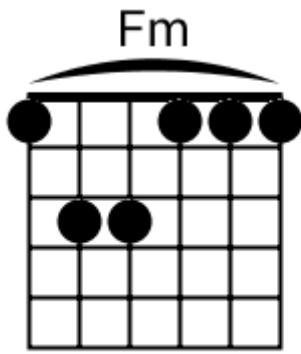

G# Bb Cm G# Bb Cm

Track 7 Fm BPM 073

Urban Ballads

www.jamtracksguitar.com

www.guitarteam.nl

Fm F# Fm F#

A musical staff in 4/4 time, starting with a treble clef and a 4. The staff is divided into four measures. Each measure contains a series of eight diagonal slashes (// // // // // // // //), representing a rhythmic pattern. Above the staff, the chords Fm, F#, Fm, and F# are written above the first, second, third, and fourth measures respectively.

Urban Ballads - Chord Diagrams

Track 4

Urban Ballads - Chord Diagrams

Track 5

Urban Ballads - Chord Diagrams

Track 6

Urban Ballads - Chord Diagrams

Track 7