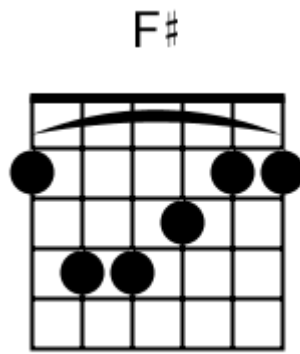

G# Bb Cm G# Bb Cm

Track 7 Fm BPM 073

Urban Ballads

www.jamtracksguitar.com

www.guitarteam.nl

Fm F# Fm F#

A musical staff in 4/4 time, starting with a treble clef and a 4. The staff is divided into four measures. Each measure contains a series of eight diagonal slashes (// // // // // // // //), representing a rhythmic pattern. Above the staff, the chords Fm, F#, Fm, and F# are written above the first, second, third, and fourth measures respectively.

C# Fm D# G# Bbm G# C# Cm Bbm G#

C# Fm D# G# Bbm G# C# Cm Bbm G#

Urban Ballads - Chord Diagrams

Track 1

Urban Ballads - Chord Diagrams

Track 2

Urban Ballads - Chord Diagrams

Track 3