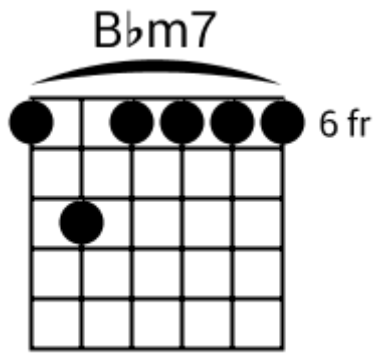

G# Bb Cm G# Bb Cm

Track 7 Fm BPM 073

Urban Ballads

www.jamtracksguitar.com

www.guitarteam.nl

Fm F# Fm F#

A musical staff in 4/4 time, starting with a treble clef and a 4. The staff is divided into four measures. Each measure contains a series of eight diagonal slashes (// // // // // // // //), representing a rhythmic pattern. Above the staff, the chords Fm, F#, Fm, and F# are written above the first, second, third, and fourth measures respectively.

C# Fm D# G# Bbm G# C# Cm Bbm G#

C# Fm D# G# Bbm G# C# Cm Bbm G#

Urban Ballads - Chord Diagrams

Track 1

Urban Ballads - Chord Diagrams

Track 2

Urban Ballads - Chord Diagrams

Track 3