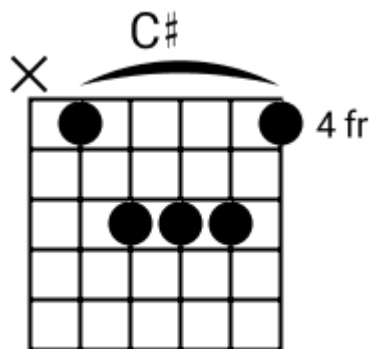

Urban Ballads - Chord Diagrams

Track 8