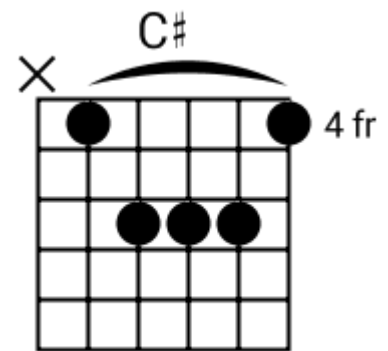

G# Bb Cm G# Bb Cm

Track 7 Fm BPM 073

Urban Ballads

www.jamtracksguitar.com

www.guitarteam.nl

Fm F# Fm F#

A musical staff in 4/4 time, starting with a treble clef and a 4. The staff is divided into four measures. Each measure contains a series of eight diagonal slashes (// // // // // // // //), representing a rhythmic pattern. Above the staff, the chords Fm, F#, Fm, and F# are written above the first, second, third, and fourth measures respectively.

C# Fm D# G# Bbm G# C# Cm Bbm G#

C# Fm D# G# Bbm G# C# Cm Bbm G#

Urban Ballads - Chord Diagrams

Track 1

Urban Ballads - Chord Diagrams

Track 2

Urban Ballads - Chord Diagrams

Track 3