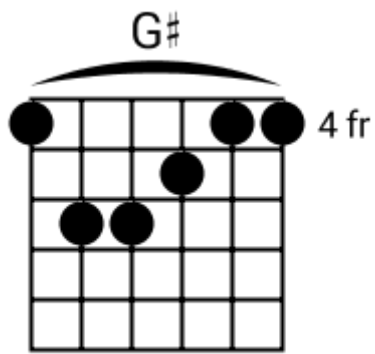

G# Bb Cm G# Bb Cm

Track 7 Fm BPM 073

Urban Ballads

www.jamtracksguitar.com

www.guitarteam.nl

Fm F# Fm F#

A musical staff in 4/4 time, starting with a treble clef and a 4. The staff is divided into four measures. Each measure contains a series of eight diagonal slashes (// // // // // // // //), representing a rhythmic pattern. Above the staff, the chords Fm, F#, Fm, and F# are written above the first, second, third, and fourth measures respectively.

Urban Ballads - Chord Diagrams

Track 4

Urban Ballads - Chord Diagrams

Track 5

Urban Ballads - Chord Diagrams

Track 6

Urban Ballads - Chord Diagrams

Track 7