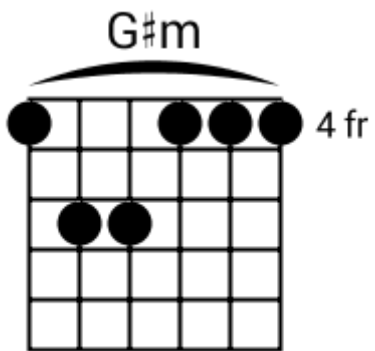

G# Bb Cm G# Bb Cm

Track 7 Fm BPM 073

Urban Ballads

www.jamtracksguitar.com

www.guitarteam.nl

Fm F# Fm F#

A musical staff in 4/4 time, starting with a treble clef and a 4. The staff is divided into four measures. Each measure contains a series of eight diagonal slashes (// // // // // // // //), representing a rhythmic pattern. Above the staff, the chords Fm, F#, Fm, and F# are written above the first, second, third, and fourth measures respectively.

C# Fm D# G# Bbm G# C# Cm Bbm G#

C# Fm D# G# Bbm G# C# Cm Bbm G#

Urban Ballads - Chord Diagrams

Track 1

Urban Ballads - Chord Diagrams

Track 2

Urban Ballads - Chord Diagrams

Track 3