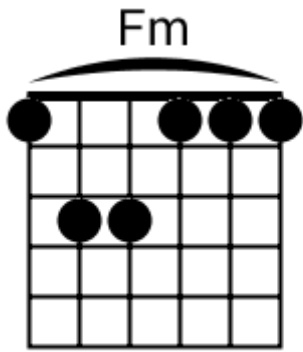

Urban Ballads - Chord Diagrams

Track 9