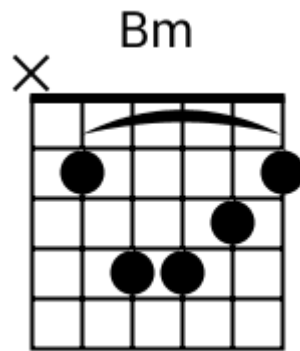

G# Bb Cm G# Bb Cm

Track 7 Fm BPM 073

Urban Ballads

www.jamtracksguitar.com

www.guitarteam.nl

Fm F# Fm F#

A musical staff in 4/4 time, starting with a treble clef and a 4. The staff is divided into four measures. Each measure contains a series of eight diagonal slashes (// // // // // // // //), representing a rhythmic pattern. Above the staff, the chords Fm, F#, Fm, and F# are written above the first, second, third, and fourth measures respectively.

C# Fm D# G# Bbm G# C# Cm Bbm G#

C# Fm D# G# Bbm G# C# Cm Bbm G#

Urban Ballads - Chord Diagrams

Track 1

Urban Ballads - Chord Diagrams

Track 2

Urban Ballads - Chord Diagrams

Track 3