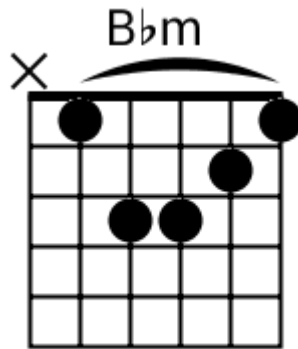

Urban Ballads - Chord Diagrams

Track 8