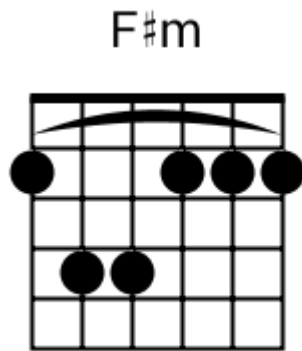

Urban Ballads - Chord Diagrams

Track 4