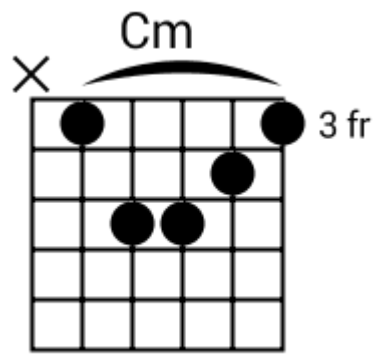

Urban Ballads - Chord Diagrams

Track 6