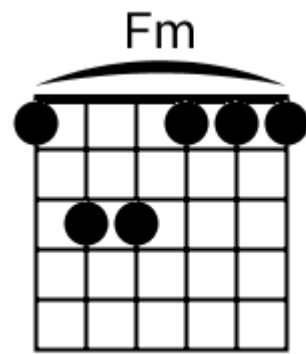

G# Bb Cm G# Bb Cm

Track 7 Fm BPM 073

Urban Ballads

www.jamtracksguitar.com

www.guitarteam.nl

Fm F# Fm F#

A musical staff in 4/4 time, starting with a treble clef and a 4. The staff is divided into four measures. Each measure contains a series of eight diagonal slashes (// // // // // // // //), representing a rhythmic pattern. Above the staff, the chords Fm, F#, Fm, and F# are written above the first, second, third, and fourth measures respectively.

Urban Ballads - Chord Diagrams

Track 4

Urban Ballads - Chord Diagrams

Track 5

Urban Ballads - Chord Diagrams

Track 6

Urban Ballads - Chord Diagrams

Track 7