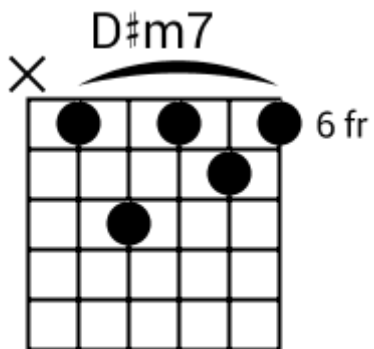

Urban Ballads - Chord Diagrams

Track 8