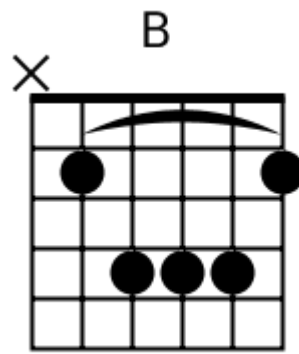

G# Bb Cm G# Bb Cm

Track 7 Fm BPM 073

Urban Ballads

www.jamtracksguitar.com

www.guitarteam.nl

Fm F# Fm F#

A musical staff in 4/4 time, starting with a treble clef and a 4. The staff is divided into four measures. Each measure contains a series of eight diagonal slashes (// // // // // // // //), representing a rhythmic pattern. Above the staff, the chords Fm, F#, Fm, and F# are written above the first, second, third, and fourth measures respectively.

C# Fm D# G# Bbm G# C# Cm Bbm G#

C# Fm D# G# Bbm G# C# Cm Bbm G#

Urban Ballads - Chord Diagrams

Track 1

Urban Ballads - Chord Diagrams

Track 2

Urban Ballads - Chord Diagrams

Track 3