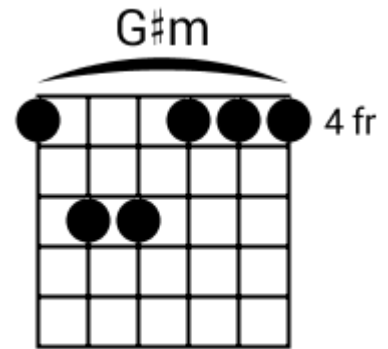

Urban Ballads - Chord Diagrams

Track 8