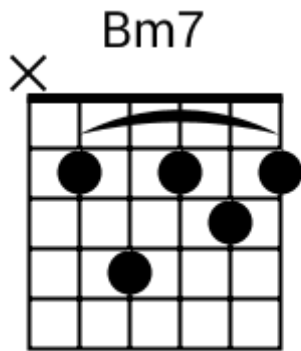

Urban Ballads - Chord Diagrams

Track 4