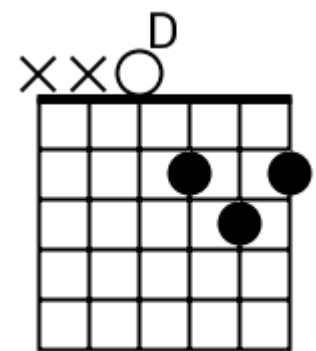

G# Bb Cm G# Bb Cm

Track 7 Fm BPM 073

Urban Ballads

www.jamtracksguitar.com

www.guitarteam.nl

Fm F# Fm F#

A musical staff in 4/4 time, starting with a treble clef and a 4. The staff is divided into four measures. Each measure contains a series of eight diagonal slashes (// // // // // // // //), representing a rhythmic pattern. Above the staff, the chords Fm, F#, Fm, and F# are written above the first, second, third, and fourth measures respectively.

C# Fm D# G# Bbm G# C# Cm Bbm G#

C# Fm D# G# Bbm G# C# Cm Bbm G#

Urban Ballads - Chord Diagrams

Track 1

Urban Ballads - Chord Diagrams

Track 2

Urban Ballads - Chord Diagrams

Track 3