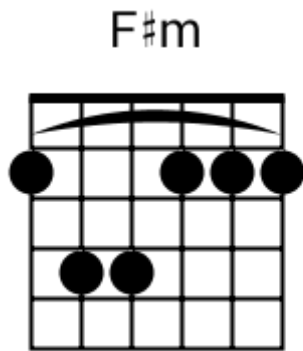

G# Bb Cm G# Bb Cm

Track 7 Fm BPM 073

Urban Ballads

www.jamtracksguitar.com

www.guitarteam.nl

Fm F# Fm F#

A musical staff in 4/4 time, starting with a treble clef and a 4. The staff is divided into four measures. Each measure contains a series of eight diagonal slashes (// // // // // // // //), representing a rhythmic pattern. Above the staff, the chords Fm, F#, Fm, and F# are written above the first, second, third, and fourth measures respectively.

C# Fm D# G# Bbm G# C# Cm Bbm G#

C# Fm D# G# Bbm G# C# Cm Bbm G#

Urban Ballads - Chord Diagrams

Track 1

Urban Ballads - Chord Diagrams

Track 2

Urban Ballads - Chord Diagrams

Track 3