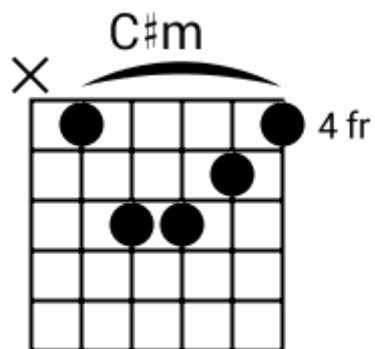

Urban Ballads - Chord Diagrams

Track 1