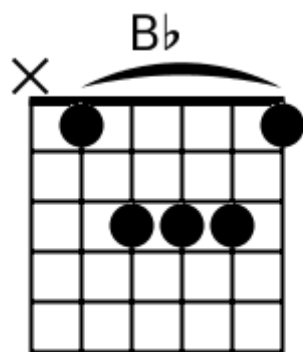

Urban Ballads - Chord Diagrams

Track 6