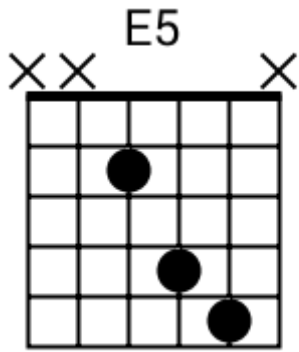

Track 1 E Bpm 095

Southern Rock

www.jamtracksguitar.com
www.guitarteam.nl

E5 Dsus2 E5 A E5 Dsus2 E5 A

The image shows a musical staff with a treble clef and a 4/4 time signature. The staff is divided into four measures, each containing a series of diagonal slashes representing a rhythmic pattern. Above the staff, the chord names E5, Dsus2, E5, A, E5, Dsus2, E5, and A are aligned with the measures.

A A A A (5)

A A A G# G F# F E C G

-> (2)

Track 10 A Bpm 124

Southern Rock

www.jamtracksguitar.com
www.guitarteam.nl

A A A A

intro

A A A A

verse

D A G D

chorus

D A G G

A A A A

bridge

A A A A

A A A A

verse 2

A A A A

Southern Rock - Chord Diagrams

Track 1

Southern Rock - Chord Diagrams

Track 2

Southern Rock - Chord Diagrams