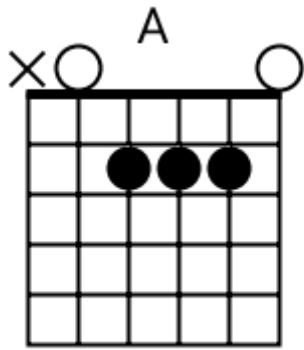

Track 1 E Bpm 095

Southern Rock

www.jamtracksguitar.com
www.guitarteam.nl

E5 Dsus2 E5 A E5 Dsus2 E5 A

The image shows a musical staff with a treble clef and a 4/4 time signature. The staff is divided into four measures, each containing a series of diagonal slashes representing a rhythmic pattern. Above the staff, the chord names E5, Dsus2, E5, A, E5, Dsus2, E5, and A are aligned with the measures.

A A A A

verse

D A G D

chorus

D A G G

A A A A

bridge

A A A A

A A A A

verse 2

A A A A

Southern Rock - Chord Diagrams

Track 1

Southern Rock - Chord Diagrams

Track 2

Southern Rock - Chord Diagrams

Track 3

Southern Rock - Chord Diagrams

Track 4

Southern Rock - Chord Diagrams

Track 5

Southern Rock - Chord Diagrams

Track 6

Southern Rock - Chord Diagrams