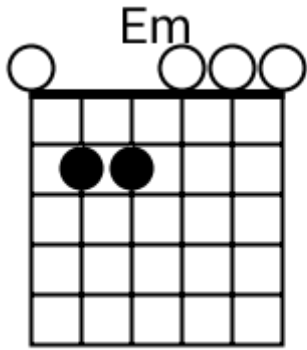

Track 1 E Bpm 095

Southern Rock

www.jamtracksguitar.com
www.guitarteam.nl

E5 Dsus2 E5 A E5 Dsus2 E5 A

The image shows a musical staff with a treble clef and a 4/4 time signature. The staff is divided into four measures, each containing a series of diagonal slashes representing a rhythmic pattern. Above the staff, the chord names E5, Dsus2, E5, A, E5, Dsus2, E5, and A are aligned with the measures.

A A A A

verse

D A G D

chorus

D A G G

A A A A

bridge

A A A A

A A A A

verse 2

A A A A

Southern Rock - Chord Diagrams

Track 1

Southern Rock - Chord Diagrams

Track 2

Southern Rock - Chord Diagrams

Track 3

Southern Rock - Chord Diagrams

Track 4

Southern Rock - Chord Diagrams

Track 5

Southern Rock - Chord Diagrams

Track 6

Southern Rock - Chord Diagrams