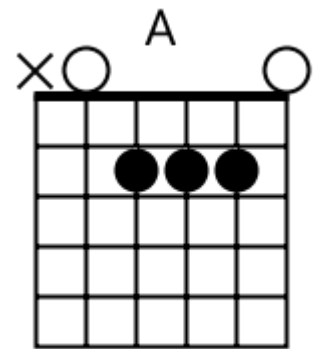

Track 1 E Bpm 095

Southern Rock

www.jamtracksguitar.com
www.guitarteam.nl

E5 Dsus2 E5 A E5 Dsus2 E5 A

The image shows a musical staff with a treble clef and a 4/4 time signature. The staff is divided into four measures, each containing a series of diagonal slashes representing a rhythmic pattern. Above the staff, the chord names E5, Dsus2, E5, A, E5, Dsus2, E5, and A are aligned with the measures.

A A A A

verse

D A G D

chorus

D A G G

A A A A

bridge

A A A A

A A A A

verse 2

A A A A

Southern Rock - Chord Diagrams

Track 1

Southern Rock - Chord Diagrams

Track 2

Southern Rock - Chord Diagrams

Track 3

Southern Rock - Chord Diagrams

Track 4

Southern Rock - Chord Diagrams

Track 5

Southern Rock - Chord Diagrams

Track 6

Southern Rock - Chord Diagrams