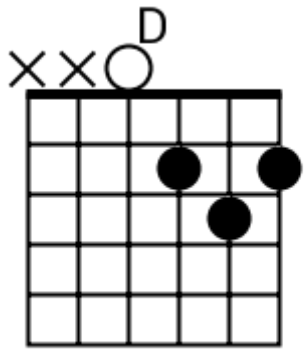

Track 1 E Bpm 095

Southern Rock

www.jamtracksguitar.com
www.guitarteam.nl

E5 Dsus2 E5 A E5 Dsus2 E5 A

The image shows a musical staff with a treble clef and a 4/4 time signature. The staff is divided into four measures, each containing a series of diagonal slashes representing a rhythmic pattern. Above the staff, the chord names E5, Dsus2, E5, A, E5, Dsus2, E5, and A are aligned with the measures.

A A A A

verse

D A G D

chorus

D A G G

A A A A

bridge

A A A A

A A A A

verse 2

A A A A

Southern Rock - Chord Diagrams

Track 1

Southern Rock - Chord Diagrams

Track 2

Southern Rock - Chord Diagrams

Track 3

Southern Rock - Chord Diagrams

Track 4

Southern Rock - Chord Diagrams

Track 5

Southern Rock - Chord Diagrams

Track 6

Southern Rock - Chord Diagrams