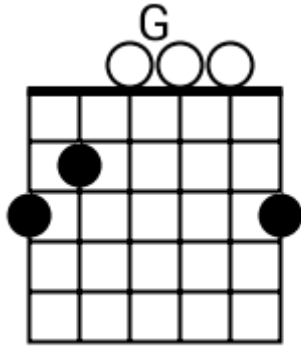

Southern Rock - Chord Diagrams

Track 8