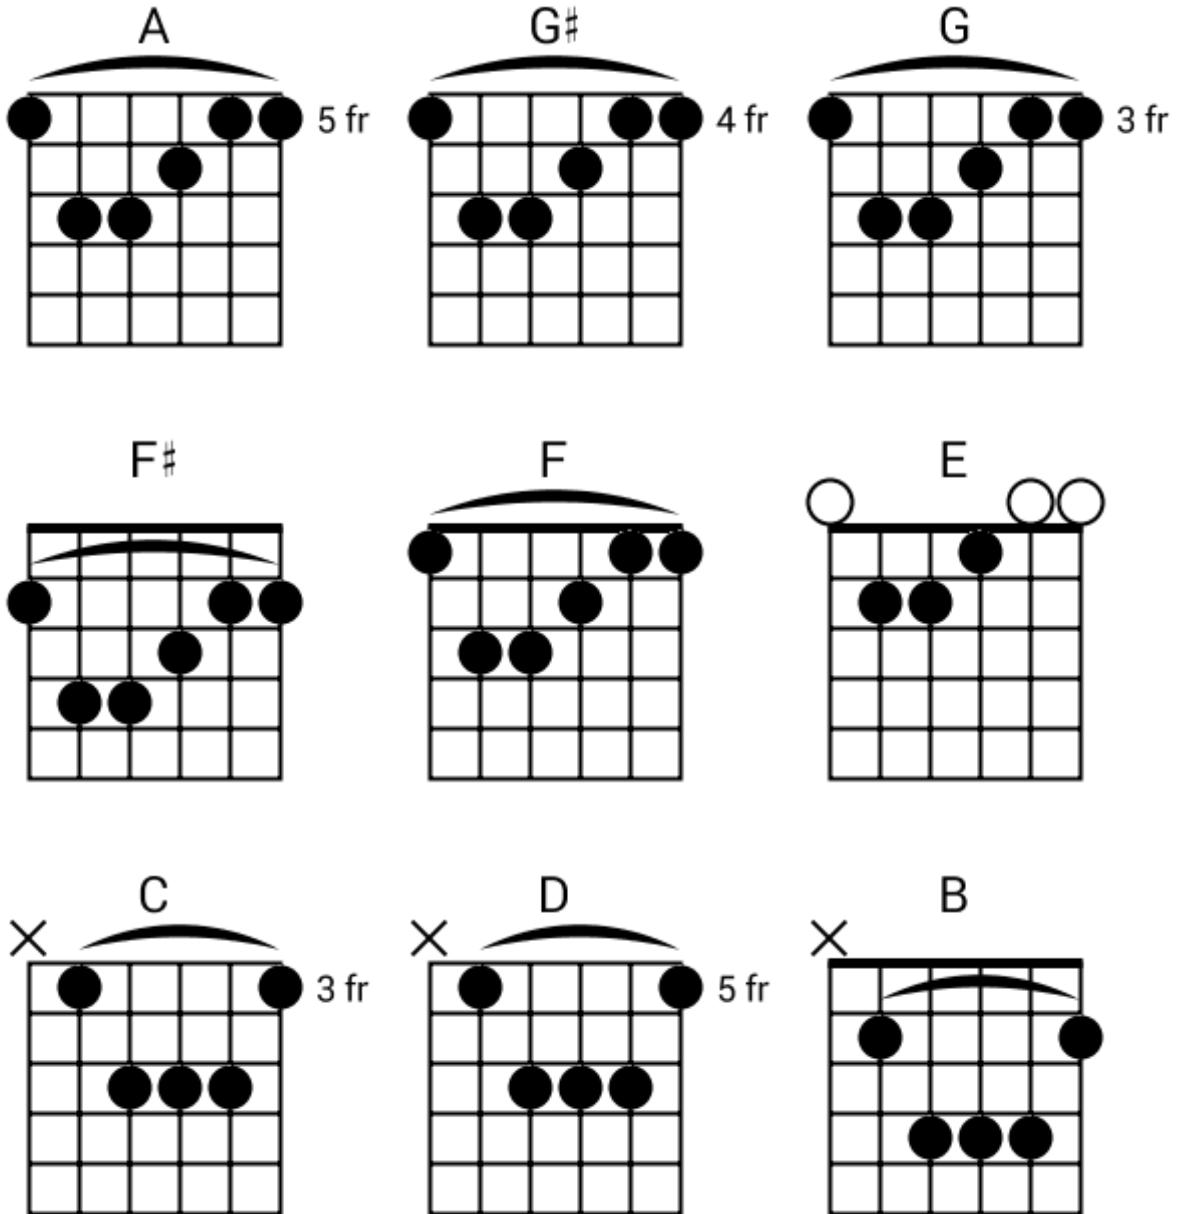

Track 1 E Bpm 095

Southern Rock

www.jamtracksguitar.com
www.guitarteam.nl

E5 Dsus2 E5 A E5 Dsus2 E5 A

The image shows a musical staff with a treble clef and a 4/4 time signature. The staff is divided into four measures, each containing a series of diagonal slashes representing a rhythmic pattern. Above the staff, the chord names E5, Dsus2, E5, A, E5, Dsus2, E5, and A are aligned with the measures.

A A A A

verse 2

A A A A

Southern Rock - Chord Diagrams

Track 1

Southern Rock - Chord Diagrams

Track 2

Southern Rock - Chord Diagrams

Track 3

Southern Rock - Chord Diagrams

Track 4

Southern Rock - Chord Diagrams

Track 5

Southern Rock - Chord Diagrams

Track 6

Southern Rock - Chord Diagrams

Track 7

Southern Rock - Chord Diagrams

Track 8

Southern Rock - Chord Diagrams

Track 9

Southern Rock - Chord Diagrams

Track 10