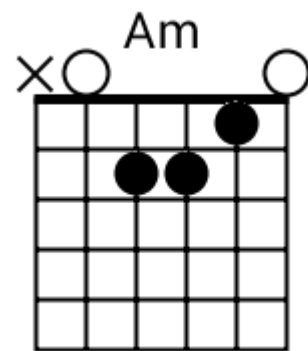

Track 1 E Bpm 095

Southern Rock

www.jamtracksguitar.com
www.guitarteam.nl

E5 Dsus2 E5 A E5 Dsus2 E5 A

The image shows a musical staff with a treble clef and a 4/4 time signature. The staff is divided into four measures, each containing a series of diagonal slashes representing a rhythmic pattern. Above the staff, the chord names E5, Dsus2, E5, A, E5, Dsus2, E5, and A are aligned with the measures.

A A A A (5)

A A A G# G F# F E C G

-> (2)

Track 10 A Bpm 124

Southern Rock

www.jamtracksguitar.com
www.guitarteam.nl

A A A A

intro

A A A A

verse

D A G D

chorus

D A G G

A A A A

bridge

A A A A

A A A A

verse 2

A A A A

Southern Rock - Chord Diagrams

Track 1

Southern Rock - Chord Diagrams

Track 2

Southern Rock - Chord Diagrams