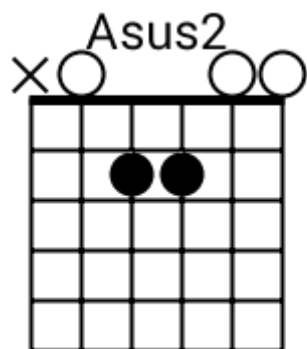

Southern Rock - Chord Diagrams

Track 3