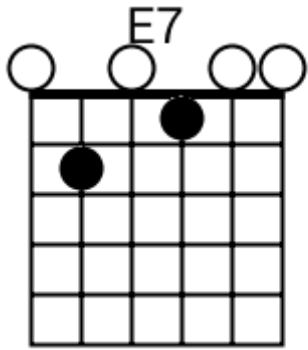

Track 1 E Bpm 095

Southern Rock

www.jamtracksguitar.com
www.guitarteam.nl

E5 Dsus2 E5 A E5 Dsus2 E5 A

The image shows a musical staff with a treble clef and a 4/4 time signature. The staff is divided into four measures, each containing a series of diagonal slashes representing a rhythmic pattern. Above the staff, the chord names E5, Dsus2, E5, A, E5, Dsus2, E5, and A are aligned with the measures.

A A A A

verse

D A G D

chorus

D A G G

A A A A

bridge

A A A A

A A A A

verse 2

A A A A

Southern Rock - Chord Diagrams

Track 1

Southern Rock - Chord Diagrams

Track 2

Southern Rock - Chord Diagrams

Track 3

Southern Rock - Chord Diagrams

Track 4

Southern Rock - Chord Diagrams

Track 5

Southern Rock - Chord Diagrams

Track 6

Southern Rock - Chord Diagrams