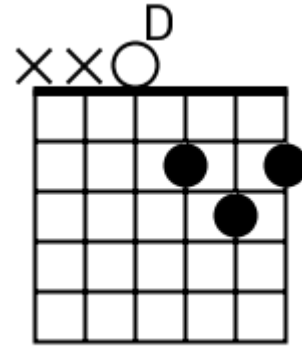

Southern Rock - Chord Diagrams

Track 8