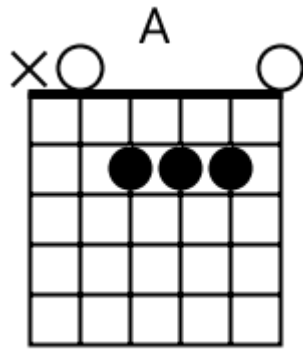

Track 1 E Bpm 095

Southern Rock

www.jamtracksguitar.com
www.guitarteam.nl

E5 Dsus2 E5 A E5 Dsus2 E5 A

The image shows a musical staff with a treble clef and a 4/4 time signature. The staff is divided into four measures, each containing a series of diagonal slashes representing a rhythmic pattern. Above the staff, the chord names E5, Dsus2, E5, A, E5, Dsus2, E5, and A are aligned with the measures.

A A A A

verse

D A G D

chorus

D A G G

A A A A

bridge

A A A A

A A A A

verse 2

A A A A

Southern Rock - Chord Diagrams

Track 1

Southern Rock - Chord Diagrams

Track 2

Southern Rock - Chord Diagrams

Track 3

Southern Rock - Chord Diagrams

Track 4

Southern Rock - Chord Diagrams

Track 5

Southern Rock - Chord Diagrams

Track 6

Southern Rock - Chord Diagrams