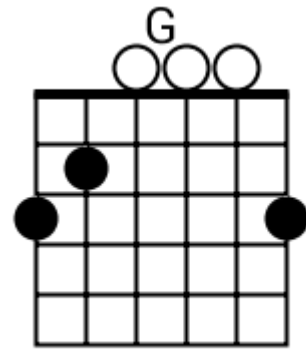

Track 1 E Bpm 095

Southern Rock

www.jamtracksguitar.com
www.guitarteam.nl

E5 Dsus2 E5 A E5 Dsus2 E5 A

The image shows a musical staff with a treble clef and a 4/4 time signature. The staff is divided into four measures, each containing a series of diagonal slashes representing a rhythmic pattern. Above the staff, the chord names E5, Dsus2, E5, A, E5, Dsus2, E5, and A are aligned with the measures.

A A A A

verse

D A G D

chorus

D A G G

A A A A

bridge

A A A A

A A A A

verse 2

A A A A

Southern Rock - Chord Diagrams

Track 1

Southern Rock - Chord Diagrams

Track 2

Southern Rock - Chord Diagrams

Track 3

Southern Rock - Chord Diagrams

Track 4

Southern Rock - Chord Diagrams

Track 5

Southern Rock - Chord Diagrams

Track 6

Southern Rock - Chord Diagrams