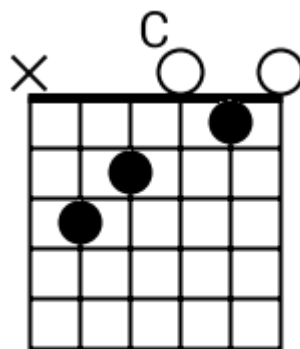

Track 1 E Bpm 095

Southern Rock

www.jamtracksguitar.com
www.guitarteam.nl

E5 Dsus2 E5 A E5 Dsus2 E5 A

The image shows a musical staff with a treble clef and a 4/4 time signature. The staff is divided into four measures, each containing a series of diagonal slashes representing a rhythmic pattern. Above the staff, the chord names E5, Dsus2, E5, A, E5, Dsus2, E5, and A are aligned with the measures.

A A A A

verse

D A G D

chorus

D A G G

A A A A

bridge

A A A A

A A A A

verse 2

A A A A

Southern Rock - Chord Diagrams

Track 1

Southern Rock - Chord Diagrams

Track 2

Southern Rock - Chord Diagrams

Track 3

Southern Rock - Chord Diagrams

Track 4

Southern Rock - Chord Diagrams

Track 5

Southern Rock - Chord Diagrams

Track 6

Southern Rock - Chord Diagrams