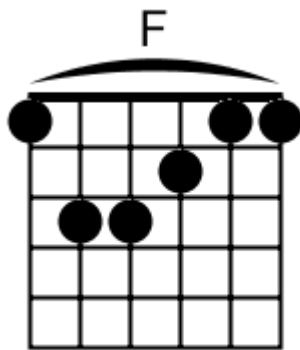

Track 1 E Bpm 095

Southern Rock

www.jamtracksguitar.com
www.guitarteam.nl

E5 Dsus2 E5 A E5 Dsus2 E5 A

The image shows a musical staff with a treble clef and a 4/4 time signature. The staff is divided into four measures, each containing a series of diagonal slashes representing a rhythmic pattern. Above the staff, the chord names E5, Dsus2, E5, A, E5, Dsus2, E5, and A are aligned with the measures.

A A A A

verse

D A G D

chorus

D A G G

A A A A

bridge

A A A A

A A A A

verse 2

A A A A

Southern Rock - Chord Diagrams

Track 1

Southern Rock - Chord Diagrams

Track 2

Southern Rock - Chord Diagrams

Track 3

Southern Rock - Chord Diagrams

Track 4

Southern Rock - Chord Diagrams

Track 5

Southern Rock - Chord Diagrams

Track 6

Southern Rock - Chord Diagrams