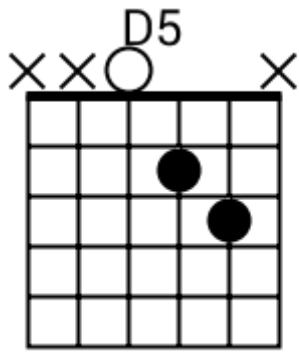

Track 1 E Bpm 095

Southern Rock

www.jamtracksguitar.com
www.guitarteam.nl

E5 Dsus2 E5 A E5 Dsus2 E5 A

The image shows a musical staff with a treble clef and a 4/4 time signature. The staff is divided into four measures, each containing a series of diagonal slashes representing a rhythmic pattern. Above the staff, the chord names E5, Dsus2, E5, A, E5, Dsus2, E5, and A are aligned with the measures.

A A A A

verse

D A G D

chorus

D A G G

A A A A

bridge

A A A A

A A A A

verse 2

A A A A

Southern Rock - Chord Diagrams

Track 1

Southern Rock - Chord Diagrams

Track 2

Southern Rock - Chord Diagrams

Track 3

Southern Rock - Chord Diagrams

Track 4

Southern Rock - Chord Diagrams

Track 5

Southern Rock - Chord Diagrams

Track 6

Southern Rock - Chord Diagrams