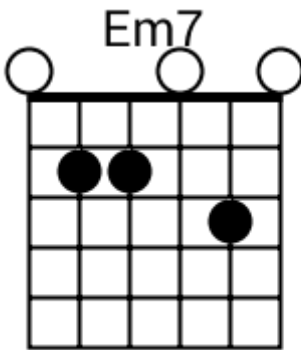

Southern Rock - Chord Diagrams

Track 8