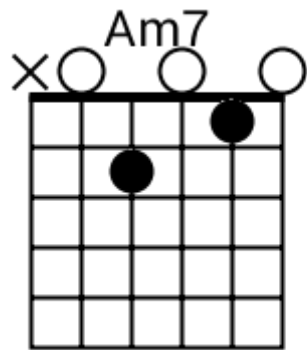

Track 1 E Bpm 095

Southern Rock

www.jamtracksguitar.com
www.guitarteam.nl

E5 Dsus2 E5 A E5 Dsus2 E5 A

The image shows a musical staff with a treble clef and a 4/4 time signature. The staff is divided into four measures, each containing a series of diagonal slashes representing a rhythmic pattern. Above the staff, the chord names E5, Dsus2, E5, A, E5, Dsus2, E5, and A are aligned with the measures.

A A A A

verse

D A G D

chorus

D A G G

A A A A

bridge

A A A A

A A A A

verse 2

A A A A

Southern Rock - Chord Diagrams

Track 1

Southern Rock - Chord Diagrams

Track 2

Southern Rock - Chord Diagrams

Track 3

Southern Rock - Chord Diagrams

Track 4

Southern Rock - Chord Diagrams

Track 5

Southern Rock - Chord Diagrams

Track 6

Southern Rock - Chord Diagrams