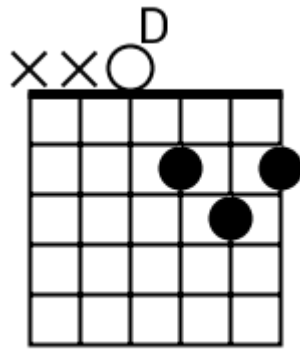

Track 1 E Bpm 095

Southern Rock

www.jamtracksguitar.com
www.guitarteam.nl

E5 Dsus2 E5 A E5 Dsus2 E5 A

The image shows a musical staff with a treble clef and a 4/4 time signature. The staff is divided into four measures, each containing a series of diagonal slashes representing a rhythmic pattern. Above the staff, the chord names E5, Dsus2, E5, A, E5, Dsus2, E5, and A are aligned with the measures.

A A A A

verse

D A G D

chorus

D A G G

A A A A

bridge

A A A A

A A A A

verse 2

A A A A

Southern Rock - Chord Diagrams

Track 1

Southern Rock - Chord Diagrams

Track 2

Southern Rock - Chord Diagrams

Track 3

Southern Rock - Chord Diagrams

Track 4

Southern Rock - Chord Diagrams

Track 5

Southern Rock - Chord Diagrams

Track 6

Southern Rock - Chord Diagrams