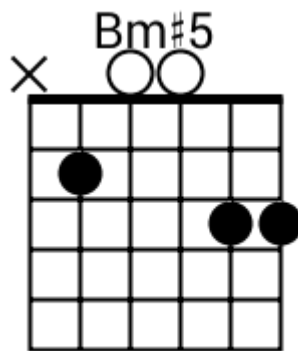

Track 1 E Bpm 095

Southern Rock

www.jamtracksguitar.com
www.guitarteam.nl

E5 Dsus2 E5 A E5 Dsus2 E5 A

The image shows a musical staff with a treble clef and a 4/4 time signature. The staff is divided into four measures, each containing a series of diagonal slashes representing a rhythmic pattern. Above the staff, the chord names E5, Dsus2, E5, A, E5, Dsus2, E5, and A are aligned with the measures.

A A A A

verse

D A G D

chorus

D A G G

A A A A

bridge

A A A A

A A A A

verse 2

A A A A

Southern Rock - Chord Diagrams

Track 1

Southern Rock - Chord Diagrams

Track 2

Southern Rock - Chord Diagrams

Track 3

Southern Rock - Chord Diagrams

Track 4

Southern Rock - Chord Diagrams

Track 5

Southern Rock - Chord Diagrams

Track 6

Southern Rock - Chord Diagrams