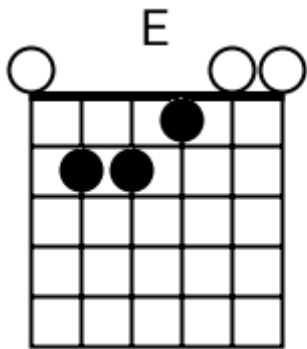

Track 1 E Bpm 095

Southern Rock

www.jamtracksguitar.com
www.guitarteam.nl

E5 Dsus2 E5 A E5 Dsus2 E5 A

The image shows a musical staff with a treble clef and a 4/4 time signature. The staff is divided into four measures, each containing a series of diagonal slashes representing a rhythmic pattern. Above the staff, the chord names E5, Dsus2, E5, A, E5, Dsus2, E5, and A are aligned with the measures.

A A A A

verse

D A G D

chorus

D A G G

A A A A

bridge

A A A A

A A A A

verse 2

A A A A

Southern Rock - Chord Diagrams

Track 1

Southern Rock - Chord Diagrams

Track 2

Southern Rock - Chord Diagrams

Track 3

Southern Rock - Chord Diagrams

Track 4

Southern Rock - Chord Diagrams

Track 5

Southern Rock - Chord Diagrams

Track 6

Southern Rock - Chord Diagrams