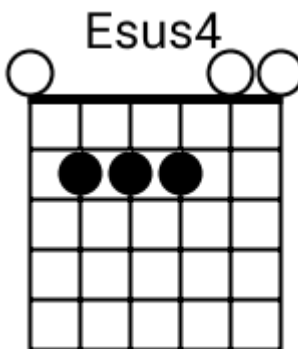

Track 1 E Bpm 095

Southern Rock

www.jamtracksguitar.com
www.guitarteam.nl

E5 Dsus2 E5 A E5 Dsus2 E5 A

The image shows a musical staff with a treble clef and a 4/4 time signature. The staff is divided into four measures, each containing a series of diagonal slashes representing a rhythmic pattern. Above the staff, the chord names E5, Dsus2, E5, A, E5, Dsus2, E5, and A are aligned with the measures.

A A A A

verse

D A G D

chorus

D A G G

A A A A

bridge

A A A A

A A A A

verse 2

A A A A

Southern Rock - Chord Diagrams

Track 1

Southern Rock - Chord Diagrams

Track 2

Southern Rock - Chord Diagrams

Track 3

Southern Rock - Chord Diagrams

Track 4

Southern Rock - Chord Diagrams

Track 5

Southern Rock - Chord Diagrams

Track 6

Southern Rock - Chord Diagrams