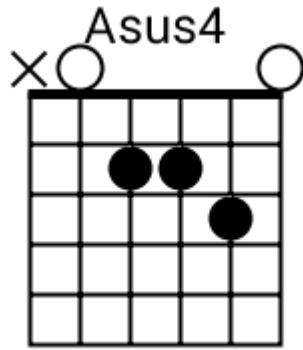

Track 1 E Bpm 095

Southern Rock

www.jamtracksguitar.com
www.guitarteam.nl

E5 Dsus2 E5 A E5 Dsus2 E5 A

The image shows a musical staff with a treble clef and a 4/4 time signature. The staff is divided into four measures, each containing a series of diagonal slashes representing a rhythmic pattern. Above the staff, the chord names E5, Dsus2, E5, A, E5, Dsus2, E5, and A are aligned with the measures.

A A A A

verse

D A G D

chorus

D A G G

A A A A

bridge

A A A A

A A A A

verse 2

A A A A

Southern Rock - Chord Diagrams

Track 1

Southern Rock - Chord Diagrams

Track 2

Southern Rock - Chord Diagrams

Track 3

Southern Rock - Chord Diagrams

Track 4

Southern Rock - Chord Diagrams

Track 5

Southern Rock - Chord Diagrams

Track 6

Southern Rock - Chord Diagrams