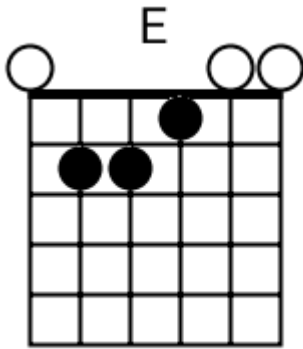

Track 1 E Bpm 095

Southern Rock

www.jamtracksguitar.com
www.guitarteam.nl

E5 Dsus2 E5 A E5 Dsus2 E5 A

The image shows a musical staff with a treble clef and a 4/4 time signature. The staff is divided into four measures, each containing a series of diagonal slashes representing a rhythmic pattern. Above the staff, the chord names E5, Dsus2, E5, A, E5, Dsus2, E5, and A are aligned with the measures.

A A A A

verse

D A G D

chorus

D A G G

A A A A

bridge

A A A A

A A A A

verse 2

A A A A

Southern Rock - Chord Diagrams

Track 1

Southern Rock - Chord Diagrams

Track 2

Southern Rock - Chord Diagrams

Track 3

Southern Rock - Chord Diagrams

Track 4

Southern Rock - Chord Diagrams

Track 5

Southern Rock - Chord Diagrams

Track 6

Southern Rock - Chord Diagrams