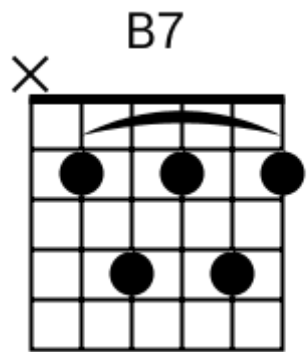

Track 1 E Bpm 095

Southern Rock

www.jamtracksguitar.com
www.guitarteam.nl

E5 Dsus2 E5 A E5 Dsus2 E5 A

The image shows a musical staff with a treble clef and a 4/4 time signature. The staff is divided into four measures, each containing a series of diagonal slashes representing a rhythmic pattern. Above the staff, the chord names E5, Dsus2, E5, A, E5, Dsus2, E5, and A are aligned with the measures.

A A A A

verse

D A G D

chorus

D A G G

A A A A

bridge

A A A A

A A A A

verse 2

A A A A

Southern Rock - Chord Diagrams

Track 1

Southern Rock - Chord Diagrams

Track 2

Southern Rock - Chord Diagrams

Track 3

Southern Rock - Chord Diagrams

Track 4

Southern Rock - Chord Diagrams

Track 5

Southern Rock - Chord Diagrams

Track 6

Southern Rock - Chord Diagrams