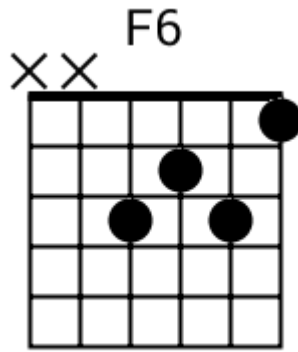

Track 1 E Bpm 095

Southern Rock

www.jamtracksguitar.com
www.guitarteam.nl

E5 Dsus2 E5 A E5 Dsus2 E5 A

The image shows a musical staff with a treble clef and a 4/4 time signature. The staff is divided into four measures, each containing a series of diagonal slashes representing a rhythmic pattern. Above the staff, the chord names E5, Dsus2, E5, A, E5, Dsus2, E5, and A are aligned with the measures.

A A A A

verse

D A G D

chorus

D A G G

A A A A

bridge

A A A A

A A A A

verse 2

A A A A

Southern Rock - Chord Diagrams

Track 1

Southern Rock - Chord Diagrams

Track 2

Southern Rock - Chord Diagrams

Track 3

Southern Rock - Chord Diagrams

Track 4

Southern Rock - Chord Diagrams

Track 5

Southern Rock - Chord Diagrams

Track 6

Southern Rock - Chord Diagrams