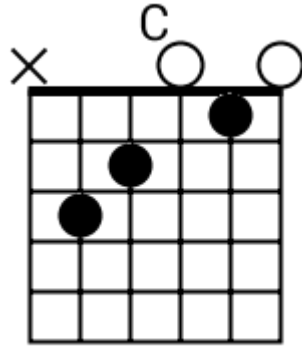

Southern Rock - Chord Diagrams

Track 8