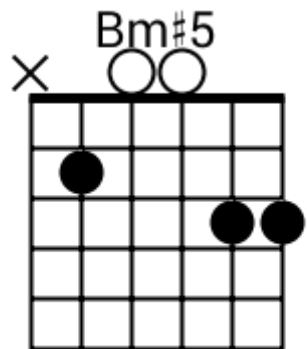

Track 1 E Bpm 095

Southern Rock

www.jamtracksguitar.com
www.guitarteam.nl

E5 Dsus2 E5 A E5 Dsus2 E5 A

The image shows a musical staff with a treble clef and a 4/4 time signature. The staff is divided into four measures, each containing a series of diagonal slashes representing a rhythmic pattern. Above the staff, the chord names E5, Dsus2, E5, A, E5, Dsus2, E5, and A are aligned with the measures.

A A A A

verse

D A G D

chorus

D A G G

A A A A

bridge

A A A A

A A A A

verse 2

A A A A

Southern Rock - Chord Diagrams

Track 1

Southern Rock - Chord Diagrams

Track 2

Southern Rock - Chord Diagrams

Track 3

Southern Rock - Chord Diagrams

Track 4

Southern Rock - Chord Diagrams

Track 5

Southern Rock - Chord Diagrams

Track 6

Southern Rock - Chord Diagrams