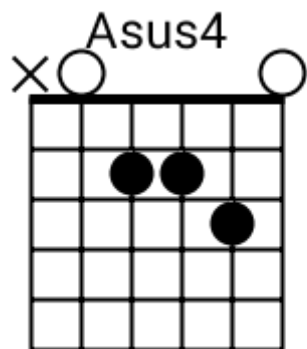

Southern Rock - Chord Diagrams

Track 3