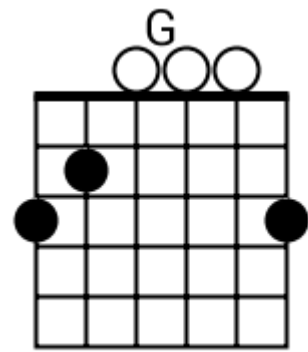

Track 1 E Bpm 095

Southern Rock

www.jamtracksguitar.com
www.guitarteam.nl

E5 Dsus2 E5 A E5 Dsus2 E5 A

The image shows a musical staff with a treble clef and a 4/4 time signature. The staff is divided into four measures, each containing a series of diagonal slashes representing a rhythmic pattern. Above the staff, the chord names E5, Dsus2, E5, A, E5, Dsus2, E5, and A are aligned with the measures.

A A A A

verse

D A G D

chorus

D A G G

A A A A

bridge

A A A A

A A A A

verse 2

A A A A

Southern Rock - Chord Diagrams

Track 1

Southern Rock - Chord Diagrams

Track 2

Southern Rock - Chord Diagrams

Track 3

Southern Rock - Chord Diagrams

Track 4

Southern Rock - Chord Diagrams

Track 5

Southern Rock - Chord Diagrams

Track 6

Southern Rock - Chord Diagrams