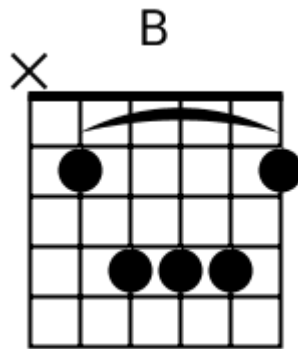

Southern Rock - Chord Diagrams

Track 3