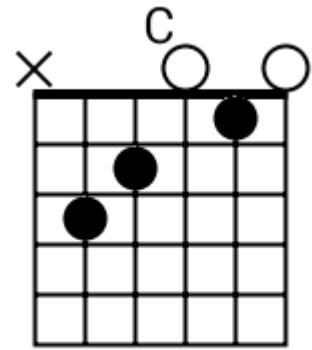

Southern Rock - Chord Diagrams

Track 7