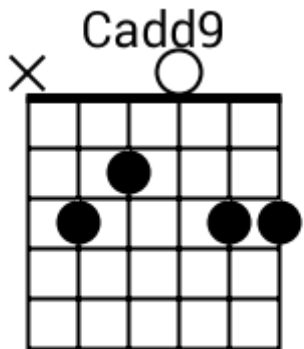

Southern Rock - Chord Diagrams

Track 4