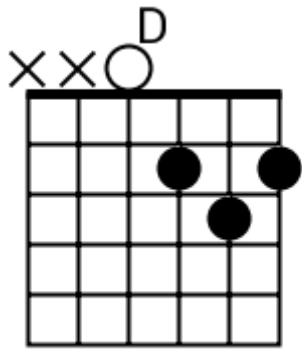

Southern Rock - Chord Diagrams

Track 7