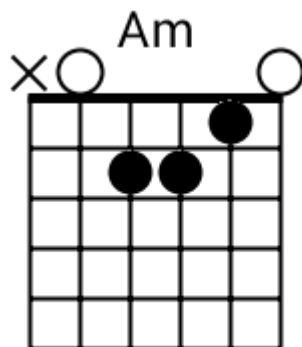

Southern Rock - Chord Diagrams

Track 8