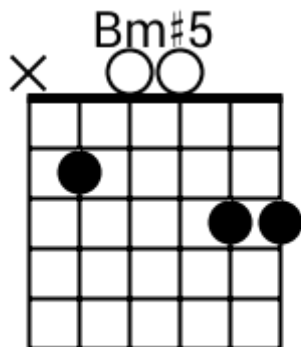

Southern Rock - Chord Diagrams

Track 8