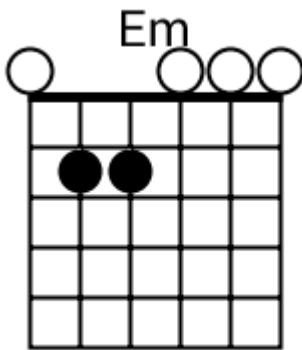

Southern Rock - Chord Diagrams

Track 8