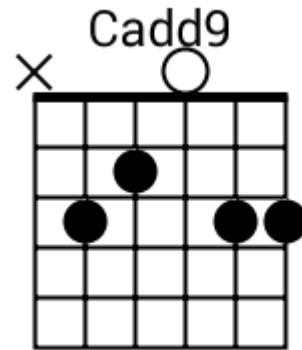

Southern Rock - Chord Diagrams

Track 8