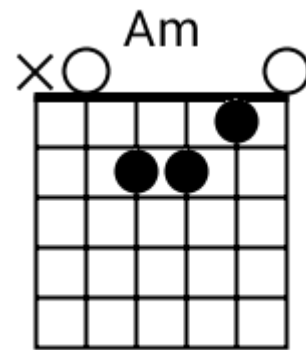

Track 1 E Bpm 095

Southern Rock

www.jamtracksguitar.com
www.guitarteam.nl

E5 Dsus2 E5 A E5 Dsus2 E5 A

The image shows a musical staff with a treble clef and a 4/4 time signature. The staff is divided into four measures, each containing a series of diagonal slashes representing a rhythmic pattern. Above the staff, the chord names E5, Dsus2, E5, A, E5, Dsus2, E5, and A are aligned with the measures.

A A A A

verse

D A G D

chorus

D A G G

A A A A

bridge

A A A A

A A A A

verse 2

A A A A

Southern Rock - Chord Diagrams

Track 1

Southern Rock - Chord Diagrams

Track 2

Southern Rock - Chord Diagrams

Track 3

Southern Rock - Chord Diagrams

Track 4

Southern Rock - Chord Diagrams

Track 5

Southern Rock - Chord Diagrams

Track 6

Southern Rock - Chord Diagrams