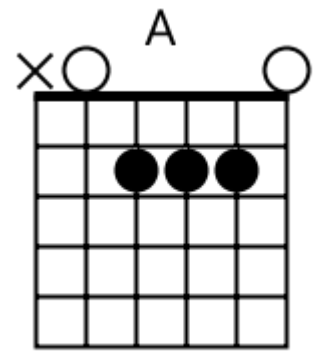

Track 1 E Bpm 095

Southern Rock

www.jamtracksguitar.com
www.guitarteam.nl

E5 Dsus2 E5 A E5 Dsus2 E5 A

The image shows a musical staff with a treble clef and a 4/4 time signature. The staff is divided into four measures, each containing a series of diagonal slashes representing a rhythmic pattern. Above the staff, the chord names E5, Dsus2, E5, A, E5, Dsus2, E5, and A are aligned with the measures.

A A A A (5)

A A A G# G F# F E C G

-> (2)

Track 10 A Bpm 124

Southern Rock

www.jamtracksguitar.com
www.guitarteam.nl

A A A A

intro

A A A A

verse

D A G D

chorus

D A G G

A A A A

bridge

A A A A

A A A A

verse 2

A A A A

Southern Rock - Chord Diagrams

Track 1

Southern Rock - Chord Diagrams

Track 2

Southern Rock - Chord Diagrams