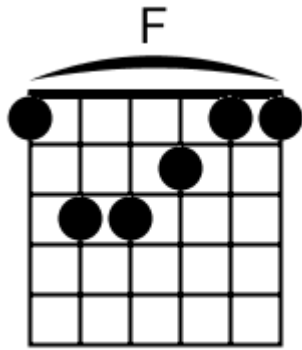

Southern Rock - Chord Diagrams

Track 7