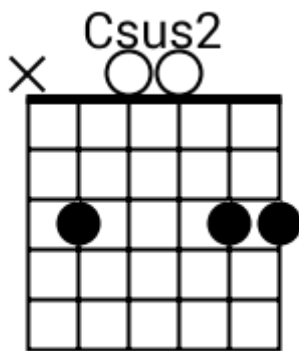

Track 1 E Bpm 095

Southern Rock

www.jamtracksguitar.com
www.guitarteam.nl

E5 Dsus2 E5 A E5 Dsus2 E5 A

The image shows a musical staff with a treble clef and a 4/4 time signature. The staff is divided into four measures, each containing a series of diagonal slashes representing a rhythmic pattern. Above the staff, the chord names E5, Dsus2, E5, A, E5, Dsus2, E5, and A are aligned with the measures.

A A A A

verse

D A G D

chorus

D A G G

A A A A

bridge

A A A A

A A A A

verse 2

A A A A

Southern Rock - Chord Diagrams

Track 1

Southern Rock - Chord Diagrams

Track 2

Southern Rock - Chord Diagrams

Track 3

Southern Rock - Chord Diagrams

Track 4

Southern Rock - Chord Diagrams

Track 5

Southern Rock - Chord Diagrams

Track 6

Southern Rock - Chord Diagrams