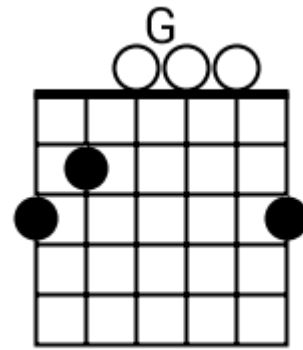

Track 1 E Bpm 095

Southern Rock

www.jamtracksguitar.com
www.guitarteam.nl

E5 Dsus2 E5 A E5 Dsus2 E5 A

The image shows a musical staff with a treble clef and a 4/4 time signature. The staff is divided into four measures, each containing a series of diagonal slashes representing a rhythmic pattern. Above the staff, the chord names E5, Dsus2, E5, A, E5, Dsus2, E5, and A are aligned with the measures.

A A A A

verse

D A G D

chorus

D A G G

A A A A

bridge

A A A A

A A A A

verse 2

A A A A

Southern Rock - Chord Diagrams

Track 1

Southern Rock - Chord Diagrams

Track 2

Southern Rock - Chord Diagrams

Track 3

Southern Rock - Chord Diagrams

Track 4

Southern Rock - Chord Diagrams

Track 5

Southern Rock - Chord Diagrams

Track 6

Southern Rock - Chord Diagrams