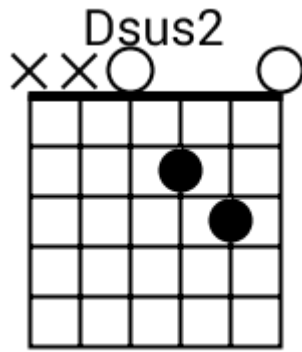

Track 1 E Bpm 095

Southern Rock

www.jamtracksguitar.com
www.guitarteam.nl

E5 Dsus2 E5 A E5 Dsus2 E5 A

The image shows a musical staff with a treble clef and a 4/4 time signature. The staff is divided into four measures, each containing a series of diagonal slashes representing a rhythmic pattern. Above the staff, the chord names E5, Dsus2, E5, A, E5, Dsus2, E5, and A are aligned with the measures.

A A A A (5)

A A A G# G F# F E C G

-> (2)

Track 10 A Bpm 124

Southern Rock

www.jamtracksguitar.com
www.guitarteam.nl

A A A A

intro

A A A A

verse

D A G D

chorus

D A G G

A A A A

bridge

A A A A

A A A A

verse 2

A A A A

Southern Rock - Chord Diagrams

Track 1

Southern Rock - Chord Diagrams

Track 2

Southern Rock - Chord Diagrams