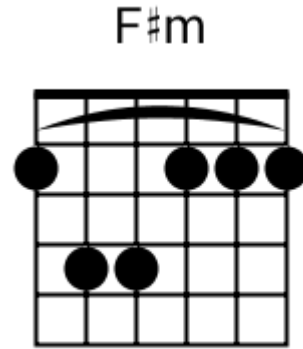

Southern Rock - Chord Diagrams

Track 4