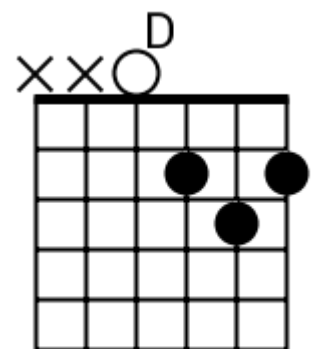

Track 1 E Bpm 095

Southern Rock

www.jamtracksguitar.com
www.guitarteam.nl

E5 Dsus2 E5 A E5 Dsus2 E5 A

The image shows a musical staff with a treble clef and a 4/4 time signature. The staff is divided into four measures, each containing a series of diagonal slashes representing a rhythmic pattern. Above the staff, the chord names E5, Dsus2, E5, A, E5, Dsus2, E5, and A are aligned with the measures.

A A A A

verse

D A G D

chorus

D A G G

A A A A

bridge

A A A A

A A A A

verse 2

A A A A

Southern Rock - Chord Diagrams

Track 1

Southern Rock - Chord Diagrams

Track 2

Southern Rock - Chord Diagrams

Track 3

Southern Rock - Chord Diagrams

Track 4

Southern Rock - Chord Diagrams

Track 5

Southern Rock - Chord Diagrams

Track 6

Southern Rock - Chord Diagrams