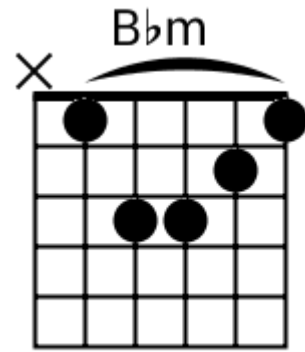

Soulful Pop

www.jamtracksguitar.com

www.guitarteam.nl

G F Em Dm7 G F Em Dm7

A musical staff in 4/4 time, starting with a treble clef. The staff contains four measures of rhythmic notation, each represented by four slanted lines. Above the staff, the chords G, F, Em, Dm7, G, F, Em, and Dm7 are written in sequence, corresponding to the four measures.

intro

Bbm7 D#6add9 Bbm7 D#6add9

(1)

Soulful Pop - Chord Diagrams

Track 1

F#m7

Soulful Pop - Chord Diagrams

Track 2

Soulful Pop - Chord Diagrams

Track 3

Soulful Pop - Chord Diagrams

Track 4

Soulful Pop - Chord Diagrams

Track 5

Soulful Pop - Chord Diagrams

Track 6