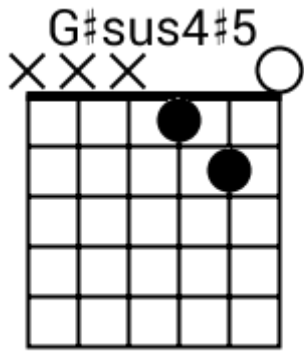

(2)
2x

Track 3 Dm7 BPM 085

Soulful Pop

www.jamtracksguitar.com

www.guitarteam.nl

Dm7

G7b11sus4

A musical staff in treble clef with a 4/4 time signature. The staff contains four measures of rhythmic notation, each represented by a series of diagonal slashes. The first measure is labeled 'Dm7' and the second measure is labeled 'G7b11sus4'. The remaining two measures are unlabeled.

Soulful Pop

www.jamtracksguitar.com

www.guitarteam.nl

G F Em Dm7 G F Em Dm7

A musical staff in 4/4 time, starting with a treble clef. The staff contains four measures of rhythmic notation, each represented by four slanted lines. Above the staff, the chords G, F, Em, Dm7, G, F, Em, and Dm7 are written in sequence, corresponding to the four measures.

intro

Gm F D# Gm F D#

(1)

Track 10 Bbm BPM 064

Soulful Pop

www.jamtracksguitar.com

www.guitarteam.nl

Bbm7 D# Bbm7 D#6add9

intro

Bbm7 D#6add9 Bbm7 D#6add9

(1)

Soulful Pop - Chord Diagrams

Track 1

F#m7

Soulful Pop - Chord Diagrams

Track 2