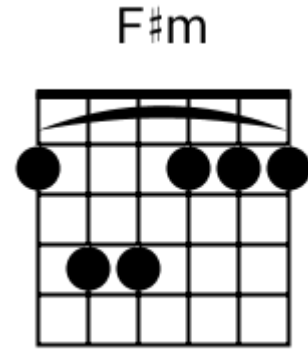

Soulful Pop - Chord Diagrams

Track 8