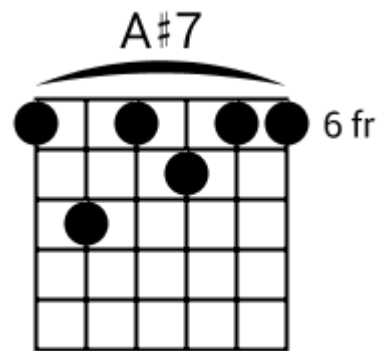

Soulful Pop - Chord Diagrams

Track 4