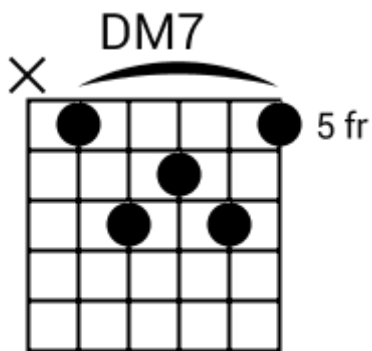

Soulful Pop

www.jamtracksguitar.com

www.guitarteam.nl

G F Em Dm7 G F Em Dm7

A musical staff in 4/4 time, starting with a treble clef. The staff contains four measures of rhythmic notation, each represented by four slanted lines. Above the staff, the chords G, F, Em, Dm7, G, F, Em, and Dm7 are written in sequence, corresponding to the four measures.

intro

Gm F D# Gm F D#

(1)

Track 10 Bbm BPM 064

Soulful Pop

www.jamtracksguitar.com

www.guitarteam.nl

Bbm7 D# Bbm7 D#6add9

intro

Bbm7 D#6add9 Bbm7 D#6add9

(1)

Soulful Pop - Chord Diagrams

Track 1

F#m7

Soulful Pop - Chord Diagrams

Track 2