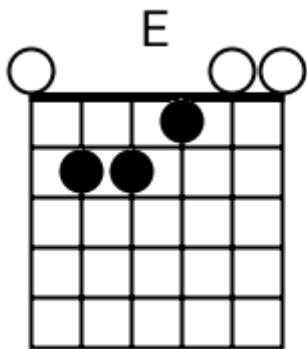

Soulful Pop - Chord Diagrams

Track 8