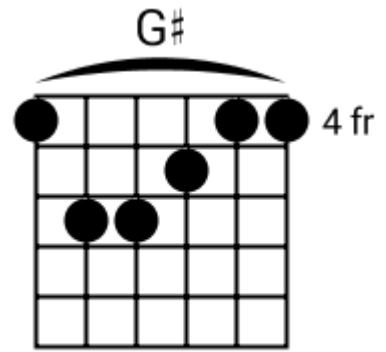

Soulful Pop - Chord Diagrams

Track 7