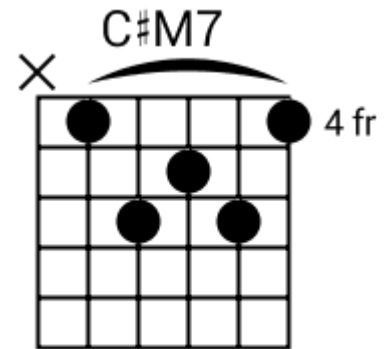

Soulful Pop - Chord Diagrams

Track 8