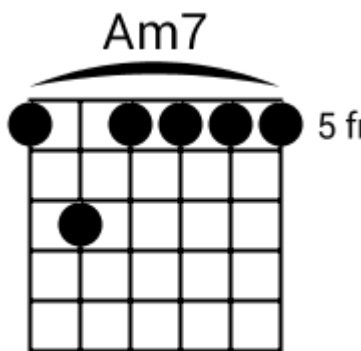

Soulful Pop

www.jamtracksguitar.com

www.guitarteam.nl

G F Em Dm7 G F Em Dm7

A musical staff in 4/4 time, starting with a treble clef. The staff contains four measures of rhythmic notation, each represented by four slanted lines. Above the staff, the chords G, F, Em, Dm7, G, F, Em, and Dm7 are written in sequence, corresponding to the four measures.

intro

Gm F D# Gm F D#

(1)

Track 10 Bbm BPM 064

Soulful Pop

www.jamtracksguitar.com

www.guitarteam.nl

Bbm7 D# Bbm7 D#6add9

intro

Bbm7 D#6add9 Bbm7 D#6add9

(1)

Soulful Pop - Chord Diagrams

Track 1

F#m7

Soulful Pop - Chord Diagrams

Track 2