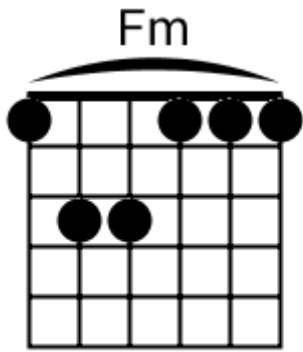

Soulful Pop - Chord Diagrams

Track 7