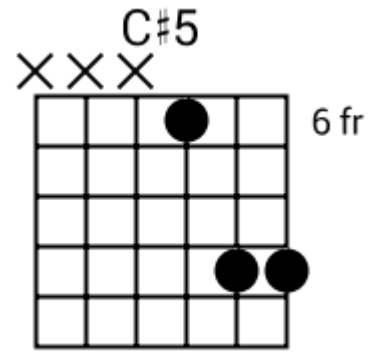

Soulful Pop - Chord Diagrams

Track 4