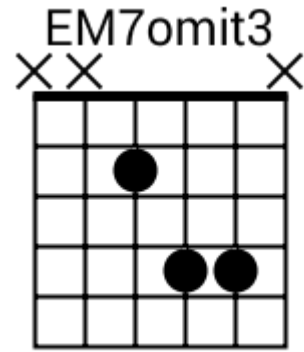

(2)
2x

Track 3 Dm7 BPM 085

Soulful Pop

www.jamtracksguitar.com

www.guitarteam.nl

Dm7

G7b11sus4

A musical staff in treble clef with a 4/4 time signature. The staff contains four measures of rhythmic notation, each represented by a series of diagonal slashes. The first measure is labeled 'Dm7' and the second measure is labeled 'G7b11sus4'. The remaining two measures are unlabeled.

Soulful Pop

www.jamtracksguitar.com

www.guitarteam.nl

G F Em Dm7 G F Em Dm7

A musical staff in 4/4 time, starting with a treble clef. The staff contains four measures of rhythmic notation, each represented by four slanted lines. Above the staff, the chords G, F, Em, Dm7, G, F, Em, and Dm7 are written in sequence, corresponding to the four measures.

intro

Gm F D# Gm F D#

(1)

Track 10 Bbm BPM 064

Soulful Pop

www.jamtracksguitar.com

www.guitarteam.nl

Bbm7 D# Bbm7 D#6add9

intro

Bbm7 D#6add9 Bbm7 D#6add9

(1)

Soulful Pop - Chord Diagrams

Track 1

F#m7

Soulful Pop - Chord Diagrams

Track 2