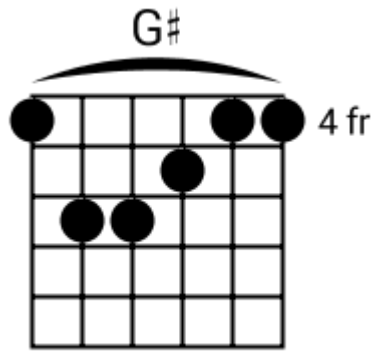

(2)
2x

Track 3 Dm7 BPM 085

Soulful Pop

www.jamtracksguitar.com

www.guitarteam.nl

Dm7

G7b11sus4

A musical staff in treble clef with a 4/4 time signature. The staff contains four measures of rhythmic notation, each represented by a series of diagonal slashes. The first measure is labeled 'Dm7' and the second measure is labeled 'G7b11sus4'. The remaining two measures are unlabeled.

Soulful Pop

www.jamtracksguitar.com

www.guitarteam.nl

G F Em Dm7 G F Em Dm7

A musical staff in 4/4 time, starting with a treble clef. The staff contains four measures of rhythmic notation, each represented by four slanted lines. Above the staff, the chords G, F, Em, Dm7, G, F, Em, and Dm7 are written in sequence, corresponding to the four measures.

intro

Bbm7 D#6add9 Bbm7 D#6add9

(1)

Soulful Pop - Chord Diagrams

Track 1

F#m7

Soulful Pop - Chord Diagrams

Track 2

Soulful Pop - Chord Diagrams

Track 3

Soulful Pop - Chord Diagrams

Track 4

Soulful Pop - Chord Diagrams

Track 5

Soulful Pop - Chord Diagrams

Track 6