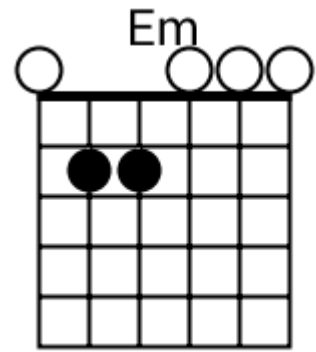

Soulful Pop

www.jamtracksguitar.com

www.guitarteam.nl

G F Em Dm7 G F Em Dm7

A musical staff in 4/4 time, starting with a treble clef. The staff contains four measures of rhythmic notation, each represented by four slanted lines. Above the staff, the chords G, F, Em, Dm7, G, F, Em, and Dm7 are written in sequence, corresponding to the four measures.

Soulful Pop - Chord Diagrams

Track 3

Soulful Pop - Chord Diagrams

Track 4

Soulful Pop - Chord Diagrams

Track 5

Soulful Pop - Chord Diagrams

Track 6