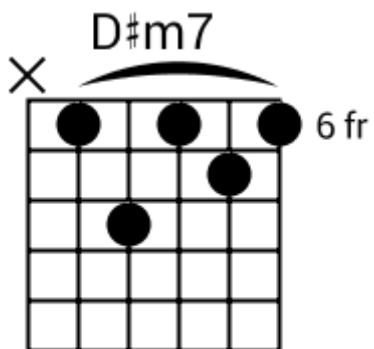

Soulful Pop - Chord Diagrams

Track 4