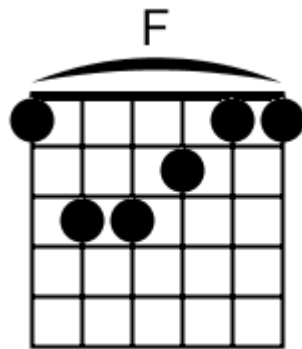

Soulful Pop

www.jamtracksguitar.com

www.guitarteam.nl

G F Em Dm7 G F Em Dm7

A musical staff in 4/4 time, starting with a treble clef. The staff contains four measures of rhythmic notation, each represented by four slanted lines. Above the staff, the chords G, F, Em, Dm7, G, F, Em, and Dm7 are written in sequence, corresponding to the four measures.

Soulful Pop - Chord Diagrams

Track 3

Soulful Pop - Chord Diagrams

Track 4

Soulful Pop - Chord Diagrams

Track 5

Soulful Pop - Chord Diagrams

Track 6

Soulful Pop - Chord Diagrams

Track 7

Soulful Pop - Chord Diagrams

Track 8

F#m

C#m

Soulful Pop - Chord Diagrams

Track 9

Soulful Pop - Chord Diagrams

Track 10