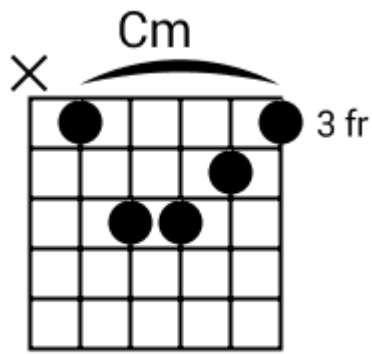

Soulful Pop

www.jamtracksguitar.com

www.guitarteam.nl

G F Em Dm7 G F Em Dm7

A musical staff in 4/4 time, starting with a treble clef. The staff contains four measures of rhythmic notation, each represented by four slanted lines. Above the staff, the chords G, F, Em, Dm7, G, F, Em, and Dm7 are written in sequence, corresponding to the four measures.

intro

Bbm7 D#6add9 Bbm7 D#6add9

(1)

Soulful Pop - Chord Diagrams

Track 1

F#m7

Soulful Pop - Chord Diagrams

Track 2