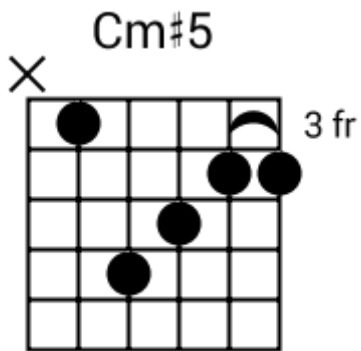

Soulful Pop - Chord Diagrams

Track 4