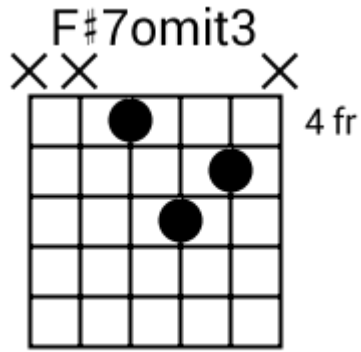

(2)
2x

Track 3 Dm7 BPM 085

Soulful Pop

www.jamtracksguitar.com

www.guitarteam.nl

Dm7

G7b11sus4

A musical staff in treble clef with a 4/4 time signature. The staff contains four measures of rhythmic notation, each represented by a series of diagonal slashes. The first measure is labeled 'Dm7' and the second measure is labeled 'G7b11sus4'. The remaining two measures are unlabeled.

Soulful Pop

www.jamtracksguitar.com

www.guitarteam.nl

G F Em Dm7 G F Em Dm7

A musical staff in 4/4 time, starting with a treble clef. The staff contains four measures of rhythmic notation, each represented by four slanted lines. Above the staff, the chords G, F, Em, Dm7, G, F, Em, and Dm7 are written in sequence, corresponding to the four measures.

intro

Gm F D# Gm F D#

(1)

Track 10 Bbm BPM 064

Soulful Pop

www.jamtracksguitar.com

www.guitarteam.nl

Bbm7 D# Bbm7 D#6add9

intro

Bbm7 D#6add9 Bbm7 D#6add9

(1)

Soulful Pop - Chord Diagrams

Track 1

F#m7

Soulful Pop - Chord Diagrams

Track 2