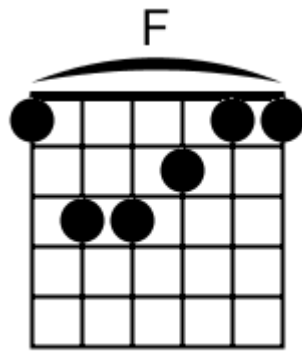

Soulful Pop

www.jamtracksguitar.com

www.guitarteam.nl

G F Em Dm7 G F Em Dm7

A musical staff in 4/4 time, starting with a treble clef. The staff contains four measures of rhythmic notation, each represented by four slanted lines. Above the staff, the chords G, F, Em, Dm7, G, F, Em, and Dm7 are written in sequence, corresponding to the four measures.

intro

Bbm7 D#6add9 Bbm7 D#6add9

(1)

Soulful Pop - Chord Diagrams

Track 1

F#m7

Soulful Pop - Chord Diagrams

Track 2

Soulful Pop - Chord Diagrams

Track 3

Soulful Pop - Chord Diagrams

Track 4

Soulful Pop - Chord Diagrams

Track 5

Soulful Pop - Chord Diagrams

Track 6