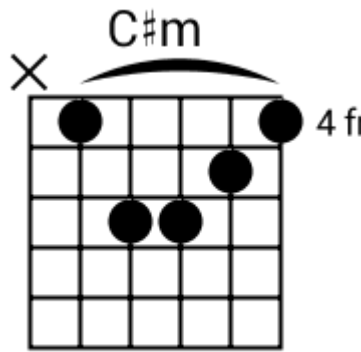

(2)
2x

Track 3 Dm7 BPM 085

Soulful Pop

www.jamtracksguitar.com

www.guitarteam.nl

Dm7

G7b11sus4

A musical staff in treble clef with a 4/4 time signature. The staff contains four measures of rhythmic notation, each represented by a series of diagonal slashes. The first measure is labeled 'Dm7' and the second measure is labeled 'G7b11sus4'. The remaining two measures are unlabeled.

Soulful Pop

www.jamtracksguitar.com

www.guitarteam.nl

G F Em Dm7 G F Em Dm7

A musical staff in 4/4 time, starting with a treble clef. The staff contains four measures of rhythmic notation, each represented by four slanted lines. Above the staff, the chords G, F, Em, Dm7, G, F, Em, and Dm7 are written in sequence, corresponding to the four measures.

intro

Gm F D# Gm F D#

(1)

Track 10 Bbm BPM 064

Soulful Pop

www.jamtracksguitar.com

www.guitarteam.nl

Bbm7 D# Bbm7 D#6add9

intro

Bbm7 D#6add9 Bbm7 D#6add9

(1)

Soulful Pop - Chord Diagrams

Track 1

F#m7

Soulful Pop - Chord Diagrams

Track 2