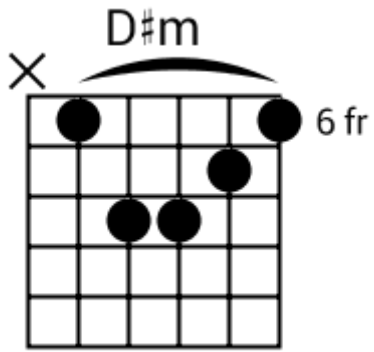

Soulful Pop - Chord Diagrams

Track 4