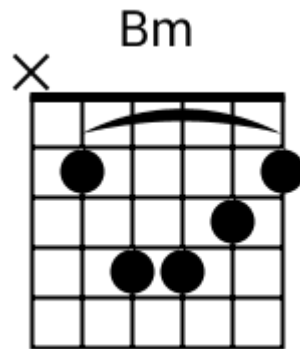

Soulful Pop - Chord Diagrams

Track 8