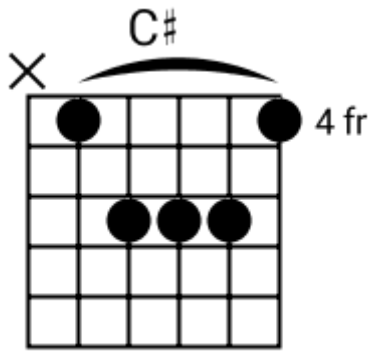

Soulful Pop

www.jamtracksguitar.com

www.guitarteam.nl

G F Em Dm7 G F Em Dm7

A musical staff in 4/4 time, starting with a treble clef. The staff contains four measures of rhythmic notation, each represented by four slanted lines. Above the staff, the chords G, F, Em, Dm7, G, F, Em, and Dm7 are written in sequence, corresponding to the four measures.

intro

Bbm7 D#6add9 Bbm7 D#6add9

(1)

Soulful Pop - Chord Diagrams

Track 1

F#m7

Soulful Pop - Chord Diagrams

Track 2

Soulful Pop - Chord Diagrams

Track 3

Soulful Pop - Chord Diagrams

Track 4

Soulful Pop - Chord Diagrams

Track 5

Soulful Pop - Chord Diagrams

Track 6