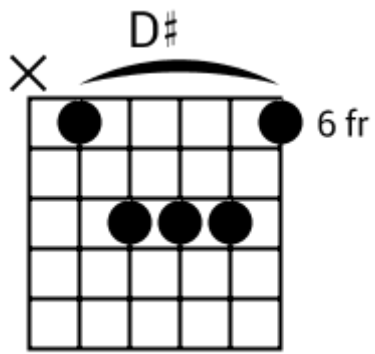

(2)
2x

Track 3 Dm7 BPM 085

Soulful Pop

www.jamtracksguitar.com

www.guitarteam.nl

Dm7

G7b11sus4

A musical staff in treble clef with a 4/4 time signature. The staff contains four measures of rhythmic notation, each represented by a series of diagonal slashes. The first measure is labeled 'Dm7' and the second measure is labeled 'G7b11sus4'. The remaining two measures are unlabeled.

Soulful Pop

www.jamtracksguitar.com

www.guitarteam.nl

G F Em Dm7 G F Em Dm7

A musical staff in 4/4 time, starting with a treble clef. The staff contains four measures of rhythmic notation, each represented by four slanted lines. Above the staff, the chords G, F, Em, Dm7, G, F, Em, and Dm7 are written in sequence, corresponding to the four measures.

intro

Gm F D# Gm F D#

(1)

Track 10 Bbm BPM 064

Soulful Pop

www.jamtracksguitar.com

www.guitarteam.nl

Bbm7 D# Bbm7 D#6add9

intro

Bbm7 D#6add9 Bbm7 D#6add9

(1)

Soulful Pop - Chord Diagrams

Track 1

F#m7

Soulful Pop - Chord Diagrams

Track 2