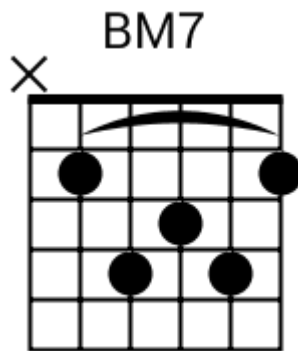

Soulful Pop - Chord Diagrams

Track 4