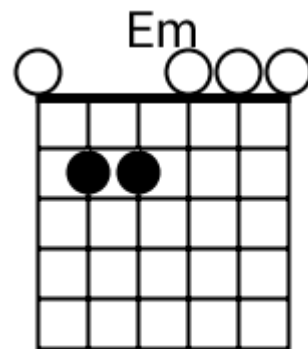

Soulful Pop - Chord Diagrams

Track 8