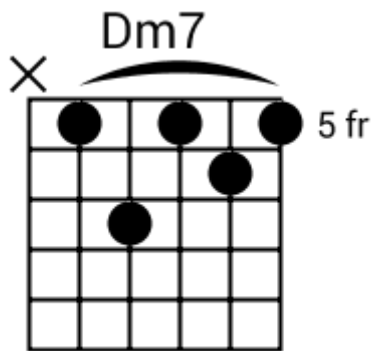

Soulful Pop

www.jamtracksguitar.com

www.guitarteam.nl

G F Em Dm7 G F Em Dm7

A musical staff in 4/4 time, starting with a treble clef. The staff contains four measures of rhythmic notation, each represented by four slanted lines. Above the staff, the chords G, F, Em, Dm7, G, F, Em, and Dm7 are written in sequence, corresponding to the four measures.

intro

Bbm7 D#6add9 Bbm7 D#6add9

(1)

Soulful Pop - Chord Diagrams

Track 1

F#m7

Soulful Pop - Chord Diagrams

Track 2

Soulful Pop - Chord Diagrams

Track 3

Soulful Pop - Chord Diagrams

Track 4

Soulful Pop - Chord Diagrams

Track 5

Soulful Pop - Chord Diagrams

Track 6