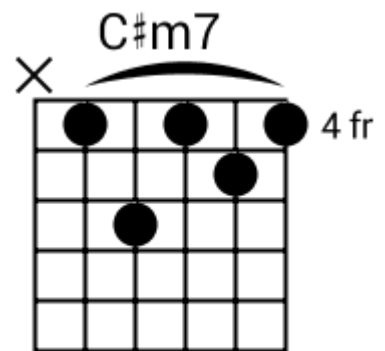

Soulful Pop

www.jamtracksguitar.com

www.guitarteam.nl

G F Em Dm7 G F Em Dm7

A musical staff in 4/4 time, starting with a treble clef. The staff contains four measures of rhythmic notation, each represented by four slanted lines. Above the staff, the chords G, F, Em, Dm7, G, F, Em, and Dm7 are written in sequence, corresponding to the four measures.

intro

Gm F D# Gm F D#

(1)

Track 10 Bbm BPM 064

Soulful Pop

www.jamtracksguitar.com

www.guitarteam.nl

Bbm7 D# Bbm7 D#6add9

intro

Bbm7 D#6add9 Bbm7 D#6add9

(1)

Soulful Pop - Chord Diagrams

Track 1

F#m7

Soulful Pop - Chord Diagrams

Track 2