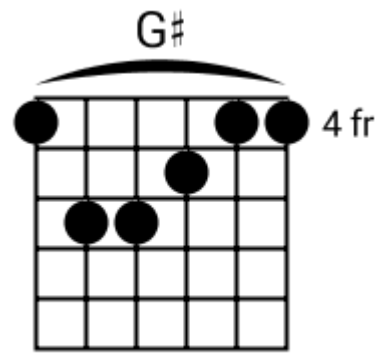

(2)
2x

Track 3 Dm7 BPM 085

Soulful Pop

www.jamtracksguitar.com

www.guitarteam.nl

Dm7

G7b11sus4

A musical staff in treble clef with a 4/4 time signature. The staff contains four measures of rhythmic notation, each represented by a series of diagonal slashes. The first measure is labeled 'Dm7' and the second measure is labeled 'G7b11sus4'. The remaining two measures are unlabeled.

Soulful Pop

www.jamtracksguitar.com

www.guitarteam.nl

G F Em Dm7 G F Em Dm7

A musical staff in 4/4 time, starting with a treble clef. The staff contains four measures of rhythmic notation, each represented by four slanted lines. Above the staff, the chords G, F, Em, Dm7, G, F, Em, and Dm7 are written in sequence, corresponding to the four measures.

intro

Gm F D# Gm F D#

(1)

Track 10 Bbm BPM 064

Soulful Pop

www.jamtracksguitar.com

www.guitarteam.nl

Bbm7 D# Bbm7 D#6add9

intro

Bbm7 D#6add9 Bbm7 D#6add9

(1)

Soulful Pop - Chord Diagrams

Track 1

F#m7

Soulful Pop - Chord Diagrams

Track 2