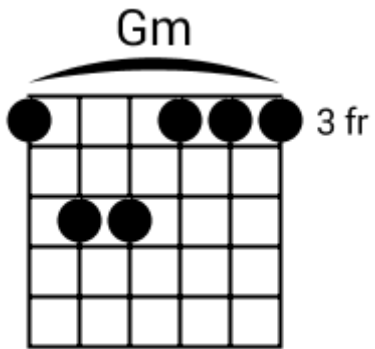

(2)
2x

Track 3 Dm7 BPM 085

Soulful Pop

www.jamtracksguitar.com

www.guitarteam.nl

Dm7

G7b11sus4

A musical staff in treble clef with a 4/4 time signature. The staff contains four measures of rhythmic notation, each represented by a series of diagonal slashes. The first measure is labeled 'Dm7' and the second measure is labeled 'G7b11sus4'. The remaining two measures are unlabeled.

Soulful Pop

www.jamtracksguitar.com

www.guitarteam.nl

G F Em Dm7 G F Em Dm7

A musical staff in 4/4 time, starting with a treble clef. The staff contains four measures of rhythmic notation, each represented by four slanted lines. Above the staff, the chords G, F, Em, Dm7, G, F, Em, and Dm7 are written in sequence, corresponding to the four measures.

Soulful Pop - Chord Diagrams

Track 7

Soulful Pop - Chord Diagrams

Track 8

F#m

C#m

Soulful Pop - Chord Diagrams

Track 9