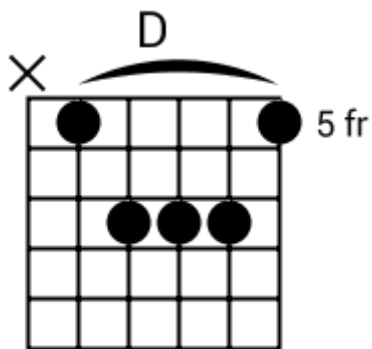

Soulful Pop - Chord Diagrams

Track 8