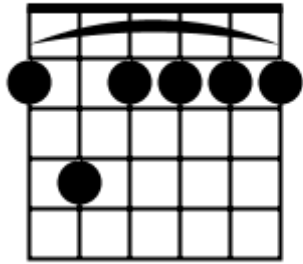

Soulful Pop

www.jamtracksguitar.com

www.guitarteam.nl

G F Em Dm7 G F Em Dm7

A musical staff in 4/4 time, starting with a treble clef. The staff contains four measures of rhythmic notation, each represented by four slanted lines. Above the staff, the chords G, F, Em, Dm7, G, F, Em, and Dm7 are written in sequence, corresponding to the four measures.

intro

Bbm7 D#6add9 Bbm7 D#6add9

(1)

Soulful Pop - Chord Diagrams

Track 1

F#m7

Soulful Pop - Chord Diagrams

Track 2