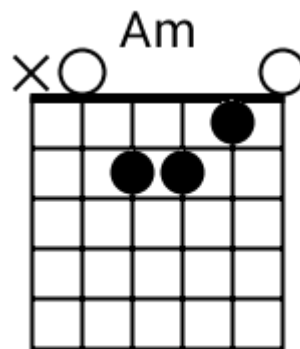

Soulful Pop - Chord Diagrams

Track 8