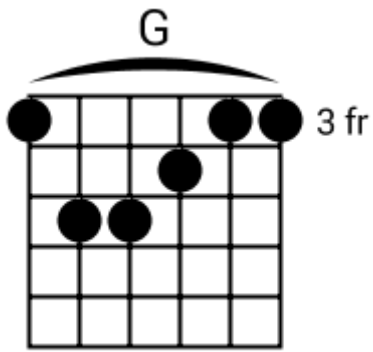

(2)
2x

Track 3 Dm7 BPM 085

Soulful Pop

www.jamtracksguitar.com

www.guitarteam.nl

Dm7

G7b11sus4

A musical staff in treble clef with a 4/4 time signature. The staff contains four measures of rhythmic notation, each represented by a series of diagonal slashes. The first measure is labeled 'Dm7' and the second measure is labeled 'G7b11sus4'. The remaining two measures are unlabeled.

Soulful Pop

www.jamtracksguitar.com

www.guitarteam.nl

G F Em Dm7 G F Em Dm7

A musical staff in 4/4 time, starting with a treble clef. The staff contains four measures of rhythmic notation, each represented by four slanted lines. Above the staff, the chords G, F, Em, Dm7, G, F, Em, and Dm7 are written in sequence, corresponding to the four measures.

intro

Bbm7 D#6add9 Bbm7 D#6add9

(1)

Soulful Pop - Chord Diagrams

Track 1

F#m7

Soulful Pop - Chord Diagrams

Track 2

Soulful Pop - Chord Diagrams

Track 3

Soulful Pop - Chord Diagrams

Track 4

Soulful Pop - Chord Diagrams

Track 5

Soulful Pop - Chord Diagrams

Track 6