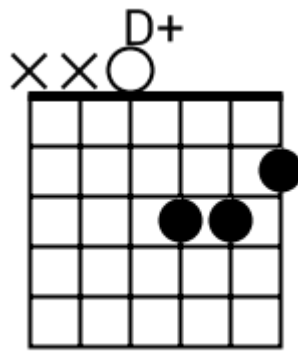

Soulful Pop - Chord Diagrams

Track 4