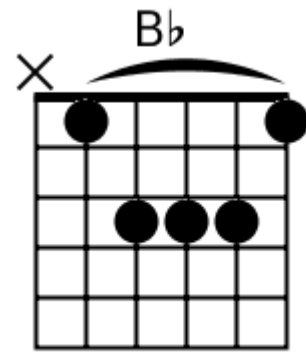

Soulful Pop - Chord Diagrams

Track 7