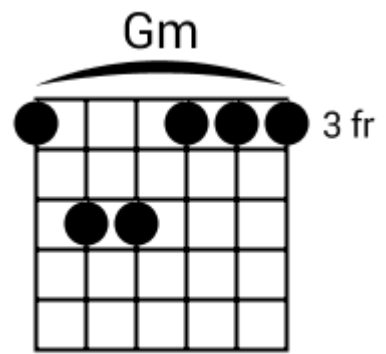

(2)
2x

Track 3 Dm7 BPM 085

Soulful Pop

www.jamtracksguitar.com

www.guitarteam.nl

Dm7

G7b11sus4

A musical staff in treble clef with a 4/4 time signature. The staff contains four measures of rhythmic notation, each represented by a series of diagonal slashes. The first measure is labeled 'Dm7' and the second measure is labeled 'G7b11sus4'. The remaining two measures are unlabeled.

Soulful Pop

www.jamtracksguitar.com

www.guitarteam.nl

G F Em Dm7 G F Em Dm7

A musical staff in 4/4 time, starting with a treble clef. The staff contains four measures of rhythmic notation, each represented by four slanted lines. Above the staff, the chords G, F, Em, Dm7, G, F, Em, and Dm7 are written in sequence, corresponding to the four measures.

intro

Gm F D# Gm F D#

(1)

Track 10 Bbm BPM 064

Soulful Pop

www.jamtracksguitar.com

www.guitarteam.nl

Bbm7 D# Bbm7 D#6add9

intro

Bbm7 D#6add9 Bbm7 D#6add9

(1)

Soulful Pop - Chord Diagrams

Track 1

F#m7

Soulful Pop - Chord Diagrams

Track 2