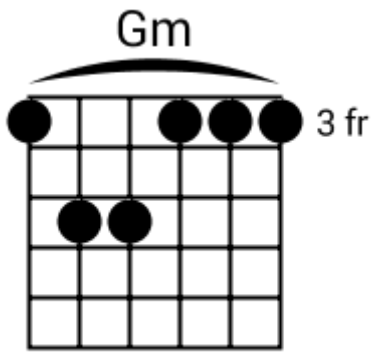

Soulful Pop - Chord Diagrams

Track 7