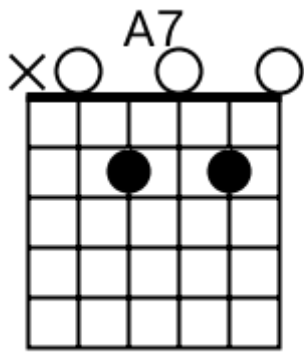

(2)
2x

Track 3 Dm7 BPM 085

Soulful Pop

www.jamtracksguitar.com

www.guitarteam.nl

Dm7

G7b11sus4

A musical staff in treble clef with a 4/4 time signature. The staff contains four measures of rhythmic notation, each represented by a series of diagonal slashes. The first measure is labeled 'Dm7' and the second measure is labeled 'G7b11sus4'. The remaining two measures are unlabeled.

Soulful Pop

www.jamtracksguitar.com

www.guitarteam.nl

G F Em Dm7 G F Em Dm7

A musical staff in 4/4 time, starting with a treble clef. The staff contains four measures of rhythmic notation, each represented by four slanted lines. Above the staff, the chords G, F, Em, Dm7, G, F, Em, and Dm7 are written in sequence, corresponding to the four measures.

intro

Gm F D# Gm F D#

(1)

Track 10 Bbm BPM 064

Soulful Pop

www.jamtracksguitar.com

www.guitarteam.nl

Bbm7 D# Bbm7 D#6add9

intro

Bbm7 D#6add9 Bbm7 D#6add9

(1)

Soulful Pop - Chord Diagrams

Track 1

F#m7

Soulful Pop - Chord Diagrams

Track 2