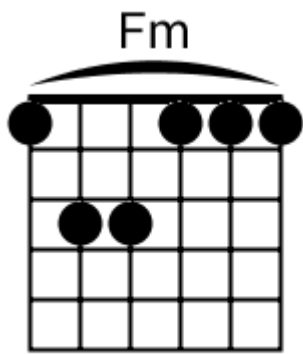

Soulful Pop

www.jamtracksguitar.com

www.guitarteam.nl

G F Em Dm7 G F Em Dm7

A musical staff in 4/4 time, starting with a treble clef. The staff contains four measures of rhythmic notation, each represented by four slanted lines. Above the staff, the chords G, F, Em, Dm7, G, F, Em, and Dm7 are written in sequence, corresponding to the four measures.

intro

Gm F D# Gm F D#

(1)

Track 10 Bbm BPM 064

Soulful Pop

www.jamtracksguitar.com

www.guitarteam.nl

Bbm7 D# Bbm7 D#6add9

intro

Bbm7 D#6add9 Bbm7 D#6add9

(1)

Soulful Pop - Chord Diagrams

Track 1

F#m7

Soulful Pop - Chord Diagrams

Track 2