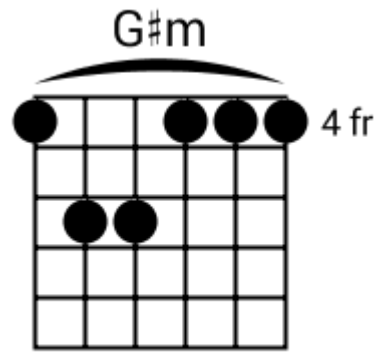

(2)
2x

Track 3 Dm7 BPM 085

Soulful Pop

www.jamtracksguitar.com

www.guitarteam.nl

Dm7

G7b11sus4

A musical staff in treble clef with a 4/4 time signature. The staff contains four measures of rhythmic notation, each represented by a series of diagonal slashes. The first measure is labeled 'Dm7' and the second measure is labeled 'G7b11sus4'. The remaining two measures are unlabeled.

Soulful Pop

www.jamtracksguitar.com

www.guitarteam.nl

G F Em Dm7 G F Em Dm7

A musical staff in 4/4 time, starting with a treble clef. The staff contains four measures of rhythmic notation, each represented by four slanted lines. Above the staff, the chords G, F, Em, Dm7, G, F, Em, and Dm7 are written in sequence, corresponding to the four measures.

intro

Gm F D# Gm F D#

(1)

Track 10 Bbm BPM 064

Soulful Pop

www.jamtracksguitar.com

www.guitarteam.nl

Bbm7 D# Bbm7 D#6add9

intro

Bbm7 D#6add9 Bbm7 D#6add9

(1)

Soulful Pop - Chord Diagrams

Track 1

F#m7

Soulful Pop - Chord Diagrams

Track 2