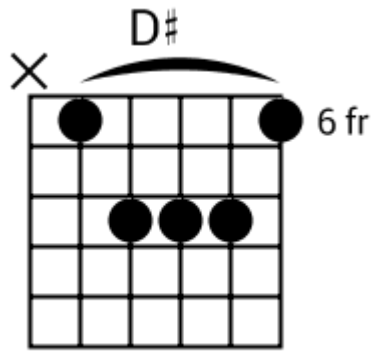

Soulful Pop - Chord Diagrams

Track 7