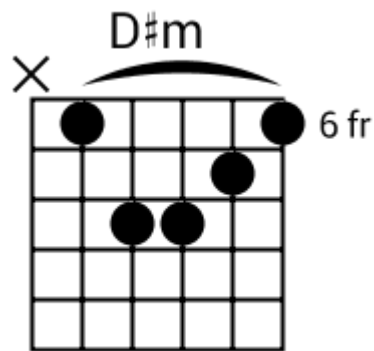

Soulful Pop

www.jamtracksguitar.com

www.guitarteam.nl

G F Em Dm7 G F Em Dm7

A musical staff in 4/4 time, starting with a treble clef. The staff contains four measures of rhythmic notation, each represented by four slanted lines. Above the staff, the chords G, F, Em, Dm7, G, F, Em, and Dm7 are written in sequence, corresponding to the four measures.

intro

Bbm7 D#6add9 Bbm7 D#6add9

(1)

Soulful Pop - Chord Diagrams

Track 1

F#m7

Soulful Pop - Chord Diagrams

Track 2

Soulful Pop - Chord Diagrams

Track 3

Soulful Pop - Chord Diagrams

Track 4

Soulful Pop - Chord Diagrams

Track 5

Soulful Pop - Chord Diagrams

Track 6