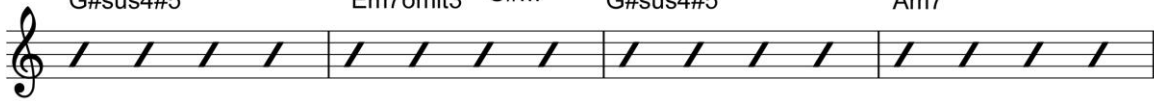

G#sus4#5 Em7omit3 C#m G#sus4#5 Am7