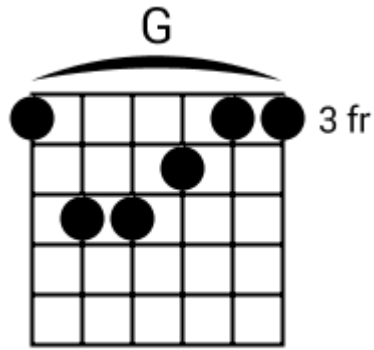

Soulful Pop - Chord Diagrams

Track 8