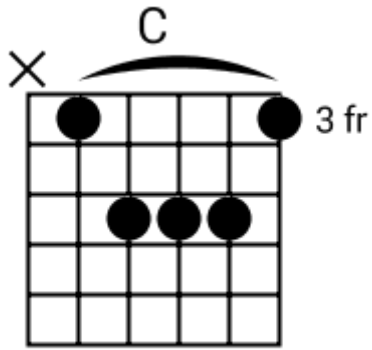

Soulful Pop - Chord Diagrams

Track 8