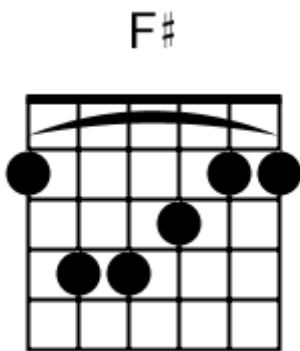

Soulful Pop

www.jamtracksguitar.com

www.guitarteam.nl

G F Em Dm7 G F Em Dm7

A musical staff in 4/4 time, starting with a treble clef. The staff contains four measures of rhythmic notation, each represented by four slanted lines. Above the staff, the chords G, F, Em, Dm7, G, F, Em, and Dm7 are written in sequence, corresponding to the four measures.

intro

Bbm7 D#6add9 Bbm7 D#6add9

(1)

Soulful Pop - Chord Diagrams

Track 1

F#m7

Soulful Pop - Chord Diagrams

Track 2

Soulful Pop - Chord Diagrams

Track 3

Soulful Pop - Chord Diagrams

Track 4

Soulful Pop - Chord Diagrams

Track 5

Soulful Pop - Chord Diagrams

Track 6