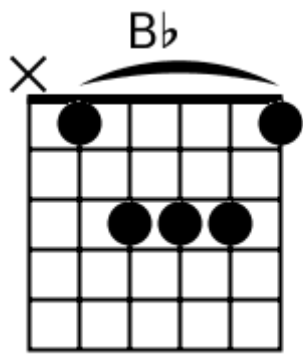

Soulful Pop

www.jamtracksguitar.com

www.guitarteam.nl

G F Em Dm7 G F Em Dm7

A musical staff in 4/4 time, starting with a treble clef. The staff contains four measures of rhythmic notation, each represented by four slanted lines. Above the staff, the chords G, F, Em, Dm7, G, F, Em, and Dm7 are written in sequence, corresponding to the four measures.

intro

Gm F D# Gm F D#

(1)

Track 10 Bbm BPM 064

Soulful Pop

www.jamtracksguitar.com

www.guitarteam.nl

Bbm7 D# Bbm7 D#6add9

intro

Bbm7 D#6add9 Bbm7 D#6add9

(1)

Soulful Pop - Chord Diagrams

Track 1

F#m7

Soulful Pop - Chord Diagrams

Track 2