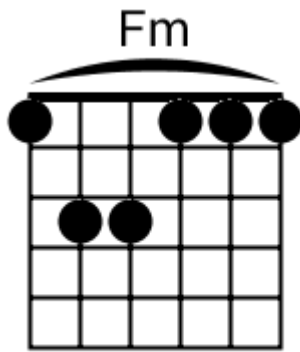

Soulful Pop - Chord Diagrams

Track 7