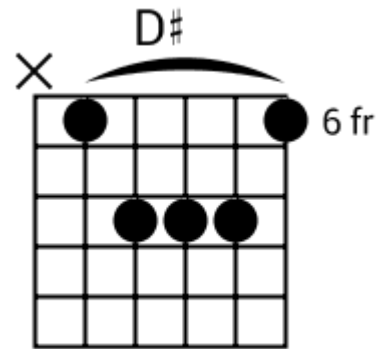

(2)
2x

Track 3 Dm7 BPM 085

Soulful Pop

www.jamtracksguitar.com

www.guitarteam.nl

Dm7

G7b11sus4

A musical staff in treble clef with a 4/4 time signature. The staff contains four measures of rhythmic notation, each represented by a series of diagonal slashes. The first measure is labeled 'Dm7' and the second measure is labeled 'G7b11sus4'. The remaining two measures are unlabeled.

Soulful Pop

www.jamtracksguitar.com

www.guitarteam.nl

G F Em Dm7 G F Em Dm7

A musical staff in 4/4 time, starting with a treble clef. The staff contains four measures of rhythmic notation, each represented by four slanted lines. Above the staff, the chords G, F, Em, Dm7, G, F, Em, and Dm7 are written in sequence, corresponding to the four measures.

Soulful Pop - Chord Diagrams

Track 3

Soulful Pop - Chord Diagrams

Track 4

Soulful Pop - Chord Diagrams

Track 5

Soulful Pop - Chord Diagrams

Track 6

Soulful Pop - Chord Diagrams

Track 7

Soulful Pop - Chord Diagrams

Track 8

F#m

C#m

Soulful Pop - Chord Diagrams

Track 9