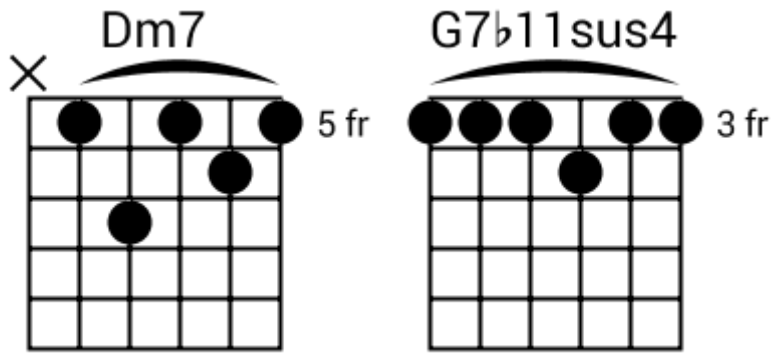

Soulful Pop - Chord Diagrams

Track 3