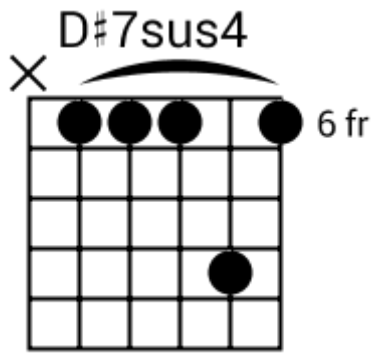

Track 1 BPM 160

Soul

www.jamtracksguitar.com
www.guitarteam.nl

D7sus2 D7sus2 Cmaj7sus2 Cmaj7sus2

A musical staff in 4/4 time, starting with a treble clef and a '4' indicating the time signature. The staff is divided into four measures, each containing a series of diagonal slashes representing a rhythmic pattern. Above the staff, the chord names D7sus2, D7sus2, Cmaj7sus2, and Cmaj7sus2 are aligned with their respective measures.

Track 8 BPM 160

Soul

www.jamtracksguitar.com
www.guitarteam.nl

A#maj7 A#maj7sus2b5 A#maj7 A#maj7sus2b5

A musical staff in 4/4 time, starting with a treble clef and a 4/4 time signature. The staff is divided into four measures, each containing a series of diagonal slashes representing a rhythmic pattern. The notes are: A#maj7, A#maj7sus2b5, A#maj7, and A#maj7sus2b5.

Track 10 BPM 100

Soul

www.jamtracksguitar.com
www.guitarteam.nl

A#6 A#6 G# G#

The image shows a musical staff with a treble clef and a 4/4 time signature. The staff is divided into four measures, each containing a rhythmic pattern of eight eighth notes. Above the staff, the chord names A#6, A#6, G#, and G# are written above the first, second, third, and fourth measures respectively.

Soul - Chord Diagrams

Track 1

Soul - Chord Diagrams

Track 2

Soul - Chord Diagrams

Track 3

Soul - Chord Diagrams

Track 4