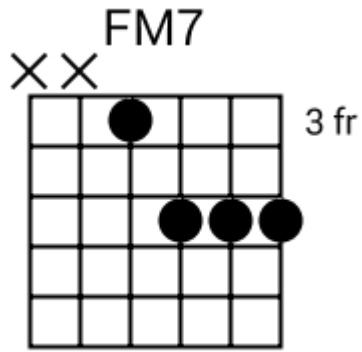

Track 4 BPM 150

Soul

www.jamtracksguitar.com

www.guitarteam.nl

D#7sus4 G#13b11sus4 D#7sus4 G#13b11sus4

A musical staff in 4/4 time, starting with a treble clef and a '4' indicating the time signature. The staff is divided into four measures by vertical bar lines. Each measure contains a series of diagonal slashes (//) representing a rhythmic pattern. The notes D#7sus4, G#13b11sus4, D#7sus4, and G#13b11sus4 are written above their respective measures.

Track 8 BPM 160

Soul

www.jamtracksguitar.com
www.guitarteam.nl

A#maj7 A#maj7sus2b5 A#maj7 A#maj7sus2b5

A musical staff in 4/4 time, starting with a treble clef and a 4/4 time signature. The staff is divided into four measures, each containing a series of diagonal slashes representing a rhythmic pattern. The notes are: A#maj7, A#maj7sus2b5, A#maj7, and A#maj7sus2b5.

Track 10 BPM 100

Soul

www.jamtracksguitar.com
www.guitarteam.nl

A#6 A#6 G# G#

The image shows a musical staff with a treble clef and a 4/4 time signature. The staff is divided into four measures, each containing a rhythmic pattern of eight eighth notes. Above the staff, the chord names A#6, A#6, G#, and G# are written above the first, second, third, and fourth measures respectively.

Soul - Chord Diagrams

Track 1

Soul - Chord Diagrams

Track 2

Soul - Chord Diagrams

Track 3

Soul - Chord Diagrams

Track 4