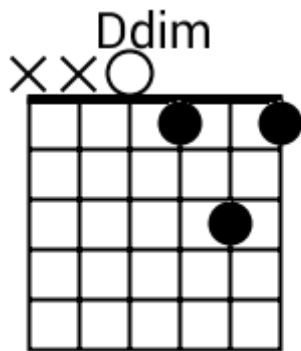

Soul - Chord Diagrams

Track 2