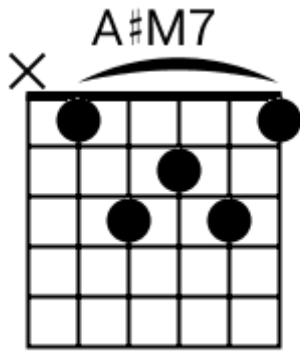

Soul - Chord Diagrams

Track 8