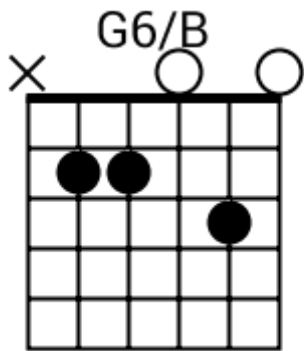

Soul - Chord Diagrams

Track 5