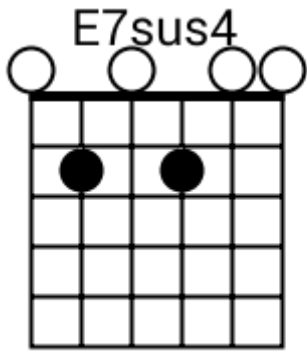

Soul - Chord Diagrams

Track 9