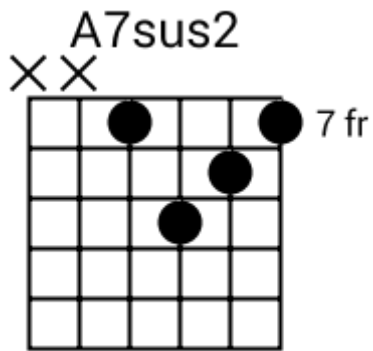

Soul - Chord Diagrams

Track 2