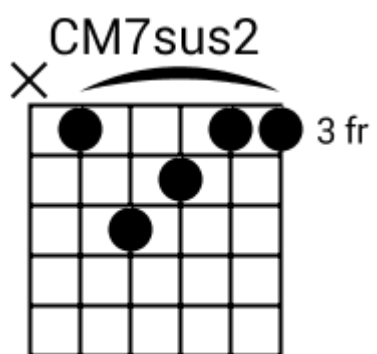

Soul - Chord Diagrams

Track 1