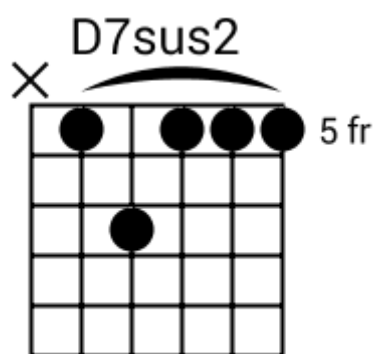

Soul - Chord Diagrams

Track 1