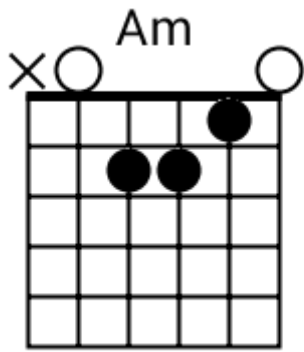

Track 1 BPM 160

Soul

www.jamtracksguitar.com
www.guitarteam.nl

D7sus2 D7sus2 Cmaj7sus2 Cmaj7sus2

A musical staff in 4/4 time, starting with a treble clef and a '4' indicating the time signature. The staff is divided into four measures, each containing a series of diagonal slashes representing a rhythmic pattern. Above the staff, the chord names D7sus2, D7sus2, Cmaj7sus2, and Cmaj7sus2 are aligned with their respective measures.

Track 8 BPM 160

Soul

www.jamtracksguitar.com
www.guitarteam.nl

A#maj7 A#maj7sus2b5 A#maj7 A#maj7sus2b5

A musical staff in 4/4 time, starting with a treble clef and a 4/4 time signature. The staff is divided into four measures, each containing a series of diagonal slashes representing a rhythmic pattern. The notes are: A#maj7, A#maj7sus2b5, A#maj7, and A#maj7sus2b5.

Track 10 BPM 100

Soul

www.jamtracksguitar.com
www.guitarteam.nl

A#6 A#6 G# G#

The image shows a musical staff with a treble clef and a 4/4 time signature. The staff is divided into four measures, each containing a rhythmic pattern of eight eighth notes. Above the staff, the chord names A#6, A#6, G#, and G# are written above the first, second, third, and fourth measures respectively.

Soul - Chord Diagrams

Track 1

Soul - Chord Diagrams

Track 2

Soul - Chord Diagrams

Track 3

Soul - Chord Diagrams

Track 4