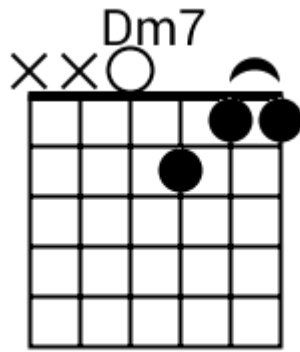

Soul - Chord Diagrams

Track 9