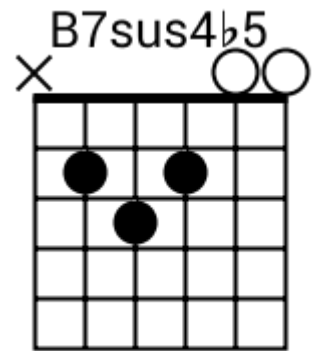

Soul - Chord Diagrams

Track 5