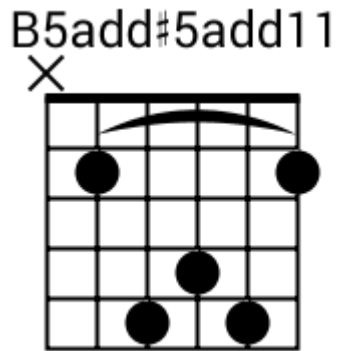

Soul - Chord Diagrams

Track 5