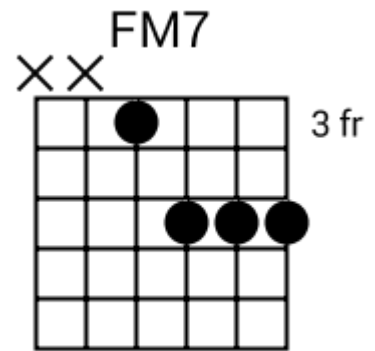

Soul - Chord Diagrams

Track 2