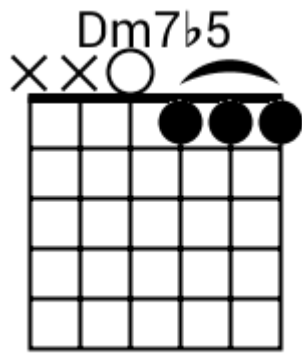

Soul - Chord Diagrams

Track 6