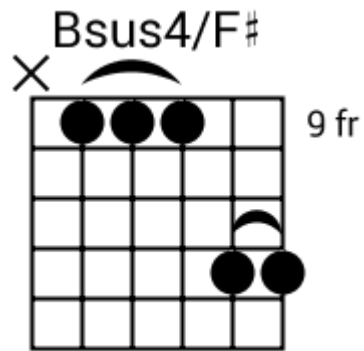

Soul - Chord Diagrams

Track 2