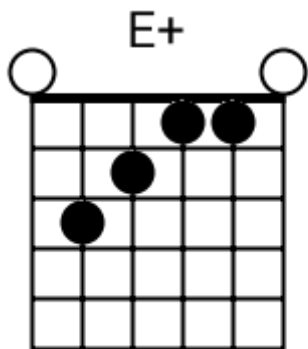

Soul - Chord Diagrams

Track 5