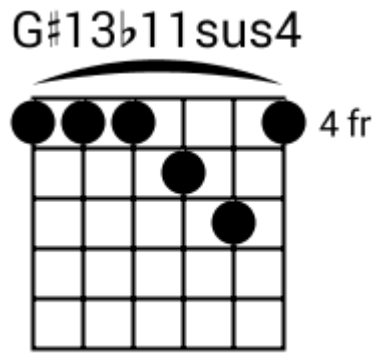

Track 4 BPM 150

Soul

www.jamtracksguitar.com

www.guitarteam.nl

D#7sus4 G#13b11sus4 D#7sus4 G#13b11sus4

A musical staff in 4/4 time, starting with a treble clef and a '4' indicating the time signature. The staff is divided into four measures by vertical bar lines. Each measure contains a series of diagonal slashes (//) representing a rhythmic pattern. The notes D#7sus4, G#13b11sus4, D#7sus4, and G#13b11sus4 are written above their respective measures.

Track 8 BPM 160

Soul

www.jamtracksguitar.com
www.guitarteam.nl

A#maj7 A#maj7sus2b5 A#maj7 A#maj7sus2b5

A musical staff in 4/4 time, starting with a treble clef and a 4/4 time signature. The staff is divided into four measures, each containing a series of diagonal slashes representing a rhythmic pattern. The notes are: A#maj7, A#maj7sus2b5, A#maj7, and A#maj7sus2b5.

Track 10 BPM 100

Soul

www.jamtracksguitar.com
www.guitarteam.nl

A#6 A#6 G# G#

The image shows a musical staff with a treble clef and a 4/4 time signature. The staff is divided into four measures, each containing a rhythmic pattern of eight eighth notes. Above the staff, the chord names A#6, A#6, G#, and G# are written above the first, second, third, and fourth measures respectively.

Soul - Chord Diagrams

Track 1

Soul - Chord Diagrams

Track 2

Soul - Chord Diagrams

Track 3

Soul - Chord Diagrams

Track 4