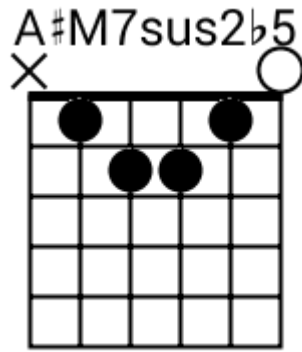

Soul - Chord Diagrams

Track 8