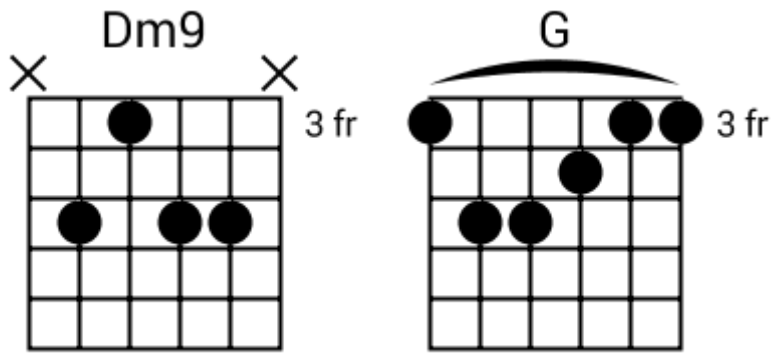

Soul - Chord Diagrams

Track 7