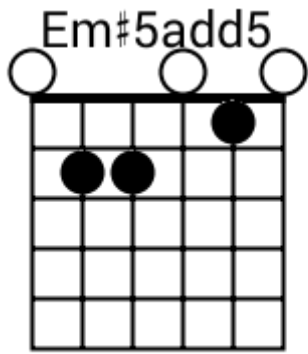

Soul - Chord Diagrams

Track 6