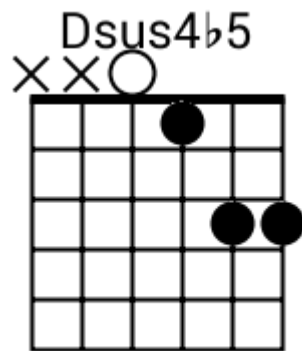

Soul - Chord Diagrams

Track 2