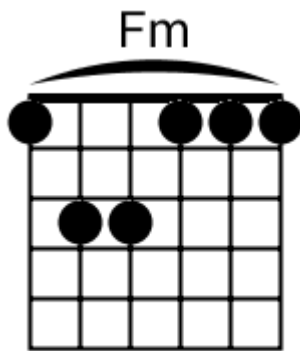

Smooth R&B - Chord Diagrams

Track 1