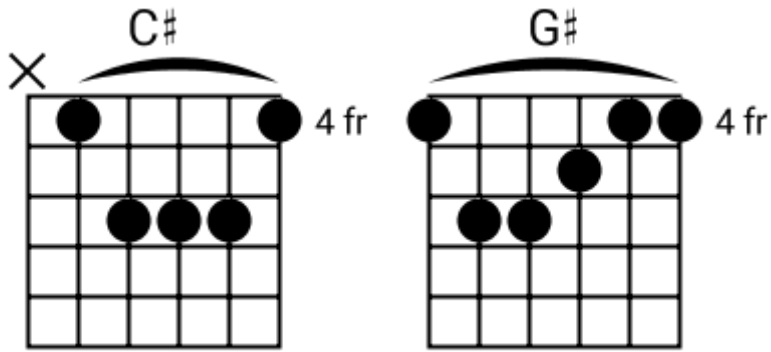

Bm G G Bm G G Bm G G Bm F#m

Bm G G Bm G G Bm G G Bm F#m

Track 4 D#m BPM 079

Smooth R&B

www.jamtracksguitar.com

www.guitarteam.nl

D#m C# Bbm B

A musical staff in treble clef with a 4/4 time signature. The staff contains two measures of rhythmic notation, each represented by four diagonal slashes. Above the staff, the chords D#m, C#, Bbm, and B are indicated for the first, second, third, and fourth measures respectively.

Track 7 G# BPM 060

Smooth R&B

www.jamtracksguitar.com

www.guitarteam.nl

G# Fm Bb G# Fm Cm

A musical staff in treble clef with a 4/4 time signature. The staff contains four measures of rhythmic notation, each represented by four slanted lines. Above the staff, the chords G#, Fm, Bb, G#, Fm, and Cm are indicated, corresponding to the four measures.

(1)

C#m7 G#m7 F#m7 C#m7 G#m7 F#m7

(2)

Track 10 Am BPM 064

Smooth R&B

www.jamtracksguitar.com
www.guitarteam.nl

Am G F Am G F

The image shows a musical staff with a treble clef and a 4/4 time signature. The staff is divided into four measures by vertical bar lines. Each measure contains a series of slanted lines, representing a rhythmic pattern. Above the staff, the chords Am, G, and F are written above the first, second, and third measures respectively, and Am, G, and F are written above the fourth measure.

Smooth R&B - Chord Diagrams

Track 4

Smooth R&B - Chord Diagrams

Track 5

Smooth R&B - Chord Diagrams

Track 6

Smooth R&B - Chord Diagrams

Track 7