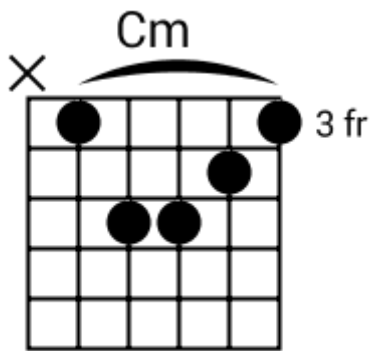

Smooth R&B - Chord Diagrams

Track 5