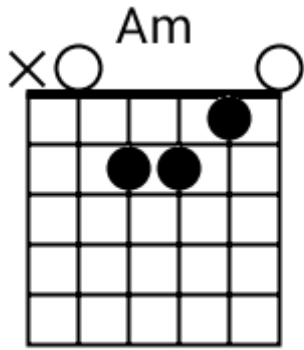

Smooth R&B - Chord Diagrams

Track 8