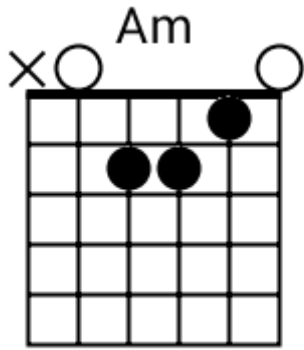

Bm G G Bm G G Bm G G Bm F#m

Bm G G Bm G G Bm G G Bm F#m

Track 4 D#m BPM 079

Smooth R&B

www.jamtracksguitar.com

www.guitarteam.nl

D#m C# Bbm B

A musical staff in treble clef with a 4/4 time signature. The staff contains two measures of rhythmic notation, each represented by four diagonal slashes. Above the staff, the chords D#m, C#, Bbm, and B are indicated for the first, second, third, and fourth measures respectively.

C# Bbm Fm Cm

(2)
2x

Track 6 C# BPM 067

Smooth R&B

www.jamtracksguitar.com

www.guitarteam.nl

C# G# C# G# C# G# C# G#

A musical staff in treble clef with a 4/4 time signature. The staff contains a sequence of eight notes: C#, G#, C#, G#, C#, G#, C#, G#. Each note is represented by a diagonal slash on the staff. The notes are grouped into four pairs, with a vertical bar line separating each pair.

(1)

C#m7 G#m7 F#m7 C#m7 G#m7 F#m7

(2)

Track 10 Am BPM 064

Smooth R&B

www.jamtracksguitar.com
www.guitarteam.nl

Am G F Am G F

The image shows a musical staff with a treble clef and a 4/4 time signature. The staff is divided into four measures by vertical bar lines. Each measure contains a series of slanted lines, representing a rhythmic pattern. Above the staff, the chords Am, G, and F are written above the first, second, and third measures respectively, and Am, G, and F are written above the fourth measure.

Smooth R&B - Chord Diagrams

Track 8

Smooth R&B - Chord Diagrams

Track 9

Smooth R&B - Chord Diagrams

Track 10

Smooth R&B - Chord Diagrams

Track 11