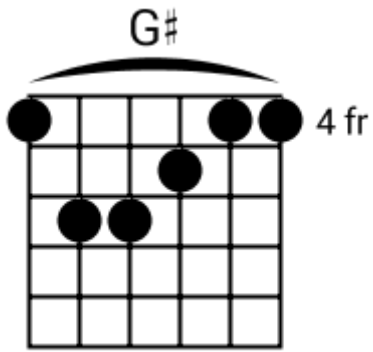

Bm G G Bm G G Bm G G Bm F#m

Bm G G Bm G G Bm G G Bm F#m

Track 4 D#m BPM 079

Smooth R&B

www.jamtracksguitar.com

www.guitarteam.nl

D#m C# Bbm B

A musical staff in treble clef with a 4/4 time signature. The staff contains two measures of rhythmic notation, each represented by four diagonal slashes. Above the staff, the chords D#m, C#, Bbm, and B are indicated for the first, second, third, and fourth measures respectively.

C# Bbm Fm Cm

(2)
2x

Track 6 C# BPM 067

Smooth R&B

www.jamtracksguitar.com

www.guitarteam.nl

C# G# C# G# C# G# C# G#

A musical staff in treble clef with a 4/4 time signature. The staff contains a sequence of eight notes: C#, G#, C#, G#, C#, G#, C#, G#. Each note is represented by a diagonal slash on the staff. The notes are grouped into four pairs, with a vertical bar line separating each pair.

(1)

C#m7 G#m7 F#m7 C#m7 G#m7 F#m7

(2)

Track 10 Am BPM 064

Smooth R&B

www.jamtracksguitar.com
www.guitarteam.nl

Am G F Am G F

The image shows a musical staff with a treble clef and a 4/4 time signature. The staff is divided into four measures by vertical bar lines. Each measure contains a series of slanted lines, representing a rhythmic pattern. Above the staff, the chords Am, G, and F are written above the first, second, and third measures respectively, and Am, G, and F are written above the fourth measure.

Smooth R&B - Chord Diagrams

Track 4

Smooth R&B - Chord Diagrams

Track 5

Smooth R&B - Chord Diagrams

Track 6

Smooth R&B - Chord Diagrams

Track 7