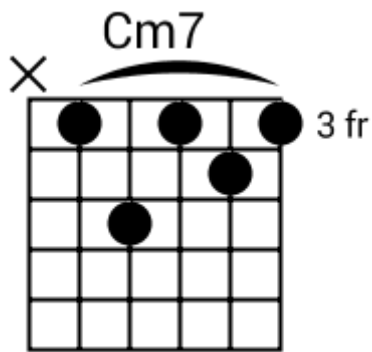

Smooth R&B - Chord Diagrams

Track 2