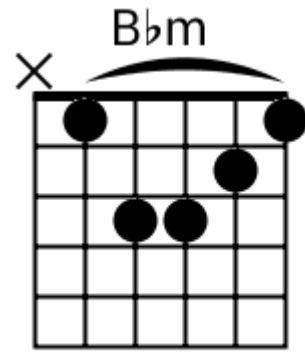

Smooth R&B - Chord Diagrams

Track 4