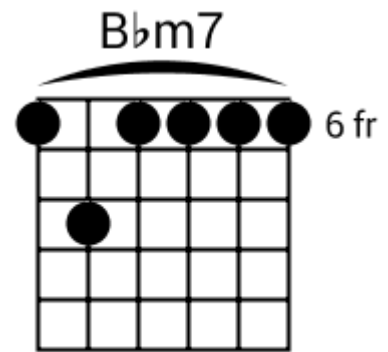

Bm G G Bm G G Bm G G Bm F#m

Bm G G Bm G G Bm G G Bm F#m

Track 4 D#m BPM 079

Smooth R&B

www.jamtracksguitar.com

www.guitarteam.nl

D#m C# Bbm B

A musical staff in treble clef with a 4/4 time signature. The staff contains two measures of rhythmic notation, each represented by four diagonal slashes. Above the staff, the chords D#m, C#, Bbm, and B are indicated for the first, second, third, and fourth measures respectively.

Track 7 G# BPM 060

Smooth R&B

www.jamtracksguitar.com

www.guitarteam.nl

G# Fm Bb G# Fm Cm

A musical staff in treble clef with a 4/4 time signature. The staff contains four measures of rhythmic notation, each represented by four slanted lines. Above the staff, the chords G#, Fm, Bb, G#, Fm, and Cm are indicated, corresponding to the four measures.

(1)

C#m7 G#m7 F#m7 C#m7 G#m7 F#m7

(2)

Track 10 Am BPM 064

Smooth R&B

www.jamtracksguitar.com
www.guitarteam.nl

Am G F Am G F

The image shows a musical staff with a treble clef and a 4/4 time signature. The staff is divided into four measures by vertical bar lines. Each measure contains a series of slanted lines, representing a rhythmic pattern. Above the staff, the chords Am, G, and F are written above the first, second, and third measures respectively, and Am, G, and F are written above the fourth measure.

Bb Am Dm Bb Am Dm

(2)
2x

Smooth R&B - Chord Diagrams

Track 1

Smooth R&B - Chord Diagrams

Track 2

Smooth R&B - Chord Diagrams

Track 3