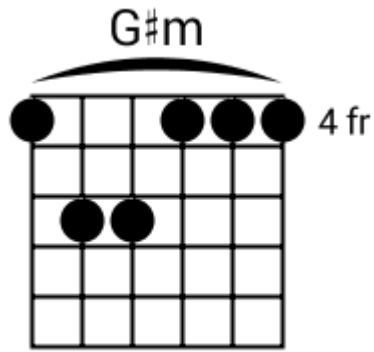

Smooth R&B - Chord Diagrams

Track 5