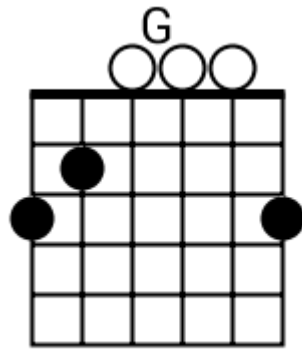

Bm G G Bm G G Bm G G Bm F#m

Bm G G Bm G G Bm G G Bm F#m

Track 4 D#m BPM 079

Smooth R&B

www.jamtracksguitar.com

www.guitarteam.nl

D#m C# Bbm B

A musical staff in treble clef with a 4/4 time signature. The staff contains two measures of rhythmic notation, each represented by four diagonal slashes. Above the staff, the chords D#m, C#, Bbm, and B are indicated for the first, second, third, and fourth measures respectively.

C# Bbm Fm Cm

(2)
2x

Track 6 C# BPM 067

Smooth R&B

www.jamtracksguitar.com

www.guitarteam.nl

C# G# C# G# C# G# C# G#

A musical staff in treble clef with a 4/4 time signature. The staff contains a sequence of eight notes: C#, G#, C#, G#, C#, G#, C#, G#. Each note is represented by a diagonal slash on the staff. The notes are grouped into four pairs, with a vertical bar line separating each pair.

(1)

C#m7 G#m7 F#m7 C#m7 G#m7 F#m7

(2)

Track 10 Am BPM 064

Smooth R&B

www.jamtracksguitar.com
www.guitarteam.nl

Am G F Am G F

The image shows a musical staff with a treble clef and a 4/4 time signature. The staff is divided into four measures by vertical bar lines. Each measure contains a series of slanted lines, representing a rhythmic pattern. Above the staff, the chords Am, G, and F are written above the first, second, and third measures respectively, and Am, G, and F are written above the fourth measure.

Smooth R&B - Chord Diagrams

Track 8

Smooth R&B - Chord Diagrams

Track 9

Smooth R&B - Chord Diagrams

Track 10

Smooth R&B - Chord Diagrams

Track 11