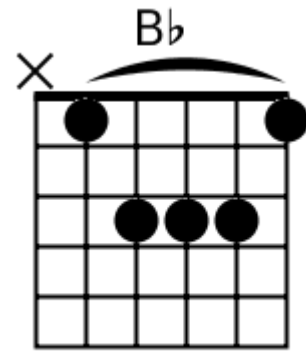

Bm G G Bm G G Bm G G Bm F#m

Bm G G Bm G G Bm G G Bm F#m

Track 4 D#m BPM 079

Smooth R&B

www.jamtracksguitar.com

www.guitarteam.nl

D#m C# Bbm B

A musical staff in treble clef with a 4/4 time signature. The staff contains two measures of rhythmic notation, each represented by four diagonal slashes. Above the staff, the chords D#m, C#, Bbm, and B are indicated for the first, second, third, and fourth measures respectively.

C# Bbm Fm Cm

(2)
2x

Track 6 C# BPM 067

Smooth R&B

www.jamtracksguitar.com

www.guitarteam.nl

C# G# C# G# C# G# C# G#

A musical staff in treble clef with a 4/4 time signature. The staff contains a sequence of eight notes: C#, G#, C#, G#, C#, G#, C#, G#. Each note is represented by a diagonal slash on the staff. The notes are grouped into four pairs, with a vertical bar line separating each pair.

(1)

C#m7 G#m7 F#m7 C#m7 G#m7 F#m7

(2)

Track 10 Am BPM 064

Smooth R&B

www.jamtracksguitar.com
www.guitarteam.nl

Am G F Am G F

The image shows a musical staff with a treble clef and a 4/4 time signature. The staff is divided into four measures by vertical bar lines. Each measure contains a series of slanted lines, representing a rhythmic pattern. Above the staff, the chords Am, G, and F are written above the first, second, and third measures respectively, and Am, G, and F are written above the fourth measure.

Smooth R&B - Chord Diagrams

Track 4

Smooth R&B - Chord Diagrams

Track 5

Smooth R&B - Chord Diagrams

Track 6

Smooth R&B - Chord Diagrams

Track 7