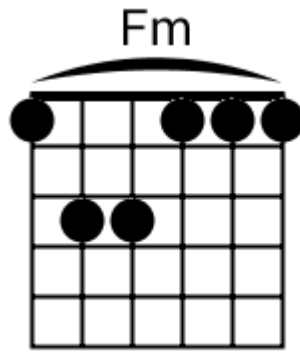

Bm G G Bm G G Bm G G Bm F#m

Bm G G Bm G G Bm G G Bm F#m

Track 4 D#m BPM 079

Smooth R&B

www.jamtracksguitar.com

www.guitarteam.nl

D#m C# Bbm B

A musical staff in treble clef with a 4/4 time signature. The staff contains two measures of rhythmic notation, each represented by four diagonal slashes. Above the staff, the chords D#m, C#, Bbm, and B are indicated for the first, second, third, and fourth measures respectively.

C# Bbm Fm Cm

(2)
2x

Track 6 C# BPM 067

Smooth R&B

www.jamtracksguitar.com

www.guitarteam.nl

C# G# C# G# C# G# C# G#

A musical staff in treble clef with a 4/4 time signature. The staff contains a sequence of eight notes: C#, G#, C#, G#, C#, G#, C#, G#. Each note is represented by a diagonal slash on the staff. The notes are grouped into four pairs, with a vertical bar line separating each pair.

(1)

C#m7 G#m7 F#m7 C#m7 G#m7 F#m7

(2)

Track 10 Am BPM 064

Smooth R&B

www.jamtracksguitar.com
www.guitarteam.nl

Am G F Am G F

The image shows a musical staff with a treble clef and a 4/4 time signature. The staff is divided into four measures by vertical bar lines. Each measure contains a series of slanted lines, representing a rhythmic pattern. Above the staff, the chords Am, G, and F are written above the first, second, and third measures respectively, and Am, G, and F are written above the fourth measure.

Smooth R&B - Chord Diagrams

Track 4

Smooth R&B - Chord Diagrams

Track 5

Smooth R&B - Chord Diagrams

Track 6

Smooth R&B - Chord Diagrams

Track 7