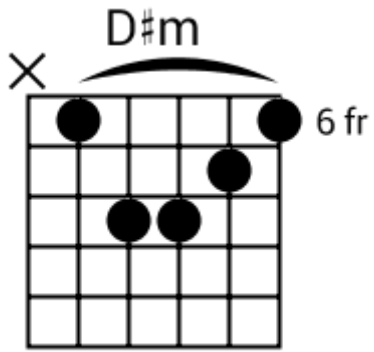

Smooth R&B - Chord Diagrams

Track 4