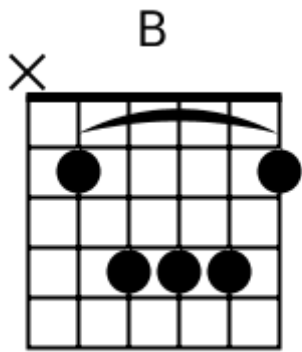

Smooth R&B - Chord Diagrams

Track 4