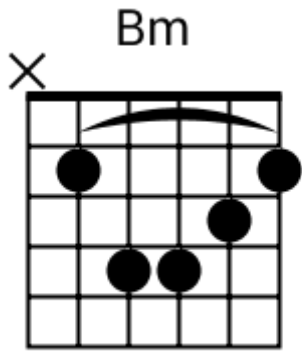

Smooth R&B - Chord Diagrams

Track 3