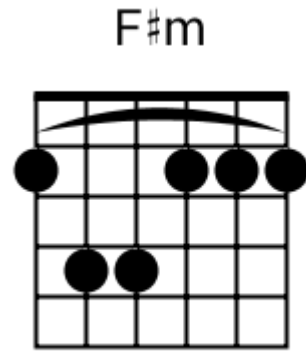

Smooth R&B - Chord Diagrams

Track 3