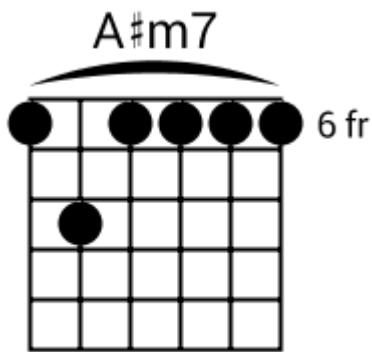

Smooth R&B - Chord Diagrams

Track 2