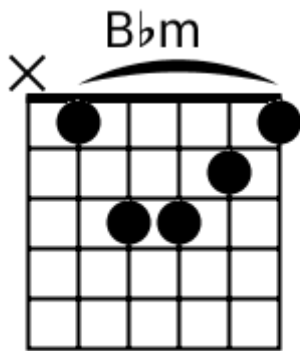

Smooth R&B - Chord Diagrams

Track 1