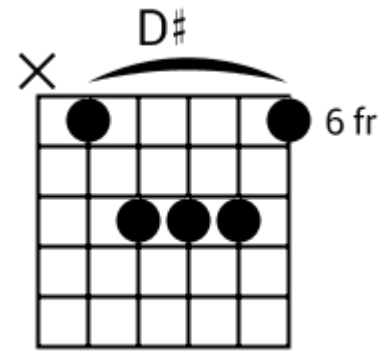

Smooth R&B - Chord Diagrams

Track 2