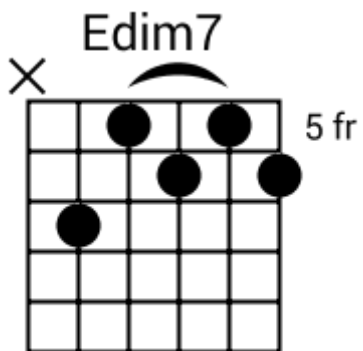

Smooth R&B - Chord Diagrams

Track 1