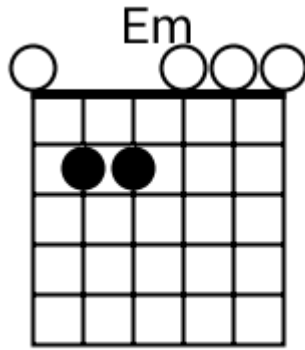

Smooth R&B - Chord Diagrams

Track 8