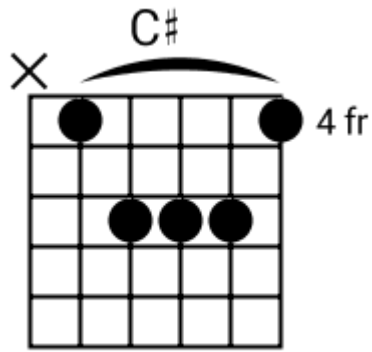

Smooth R&B - Chord Diagrams

Track 2