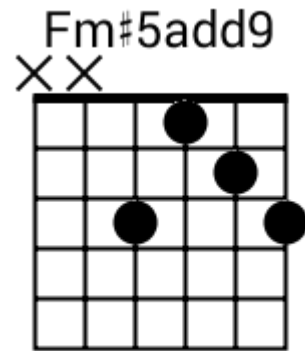

Smooth R&B - Chord Diagrams

Track 1