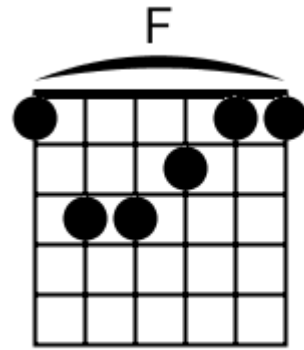

Bm G G Bm G G Bm G G Bm F#m

Bm G G Bm G G Bm G G Bm F#m

Track 4 D#m BPM 079

Smooth R&B

www.jamtracksguitar.com

www.guitarteam.nl

D#m C# Bbm B

A musical staff in treble clef with a 4/4 time signature. The staff contains two measures of rhythmic notation, each represented by four diagonal slashes. Above the staff, the chords D#m, C#, Bbm, and B are indicated for the first, second, third, and fourth measures respectively.

C# Bbm Fm Cm

(2)
2x

Track 6 C# BPM 067

Smooth R&B

www.jamtracksguitar.com

www.guitarteam.nl

C# G# C# G# C# G# C# G#

A musical staff in treble clef with a 4/4 time signature. The staff contains a sequence of eight notes: C#, G#, C#, G#, C#, G#, C#, G#. Each note is represented by a diagonal slash on the staff. The notes are grouped into four pairs, with a vertical bar line separating each pair.

(1)

C#m7 G#m7 F#m7 C#m7 G#m7 F#m7

(2)

Track 10 Am BPM 064

Smooth R&B

www.jamtracksguitar.com
www.guitarteam.nl

Am G F Am G F

The image shows a musical staff with a treble clef and a 4/4 time signature. The staff is divided into four measures by vertical bar lines. Each measure contains a series of slanted lines, representing a rhythmic pattern. Above the staff, the chords Am, G, and F are written above the first, second, and third measures respectively, and Am, G, and F are written above the fourth measure.

Smooth R&B - Chord Diagrams

Track 8

Smooth R&B - Chord Diagrams

Track 9

Smooth R&B - Chord Diagrams

Track 10

Smooth R&B - Chord Diagrams

Track 11