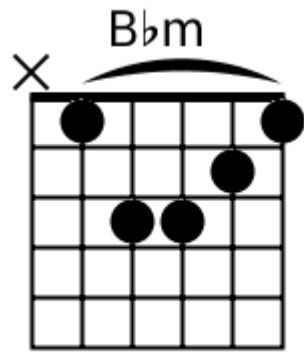

Smooth R&B - Chord Diagrams

Track 5