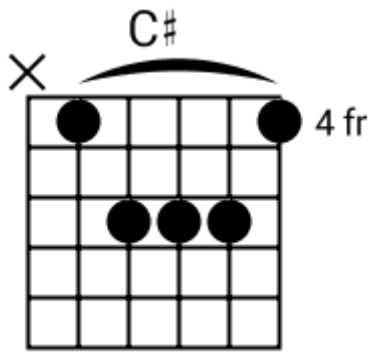

Smooth R&B - Chord Diagrams

Track 5