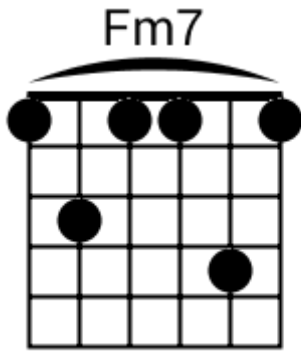

Bm G G Bm G G Bm G G Bm F#m

Bm G G Bm G G Bm G G Bm F#m

Track 4 D#m BPM 079

Smooth R&B

www.jamtracksguitar.com

www.guitarteam.nl

D#m C# Bbm B

A musical staff in treble clef with a 4/4 time signature. The staff contains two measures of rhythmic notation, each represented by four diagonal slashes. Above the staff, the chords D#m, C#, Bbm, and B are indicated for the first, second, third, and fourth measures respectively.

C# Bbm Fm Cm

(2)
2x

Track 6 C# BPM 067

Smooth R&B

www.jamtracksguitar.com

www.guitarteam.nl

C# G# C# G# C# G# C# G#

A musical staff in treble clef with a 4/4 time signature. The staff contains a sequence of eight notes: C#, G#, C#, G#, C#, G#, C#, G#. Each note is represented by a diagonal slash on the staff. The notes are grouped into four pairs, with a vertical bar line separating each pair.

(1)

C#m7 G#m7 F#m7 C#m7 G#m7 F#m7

(2)

Track 10 Am BPM 064

Smooth R&B

www.jamtracksguitar.com
www.guitarteam.nl

Am G F Am G F

The image shows a musical staff with a treble clef and a 4/4 time signature. The staff is divided into four measures by vertical bar lines. Each measure contains a series of slanted lines, representing a rhythmic pattern. Above the staff, the chords Am, G, and F are written above the first, second, and third measures respectively, and Am, G, and F are written above the fourth measure.

Bb Am Dm Bb Am Dm

(2)
2x

Smooth R&B - Chord Diagrams

Track 1

Smooth R&B - Chord Diagrams

Track 2

Smooth R&B - Chord Diagrams

Track 3