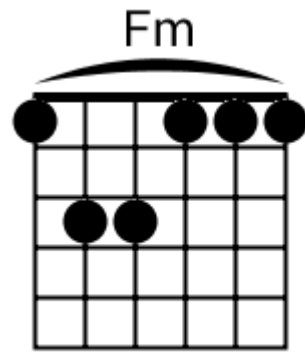

Smooth R&B - Chord Diagrams

Track 5