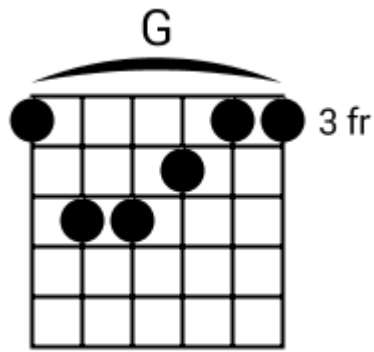

Smooth R&B - Chord Diagrams

Track 3