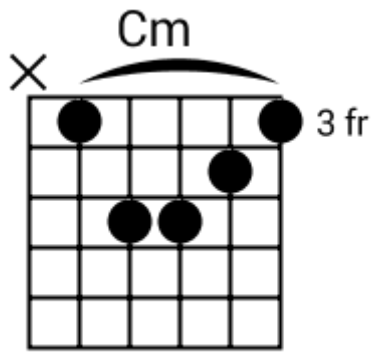

Bm G G Bm G G Bm G G Bm F#m

Bm G G Bm G G Bm G G Bm F#m

Track 4 D#m BPM 079

Smooth R&B

www.jamtracksguitar.com

www.guitarteam.nl

D#m C# Bbm B

A musical staff in treble clef with a 4/4 time signature. The staff contains two measures of rhythmic notation, each represented by four diagonal slashes. Above the staff, the chords D#m, C#, Bbm, and B are indicated for the first, second, third, and fourth measures respectively.

C# Bbm Fm Cm

(2)
2x

Track 6 C# BPM 067

Smooth R&B

www.jamtracksguitar.com

www.guitarteam.nl

C# G# C# G# C# G# C# G#

A musical staff in treble clef with a 4/4 time signature. The staff contains a sequence of eight notes: C#, G#, C#, G#, C#, G#, C#, G#. Each note is represented by a diagonal slash on the staff. The notes are grouped into four pairs, with a vertical bar line separating each pair.

(1)

C#m7 G#m7 F#m7 C#m7 G#m7 F#m7

(2)

Track 10 Am BPM 064

Smooth R&B

www.jamtracksguitar.com
www.guitarteam.nl

Am G F Am G F

The image shows a musical staff with a treble clef and a 4/4 time signature. The staff is divided into four measures by vertical bar lines. Each measure contains a series of slanted lines, representing a rhythmic pattern. Above the staff, the chords Am, G, and F are written above the first, second, and third measures respectively, and Am, G, and F are written above the fourth measure.

Smooth R&B - Chord Diagrams

Track 4

Smooth R&B - Chord Diagrams

Track 5

Smooth R&B - Chord Diagrams

Track 6

Smooth R&B - Chord Diagrams

Track 7