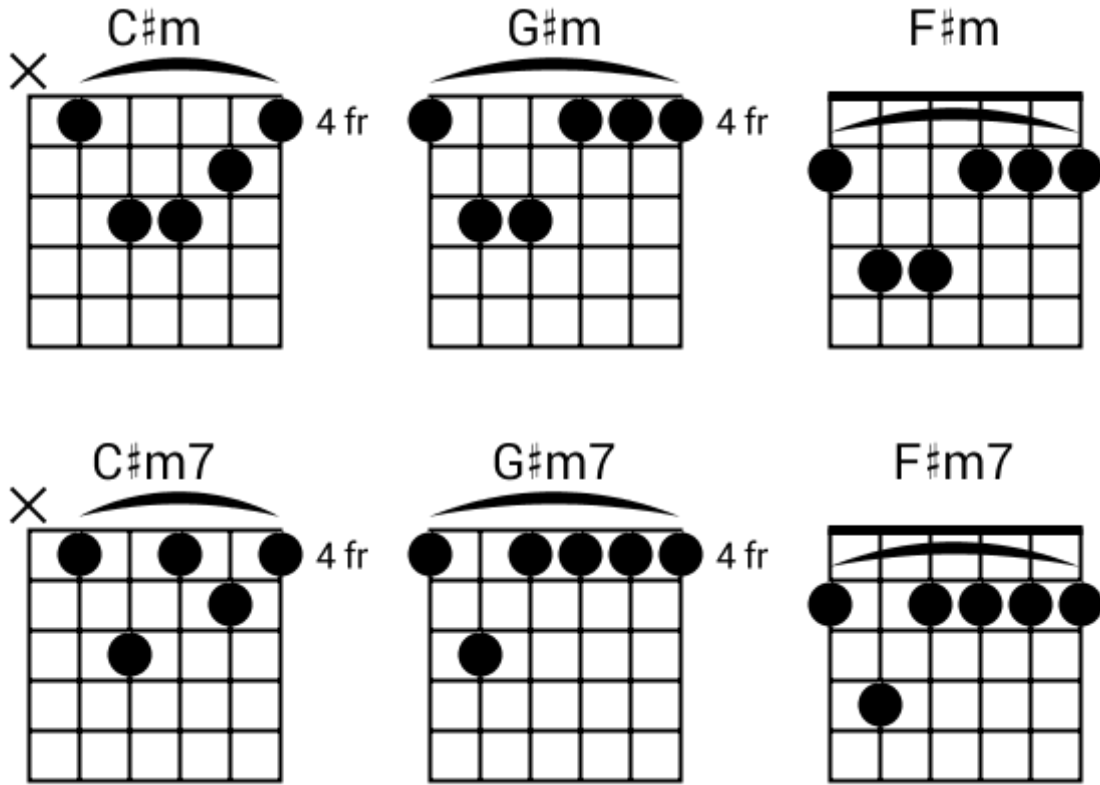

Track 7 G# BPM 060

Smooth R&B

www.jamtracksguitar.com

www.guitarteam.nl

G# Fm Bb G# Fm Cm

A musical staff in treble clef with a 4/4 time signature. The staff contains four measures of rhythmic notation, each represented by four slanted lines. Above the staff, the chords G#, Fm, Bb, G#, Fm, and Cm are indicated, corresponding to the four measures.

(1)

C#m7 G#m7 F#m7 C#m7 G#m7 F#m7

(2)

Track 10 Am BPM 064

Smooth R&B

www.jamtracksguitar.com
www.guitarteam.nl

Am G F Am G F

The image shows a musical staff with a treble clef and a 4/4 time signature. The staff is divided into four measures by vertical bar lines. Each measure contains a series of slanted lines, representing a rhythmic pattern. Above the staff, the chords Am, G, and F are written above the first, second, and third measures respectively, and Am, G, and F are written above the fourth measure.

Smooth R&B - Chord Diagrams

Track 4

Smooth R&B - Chord Diagrams

Track 5

Smooth R&B - Chord Diagrams

Track 6

Smooth R&B - Chord Diagrams

Track 7

Smooth R&B - Chord Diagrams

Track 8

Smooth R&B - Chord Diagrams

Track 9

Smooth R&B - Chord Diagrams

Track 10

Smooth R&B - Chord Diagrams

Track 11