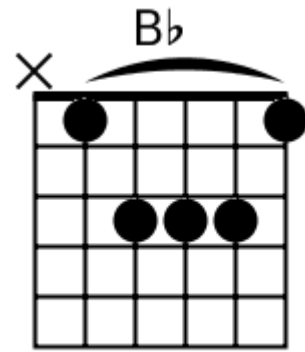

Smooth R&B - Chord Diagrams

Track 5