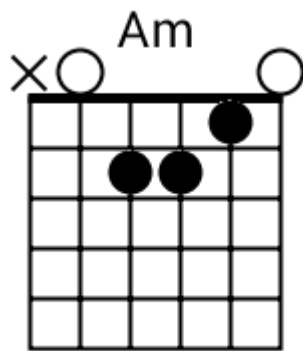

Smooth R&B Grooves - Chord Diagrams

Track 5