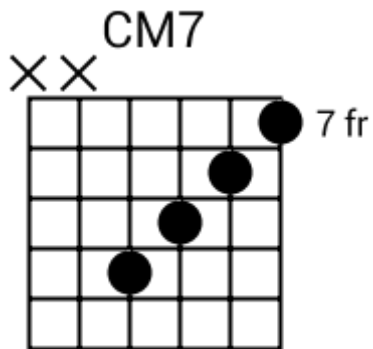

A musical staff in 4/4 time, indicated by a treble clef and a '4' below the staff. The staff is divided into four measures by vertical bar lines. Each measure contains five diagonal slashes (// // // // //) representing a guitar groove. Above the staff, the chord names G#sus4, F#6sus2, C#m7, and C#7#9sus4 are aligned with their respective measures.

Track 7 Fm7 Bpm 095

www.guitarteam.nl

Fm7 Fm7 C#Maj7 C#Maj7

(1)
4x

Detailed description: This musical staff is in 4/4 time and contains four measures of rhythmic notation. Each measure consists of four diagonal slashes representing eighth notes. Above the staff, the chords Fm7, Fm7, C#Maj7, and C#Maj7 are written above the first, second, third, and fourth measures respectively. To the right of the staff, the number (1) is written above 4x.

F# G# C#Mb5/G C#Mb5/G

(2)
2x

Detailed description: This musical staff contains four measures of rhythmic notation, each with four diagonal slashes. Above the staff, the chords F#, G#, C#Mb5/G, and C#Mb5/G are written above the first, second, third, and fourth measures respectively. To the right of the staff, the number (2) is written above 2x.

A B F#m7 G#m7 A B

Smooth R&B Grooves - Chord Diagrams

Track 1

Smooth R&B Grooves - Chord Diagrams

Track 2

Smooth R&B Grooves - Chord Diagrams

Track 3

Smooth R&B Grooves - Chord Diagrams