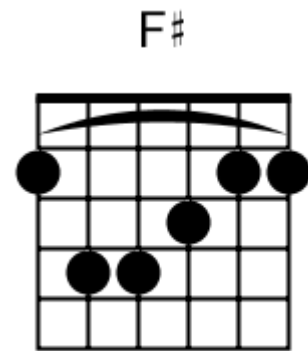

A musical staff in 4/4 time, indicated by a treble clef and a '4' below the staff. The staff is divided into four measures by vertical bar lines. Each measure contains five diagonal slashes (// // // // //) representing a guitar groove. Above the staff, the chord names G#sus4, F#6sus2, C#m7, and C#7#9sus4 are aligned with their respective measures.

Smooth R&B Grooves

www.jamtracksguitar.com
www.guitarteam.nl

Track 4 Bpm 073

Cm/D# Fm7 EM7 Cm/D# Fm7 EM7

The image shows a musical staff in treble clef with a 4/4 time signature. The staff is divided into four measures by vertical bar lines. Each measure contains a series of five diagonal slashes (/) slanted upwards from left to right, representing a rhythmic pattern. Above the staff, the chord names Cm/D#, Fm7, and EM7 are written above the first, second, and third measures respectively, and are repeated above the fourth measure.

F# G# C#Mb5/G C#Mb5/G

(2)
2x

Detailed description: This musical staff contains four measures of rhythmic notation, each with four diagonal slashes. Above the staff, the chords F#, G#, C#Mb5/G, and C#Mb5/G are written above the first, second, third, and fourth measures respectively. To the right of the staff, the number (2) is written above 2x.

Track 4

Smooth R&B Grooves - Chord Diagrams

Track 5

Smooth R&B Grooves - Chord Diagrams

Track 6

Smooth R&B Grooves - Chord Diagrams

Track 7

Smooth R&B Grooves - Chord Diagrams