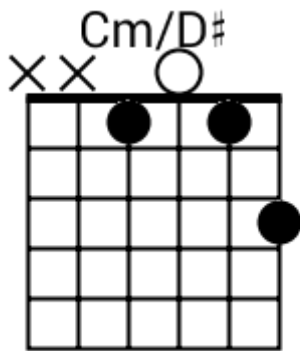

Smooth R&B Grooves - Chord Diagrams

Track 4