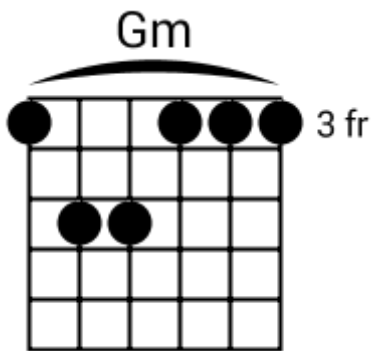

Smooth R&B Grooves - Chord Diagrams

Track 2