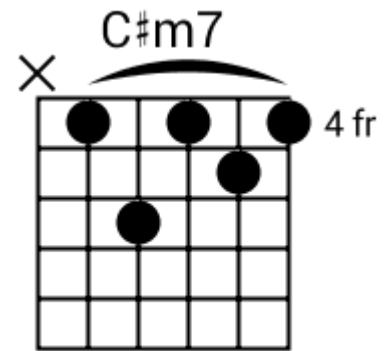

A musical staff in 4/4 time, indicated by a treble clef and a '4' below the staff. The staff is divided into four measures by vertical bar lines. Each measure contains five diagonal slashes (// // // // //) representing a guitar groove. Above the staff, the chord names G#sus4, F#6sus2, C#m7, and C#7#9sus4 are aligned with their respective measures.

Smooth R&B Grooves

www.jamtracksguitar.com
www.guitarteam.nl

Track 4 Bpm 073

Cm/D# Fm7 EM7 Cm/D# Fm7 EM7

The image shows a musical staff in treble clef with a 4/4 time signature. The staff is divided into four measures by vertical bar lines. Each measure contains a series of five diagonal slashes (/) slanted upwards from left to right, representing a rhythmic pattern. Above the staff, the chord names Cm/D#, Fm7, and EM7 are written above the first, second, and third measures respectively, and are repeated above the fourth measure.

F# G# C#Mb5/G C#Mb5/G

(2)
2x

Detailed description: This musical staff contains four measures of rhythmic notation, each with four diagonal slashes. Above the staff, the chords F#, G#, C#Mb5/G, and C#Mb5/G are written above the first, second, third, and fourth measures respectively. To the right of the staff, the number (2) is written above 2x.

A B F#m7 G#m7 A B

Smooth R&B Grooves - Chord Diagrams

Track 1

Smooth R&B Grooves - Chord Diagrams

Track 2

Smooth R&B Grooves - Chord Diagrams

Track 3

Smooth R&B Grooves - Chord Diagrams