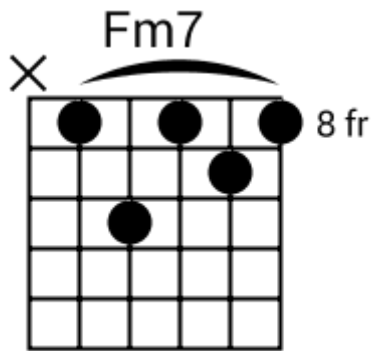

A musical staff in 4/4 time, indicated by a treble clef and a '4' below the staff. The staff is divided into four measures by vertical bar lines. Each measure contains five diagonal slashes (// // // // //) representing a guitar groove. Above the staff, the chord names G#sus4, F#6sus2, C#m7, and C#7#9sus4 are aligned with their respective measures.

Smooth R&B Grooves

www.jamtracksguitar.com
www.guitarteam.nl

Track 4 Bpm 073

Cm/D# Fm7 EM7 Cm/D# Fm7 EM7

The image shows a musical staff in treble clef with a 4/4 time signature. The staff is divided into four measures by vertical bar lines. Each measure contains a series of five diagonal slashes (/) slanted upwards from left to right, representing a rhythmic pattern. Above the staff, the chord names Cm/D#, Fm7, and EM7 are written above the first, second, and third measures respectively, and are repeated above the fourth measure.

F# G# C#Mb5/G C#Mb5/G

(2)
2x

Detailed description: This musical staff contains four measures of rhythmic notation, each with four diagonal slashes. Above the staff, the chords F#, G#, C#Mb5/G, and C#Mb5/G are written above the first, second, third, and fourth measures respectively. To the right of the staff, the number (2) is written above 2x.

Track 4

Smooth R&B Grooves - Chord Diagrams

Track 5

Smooth R&B Grooves - Chord Diagrams

Track 6

Smooth R&B Grooves - Chord Diagrams

Track 7

Smooth R&B Grooves - Chord Diagrams