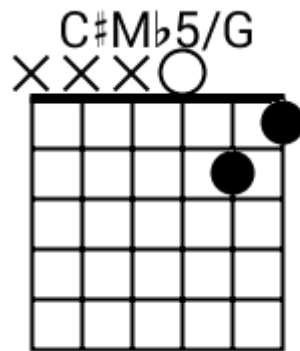

Smooth R&B Grooves - Chord Diagrams

Track 7