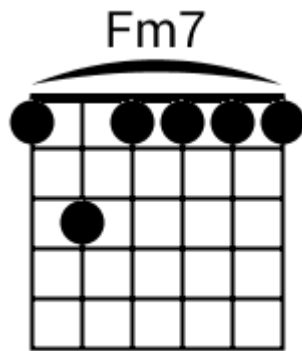

Smooth R&B Grooves - Chord Diagrams

Track 4