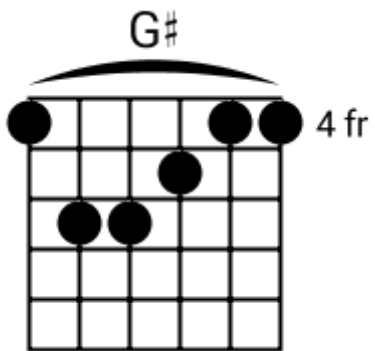

A musical staff in 4/4 time, indicated by a treble clef and a '4' below the staff. The staff is divided into four measures by vertical bar lines. Each measure contains five diagonal slashes (// // // // //) representing a guitar groove. Above the staff, the chord names G#sus4, F#6sus2, C#m7, and C#7#9sus4 are aligned with their respective measures.

Smooth R&B Grooves

www.jamtracksguitar.com
www.guitarteam.nl

Track 4 Bpm 073

Cm/D# Fm7 EM7 Cm/D# Fm7 EM7

The image shows a musical staff in treble clef with a 4/4 time signature. The staff is divided into four measures by vertical bar lines. Each measure contains a series of five diagonal slashes (/) slanted upwards from left to right, representing a rhythmic pattern. Above the staff, the chord names Cm/D#, Fm7, and EM7 are written above the first, second, and third measures respectively, and are repeated above the fourth measure.

F# G# C#Mb5/G C#Mb5/G

(2)
2x

Detailed description: This musical staff contains four measures of rhythmic notation, each with four diagonal slashes. Above the staff, the chords F#, G#, C#Mb5/G, and C#Mb5/G are written above the first, second, third, and fourth measures respectively. To the right of the staff, the number (2) is written above 2x.

Track 4

Smooth R&B Grooves - Chord Diagrams

Track 5

Smooth R&B Grooves - Chord Diagrams

Track 6

Smooth R&B Grooves - Chord Diagrams

Track 7

Smooth R&B Grooves - Chord Diagrams