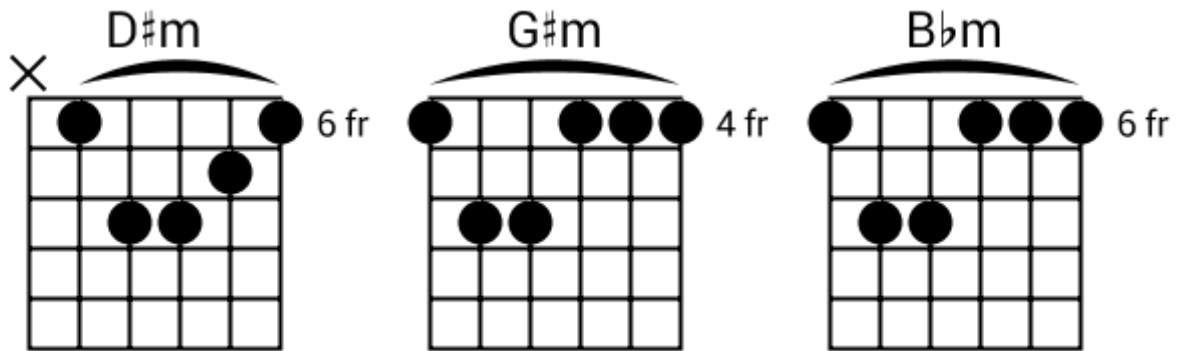

Smooth R&B Grooves - Chord Diagrams

Track 1