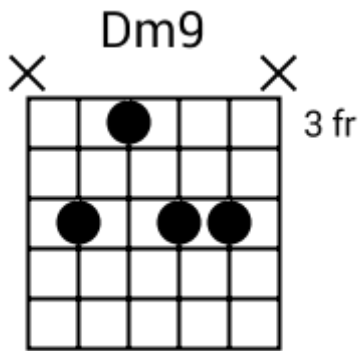

Smooth R&B Grooves - Chord Diagrams

Track 5