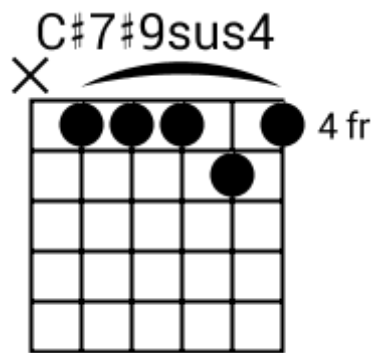

A musical staff in 4/4 time, indicated by a treble clef and a '4' below the staff. The staff is divided into four measures by vertical bar lines. Each measure contains five diagonal slashes (// // // // //) representing a guitar groove. Above the staff, the chord names G#sus4, F#6sus2, C#m7, and C#7#9sus4 are aligned with their respective measures.

Smooth R&B Grooves

www.jamtracksguitar.com
www.guitarteam.nl

Track 4 Bpm 073

Cm/D# Fm7 EM7 Cm/D# Fm7 EM7

The image shows a musical staff in treble clef with a 4/4 time signature. The staff is divided into four measures by vertical bar lines. Each measure contains a series of five diagonal slashes (/) slanted upwards from left to right, representing a rhythmic pattern. Above the staff, the chord names Cm/D#, Fm7, and EM7 are written above the first, second, and third measures respectively, and are repeated above the fourth measure.

F# G# C#Mb5/G C#Mb5/G

(2)
2x

Detailed description: This musical staff contains four measures of rhythmic notation, each with four diagonal slashes. Above the staff, the chords F#, G#, C#Mb5/G, and C#Mb5/G are written above the first, second, third, and fourth measures respectively. To the right of the staff, the number (2) is written above 2x.

A B F#m7 G#m7 A B

Smooth R&B Grooves - Chord Diagrams

Track 1

Smooth R&B Grooves - Chord Diagrams

Track 2

Smooth R&B Grooves - Chord Diagrams

Track 3

Smooth R&B Grooves - Chord Diagrams