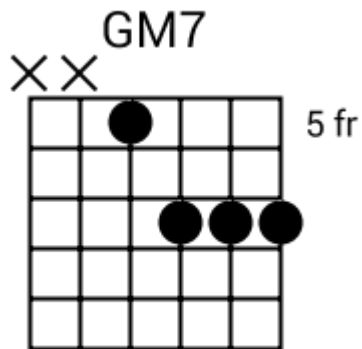

Smooth R&B Grooves - Chord Diagrams

Track 2