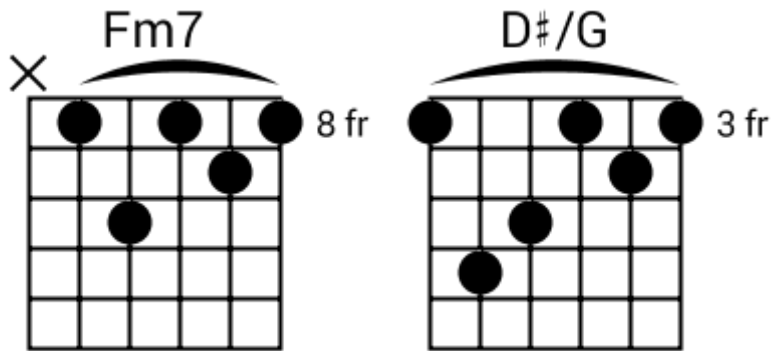

A musical staff in 4/4 time, indicated by a treble clef and a '4' below the staff. The staff is divided into four measures by vertical bar lines. Each measure contains five diagonal slashes (// // // // //) representing a guitar groove. Above the staff, the chord names G#sus4, F#6sus2, C#m7, and C#7#9sus4 are aligned with their respective measures.

Smooth R&B Grooves

www.jamtracksguitar.com
www.guitarteam.nl

Track 4 Bpm 073

Cm/D# Fm7 EM7 Cm/D# Fm7 EM7

The image shows a musical staff in treble clef with a 4/4 time signature. The staff is divided into four measures by vertical bar lines. Each measure contains a series of five diagonal slashes (/) slanted upwards from left to right, representing a rhythmic pattern. Above the staff, the chord names Cm/D#, Fm7, and EM7 are written above the first, second, and third measures respectively, and are repeated above the fourth measure.

F# G# C#Mb5/G C#Mb5/G

(2)
2x

Detailed description: This musical staff contains four measures of rhythmic notation, each with four diagonal slashes. Above the staff, the chords F#, G#, C#Mb5/G, and C#Mb5/G are written above the first, second, third, and fourth measures respectively. To the right of the staff, the number (2) is written above 2x.

Track 4

Smooth R&B Grooves - Chord Diagrams

Track 5

Smooth R&B Grooves - Chord Diagrams

Track 6

Smooth R&B Grooves - Chord Diagrams

Track 7

Smooth R&B Grooves - Chord Diagrams