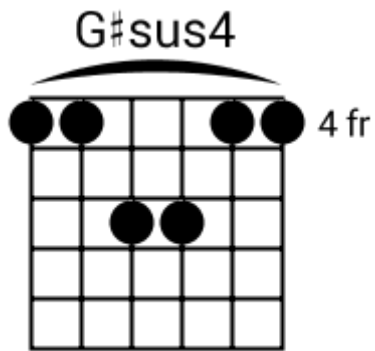

Smooth R&B Grooves - Chord Diagrams

Track 3