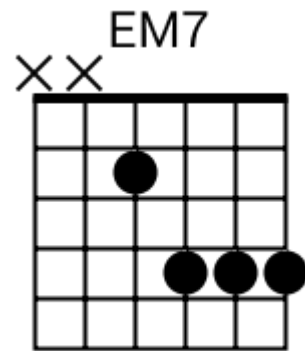

Smooth R&B Grooves - Chord Diagrams

Track 4