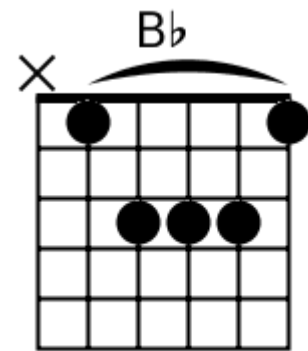

Smooth R&B Grooves - Chord Diagrams

Track 5