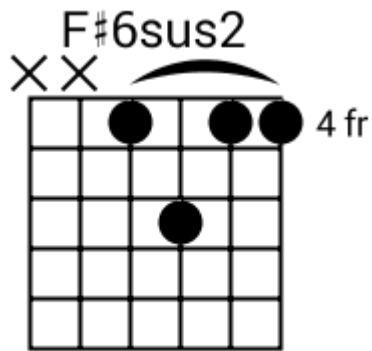

A musical staff in 4/4 time, indicated by a treble clef and a '4' below the staff. The staff is divided into four measures by vertical bar lines. Each measure contains five diagonal slashes (// // // // //) representing a guitar groove. Above the staff, the chord names G#sus4, F#6sus2, C#m7, and C#7#9sus4 are aligned with their respective measures.

Smooth R&B Grooves

www.jamtracksguitar.com
www.guitarteam.nl

Track 4 Bpm 073

Cm/D# Fm7 EM7 Cm/D# Fm7 EM7

The image shows a musical staff in treble clef with a 4/4 time signature. The staff is divided into four measures by vertical bar lines. Each measure contains a series of five diagonal slashes (/) slanted upwards from left to right, representing a rhythmic pattern. Above the staff, the chord names Cm/D#, Fm7, and EM7 are written above the first, second, and third measures respectively, and are repeated above the fourth measure.

F# G# C#Mb5/G C#Mb5/G

(2)
2x

Detailed description: This musical staff contains four measures of rhythmic notation, each with four diagonal slashes. Above the staff, the chords F#, G#, C#Mb5/G, and C#Mb5/G are written above the first, second, third, and fourth measures respectively. To the right of the staff, the number (2) is written above 2x.

A B F#m7 G#m7 A B

Smooth R&B Grooves - Chord Diagrams

Track 1

Smooth R&B Grooves - Chord Diagrams

Track 2

Smooth R&B Grooves - Chord Diagrams

Track 3

Smooth R&B Grooves - Chord Diagrams