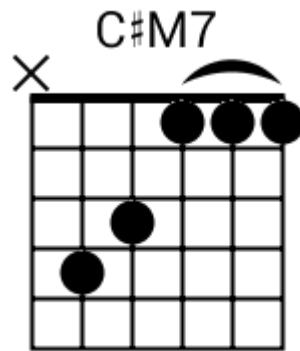

Smooth R&B Grooves - Chord Diagrams

Track 7