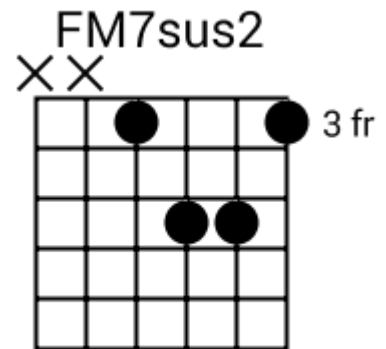

A musical staff in 4/4 time, indicated by a treble clef and a '4' below the staff. The staff is divided into four measures by vertical bar lines. Each measure contains five diagonal slashes (// // // // //) representing a guitar groove. Above the staff, the chord names G#sus4, F#6sus2, C#m7, and C#7#9sus4 are aligned with their respective measures.

Smooth R&B Grooves

www.jamtracksguitar.com
www.guitarteam.nl

Track 4 Bpm 073

Cm/D# Fm7 EM7 Cm/D# Fm7 EM7

The image shows a musical staff in treble clef with a 4/4 time signature. The staff is divided into four measures by vertical bar lines. Each measure contains a series of five diagonal slashes (/) slanted upwards from left to right, representing a rhythmic pattern. Above the staff, the chord names Cm/D#, Fm7, and EM7 are written above the first, second, and third measures respectively, and are repeated above the fourth measure.

F# G# C#Mb5/G C#Mb5/G

(2)
2x

Detailed description: This musical staff contains four measures of rhythmic notation, each with four diagonal slashes. Above the staff, the chords F#, G#, C#Mb5/G, and C#Mb5/G are written above the first, second, third, and fourth measures respectively. To the right of the staff, the number (2) is written above 2x.

A B F#m7 G#m7 A B

Smooth R&B Grooves - Chord Diagrams

Track 1

Smooth R&B Grooves - Chord Diagrams

Track 2

Smooth R&B Grooves - Chord Diagrams

Track 3

Smooth R&B Grooves - Chord Diagrams