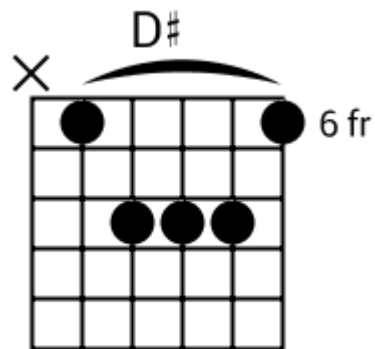

Rock Classics Vol.1 - Chord Diagrams

Track 6