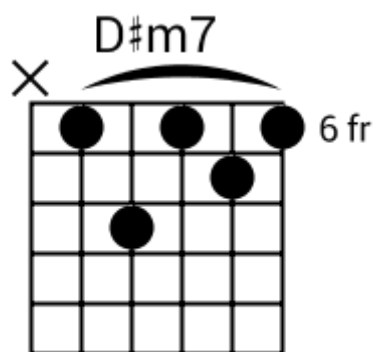

Rock Classics Vol.1 - Chord Diagrams

Track 4