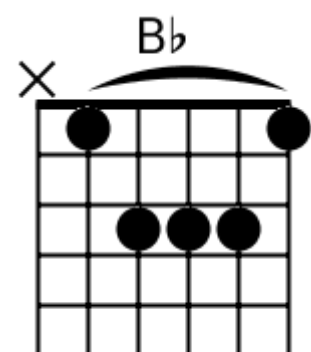

Rock Classics Vol.1 - Chord Diagrams

Track 7