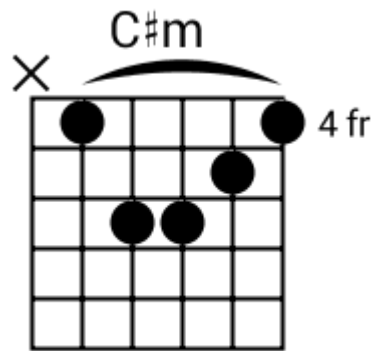

Rock Classics Vol.1 - Chord Diagrams

Track 4