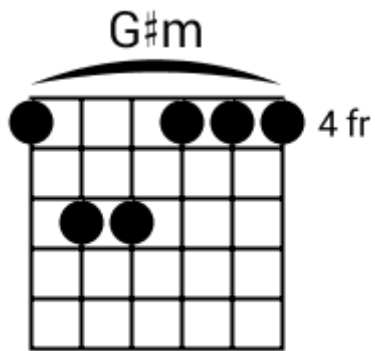

Rock Classics Vol.1 - Chord Diagrams

Track 4