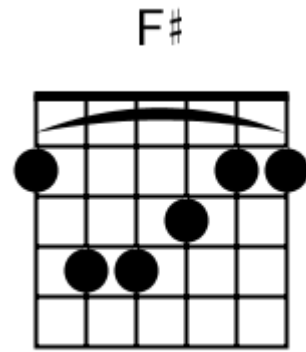

Rock Classics Vol.1 - Chord Diagrams

Track 9