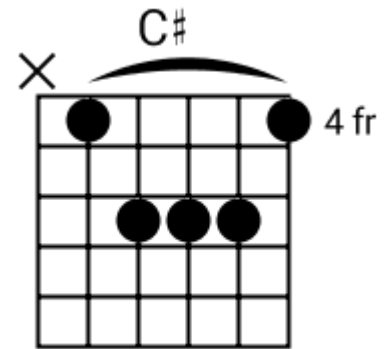

Rock Classics Vol.1 - Chord Diagrams

Track 6