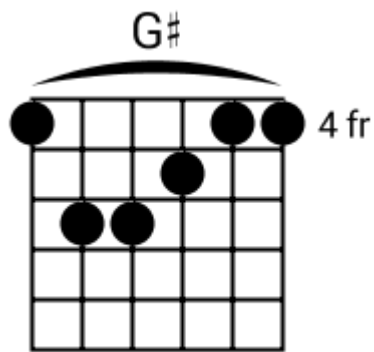

Rock Classics Vol.1 - Chord Diagrams

Track 1