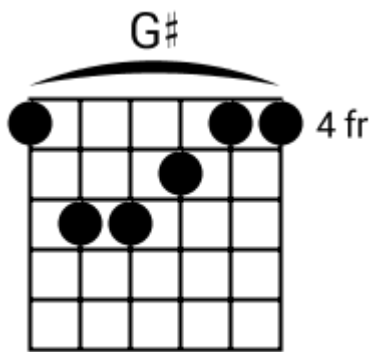

Rock Classics Vol.1 - Chord Diagrams

Track 8