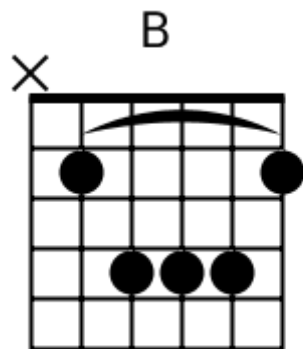

Rock Classics Vol.1 - Chord Diagrams

Track 6