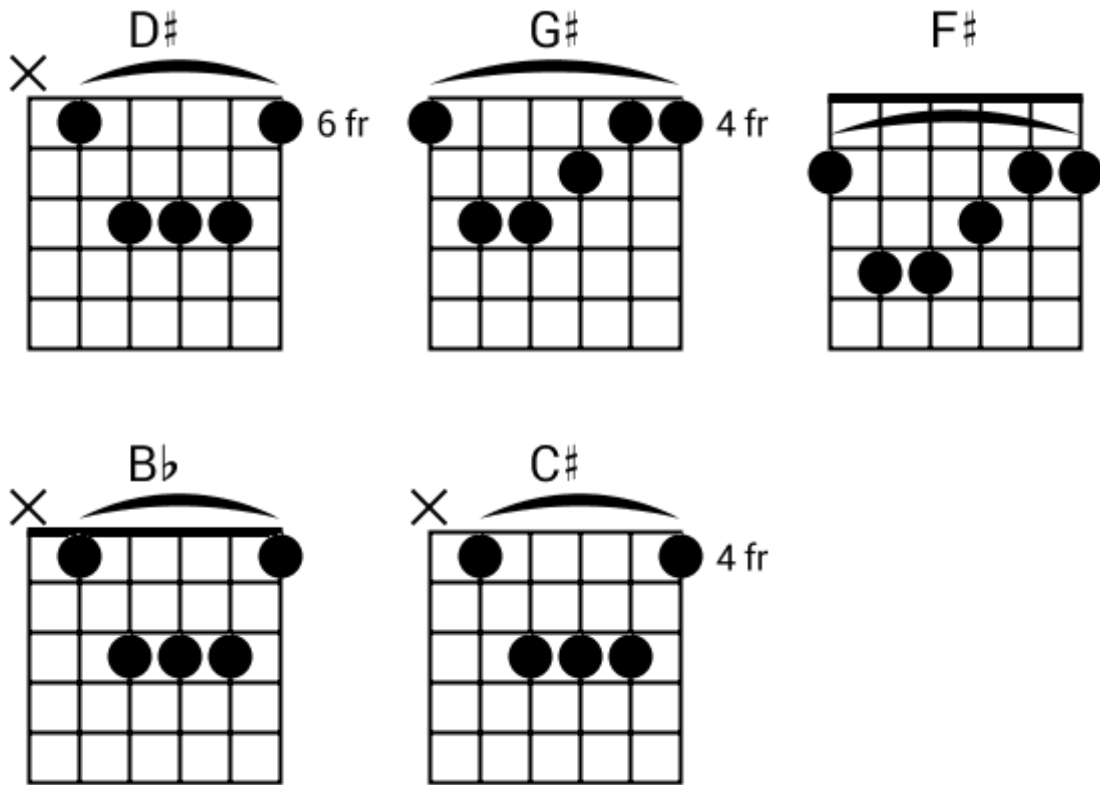

Rock Classics Vol.1 - Chord Diagrams

Track 5