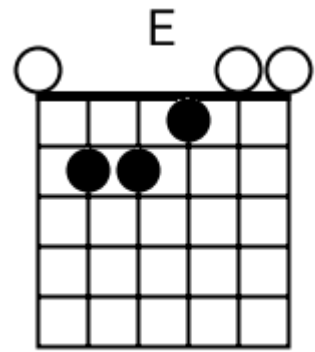

Musical staff 2: Treble clef. Four measures of eighth-note chords: D#, B, G# F#, G#. The staff contains diagonal slashes for notes.

Musical staff 3: Treble clef. Four measures of eighth-note chords: F#, G#, F#, G#. The staff contains diagonal slashes for notes. A circled '2' is at the end.

Musical staff 4: Treble clef. Four measures of eighth-note chords: F#, G#, Bb, Bb. The staff contains diagonal slashes for notes.

Track 8 Bbm BPM 110 Rock Classics

www.jamtracksguitar.com

Bbm C# D# - Fm G# C# (intro)

www.guitarteam.nl

A musical staff in 4/4 time, starting with a treble clef and a 4. The staff is divided into four measures, each containing a single note represented by a diagonal slash. The notes are labeled above the staff as C#, C#, B, and F#.

(2)
2x

Rock Classics Vol.1 - Chord Diagrams

Track 1

Rock Classics Vol.1 - Chord Diagrams

Track 2

Rock Classics Vol.1 - Chord Diagrams

Track 3

Rock Classics Vol.1 - Chord Diagrams