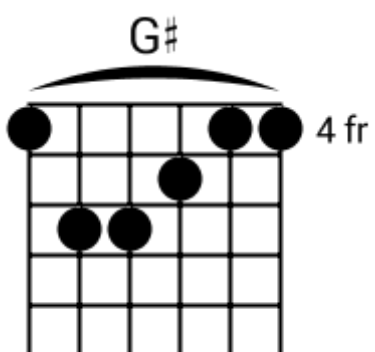

Rock Classics Vol.1 - Chord Diagrams

Track 7