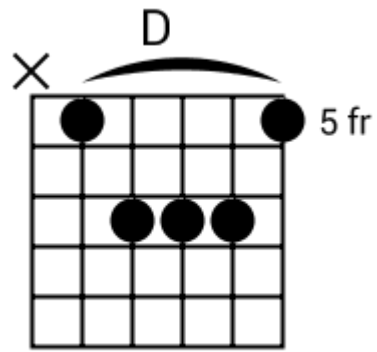

Rock Classics Vol.1 - Chord Diagrams

Track 7