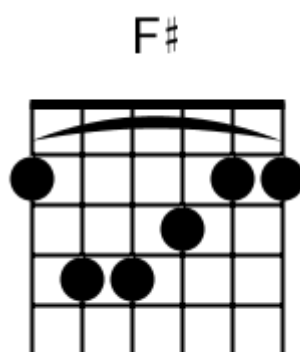

Rock Classics Vol.1 - Chord Diagrams

Track 7