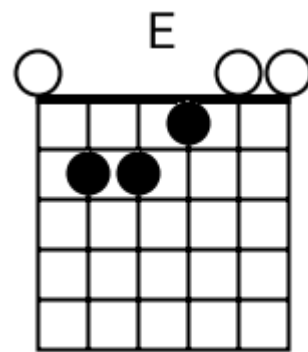

Rock Classics Vol.1 - Chord Diagrams

Track 4