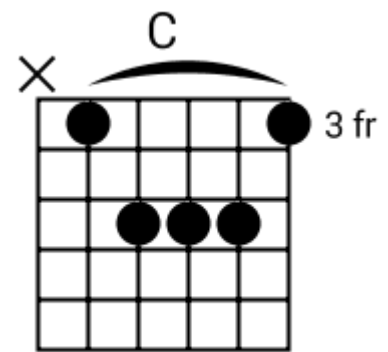

Rock Classics Vol.1 - Chord Diagrams

Track 7