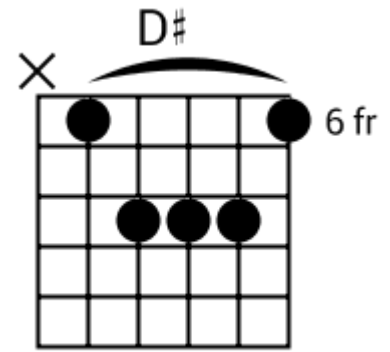

Rock Classics Vol.1 - Chord Diagrams

Track 8