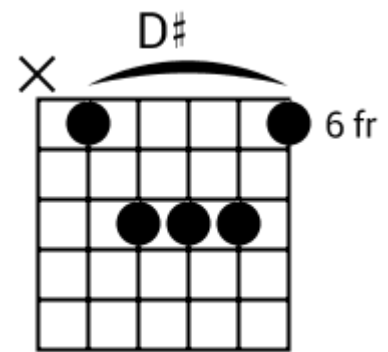

Rock Classics Vol.1 - Chord Diagrams

Track 1