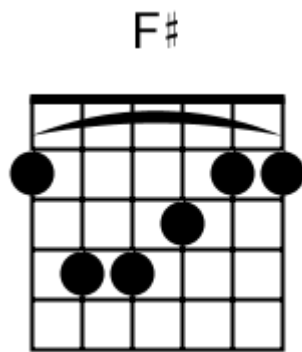

Rock Classics Vol.1 - Chord Diagrams

Track 4