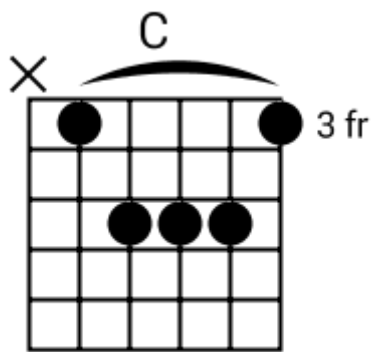

Rock Classics Vol.1 - Chord Diagrams

Track 7