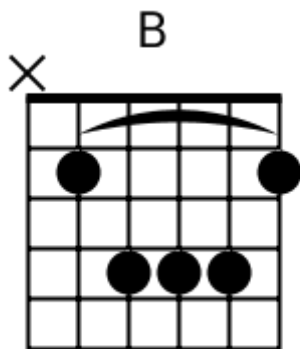

Rock Classics Vol.1 - Chord Diagrams

Track 8