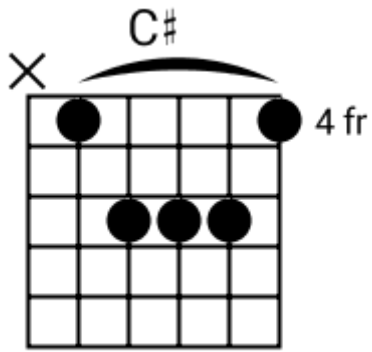

Rock Classics Vol.1 - Chord Diagrams

Track 9