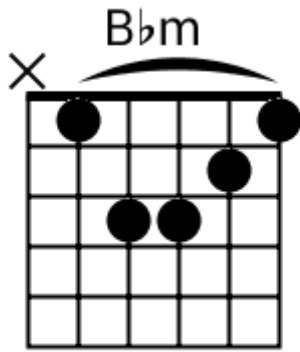

Rock Classics Vol.1 - Chord Diagrams

Track 8