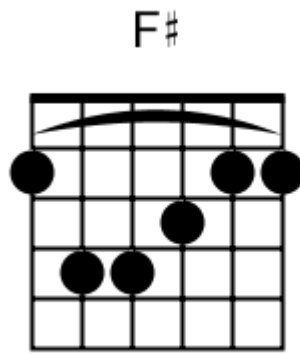

Rock Classics Vol.1 - Chord Diagrams

Track 1