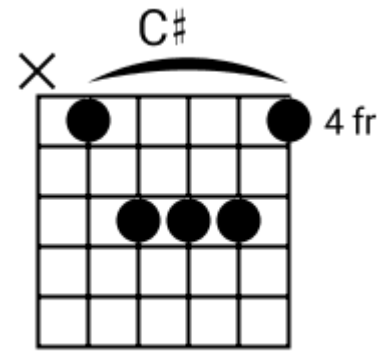

Musical staff 2: Treble clef. Four measures of eighth-note chords: D#, B, G# F#, G#. The staff contains diagonal slashes for notes.

Musical staff 3: Treble clef. Four measures of eighth-note chords: F#, G#, F#, G#. The staff contains diagonal slashes for notes. A circled '2' is at the end.

Musical staff 4: Treble clef. Four measures of eighth-note chords: F#, G#, Bb, Bb. The staff contains diagonal slashes for notes.

Track 8 Bbm BPM 110 Rock Classics

www.jamtracksguitar.com

Bbm C# D# - Fm G# C# (intro)

www.guitarteam.nl

A musical staff in 4/4 time, starting with a treble clef and a 4. The staff is divided into four measures, each containing a single note represented by a diagonal slash. The notes are labeled above the staff as C#, C#, B, and F#.

Track 4

Rock Classics Vol.1 - Chord Diagrams

Track 5

Rock Classics Vol.1 - Chord Diagrams

Track 6

Rock Classics Vol.1 - Chord Diagrams

Track 7

Rock Classics Vol.1 - Chord Diagrams