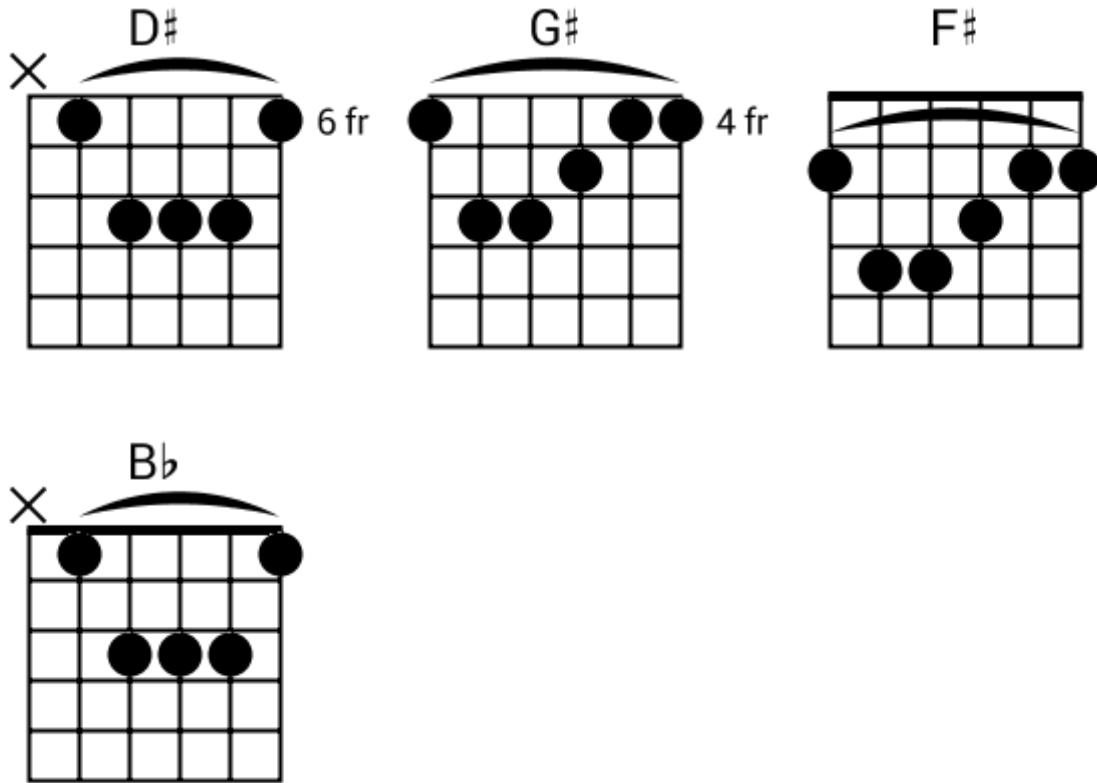

Musical staff 2: Treble clef. Four measures of eighth-note chords: D#, B, G# F#, G#. The staff contains diagonal slashes for notes.

Musical staff 3: Treble clef. Four measures of eighth-note chords: F#, G#, F#, G#. The staff contains diagonal slashes for notes. A circled '2' is at the end.

Musical staff 4: Treble clef. Four measures of eighth-note chords: F#, G#, Bb, Bb. The staff contains diagonal slashes for notes.

Track 8 Bbm BPM 110 Rock Classics

www.jamtracksguitar.com

Bbm C# D# - Fm G# C# (intro)

www.guitarteam.nl

A musical staff in 4/4 time, starting with a treble clef and a 4. The staff is divided into four measures, each containing a single note represented by a diagonal slash. The notes are labeled above the staff as C#, C#, B, and F#.

(2)
2x

Rock Classics Vol.1 - Chord Diagrams

Track 1

Rock Classics Vol.1 - Chord Diagrams

Track 2

Rock Classics Vol.1 - Chord Diagrams

Track 3

Rock Classics Vol.1 - Chord Diagrams