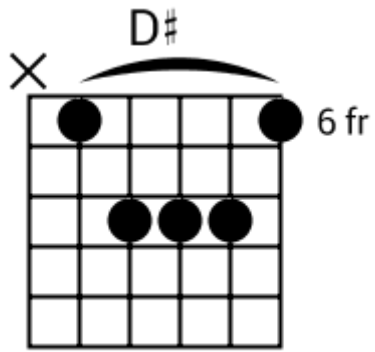

Rock Classics Vol.1 - Chord Diagrams

Track 7