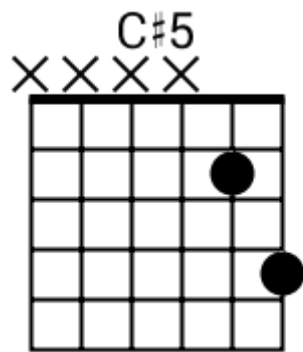

Rock Classics Vol.1 - Chord Diagrams

Track 4