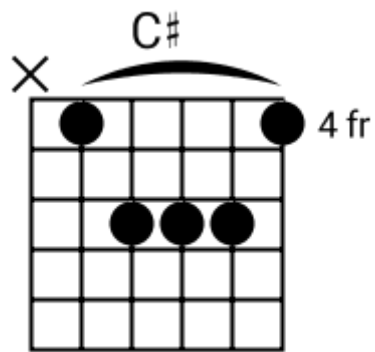

Rock Classics Vol.1 - Chord Diagrams

Track 1