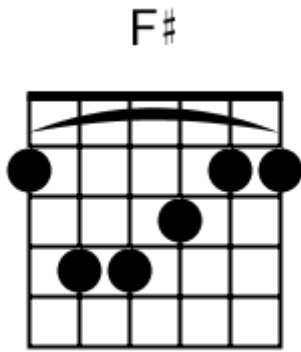

Musical staff 2: Treble clef. Four measures of eighth-note chords: D#, B, G# F#, G#. The staff contains diagonal slashes for notes.

Musical staff 3: Treble clef. Four measures of eighth-note chords: F#, G#, F#, G#. The staff contains diagonal slashes for notes. A circled '2' is at the end.

Musical staff 4: Treble clef. Four measures of eighth-note chords: F#, G#, Bb, Bb. The staff contains diagonal slashes for notes.

Track 8 Bbm BPM 110 Rock Classics

www.jamtracksguitar.com

Bbm C# D# - Fm G# C# (intro)

www.guitarteam.nl

A musical staff in 4/4 time, starting with a treble clef and a 4. The staff is divided into four measures, each containing a single note represented by a diagonal slash. The notes are labeled above the staff as C#, C#, B, and F#.

(2)
2x

Rock Classics Vol.1 - Chord Diagrams

Track 1

Rock Classics Vol.1 - Chord Diagrams

Track 2

Rock Classics Vol.1 - Chord Diagrams

Track 3

Rock Classics Vol.1 - Chord Diagrams