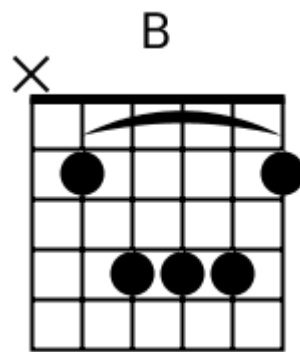

Rock Classics Vol.1 - Chord Diagrams

Track 7