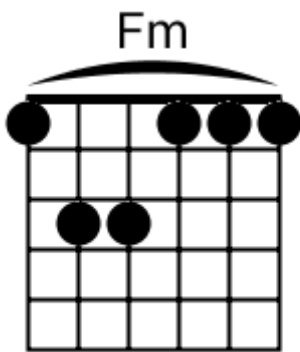

Rock Classics Vol.1 - Chord Diagrams

Track 8