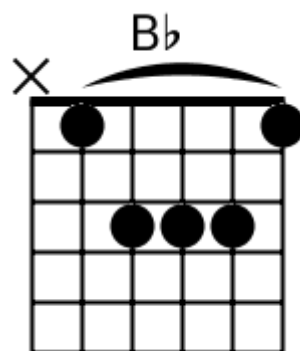

Rock Classics Vol.1 - Chord Diagrams

Track 1