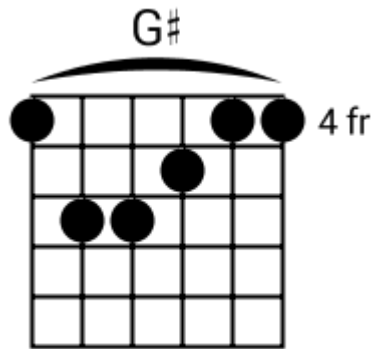

Rock Classics Vol.1 - Chord Diagrams

Track 6