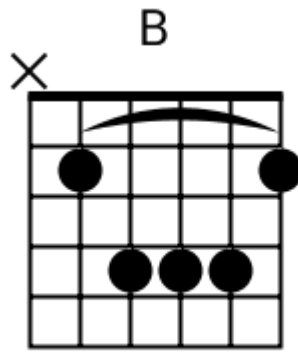

Rock Classics Vol.1 - Chord Diagrams

Track 9