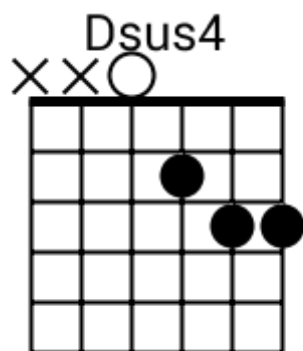

Rock Classics Vol.1 - Chord Diagrams

Track 1