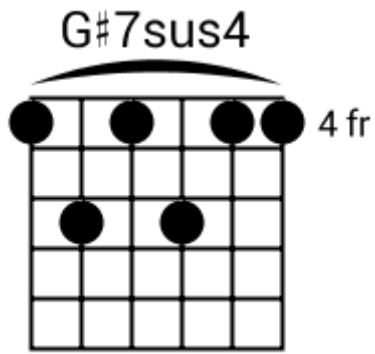

Rock Classics Vol.1 - Chord Diagrams

Track 1