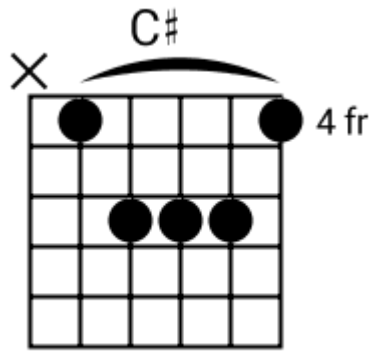

Rock Classics Vol.1 - Chord Diagrams

Track 8