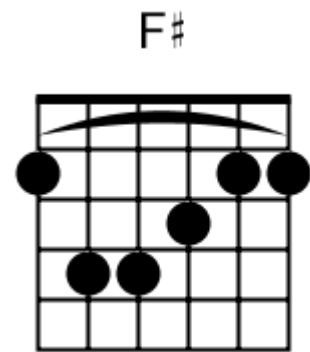

Rock Classics Vol.1 - Chord Diagrams

Track 8