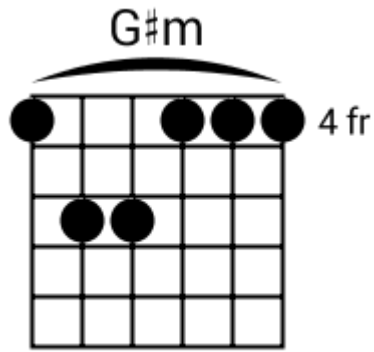

Musical staff 2: Treble clef. Four measures of eighth-note chords: D#, B, G# F#, G#. The staff contains diagonal slashes for notes.

Musical staff 3: Treble clef. Four measures of eighth-note chords: F#, G#, F#, G#. The staff contains diagonal slashes for notes. A circled '2' is at the end.

Musical staff 4: Treble clef. Four measures of eighth-note chords: F#, G#, Bb, Bb. The staff contains diagonal slashes for notes.

Track 8 Bbm BPM 110 Rock Classics

www.jamtracksguitar.com

Bbm C# D# - Fm G# C# (intro)

www.guitarteam.nl

A musical staff in 4/4 time, starting with a treble clef and a 4. The staff is divided into four measures, each containing a single note represented by a diagonal slash. The notes are labeled above the staff as C#, C#, B, and F#.

(2)
2x

Rock Classics Vol.1 - Chord Diagrams

Track 1

Rock Classics Vol.1 - Chord Diagrams

Track 2

Rock Classics Vol.1 - Chord Diagrams

Track 3

Rock Classics Vol.1 - Chord Diagrams