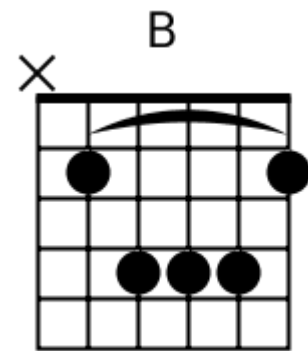

Rock Classics Vol.1 - Chord Diagrams

Track 4