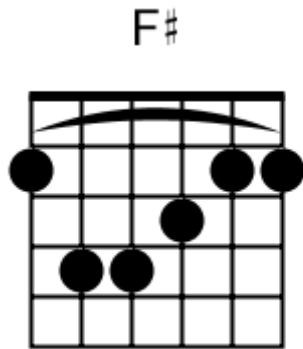

Rock Classics Vol.1 - Chord Diagrams

Track 6