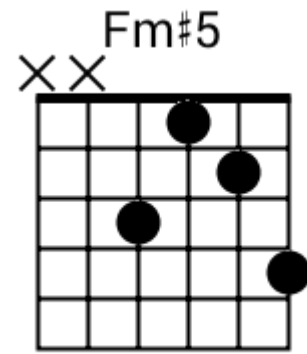

Rock Classics Vol.1 - Chord Diagrams

Track 1