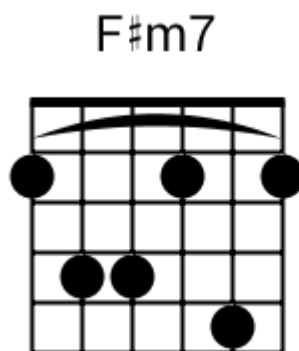

Modern Country - Chord Diagrams

Track 1