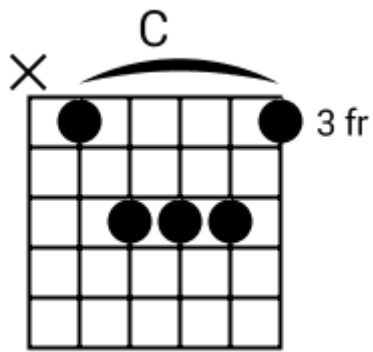

Modern Country - Chord Diagrams

Track 5