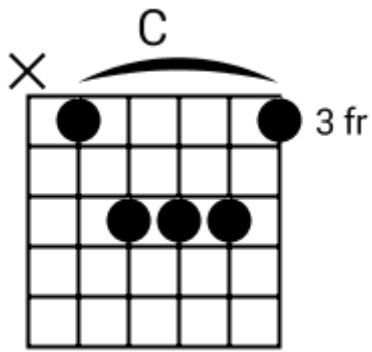

A musical staff in 4/4 time, indicated by a treble clef and a '4' below the staff. The staff is divided into four measures, each containing a chord symbol above it. The first measure is labeled 'F#m7', the second 'Asus2', the third 'B', and the fourth 'Bsus4'. Each measure contains a series of five diagonal slashes representing a whole note chord.

Modern Country - Chord Diagrams

Track 1

Modern Country - Chord Diagrams

Track 2

Modern Country - Chord Diagrams

Track 3

Modern Country - Chord Diagrams

Track 4