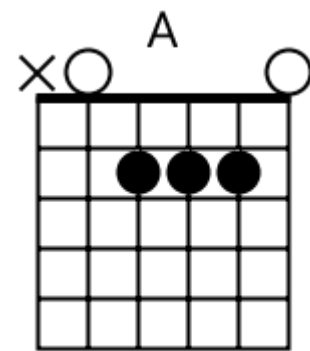

A musical staff in 4/4 time, indicated by a treble clef and a '4' below the staff. The staff is divided into four measures, each containing a chord symbol above it. The first measure is labeled 'F#m7', the second 'Asus2', the third 'B', and the fourth 'Bsus4'. Each measure contains a series of five diagonal slashes representing a whole note chord.

Track 10 D Bpm 098

www.jamtracksguitar.com
www.guitarteam.nl

D D F G D D F G

(1)
2x

D F G D F G

(2)
4x

D C G G7 D C G G7

(3)
2x

Modern Country - Chord Diagrams

Track 1

Modern Country - Chord Diagrams

Track 2

Modern Country - Chord Diagrams

Track 3

Modern Country - Chord Diagrams

Track 4