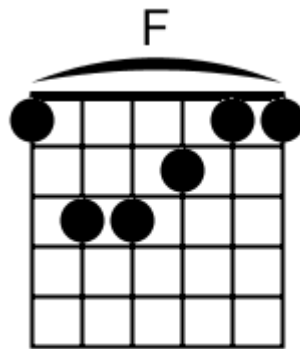

A musical staff in 4/4 time, indicated by a treble clef and a '4' below the staff. The staff is divided into four measures, each containing a chord symbol above it. The first measure is labeled 'F#m7', the second 'Asus2', the third 'B', and the fourth 'Bsus4'. Each measure contains a series of five diagonal slashes representing a whole note chord.

Modern Country - Chord Diagrams

Track 1

Modern Country - Chord Diagrams

Track 2

Modern Country - Chord Diagrams

Track 3

Modern Country - Chord Diagrams

Track 4