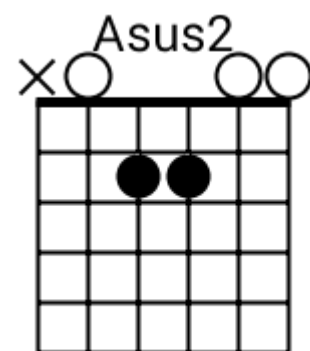

Modern Country - Chord Diagrams

Track 1