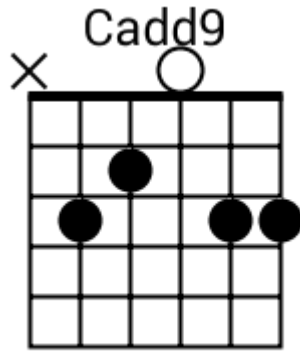

Modern Country - Chord Diagrams

Track 6