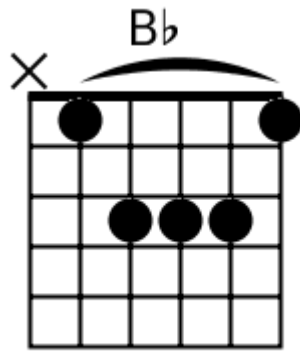

A musical staff in 4/4 time, indicated by a treble clef and a '4' below the staff. The staff is divided into four measures, each containing a chord symbol above it. The first measure is labeled 'F#m7', the second 'Asus2', the third 'B', and the fourth 'Bsus4'. Each measure contains a series of five diagonal slashes representing a whole note chord.

Modern Country - Chord Diagrams

Track 1

Modern Country - Chord Diagrams

Track 2

Modern Country - Chord Diagrams

Track 3

Modern Country - Chord Diagrams

Track 4