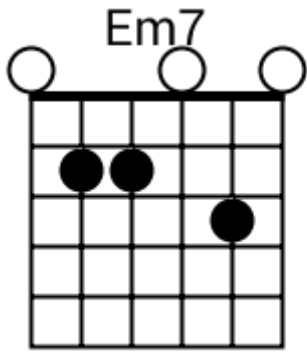

Modern Country - Chord Diagrams

Track 6