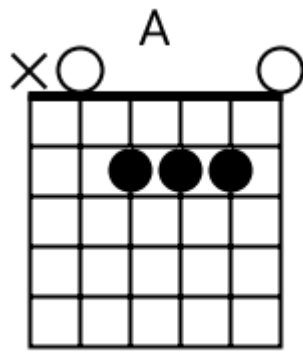

A musical staff in 4/4 time, indicated by a treble clef and a '4' below the staff. The staff is divided into four measures, each containing a chord symbol above it. The first measure is labeled 'F#m7', the second 'Asus2', the third 'B', and the fourth 'Bsus4'. Each measure contains a series of five diagonal slashes representing a whole note chord.

Track 10 D Bpm 098

www.jamtracksguitar.com
www.guitarteam.nl

D D F G D D F G

(1)
2x

D F G D F G

(2)
4x

D C G G7 D C G G7

(3)
2x

Modern Country - Chord Diagrams

Track 1

Modern Country - Chord Diagrams

Track 2

Modern Country - Chord Diagrams

Track 3

Modern Country - Chord Diagrams

Track 4