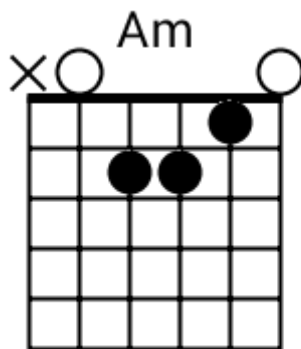

A musical staff in 4/4 time, indicated by a treble clef and a '4' below the staff. The staff is divided into four measures, each containing a chord symbol above it. The first measure is labeled 'F#m7', the second 'Asus2', the third 'B', and the fourth 'Bsus4'. Each measure contains a series of five diagonal slashes representing a whole note chord.

Modern Country - Chord Diagrams

Track 1

Modern Country - Chord Diagrams

Track 2

Modern Country - Chord Diagrams

Track 3

Modern Country - Chord Diagrams

Track 4

Modern Country - Chord Diagrams

Track 5

Modern Country - Chord Diagrams

Track 6

Modern Country - Chord Diagrams

Track 7

Modern Country - Chord Diagrams

Track 8

Modern Country - Chord Diagrams

Track 9

Modern Country - Chord Diagrams

Track 10