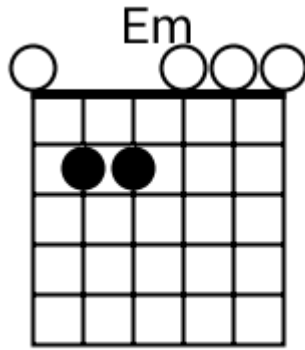

A musical staff in 4/4 time, indicated by a treble clef and a '4' below the staff. The staff is divided into four measures, each containing a chord symbol above it. The first measure is labeled 'F#m7', the second 'Asus2', the third 'B', and the fourth 'Bsus4'. Each measure contains a series of five diagonal slashes representing a whole note chord.

Modern Country - Chord Diagrams

Track 1

Modern Country - Chord Diagrams

Track 2

Modern Country - Chord Diagrams

Track 3

Modern Country - Chord Diagrams

Track 4

Modern Country - Chord Diagrams

Track 5

Modern Country - Chord Diagrams

Track 6

Modern Country - Chord Diagrams

Track 7

Modern Country - Chord Diagrams

Track 8

Modern Country - Chord Diagrams

Track 9

Modern Country - Chord Diagrams

Track 10