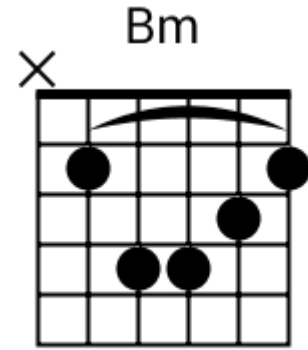

A musical staff in 4/4 time, indicated by a treble clef and a '4' below the staff. The staff is divided into four measures, each containing a chord symbol above it. The first measure is labeled 'F#m7', the second 'Asus2', the third 'B', and the fourth 'Bsus4'. Each measure contains a series of five diagonal slashes representing a whole note chord.

Modern Country - Chord Diagrams

Track 1

Modern Country - Chord Diagrams

Track 2

Modern Country - Chord Diagrams

Track 3

Modern Country - Chord Diagrams

Track 4

Modern Country - Chord Diagrams

Track 5

Modern Country - Chord Diagrams

Track 6

Modern Country - Chord Diagrams

Track 7

Modern Country - Chord Diagrams

Track 8