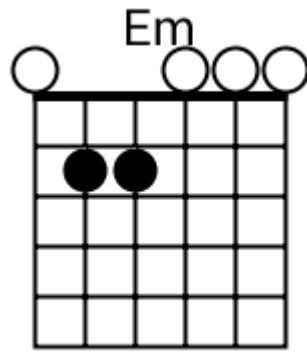

Modern Country - Chord Diagrams

Track 5