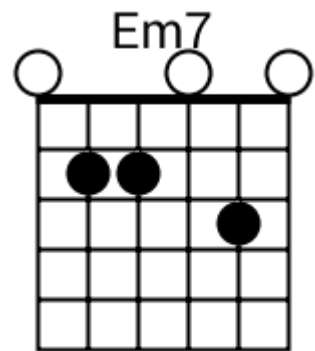

A musical staff in 4/4 time, indicated by a treble clef and a '4' below the staff. The staff is divided into four measures, each containing a chord symbol above it. The first measure is labeled 'F#m7', the second 'Asus2', the third 'B', and the fourth 'Bsus4'. Each measure contains a series of five diagonal slashes representing a whole note chord.

Modern Country - Chord Diagrams

Track 1

Modern Country - Chord Diagrams

Track 2

Modern Country - Chord Diagrams

Track 3

Modern Country - Chord Diagrams

Track 4

Modern Country - Chord Diagrams

Track 5

Modern Country - Chord Diagrams

Track 6

Modern Country - Chord Diagrams

Track 7

Modern Country - Chord Diagrams

Track 8

Modern Country - Chord Diagrams

Track 9

Modern Country - Chord Diagrams

Track 10