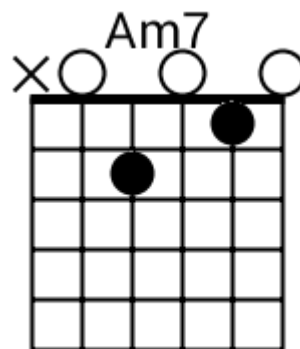

A musical staff in 4/4 time, indicated by a treble clef and a '4' below the staff. The staff is divided into four measures, each containing a chord symbol above it. The first measure is labeled 'F#m7', the second 'Asus2', the third 'B', and the fourth 'Bsus4'. Each measure contains a series of five diagonal slashes representing a whole note chord.

Modern Country - Chord Diagrams

Track 1

Modern Country - Chord Diagrams

Track 2

Modern Country - Chord Diagrams

Track 3

Modern Country - Chord Diagrams

Track 4