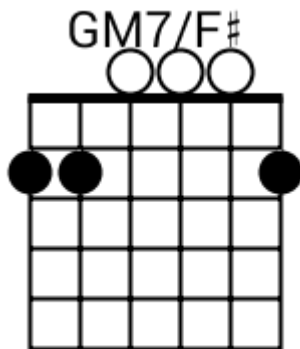

Modern Country - Chord Diagrams

Track 6