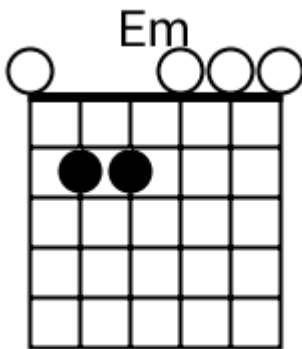

A musical staff in 4/4 time, indicated by a treble clef and a '4' below the staff. The staff is divided into four measures, each containing a chord symbol above it. The first measure is labeled 'F#m7', the second 'Asus2', the third 'B', and the fourth 'Bsus4'. Each measure contains a series of five diagonal slashes representing a whole note chord.

Modern Country - Chord Diagrams

Track 1

Modern Country - Chord Diagrams

Track 2

Modern Country - Chord Diagrams

Track 3

Modern Country - Chord Diagrams

Track 4

Modern Country - Chord Diagrams

Track 5

Modern Country - Chord Diagrams

Track 6

Modern Country - Chord Diagrams

Track 7

Modern Country - Chord Diagrams

Track 8

Modern Country - Chord Diagrams

Track 9

Modern Country - Chord Diagrams

Track 10