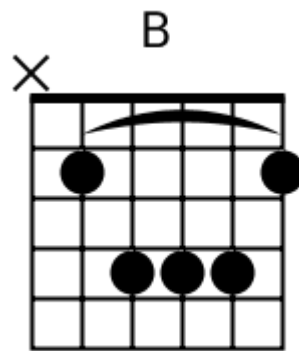

Modern Country - Chord Diagrams

Track 1