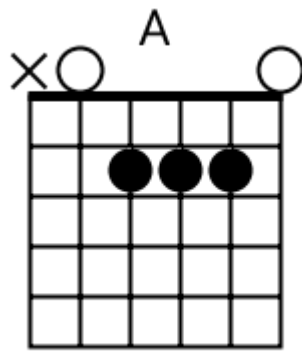

A musical staff in 4/4 time, indicated by a treble clef and a '4' below the staff. The staff is divided into four measures, each containing a chord symbol above it. The first measure is labeled 'F#m7', the second 'Asus2', the third 'B', and the fourth 'Bsus4'. Each measure contains a series of five diagonal slashes representing a whole note chord.

Modern Country - Chord Diagrams

Track 1

Modern Country - Chord Diagrams

Track 2

Modern Country - Chord Diagrams

Track 3

Modern Country - Chord Diagrams

Track 4

Modern Country - Chord Diagrams

Track 5

Modern Country - Chord Diagrams

Track 6

Modern Country - Chord Diagrams

Track 7

Modern Country - Chord Diagrams

Track 8

Modern Country - Chord Diagrams

Track 9

Modern Country - Chord Diagrams

Track 10