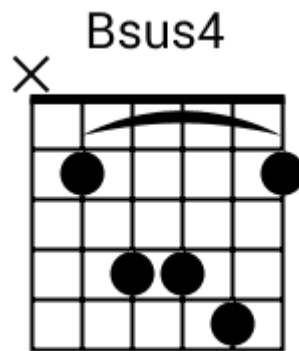

Modern Country - Chord Diagrams

Track 1