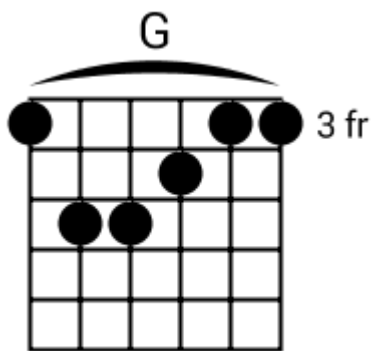

A musical staff in 4/4 time, indicated by a treble clef and a '4' below the staff. The staff is divided into four measures, each containing a chord symbol above it. The first measure is labeled 'F#m7', the second 'Asus2', the third 'B', and the fourth 'Bsus4'. Each measure contains a series of five diagonal slashes representing a whole note chord.

Modern Country - Chord Diagrams

Track 1

Modern Country - Chord Diagrams

Track 2

Modern Country - Chord Diagrams

Track 3

Modern Country - Chord Diagrams

Track 4