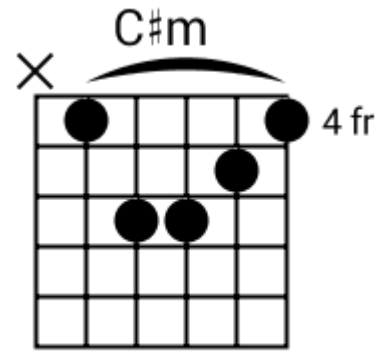

Modern Country - Chord Diagrams

Track 2