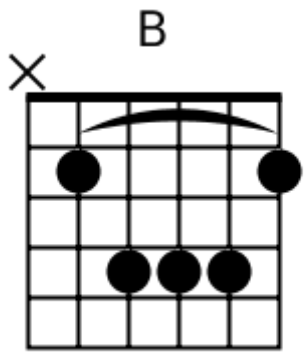

Modern Country - Chord Diagrams

Track 2