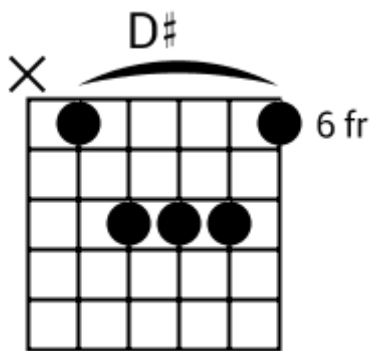

A musical staff in 4/4 time, indicated by a treble clef and a '4' below the staff. The staff is divided into four measures, each containing a chord symbol above it. The first measure is labeled 'F#m7', the second 'Asus2', the third 'B', and the fourth 'Bsus4'. Each measure contains a series of five diagonal slashes representing a whole note chord.

Modern Country - Chord Diagrams

Track 1

Modern Country - Chord Diagrams

Track 2

Modern Country - Chord Diagrams

Track 3

Modern Country - Chord Diagrams

Track 4