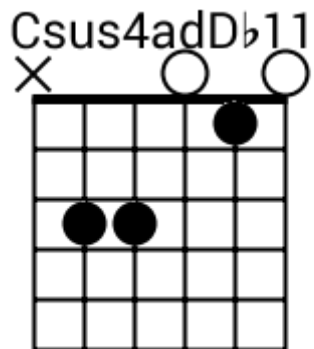

A musical staff in 4/4 time, indicated by a treble clef and a '4' below the staff. The staff is divided into four measures, each containing a chord symbol above it. The first measure is labeled 'F#m7', the second 'Asus2', the third 'B', and the fourth 'Bsus4'. Each measure contains a series of five diagonal slashes representing a whole note chord.

Modern Country - Chord Diagrams

Track 1

Modern Country - Chord Diagrams

Track 2

Modern Country - Chord Diagrams

Track 3

Modern Country - Chord Diagrams

Track 4