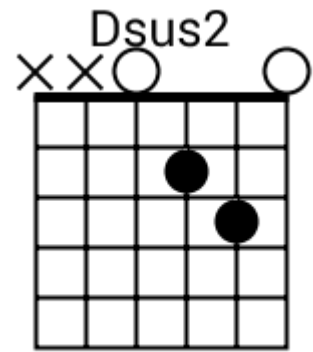

Modern Country - Chord Diagrams

Track 9