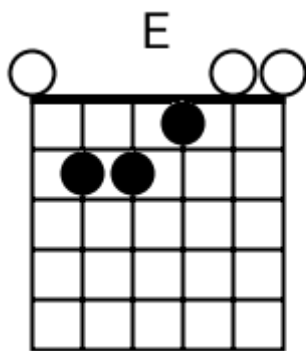

A musical staff in 4/4 time, indicated by a treble clef and a '4' below the staff. The staff is divided into four measures, each containing a chord symbol above it. The first measure is labeled 'F#m7', the second 'Asus2', the third 'B', and the fourth 'Bsus4'. Each measure contains a series of five diagonal slashes representing a whole note chord.

Modern Country - Chord Diagrams

Track 1

Modern Country - Chord Diagrams

Track 2

Modern Country - Chord Diagrams

Track 3

Modern Country - Chord Diagrams

Track 4