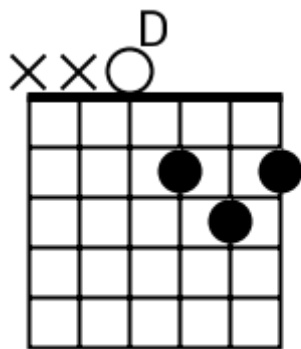

A musical staff in 4/4 time, indicated by a treble clef and a '4' below the staff. The staff is divided into four measures, each containing a chord symbol above it. The first measure is labeled 'F#m7', the second 'Asus2', the third 'B', and the fourth 'Bsus4'. Each measure contains a series of five diagonal slashes representing a whole note chord.

Modern Country - Chord Diagrams

Track 1

Modern Country - Chord Diagrams

Track 2

Modern Country - Chord Diagrams

Track 3

Modern Country - Chord Diagrams

Track 4

Modern Country - Chord Diagrams

Track 5

Modern Country - Chord Diagrams

Track 6

Modern Country - Chord Diagrams

Track 7

Modern Country - Chord Diagrams

Track 8

Modern Country - Chord Diagrams

Track 9

Modern Country - Chord Diagrams

Track 10