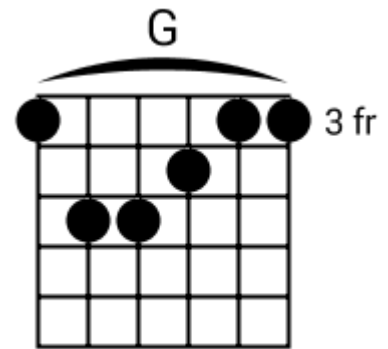

A musical staff in 4/4 time, indicated by a treble clef and a '4' below the staff. The staff is divided into four measures, each containing a chord symbol above it. The first measure is labeled 'F#m7', the second 'Asus2', the third 'B', and the fourth 'Bsus4'. Each measure contains a series of five diagonal slashes representing a whole note chord.

Modern Country - Chord Diagrams

Track 1

Modern Country - Chord Diagrams

Track 2

Modern Country - Chord Diagrams

Track 3

Modern Country - Chord Diagrams

Track 4