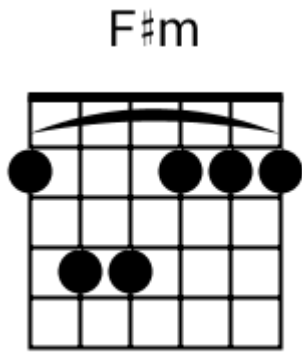

A musical staff in 4/4 time, indicated by a treble clef and a '4' below the staff. The staff is divided into four measures, each containing a chord symbol above it. The first measure is labeled 'F#m7', the second 'Asus2', the third 'B', and the fourth 'Bsus4'. Each measure contains a series of five diagonal slashes representing a whole note chord.

Modern Country - Chord Diagrams

Track 1

Modern Country - Chord Diagrams

Track 2

Modern Country - Chord Diagrams

Track 3

Modern Country - Chord Diagrams

Track 4

Modern Country - Chord Diagrams

Track 5

Modern Country - Chord Diagrams

Track 6

Modern Country - Chord Diagrams

Track 7

Modern Country - Chord Diagrams

Track 8

Modern Country - Chord Diagrams

Track 9

Modern Country - Chord Diagrams

Track 10