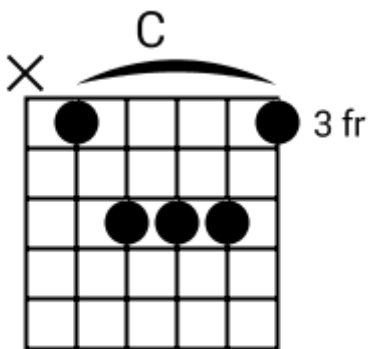

Modern Country - Chord Diagrams

Track 6