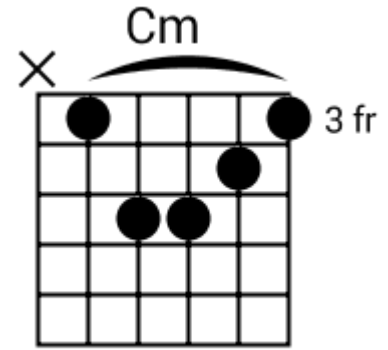

A musical staff in 4/4 time, indicated by a treble clef and a '4' below the staff. The staff is divided into four measures, each containing a chord symbol above it. The first measure is labeled 'F#m7', the second 'Asus2', the third 'B', and the fourth 'Bsus4'. Each measure contains a series of five diagonal slashes representing a whole note chord.

Modern Country - Chord Diagrams

Track 1

Modern Country - Chord Diagrams

Track 2

Modern Country - Chord Diagrams

Track 3

Modern Country - Chord Diagrams

Track 4

Modern Country - Chord Diagrams

Track 5

Modern Country - Chord Diagrams

Track 6

Modern Country - Chord Diagrams

Track 7

Modern Country - Chord Diagrams

Track 8