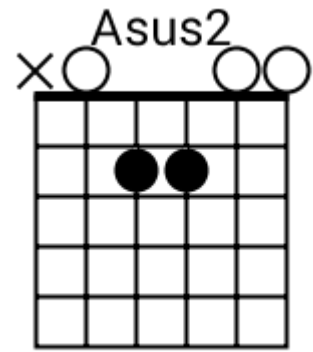

Modern Country - Chord Diagrams

Track 9