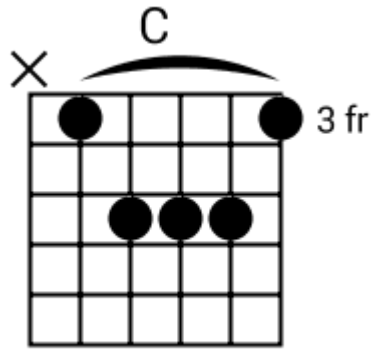

A musical staff in 4/4 time, indicated by a treble clef and a '4' below the staff. The staff is divided into four measures, each containing a chord symbol above it. The first measure is labeled 'F#m7', the second 'Asus2', the third 'B', and the fourth 'Bsus4'. Each measure contains a series of five diagonal slashes representing a whole note chord.

Modern Country - Chord Diagrams

Track 1

Modern Country - Chord Diagrams

Track 2

Modern Country - Chord Diagrams

Track 3

Modern Country - Chord Diagrams

Track 4

Modern Country - Chord Diagrams

Track 5

Modern Country - Chord Diagrams

Track 6

Modern Country - Chord Diagrams

Track 7

Modern Country - Chord Diagrams

Track 8