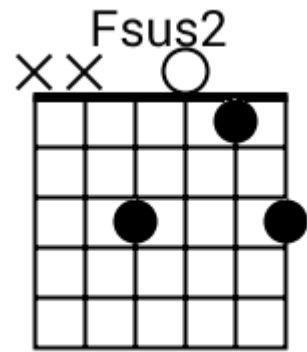

Modern Country - Chord Diagrams

Track 5