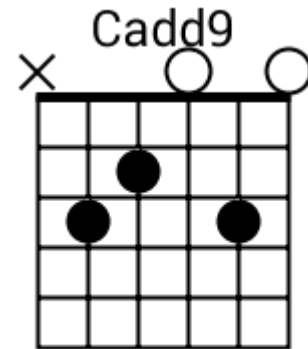

A musical staff in 4/4 time, indicated by a treble clef and a '4' below the staff. The staff is divided into four measures, each containing a chord symbol above it. The first measure is labeled 'F#m7', the second 'Asus2', the third 'B', and the fourth 'Bsus4'. Each measure contains a series of five diagonal slashes representing a whole note chord.

Modern Country - Chord Diagrams

Track 1

Modern Country - Chord Diagrams

Track 2

Modern Country - Chord Diagrams

Track 3

Modern Country - Chord Diagrams

Track 4

Modern Country - Chord Diagrams

Track 5

Modern Country - Chord Diagrams

Track 6

Modern Country - Chord Diagrams

Track 7

Modern Country - Chord Diagrams

Track 8

Modern Country - Chord Diagrams

Track 9

Modern Country - Chord Diagrams

Track 10