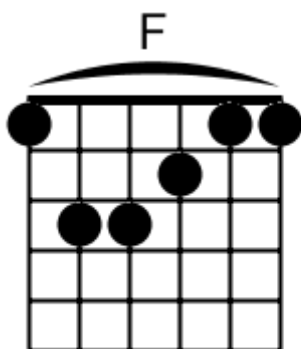

A musical staff in 4/4 time, indicated by a treble clef and a '4' below the staff. The staff is divided into four measures, each containing a chord symbol above it. The first measure is labeled 'F#m7', the second 'Asus2', the third 'B', and the fourth 'Bsus4'. Each measure contains a series of five diagonal slashes representing a whole note chord.

Modern Country - Chord Diagrams

Track 1

Modern Country - Chord Diagrams

Track 2

Modern Country - Chord Diagrams

Track 3

Modern Country - Chord Diagrams

Track 4

Modern Country - Chord Diagrams

Track 5

Modern Country - Chord Diagrams

Track 6

Modern Country - Chord Diagrams

Track 7

Modern Country - Chord Diagrams

Track 8