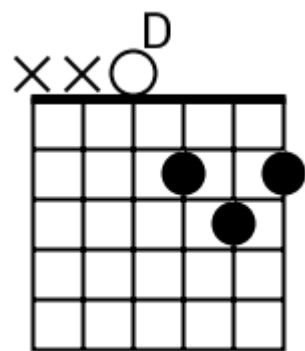

A musical staff in 4/4 time, indicated by a treble clef and a '4' below the staff. The staff is divided into four measures, each containing a chord symbol above it. The first measure is labeled 'F#m7', the second 'Asus2', the third 'B', and the fourth 'Bsus4'. Each measure contains a series of five diagonal slashes representing a whole note chord.

Modern Country - Chord Diagrams

Track 1

Modern Country - Chord Diagrams

Track 2

Modern Country - Chord Diagrams

Track 3

Modern Country - Chord Diagrams

Track 4

Modern Country - Chord Diagrams

Track 5

Modern Country - Chord Diagrams

Track 6

Modern Country - Chord Diagrams

Track 7

Modern Country - Chord Diagrams

Track 8

Modern Country - Chord Diagrams

Track 9

Modern Country - Chord Diagrams

Track 10