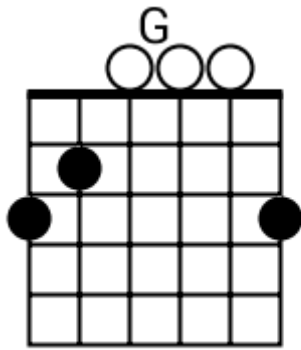

A musical staff in 4/4 time, indicated by a treble clef and a '4' below the staff. The staff is divided into four measures, each containing a chord symbol above it. The first measure is labeled 'F#m7', the second 'Asus2', the third 'B', and the fourth 'Bsus4'. Each measure contains a series of five diagonal slashes representing a whole note chord.

Modern Country - Chord Diagrams

Track 1

Modern Country - Chord Diagrams

Track 2

Modern Country - Chord Diagrams

Track 3

Modern Country - Chord Diagrams

Track 4

Modern Country - Chord Diagrams

Track 5

Modern Country - Chord Diagrams

Track 6

Modern Country - Chord Diagrams

Track 7

Modern Country - Chord Diagrams

Track 8

Modern Country - Chord Diagrams

Track 9

Modern Country - Chord Diagrams

Track 10