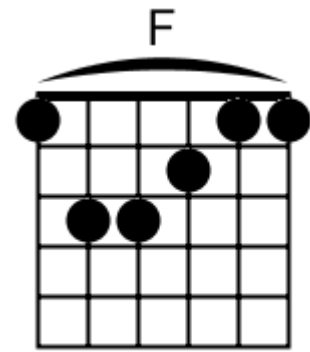

A musical staff in 4/4 time, indicated by a treble clef and a '4' below the staff. The staff is divided into four measures, each containing a chord symbol above it. The first measure is labeled 'F#m7', the second 'Asus2', the third 'B', and the fourth 'Bsus4'. Each measure contains a series of five diagonal slashes representing a whole note chord.

Modern Country - Chord Diagrams

Track 1

Modern Country - Chord Diagrams

Track 2

Modern Country - Chord Diagrams

Track 3

Modern Country - Chord Diagrams

Track 4