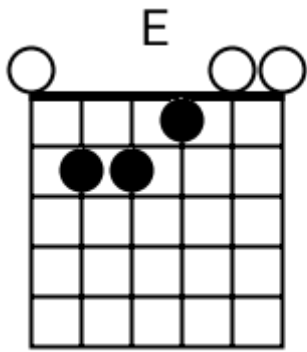

A musical staff in 4/4 time, indicated by a treble clef and a '4' below the staff. The staff is divided into four measures, each containing a chord symbol above it. The first measure is labeled 'F#m7', the second 'Asus2', the third 'B', and the fourth 'Bsus4'. Each measure contains a series of five diagonal slashes representing a whole note chord.

Modern Country - Chord Diagrams

Track 1

Modern Country - Chord Diagrams

Track 2

Modern Country - Chord Diagrams

Track 3

Modern Country - Chord Diagrams

Track 4