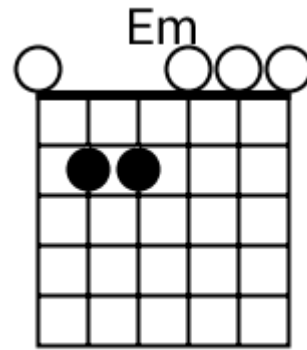

Modern Country - Chord Diagrams

Track 6