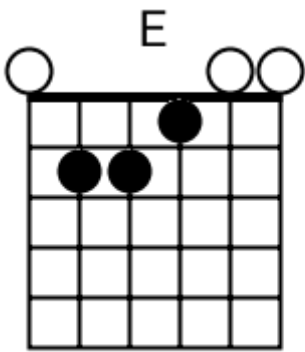

Modern Country - Chord Diagrams

Track 9