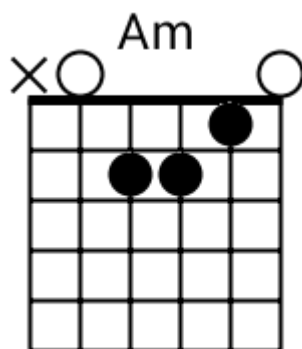

A musical staff in 4/4 time, indicated by a treble clef and a '4' below the staff. The staff is divided into four measures, each containing a chord symbol above it. The first measure is labeled 'F#m7', the second 'Asus2', the third 'B', and the fourth 'Bsus4'. Each measure contains a series of five diagonal slashes representing a whole note chord.

Modern Country - Chord Diagrams

Track 1

Modern Country - Chord Diagrams

Track 2

Modern Country - Chord Diagrams

Track 3

Modern Country - Chord Diagrams

Track 4

Modern Country - Chord Diagrams

Track 5

Modern Country - Chord Diagrams

Track 6

Modern Country - Chord Diagrams

Track 7

Modern Country - Chord Diagrams

Track 8

Modern Country - Chord Diagrams

Track 9

Modern Country - Chord Diagrams

Track 10