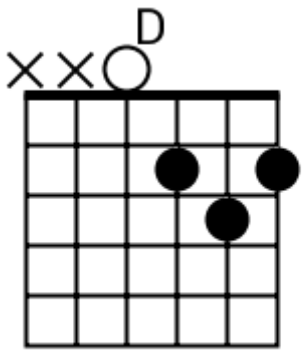

Modern Country - Chord Diagrams

Track 6