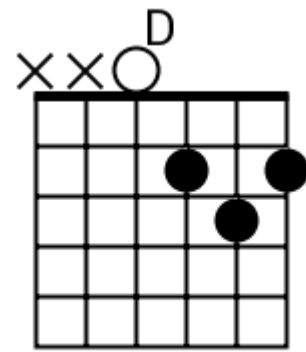

A musical staff in 4/4 time, indicated by a treble clef and a '4' below the staff. The staff is divided into four measures, each containing a chord symbol above it. The first measure is labeled 'F#m7', the second 'Asus2', the third 'B', and the fourth 'Bsus4'. Each measure contains a series of five diagonal slashes representing a whole note chord.

Modern Country - Chord Diagrams

Track 1

Modern Country - Chord Diagrams

Track 2

Modern Country - Chord Diagrams

Track 3

Modern Country - Chord Diagrams

Track 4

Modern Country - Chord Diagrams

Track 5

Modern Country - Chord Diagrams

Track 6

Modern Country - Chord Diagrams

Track 7

Modern Country - Chord Diagrams

Track 8