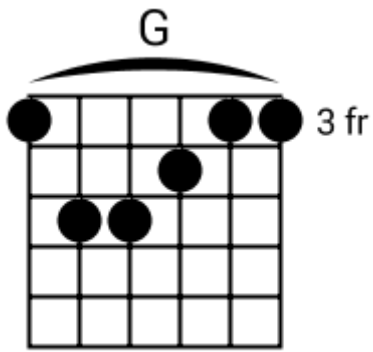

Modern Country - Chord Diagrams

Track 5