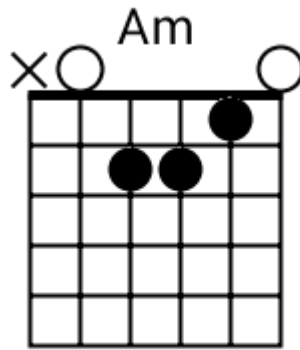

Modern Country - Chord Diagrams

Track 6