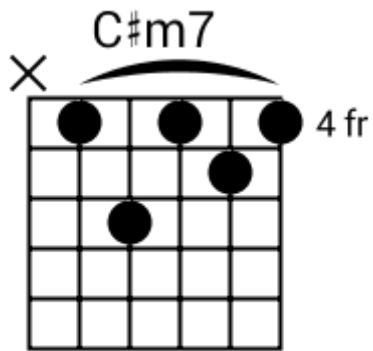

A musical staff in 4/4 time, indicated by a treble clef and a '4' below the staff. The staff is divided into four measures, each containing a chord symbol above it. The first measure is labeled 'F#m7', the second 'Asus2', the third 'B', and the fourth 'Bsus4'. Each measure contains a series of five diagonal slashes representing a whole note chord.

Track 10 D Bpm 098

www.jamtracksguitar.com
www.guitarteam.nl

D D F G D D F G

(1)
2x

D F G D F G

(2)
4x

D C G G7 D C G G7

(3)
2x

Modern Country - Chord Diagrams

Track 1

Modern Country - Chord Diagrams

Track 2

Modern Country - Chord Diagrams

Track 3

Modern Country - Chord Diagrams

Track 4