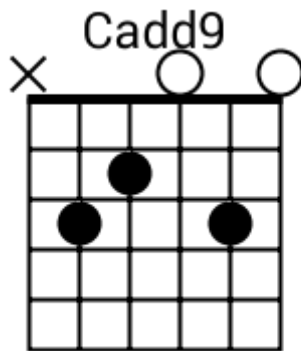

B C#m7 A E B C#m7 A E

B C#m7 A E B B

A E B Bsus4 B Bsus4

(3)

A E B Bsus4 Bsus4 B Bsus2 B5

F#m7 Asus2 E E

(4)

F#m7 Asus2 B Bsus4

A musical staff in 4/4 time, indicated by a treble clef and a '4' below the staff. The staff is divided into four measures, each containing a chord symbol above it. The first measure is labeled 'F#m7', the second 'Asus2', the third 'B', and the fourth 'Bsus4'. Each measure contains a series of five diagonal slashes representing a whole note chord.

Modern Country - Chord Diagrams

Track 1

Modern Country - Chord Diagrams

Track 2

Modern Country - Chord Diagrams

Track 3

Modern Country - Chord Diagrams

Track 4

Modern Country - Chord Diagrams

Track 5

Modern Country - Chord Diagrams

Track 6

Modern Country - Chord Diagrams

Track 7

Modern Country - Chord Diagrams

Track 8