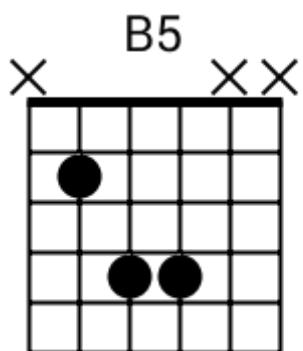

A musical staff in 4/4 time, indicated by a treble clef and a '4' below the staff. The staff is divided into four measures, each containing a chord symbol above it. The first measure is labeled 'F#m7', the second 'Asus2', the third 'B', and the fourth 'Bsus4'. Each measure contains a series of five diagonal slashes representing a whole note chord.

Track 10 D Bpm 098

www.jamtracksguitar.com
www.guitarteam.nl

D D F G D D F G

(1)
2x

D F G D F G

(2)
4x

D C G G7 D C G G7

(3)
2x

Modern Country - Chord Diagrams

Track 1

Modern Country - Chord Diagrams

Track 2

Modern Country - Chord Diagrams

Track 3

Modern Country - Chord Diagrams

Track 4