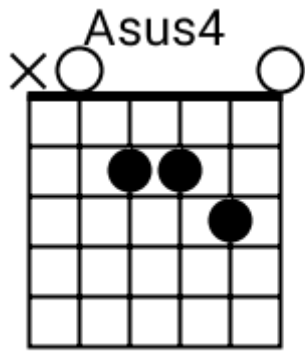

A musical staff in 4/4 time, indicated by a treble clef and a '4' below the staff. The staff is divided into four measures, each containing a chord symbol above it. The first measure is labeled 'F#m7', the second 'Asus2', the third 'B', and the fourth 'Bsus4'. Each measure contains a series of five diagonal slashes representing a whole note chord.

Modern Country - Chord Diagrams

Track 1

Modern Country - Chord Diagrams

Track 2

Modern Country - Chord Diagrams

Track 3

Modern Country - Chord Diagrams

Track 4

Modern Country - Chord Diagrams

Track 5

Modern Country - Chord Diagrams

Track 6

Modern Country - Chord Diagrams

Track 7

Modern Country - Chord Diagrams

Track 8

Modern Country - Chord Diagrams

Track 9

Modern Country - Chord Diagrams

Track 10