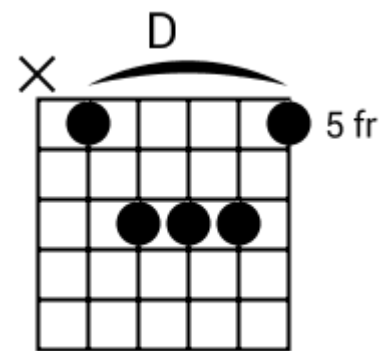

A musical staff in 4/4 time, indicated by a treble clef and a '4' below the staff. The staff is divided into four measures, each containing a chord symbol above it. The first measure is labeled 'F#m7', the second 'Asus2', the third 'B', and the fourth 'Bsus4'. Each measure contains a series of five diagonal slashes representing a whole note chord.

Modern Country - Chord Diagrams

Track 1

Modern Country - Chord Diagrams

Track 2

Modern Country - Chord Diagrams

Track 3

Modern Country - Chord Diagrams

Track 4