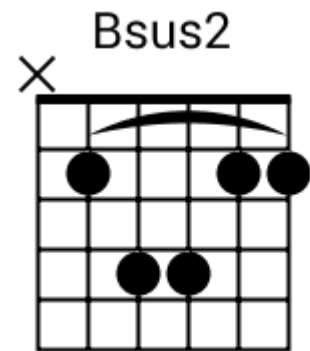

Modern Country - Chord Diagrams

Track 1