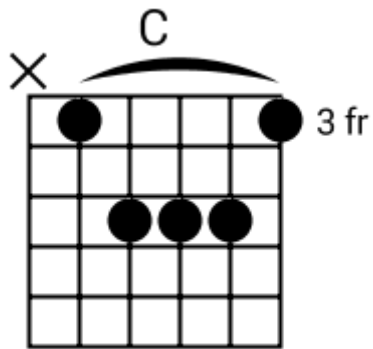

A musical staff in 4/4 time, indicated by a treble clef and a '4' below the staff. The staff is divided into four measures, each containing a chord symbol above it. The first measure is labeled 'F#m7', the second 'Asus2', the third 'B', and the fourth 'Bsus4'. Each measure contains a series of five diagonal slashes representing a whole note chord.

Modern Country - Chord Diagrams

Track 1

Modern Country - Chord Diagrams

Track 2

Modern Country - Chord Diagrams

Track 3

Modern Country - Chord Diagrams

Track 4