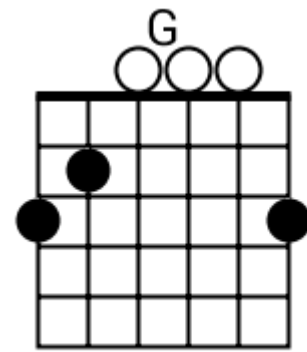

A musical staff in 4/4 time, indicated by a treble clef and a '4' below the staff. The staff is divided into four measures, each containing a chord symbol above it. The first measure is labeled 'F#m7', the second 'Asus2', the third 'B', and the fourth 'Bsus4'. Each measure contains a series of five diagonal slashes representing a whole note chord.

Modern Country - Chord Diagrams

Track 1

Modern Country - Chord Diagrams

Track 2

Modern Country - Chord Diagrams

Track 3

Modern Country - Chord Diagrams

Track 4

Modern Country - Chord Diagrams

Track 5

Modern Country - Chord Diagrams

Track 6

Modern Country - Chord Diagrams

Track 7

Modern Country - Chord Diagrams

Track 8