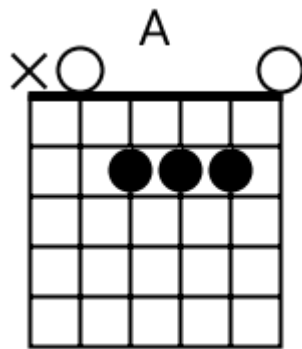

Hard Rock - Chord Diagrams

Track 5