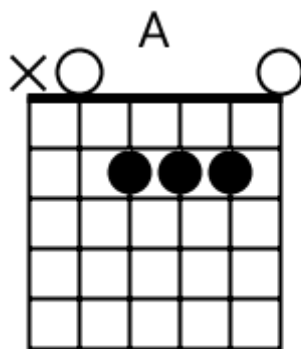

Hard Rock - Chord Diagrams

Track 4