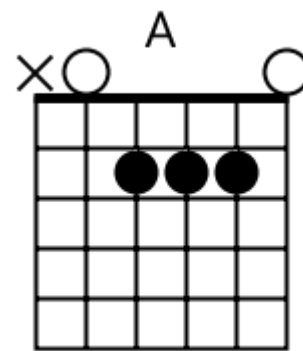

Hard Rock - Chord Diagrams

Track 1