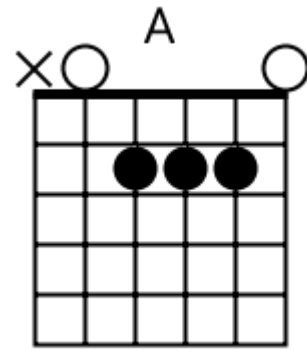

Hard Rock - Chord Diagrams

Track 3