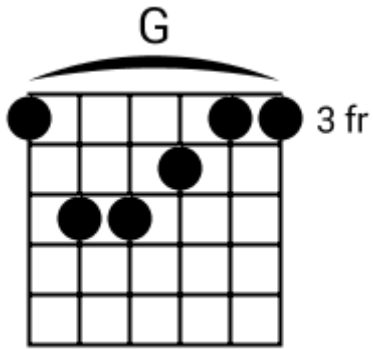

Hard Rock - Chord Diagrams

Track 7