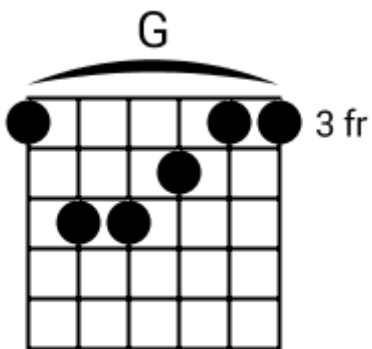

Hard Rock - Chord Diagrams

Track 5