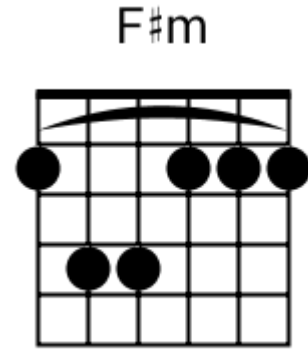

Hard Rock - Chord Diagrams

Track 6