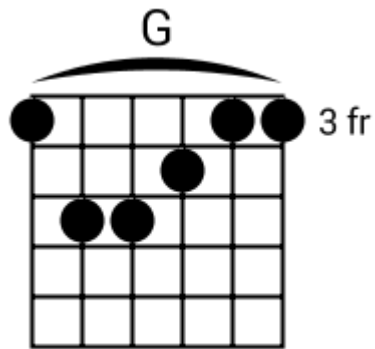

Hard Rock - Chord Diagrams

Track 4