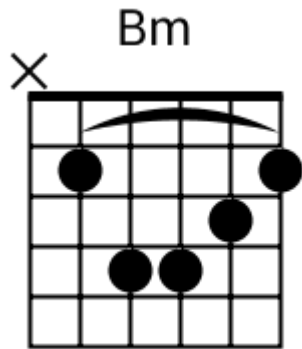

Hard Rock - Chord Diagrams

Track 6