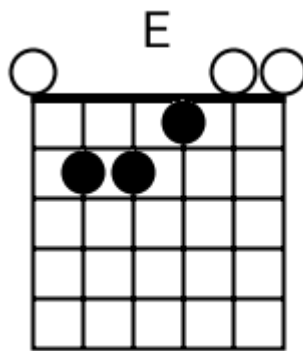

Hard Rock - Chord Diagrams

Track 1