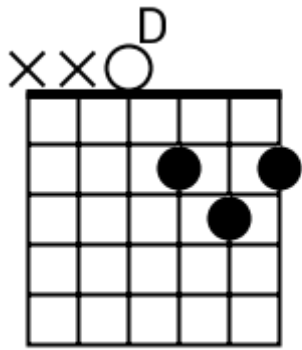

Hard Rock - Chord Diagrams

Track 8