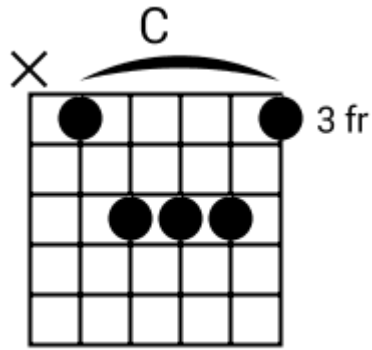

Hard Rock - Chord Diagrams

Track 2