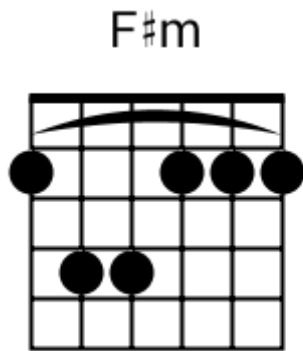

Hard Rock - Chord Diagrams

Track 1