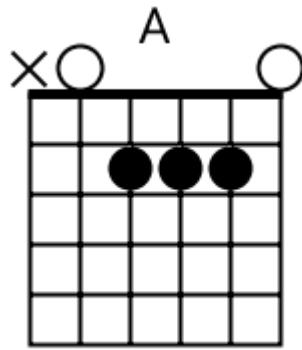

Hard Rock - Chord Diagrams

Track 6