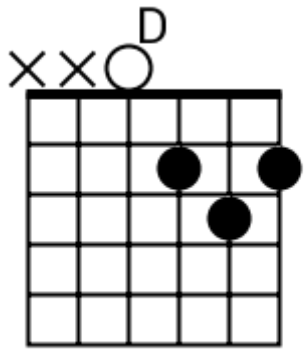

Hard Rock - Chord Diagrams

Track 2