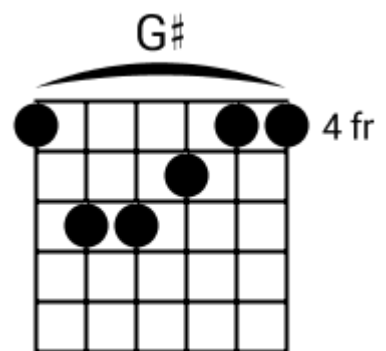

Hard Rock - Chord Diagrams

Track 1