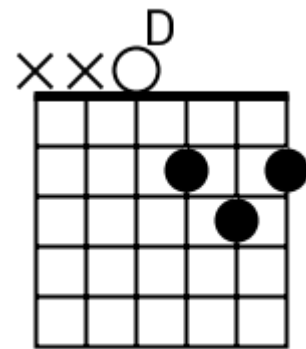

Hard Rock - Chord Diagrams

Track 4