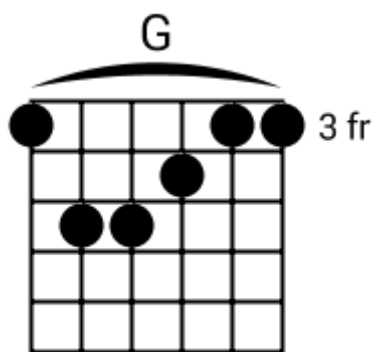

Hard Rock - Chord Diagrams

Track 1