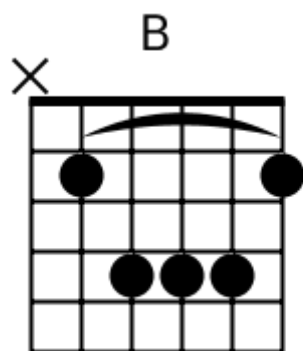

Hard Rock - Chord Diagrams

Track 1