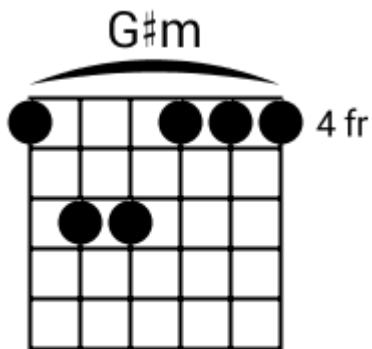

Hard Rock - Chord Diagrams

Track 5