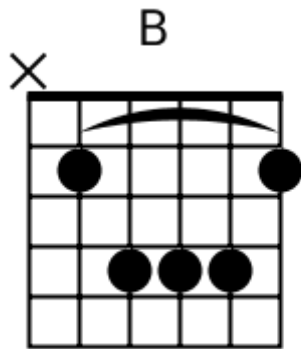

Hard Rock - Chord Diagrams

Track 4