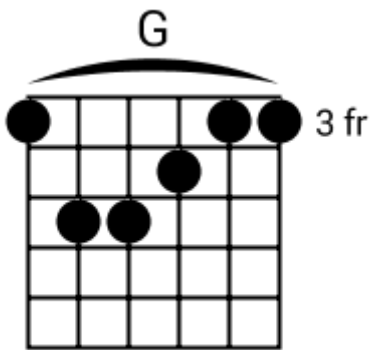

Hard Rock - Chord Diagrams

Track 8