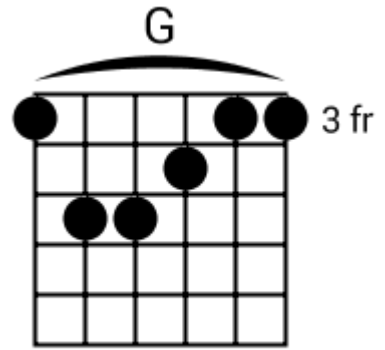

Hard Rock - Chord Diagrams

Track 2