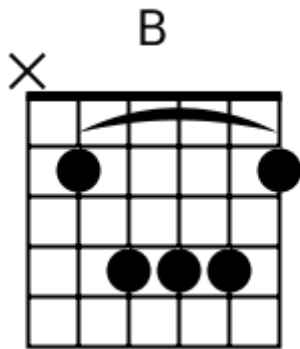

Hard Rock - Chord Diagrams

Track 5