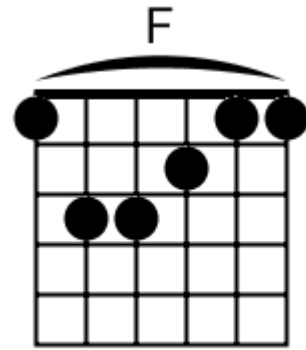

Hard Rock - Chord Diagrams

Track 7