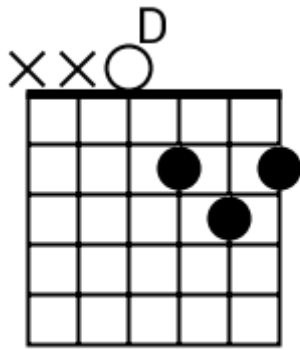

Hard Rock - Chord Diagrams

Track 6