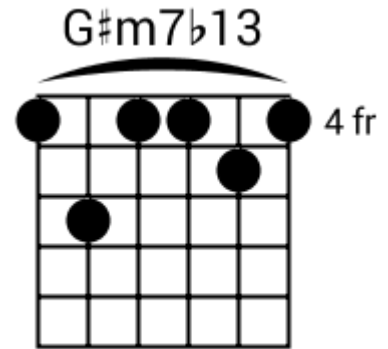

Hard Rock - Chord Diagrams

Track 5