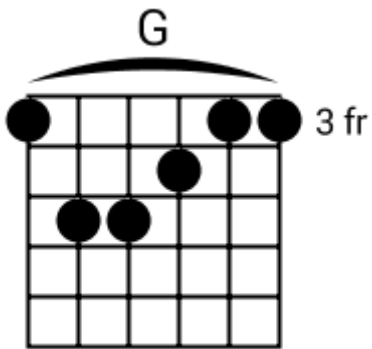

Hard Rock - Chord Diagrams

Track 6