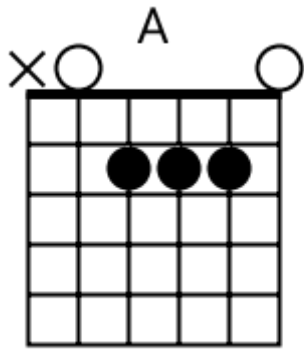

Hard Rock - Chord Diagrams

Track 2