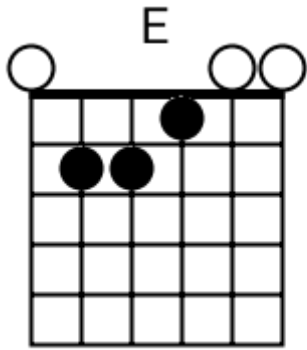

Hard Rock - Chord Diagrams

Track 3