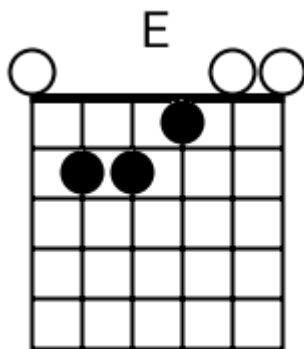

Hard Rock - Chord Diagrams

Track 4