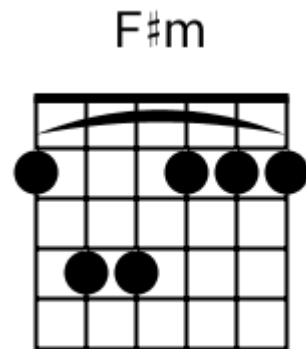

Hard Rock - Chord Diagrams

Track 4