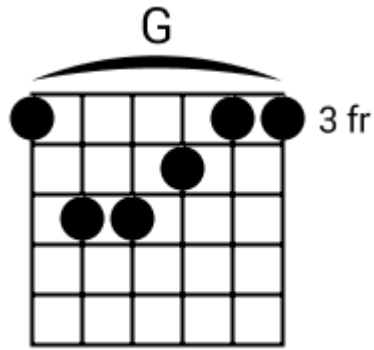

Hard Rock - Chord Diagrams

Track 3