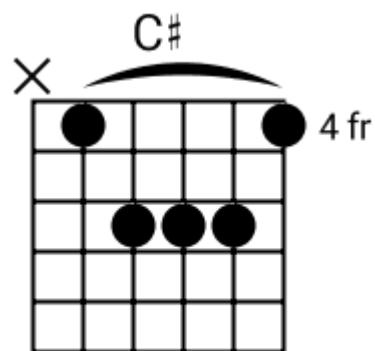

Hard Rock - Chord Diagrams

Track 1