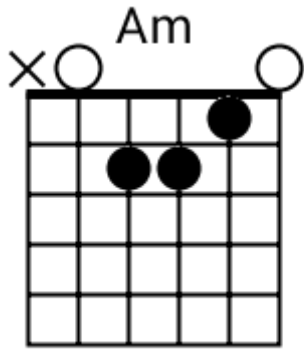

Guitar Sessions - Chord Diagrams

Track 7