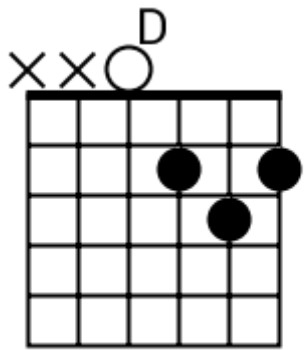

Guitar Sessions - Chord Diagrams

Track 4