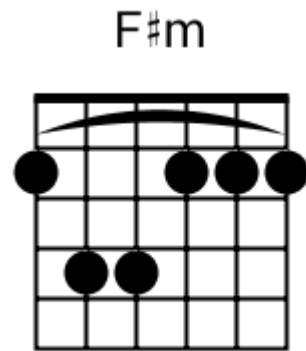

Guitar Sessions - Chord Diagrams

Track 6