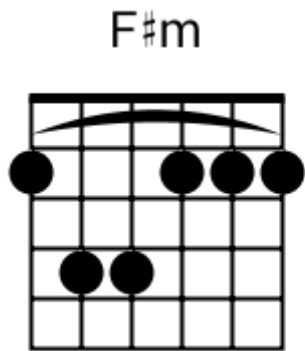

Guitar Sessions - Chord Diagrams

Track 3