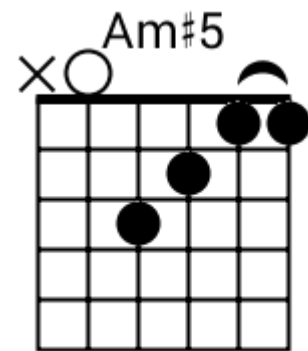

Guitar Sessions - Chord Diagrams

Track 1