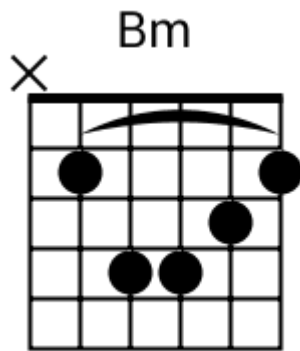

Guitar Sessions - Chord Diagrams

Track 3