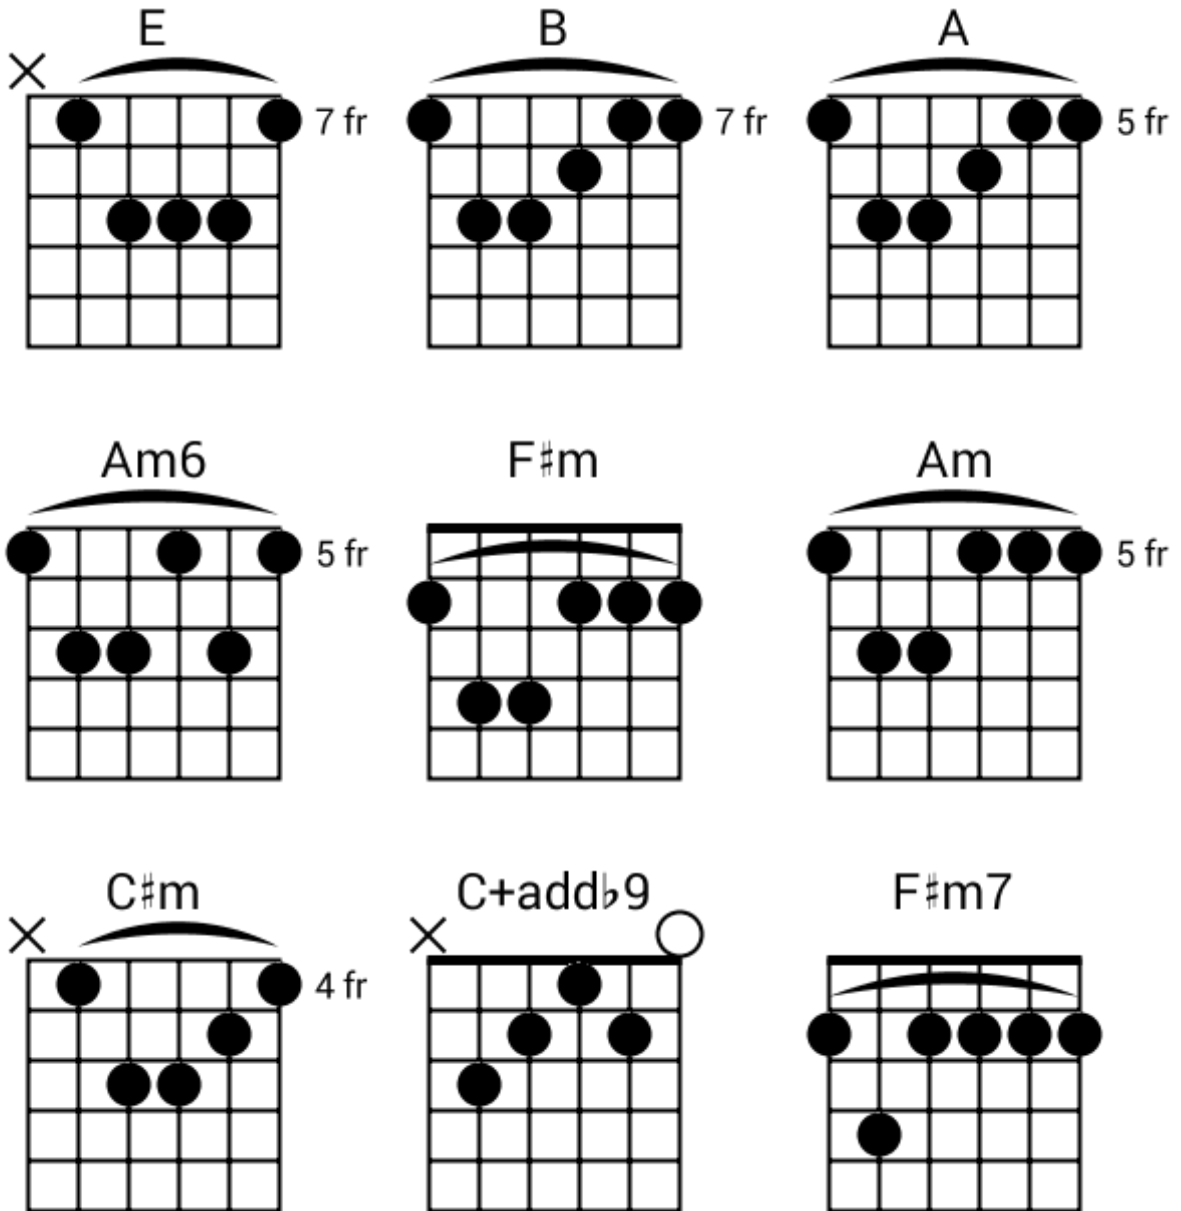

Guitar Sessions - Chord Diagrams

Track 2