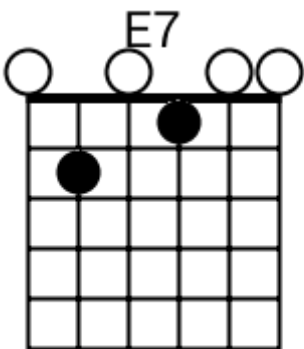

Guitar Sessions - Chord Diagrams

Track 4