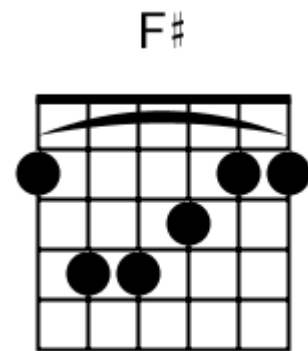

Guitar Sessions - Chord Diagrams

Track 5