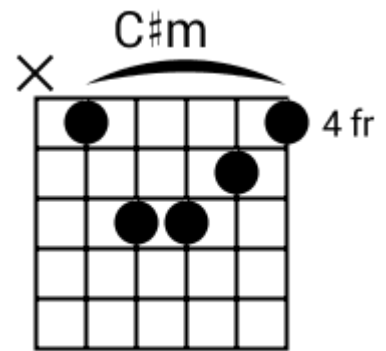

Guitar Sessions - Chord Diagrams

Track 3