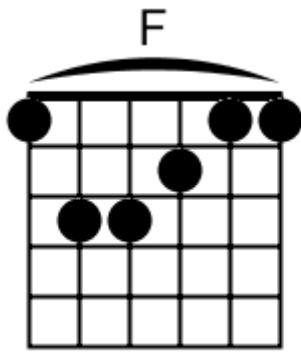

Guitar Sessions - Chord Diagrams

Track 1