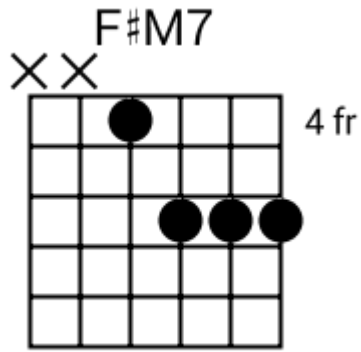

Guitar Sessions - Chord Diagrams

Track 8