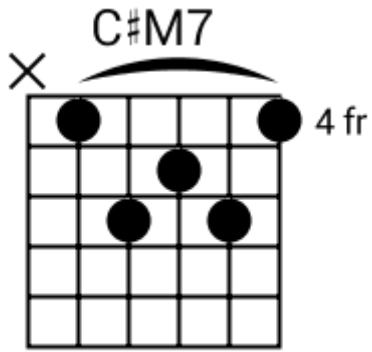

Guitar Sessions - Chord Diagrams

Track 8