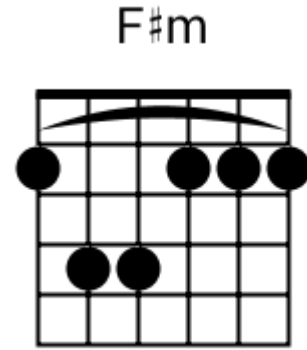

Guitar Sessions - Chord Diagrams

Track 4