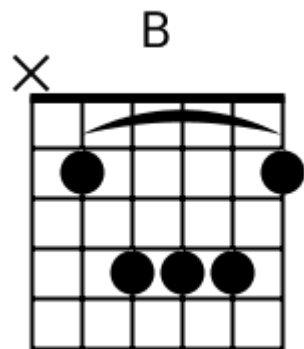

Guitar Sessions - Chord Diagrams

Track 4