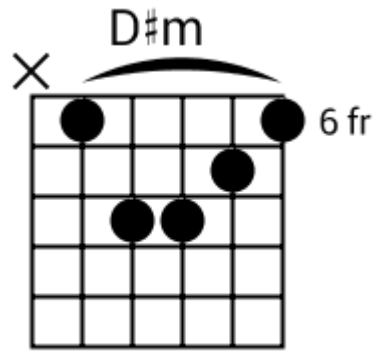

Guitar Sessions - Chord Diagrams

Track 5