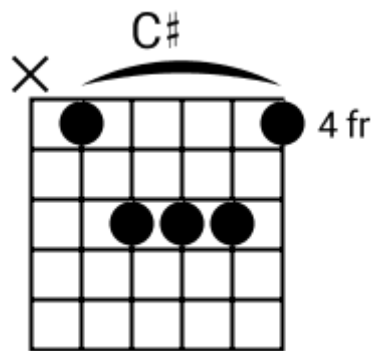

Guitar Sessions - Chord Diagrams

Track 3