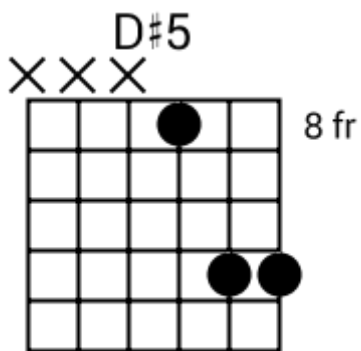

Guitar Sessions - Chord Diagrams

Track 8