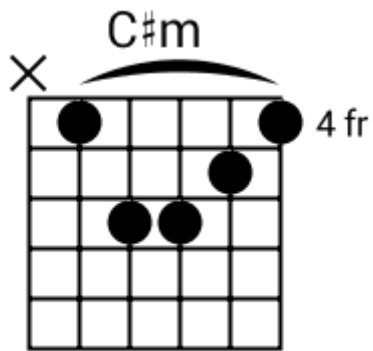

Guitar Sessions - Chord Diagrams

Track 6