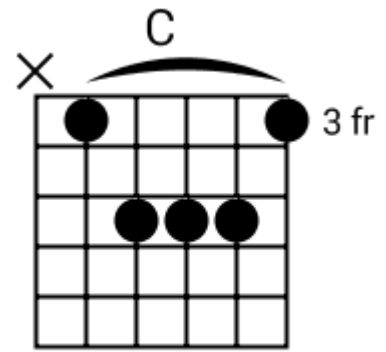

Guitar Sessions - Chord Diagrams

Track 9