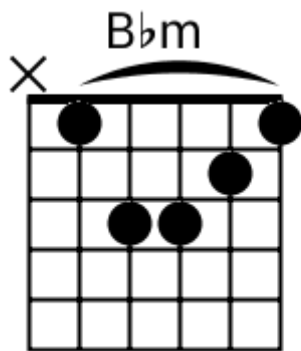

Guitar Sessions - Chord Diagrams

Track 5