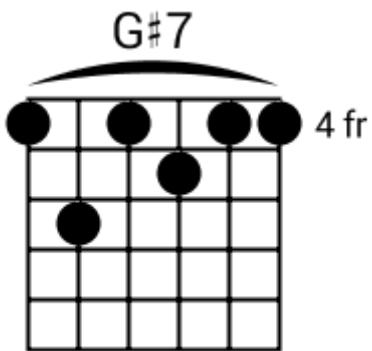

Guitar Sessions - Chord Diagrams

Track 8