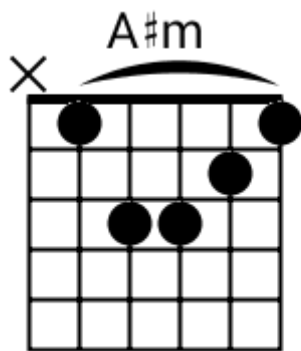

Guitar Sessions - Chord Diagrams

Track 1