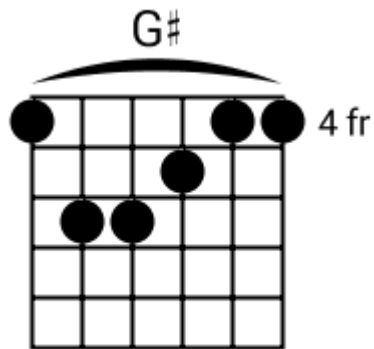

Guitar Sessions - Chord Diagrams

Track 6