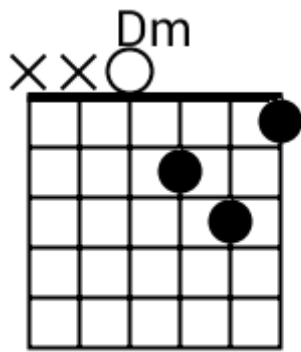

Guitar Sessions - Chord Diagrams

Track 9