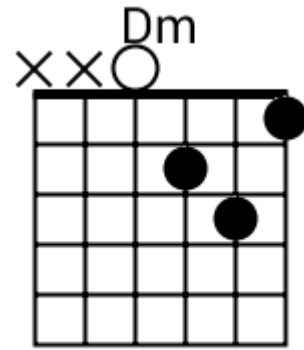

Guitar Sessions - Chord Diagrams

Track 7