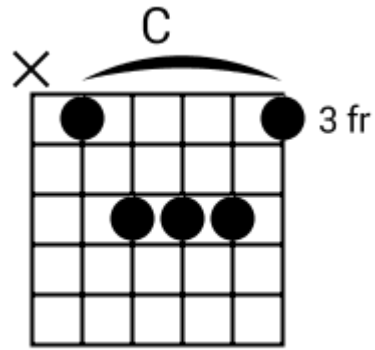

Guitar Sessions - Chord Diagrams

Track 7