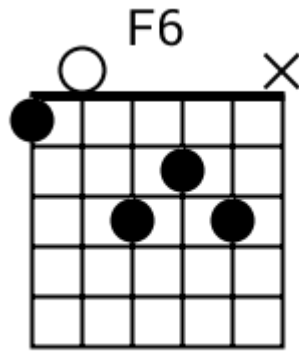

Guitar Sessions - Chord Diagrams

Track 9