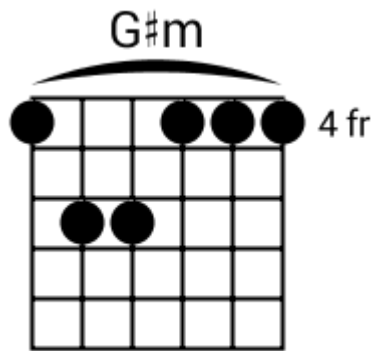

Guitar Sessions - Chord Diagrams

Track 6