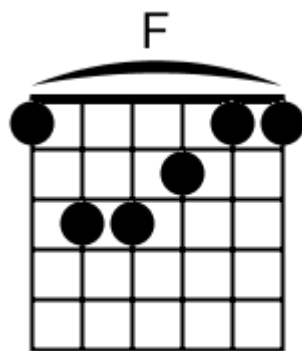

Guitar Sessions - Chord Diagrams

Track 5