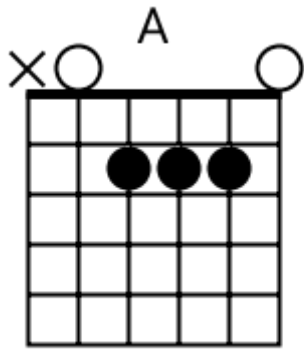

Guitar Sessions - Chord Diagrams

Track 4