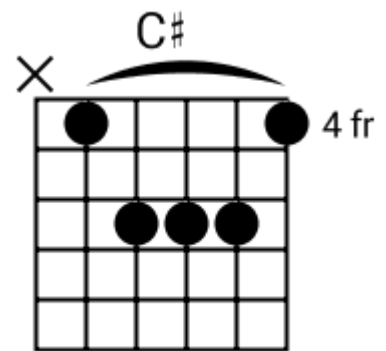

Guitar Sessions - Chord Diagrams

Track 8