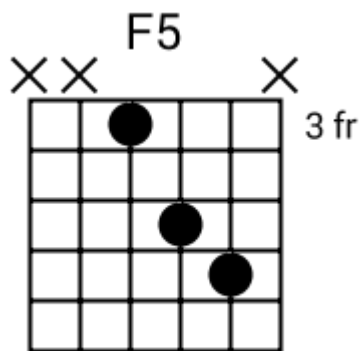

Guitar Sessions - Chord Diagrams

Track 8