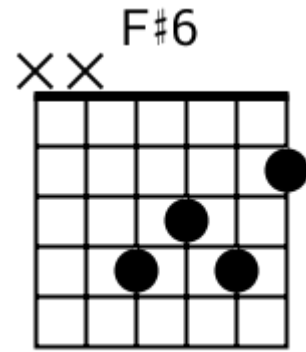

Guitar Sessions - Chord Diagrams

Track 8