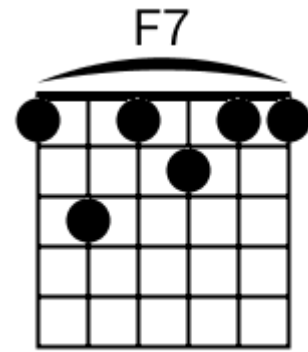

Guitar Sessions - Chord Diagrams

Track 5