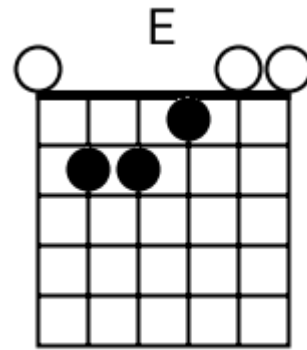

Guitar Sessions - Chord Diagrams

Track 4