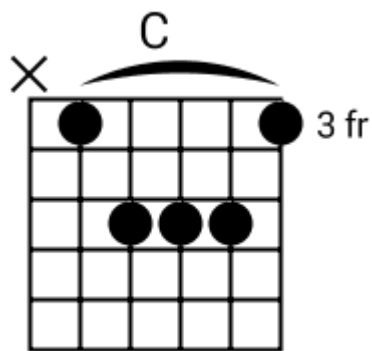

Guitar Sessions - Chord Diagrams

Track 1