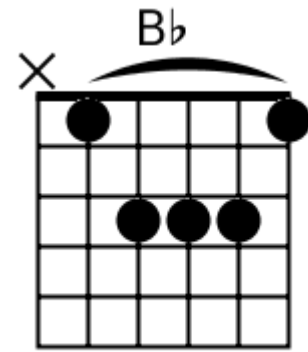

Guitar Sessions - Chord Diagrams

Track 1