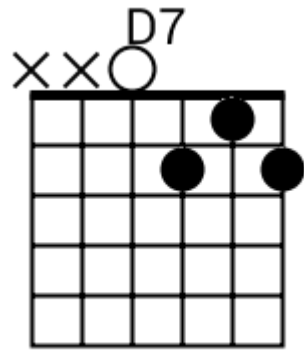

Guitar Sessions - Chord Diagrams

Track 4