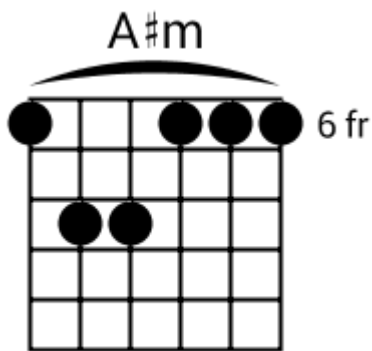

Guitar Sessions - Chord Diagrams

Track 8