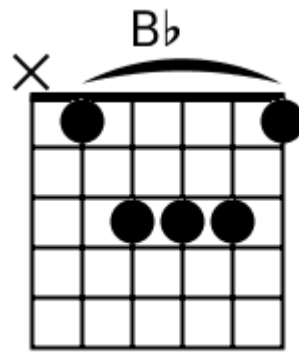

Guitar Sessions - Chord Diagrams

Track 9