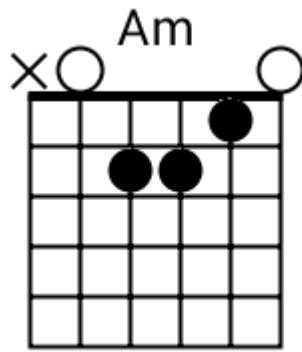

Guitar Sessions - Chord Diagrams

Track 1