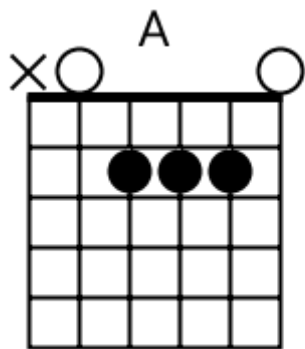

Guitar Sessions - Chord Diagrams

Track 6