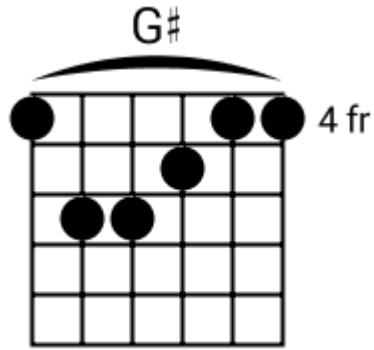

Guitar Sessions - Chord Diagrams

Track 4