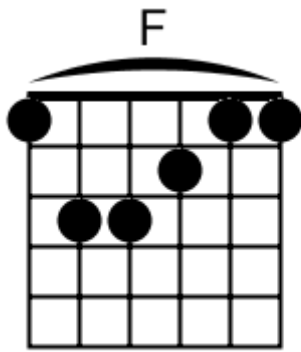

Guitar Sessions - Chord Diagrams

Track 9