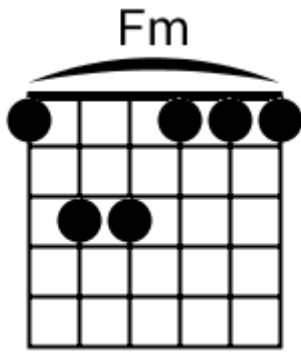

Guitar Sessions - Chord Diagrams

Track 5