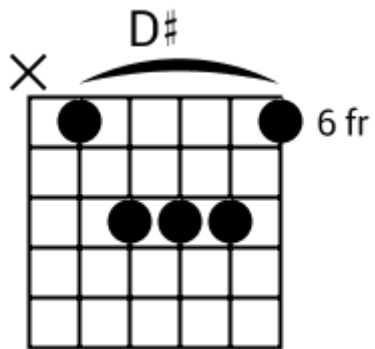

Track 1 Fm BPM 070 Guitar Ballads

www.jamtracksguitar.com
www.guitarteam.nl

G# Gm Fm D# C# Cm Fm

4x

Fm Cm C# Bbm Fm D#

Track 2 Am BPM 090 Guitar Ballads

www.jamtracksguitar.com
www.guitarteam.nl

A musical staff in 4/4 time, starting with a treble clef and a 4-measure rest. The chords are indicated above the staff: Am for the first two measures, F for the third measure, and F for the fourth measure. The staff contains diagonal slashes representing the guitar accompaniment.

Guitar Ballads - Chord Diagrams

Track 3

Guitar Ballads - Chord Diagrams

Track 4

Guitar Ballads - Chord Diagrams

Track 5

Guitar Ballads - Chord Diagrams

Track 6