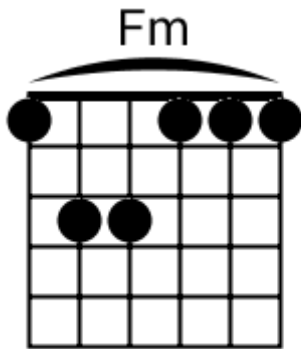

Track 1 Fm BPM 070 Guitar Ballads

www.jamtracksguitar.com
www.guitarteam.nl

G# Gm Fm D# C# Cm Fm

4x

Fm Cm C# Bbm Fm D#

Track 2 Am BPM 090 Guitar Ballads

www.jamtracksguitar.com
www.guitarteam.nl

A musical staff in 4/4 time, starting with a treble clef and a 4-measure rest. The chords are indicated above the staff: Am for the first two measures, F for the third measure, and F for the fourth measure. The staff contains diagonal slashes representing the guitar accompaniment.

Guitar Ballads - Chord Diagrams

Track 3

Guitar Ballads - Chord Diagrams

Track 4

Guitar Ballads - Chord Diagrams

Track 5

Guitar Ballads - Chord Diagrams

Track 6