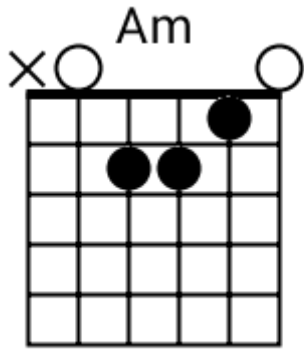

Track 1 Fm BPM 070 Guitar Ballads

www.jamtracksguitar.com
www.guitarteam.nl

G# Gm Fm D# C# Cm Fm

4x

Fm Cm C# Bbm Fm D#

Track 2 Am BPM 090 Guitar Ballads

www.jamtracksguitar.com
www.guitarteam.nl

A musical staff in 4/4 time, starting with a treble clef and a 4-measure rest. The chords are indicated above the staff: Am for the first two measures, F for the third measure, and F for the fourth measure. The staff contains diagonal slashes representing the guitar accompaniment.

Fm D#

Bbm Cm

C# D# Fm D# C#

C# D# Fm D# C#

Guitar Ballads - Chord Diagrams

Track 1

Guitar Ballads - Chord Diagrams

Track 2