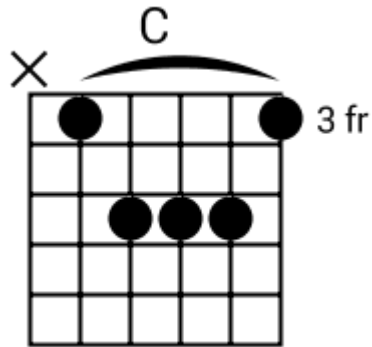

Guitar Ballads - Chord Diagrams

Track 8