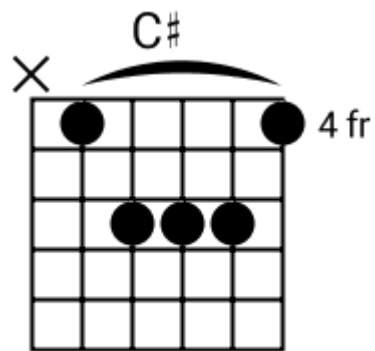

Track 1 Fm BPM 070 Guitar Ballads

www.jamtracksguitar.com
www.guitarteam.nl

G# Gm Fm D# C# Cm Fm

4x

Fm Cm C# Bbm Fm D#

Track 2 Am BPM 090 Guitar Ballads

www.jamtracksguitar.com
www.guitarteam.nl

A musical staff in 4/4 time, starting with a treble clef and a 4-measure rest. The chords are indicated above the staff: Am for the first two measures, F for the third measure, and F for the fourth measure. The staff contains diagonal slashes representing the guitar accompaniment.

Fm D#

Bbm Cm

C# D# Fm D# C#

C# D# Fm D# C#

Guitar Ballads - Chord Diagrams

Track 1

Guitar Ballads - Chord Diagrams

Track 2