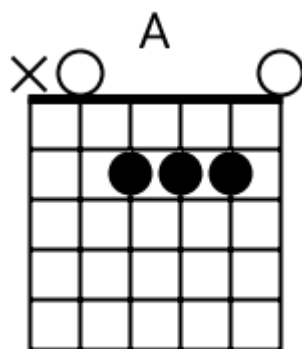

Guitar Ballads - Chord Diagrams

Track 8