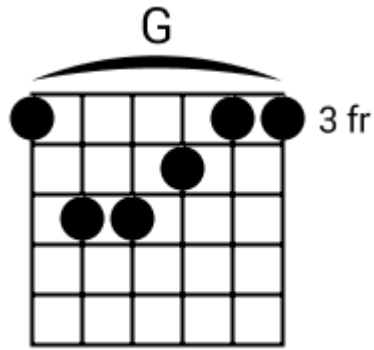

Guitar Ballads - Chord Diagrams

Track 4