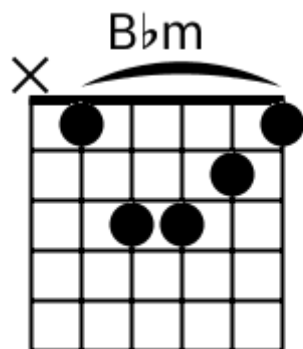

Track 1 Fm BPM 070 Guitar Ballads

www.jamtracksguitar.com
www.guitarteam.nl

G# Gm Fm D# C# Cm Fm

4x

Fm Cm C# Bbm Fm D#

Track 2 Am BPM 090 Guitar Ballads

www.jamtracksguitar.com
www.guitarteam.nl

A musical staff in 4/4 time, starting with a treble clef and a 4-measure rest. The chords are indicated above the staff: Am for the first two measures, F for the third measure, and F for the fourth measure. The staff contains diagonal slashes representing the guitar accompaniment.

Fm D#

Bbm Cm

C# D# Fm D# C#

C# D# Fm D# C#

Guitar Ballads - Chord Diagrams

Track 1

Guitar Ballads - Chord Diagrams

Track 2