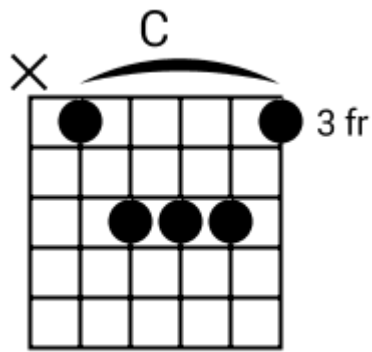

Guitar Ballads - Chord Diagrams

Track 3