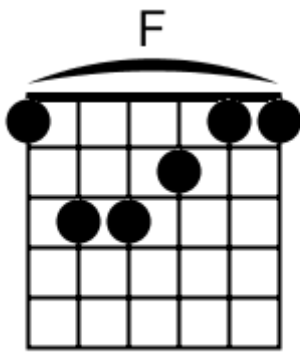

Guitar Ballads - Chord Diagrams

Track 3