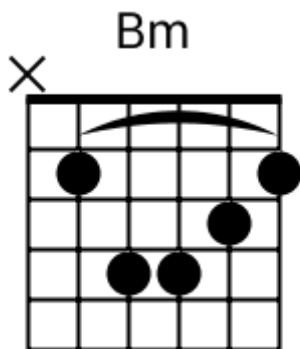

Guitar Ballads - Chord Diagrams

Track 8