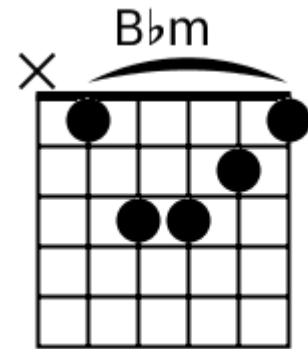

Track 1 Fm BPM 070 Guitar Ballads

www.jamtracksguitar.com
www.guitarteam.nl

G# Gm Fm D# C# Cm Fm

4x

Fm Cm C# Bbm Fm D#

Track 2 Am BPM 090 Guitar Ballads

www.jamtracksguitar.com
www.guitarteam.nl

A musical staff in 4/4 time, starting with a treble clef and a 4-measure rest. The chords are indicated above the staff: Am for the first two measures, F for the third measure, and F for the fourth measure. The staff contains diagonal slashes representing the guitar accompaniment.

Track 5 Dm BPM 100

Guitar Ballads

www.jamtracksguitar.com
www.guitarteam.nl

Dm Am

A musical staff in treble clef with a 4/4 time signature. The staff contains four measures of rhythmic notation, represented by diagonal slashes. The first measure is labeled 'Dm' and the second measure is labeled 'Am'. The remaining two measures are unlabeled.

Guitar Ballads - Chord Diagrams

Track 7

Guitar Ballads - Chord Diagrams

Track 8

Guitar Ballads - Chord Diagrams

Track 9

Guitar Ballads - Chord Diagrams

Track 10