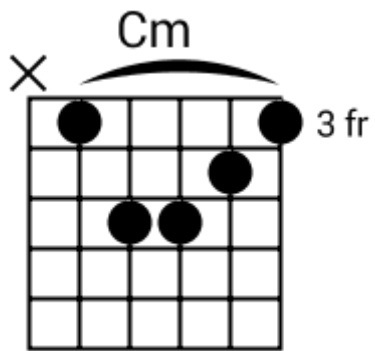

Guitar Ballads - Chord Diagrams

Track 7