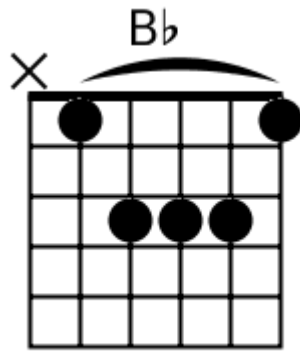

Guitar Ballads - Chord Diagrams

Track 3