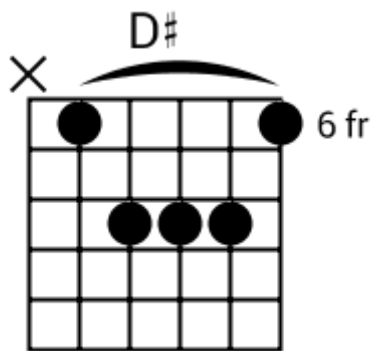

Track 1 Fm BPM 070 Guitar Ballads

www.jamtracksguitar.com
www.guitarteam.nl

G# Gm Fm D# C# Cm Fm

4x

Fm Cm C# Bbm Fm D#

Track 2 Am BPM 090 Guitar Ballads

www.jamtracksguitar.com
www.guitarteam.nl

A musical staff in 4/4 time, starting with a treble clef and a 4-measure rest. The chords are indicated above the staff: Am for the first two measures, F for the third measure, and F for the fourth measure. The staff contains diagonal slashes representing the guitar accompaniment.

Guitar Ballads - Chord Diagrams

Track 7

Guitar Ballads - Chord Diagrams

Track 8

Guitar Ballads - Chord Diagrams

Track 9

Guitar Ballads - Chord Diagrams

Track 10