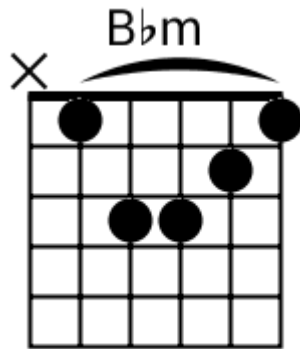

Track 1 Fm BPM 070 Guitar Ballads

www.jamtracksguitar.com
www.guitarteam.nl

G# Gm Fm D# C# Cm Fm

4x

Fm Cm C# Bbm Fm D#

Track 2 Am BPM 090 Guitar Ballads

www.jamtracksguitar.com
www.guitarteam.nl

A musical staff in 4/4 time, starting with a treble clef and a 4-measure rest. The chords are indicated above the staff: Am for the first two measures, F for the third measure, and F for the fourth measure. The staff contains diagonal slashes representing the guitar accompaniment.

Guitar Ballads - Chord Diagrams

Track 3

Guitar Ballads - Chord Diagrams

Track 4

Guitar Ballads - Chord Diagrams

Track 5

Guitar Ballads - Chord Diagrams

Track 6