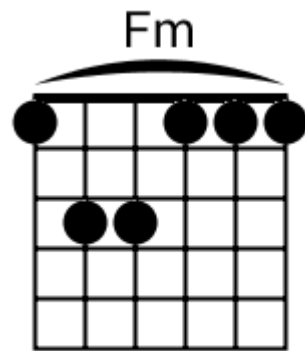

Track 1 Fm BPM 070 Guitar Ballads

www.jamtracksguitar.com
www.guitarteam.nl

G# Gm Fm D# C# Cm Fm

4x

Fm Cm C# Bbm Fm D#

Track 2 Am BPM 090 Guitar Ballads

www.jamtracksguitar.com
www.guitarteam.nl

A musical staff in 4/4 time, starting with a treble clef and a 4-measure rest. The chords are indicated above the staff: Am for the first two measures, F for the third measure, and F for the fourth measure. The staff contains diagonal slashes representing the guitar accompaniment.

Fm D#

Bbm Cm

C# D# Fm D# C#

C# D# Fm D# C#

Guitar Ballads - Chord Diagrams

Track 1

Guitar Ballads - Chord Diagrams

Track 2