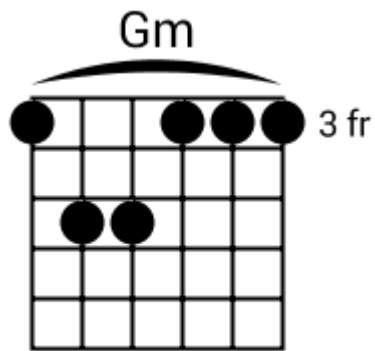

Track 1 Fm BPM 070 Guitar Ballads

www.jamtracksguitar.com
www.guitarteam.nl

G# Gm Fm D# C# Cm Fm

4x

Fm Cm C# Bbm Fm D#

Track 2 Am BPM 090 Guitar Ballads

www.jamtracksguitar.com
www.guitarteam.nl

A musical staff in 4/4 time, starting with a treble clef and a 4-measure rest. The chords are indicated above the staff: Am for the first two measures, F for the third measure, and F for the fourth measure. The staff contains diagonal slashes representing the guitar accompaniment.

Fm D#

Bbm Cm

C# D# Fm D# C#

C# D# Fm D# C#

Guitar Ballads - Chord Diagrams

Track 1

Guitar Ballads - Chord Diagrams

Track 2