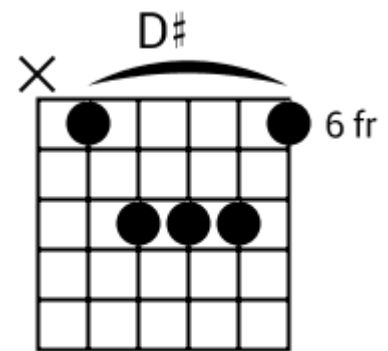

Guitar Ballads - Chord Diagrams

Track 7