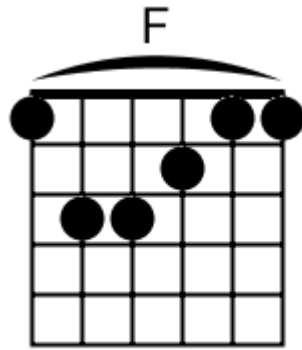

Track 1 Fm BPM 070 Guitar Ballads

www.jamtracksguitar.com
www.guitarteam.nl

G# Gm Fm D# C# Cm Fm

4x

Fm Cm C# Bbm Fm D#

Track 2 Am BPM 090 Guitar Ballads

www.jamtracksguitar.com
www.guitarteam.nl

A musical staff in 4/4 time, starting with a treble clef and a 4-measure rest. The chords are indicated above the staff: Am for the first two measures, F for the third measure, and F for the fourth measure. The staff contains diagonal slashes representing the guitar accompaniment.

Fm D#

Bbm Cm

C# D# Fm D# C#

C# D# Fm D# C#

Guitar Ballads - Chord Diagrams

Track 1

Guitar Ballads - Chord Diagrams

Track 2