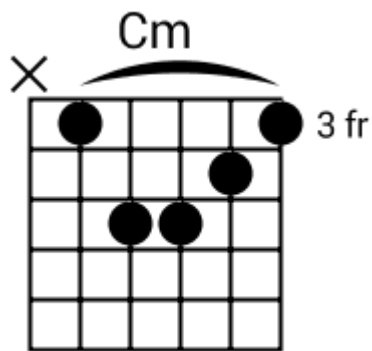

Guitar Ballads - Chord Diagrams

Track 9