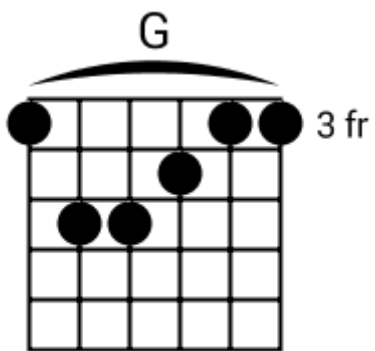

Guitar Ballads - Chord Diagrams

Track 7