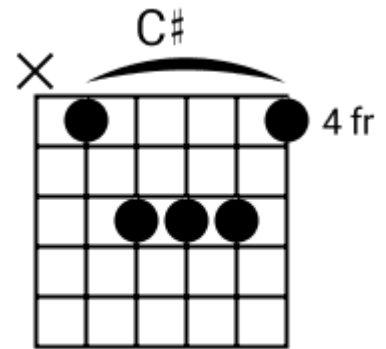

Track 1 Fm BPM 070 Guitar Ballads

www.jamtracksguitar.com
www.guitarteam.nl

G# Gm Fm D# C# Cm Fm

4x

Fm Cm C# Bbm Fm D#

Track 2 Am BPM 090 Guitar Ballads

www.jamtracksguitar.com
www.guitarteam.nl

A musical staff in 4/4 time, starting with a treble clef and a 4-measure rest. The chords are indicated above the staff: Am for the first two measures, F for the third measure, and F for the fourth measure. The staff contains diagonal slashes representing the guitar accompaniment.

Guitar Ballads - Chord Diagrams

Track 3

Guitar Ballads - Chord Diagrams

Track 4

Guitar Ballads - Chord Diagrams

Track 5

Guitar Ballads - Chord Diagrams

Track 6