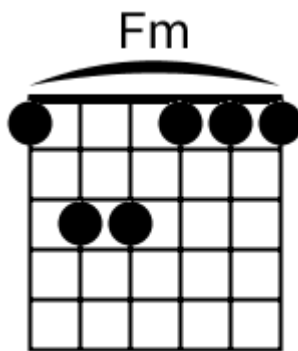

Guitar Ballads - Chord Diagrams

Track 7