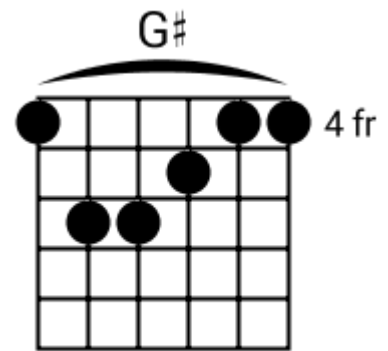

Guitar Ballads - Chord Diagrams

Track 7