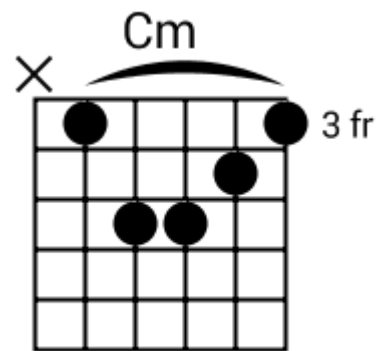

Guitar Ballads - Chord Diagrams

Track 1