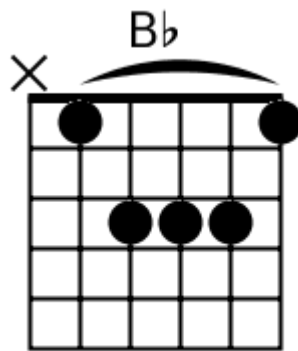

Guitar Ballads - Chord Diagrams

Track 7