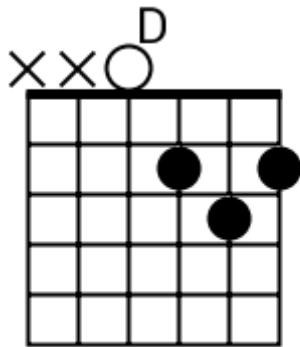

Guitar Ballads - Chord Diagrams

Track 8