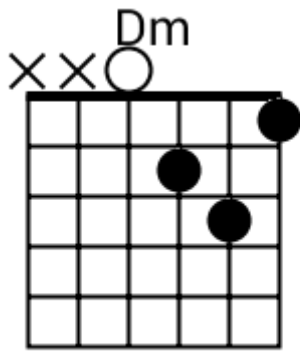

Guitar Ballads - Chord Diagrams

Track 3