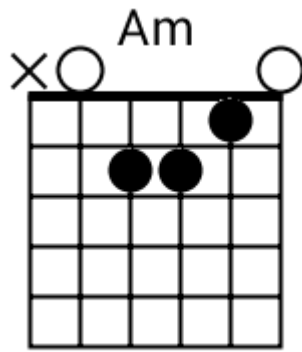

Track 1 Fm BPM 070 Guitar Ballads

www.jamtracksguitar.com
www.guitarteam.nl

G# Gm Fm D# C# Cm Fm

4x

Fm Cm C# Bbm Fm D#

Track 2 Am BPM 090 Guitar Ballads

www.jamtracksguitar.com
www.guitarteam.nl

A musical staff in 4/4 time, starting with a treble clef and a 4-measure rest. The chords are indicated above the staff: Am for the first two measures, F for the third measure, and F for the fourth measure. The staff contains diagonal slashes representing the guitar accompaniment.

Guitar Ballads - Chord Diagrams

Track 3

Guitar Ballads - Chord Diagrams

Track 4

Guitar Ballads - Chord Diagrams

Track 5

Guitar Ballads - Chord Diagrams

Track 6