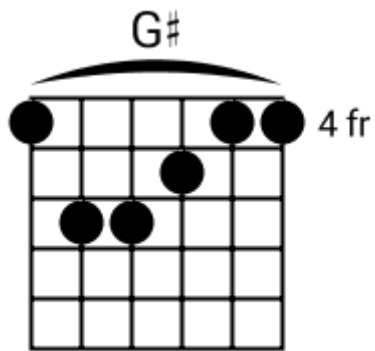

Track 1 Fm BPM 070 Guitar Ballads

www.jamtracksguitar.com
www.guitarteam.nl

G# Gm Fm D# C# Cm Fm

4x

Fm Cm C# Bbm Fm D#

Track 2 Am BPM 090 Guitar Ballads

www.jamtracksguitar.com
www.guitarteam.nl

A musical staff in 4/4 time, starting with a treble clef and a 4-measure rest. The chords are indicated above the staff: Am for the first two measures, F for the third measure, and F for the fourth measure. The staff contains diagonal slashes representing the guitar accompaniment.

Fm D#

Bbm Cm

C# D# Fm D# C#

C# D# Fm D# C#

Guitar Ballads - Chord Diagrams

Track 1

Guitar Ballads - Chord Diagrams

Track 2