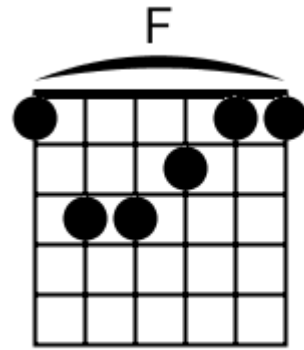

Guitar Ballads - Chord Diagrams

Track 4