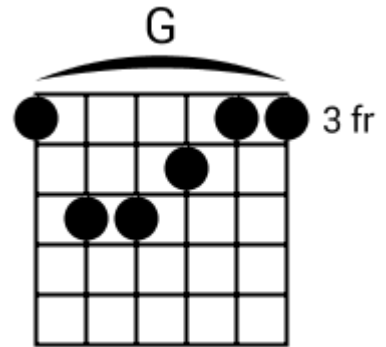

Guitar Ballads - Chord Diagrams

Track 8