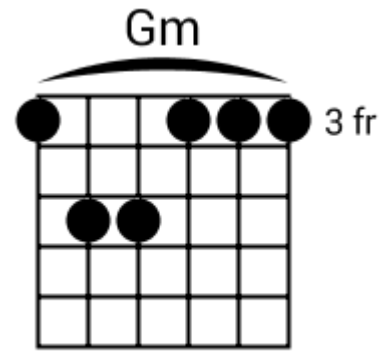

Guitar Ballads - Chord Diagrams

Track 3