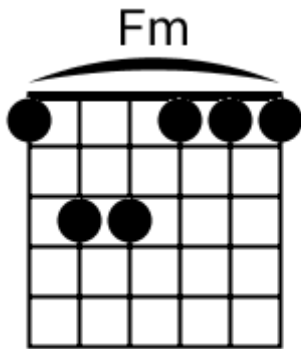

Track 1 Fm BPM 070 Guitar Ballads

www.jamtracksguitar.com
www.guitarteam.nl

G# Gm Fm D# C# Cm Fm

4x

Fm Cm C# Bbm Fm D#

Track 2 Am BPM 090 Guitar Ballads

www.jamtracksguitar.com
www.guitarteam.nl

A musical staff in 4/4 time, starting with a treble clef and a 4-measure rest. The chords are indicated above the staff: Am for the first two measures, F for the third measure, and F for the fourth measure. The staff contains diagonal slashes representing the guitar accompaniment.

Guitar Ballads - Chord Diagrams

Track 7

Guitar Ballads - Chord Diagrams

Track 8

Guitar Ballads - Chord Diagrams

Track 9

Guitar Ballads - Chord Diagrams

Track 10