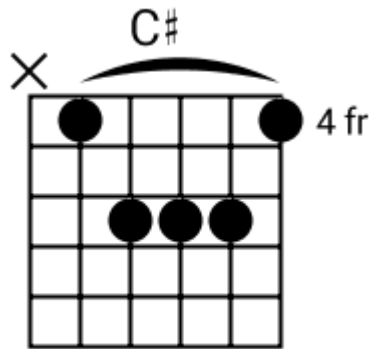

Track 1 Fm BPM 070 Guitar Ballads

www.jamtracksguitar.com
www.guitarteam.nl

G# Gm Fm D# C# Cm Fm

4x

Fm Cm C# Bbm Fm D#

Track 2 Am BPM 090 Guitar Ballads

www.jamtracksguitar.com
www.guitarteam.nl

A musical staff in 4/4 time, starting with a treble clef and a 4-measure rest. The chords are indicated above the staff: Am for the first two measures, F for the third measure, and F for the fourth measure. The staff contains diagonal slashes representing the guitar accompaniment.

Guitar Ballads - Chord Diagrams

Track 7

Guitar Ballads - Chord Diagrams

Track 8

Guitar Ballads - Chord Diagrams

Track 9

Guitar Ballads - Chord Diagrams

Track 10