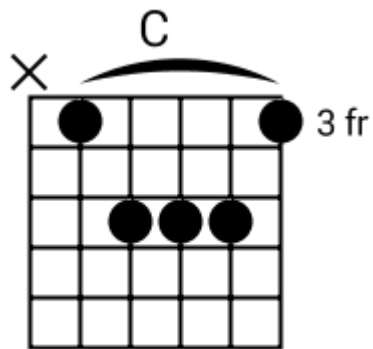

Track 1 Fm BPM 070 Guitar Ballads

www.jamtracksguitar.com
www.guitarteam.nl

G# Gm Fm D# C# Cm Fm

4x

Fm Cm C# Bbm Fm D#

Track 2 Am BPM 090 Guitar Ballads

www.jamtracksguitar.com
www.guitarteam.nl

A musical staff in 4/4 time, starting with a treble clef and a 4-measure rest. The chords are indicated above the staff: Am for the first two measures, F for the third measure, and F for the fourth measure. The staff contains diagonal slashes representing the guitar accompaniment.

Guitar Ballads - Chord Diagrams

Track 3

Guitar Ballads - Chord Diagrams

Track 4

Guitar Ballads - Chord Diagrams

Track 5

Guitar Ballads - Chord Diagrams

Track 6