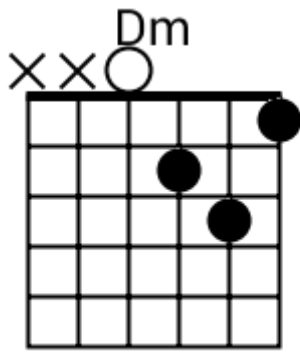

Track 1 Fm BPM 070 Guitar Ballads

www.jamtracksguitar.com
www.guitarteam.nl

G# Gm Fm D# C# Cm Fm

4x

Fm Cm C# Bbm Fm D#

Track 2 Am BPM 090 Guitar Ballads

www.jamtracksguitar.com
www.guitarteam.nl

A musical staff in 4/4 time, starting with a treble clef and a 4-measure rest. The chords are indicated above the staff: Am for the first two measures, F for the third measure, and F for the fourth measure. The staff contains diagonal slashes representing the guitar accompaniment.

Fm D#

Bbm Cm

C# D# Fm D# C#

C# D# Fm D# C#

Guitar Ballads - Chord Diagrams

Track 1

Guitar Ballads - Chord Diagrams

Track 2

Guitar Ballads - Chord Diagrams

Track 3

Guitar Ballads - Chord Diagrams

Track 4

Guitar Ballads - Chord Diagrams

Track 5

Guitar Ballads - Chord Diagrams

Track 6