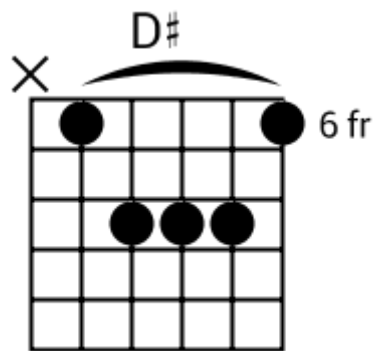

Track 1 Fm BPM 070 Guitar Ballads

www.jamtracksguitar.com
www.guitarteam.nl

G# Gm Fm D# C# Cm Fm

4x

Fm Cm C# Bbm Fm D#

Track 2 Am BPM 090 Guitar Ballads

www.jamtracksguitar.com
www.guitarteam.nl

A musical staff in 4/4 time, starting with a treble clef and a 4-measure rest. The chords are indicated above the staff: Am for the first two measures, F for the third measure, and F for the fourth measure. The staff contains diagonal slashes representing the guitar accompaniment.

Fm D#

Bbm Cm

C# D# Fm D# C#

C# D# Fm D# C#

Guitar Ballads - Chord Diagrams

Track 1

Guitar Ballads - Chord Diagrams

Track 2